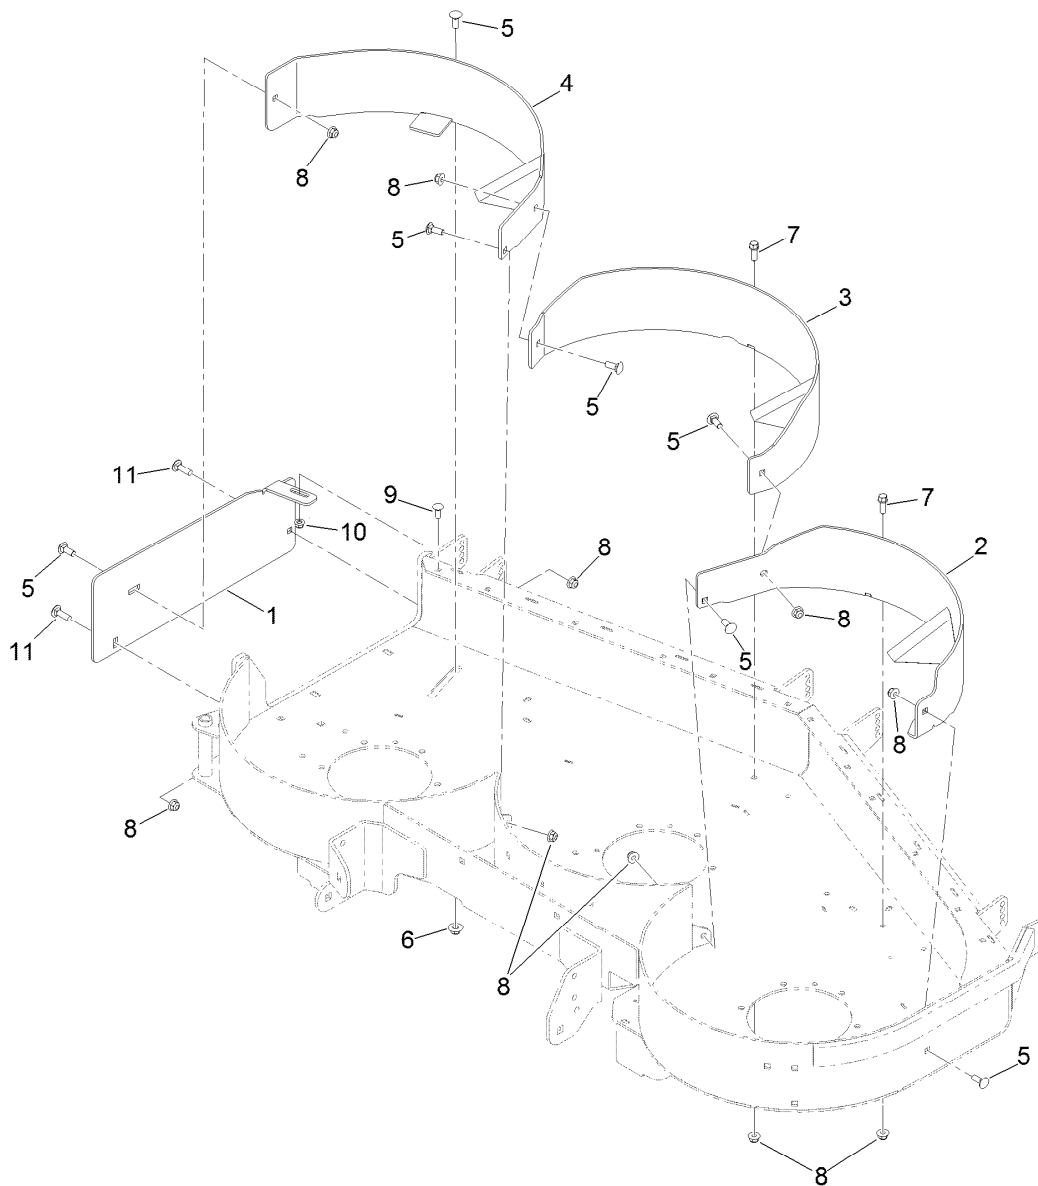

Count on it.

Parts Catalog

60in Recycler® Kit

Z Master® G3 and GrandStand® Mower

Model No. 139-6655

60in Recycler Kit Assembly No. 139-6655

<i>Ref.</i>	<i>Part Number</i>	<i>Qty.</i>	<i>Description</i>
1	115-7471-01	1	Plate-Cover, Discharge
2	138-7324-01	1	Baffle-Recycler, LH
3	140-3140-01	1	Baffle-Center
4	139-6656-01	1	Baffle-RH
5	3231-2	7	Bolt-CARR
6	109-6658	1	Nut-Flange, NI
7	92-1624	2	Screw-HWH
8	104-8301	10	Nut-HF, NI
9	3230-16	1	Screw-CARR
10	104-8300	1	Nut-HF, NI
11	3231-25	2	Bolt-CARR