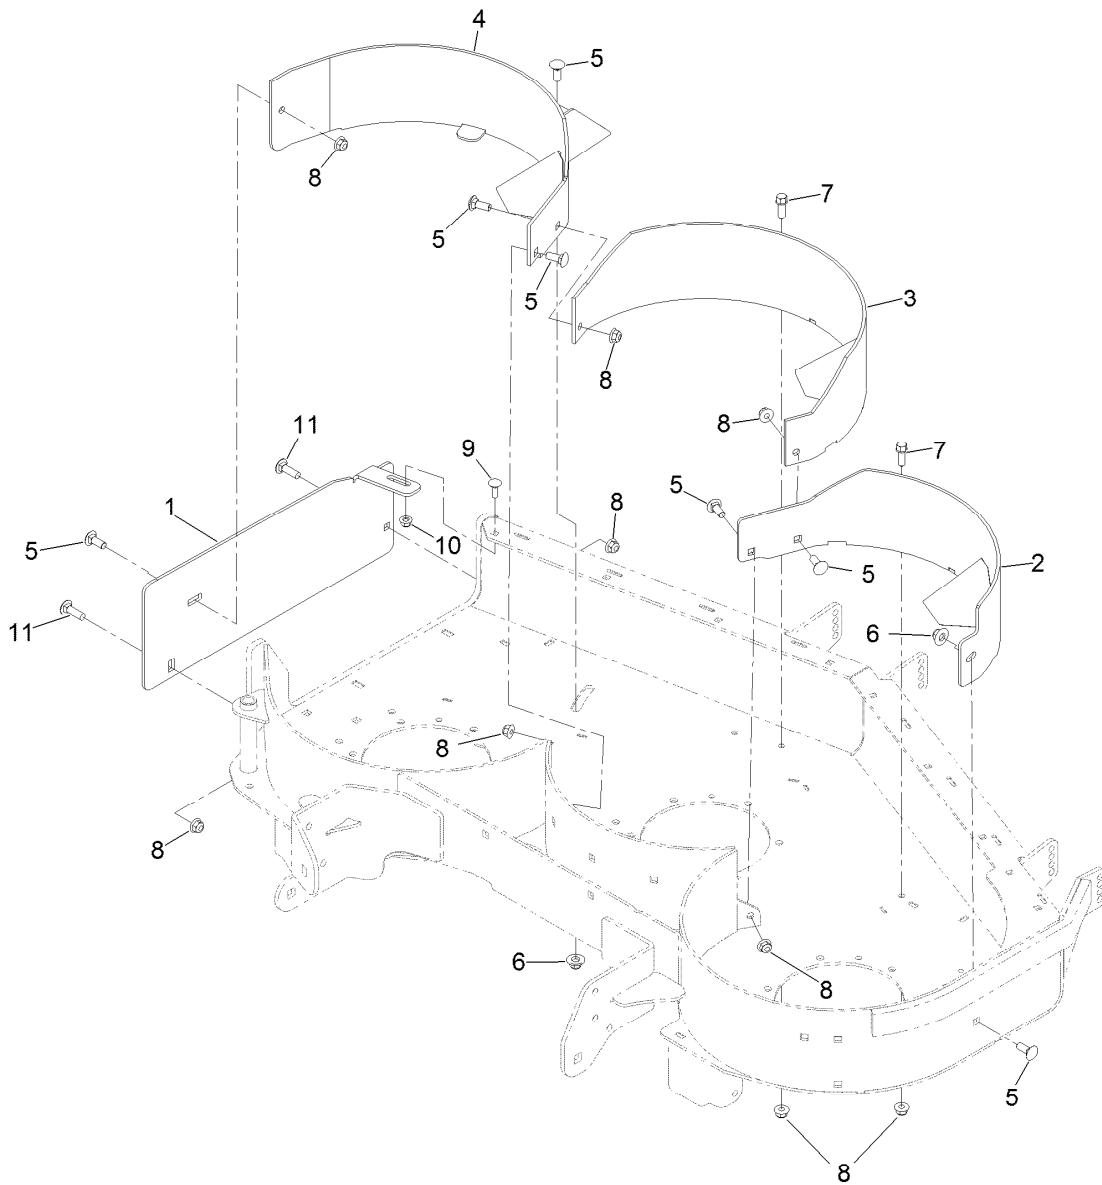

Count on it.

Parts Catalog

48in Recycler® Kit

Z Master® G3 and GrandStand® Mower

Model No. 139-6650

48in Recycler Assembly No. 139-6650

<i>Ref.</i>	<i>Part Number</i>	<i>Qty.</i>	<i>Description</i>
1	115-7471-01	1	Plate-Cover, Discharge
2	115-7473-01	1	Baffle-LH
3	115-7474-01	1	Baffle-Center
4	139-6651-01	1	RH Baffle ASM
5	3231-2	7	Bolt-CARR
6	109-6658	2	Nut-Flange, NI
7	92-1624	2	Screw-HWH
8	104-8301	9	Nut-HF, NI
9	3230-16	1	Screw-CARR
10	104-8300	1	Nut-HF, NI
11	3231-25	2	Bolt-CARR