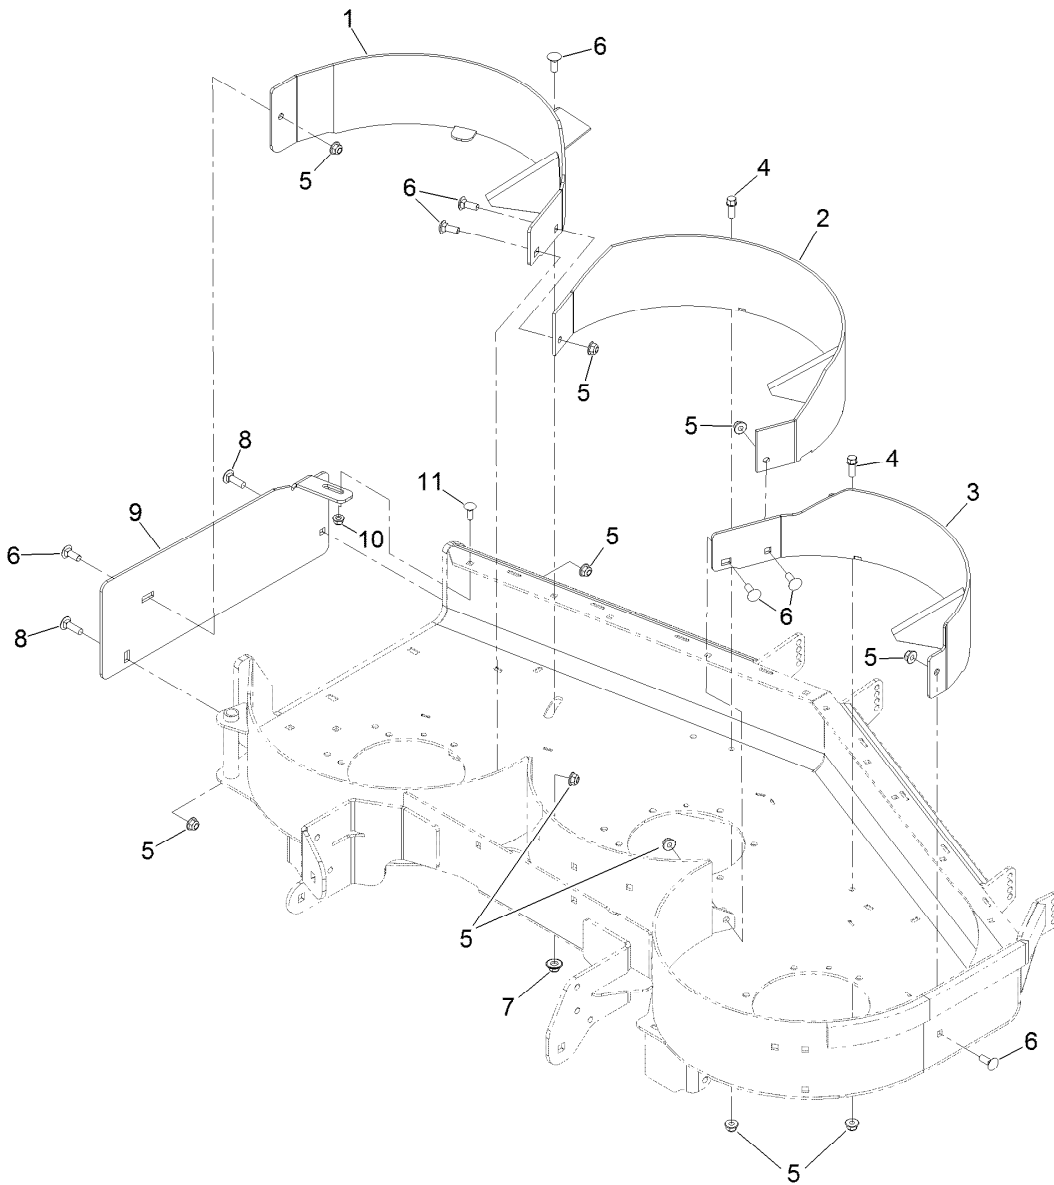

Count on it.

Parts Catalog

52in Recycler[®] Kit

Z Master[®] G3 and GrandStand[®] Mower

Model No. 139-6653

52in Recycler Assembly No. 139-6653

<i>Ref.</i>	<i>Part Number</i>	<i>Qty.</i>	<i>Description</i>
1	139-6654-01	1	Baffle ASM-RH, 52
2	115-7477-01	1	Baffle-Center
3	115-7476-01	1	Baffle-LH
4	92-1624	2	Screw-HWH
5	104-8301	10	Nut-HF, NI
6	3231-2	7	Bolt-CARR
7	109-6658	1	Nut-Flange, NI
8	3231-25	2	Bolt-CARR
9	115-7471-01	1	Plate-Cover, Discharge
10	104-8300	1	Nut-HF, NI
11	3230-16	1	Screw-CARR