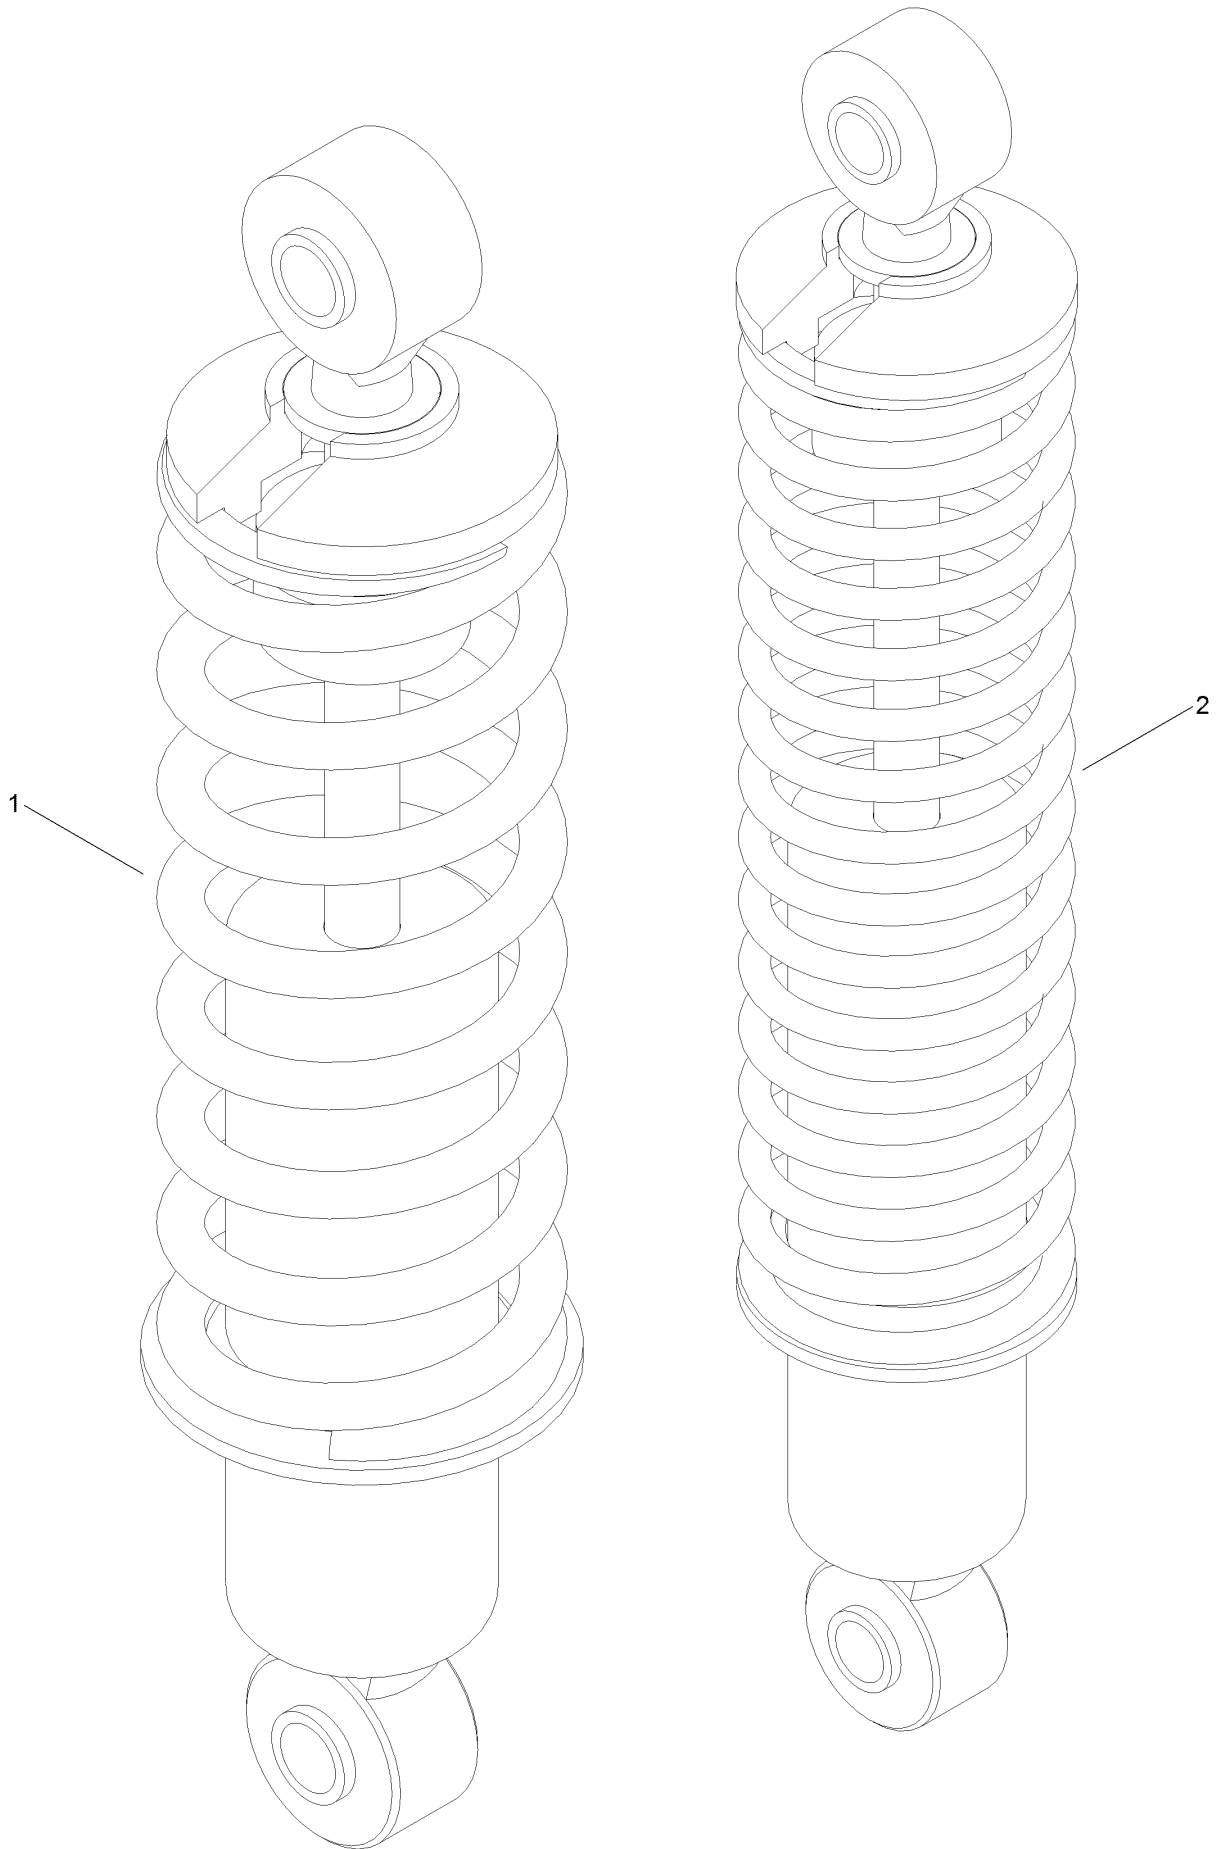

Count on it.

Parts Catalog

**HD Spring Kit
Titan® Riding Mower**

Model No. 140-2069

HD Spring Kit Assembly No. 140-2069

HD Spring Kit Assembly No. 140-2069 (continued)

<i>Ref.</i>	<i>Part Number</i>	<i>Qty.</i>	<i>Description</i>
1	140-3505	1	HD Shock/Spring ASM (Front)
2	140-3506	2	HD Shock/Spring ASM (Rear)