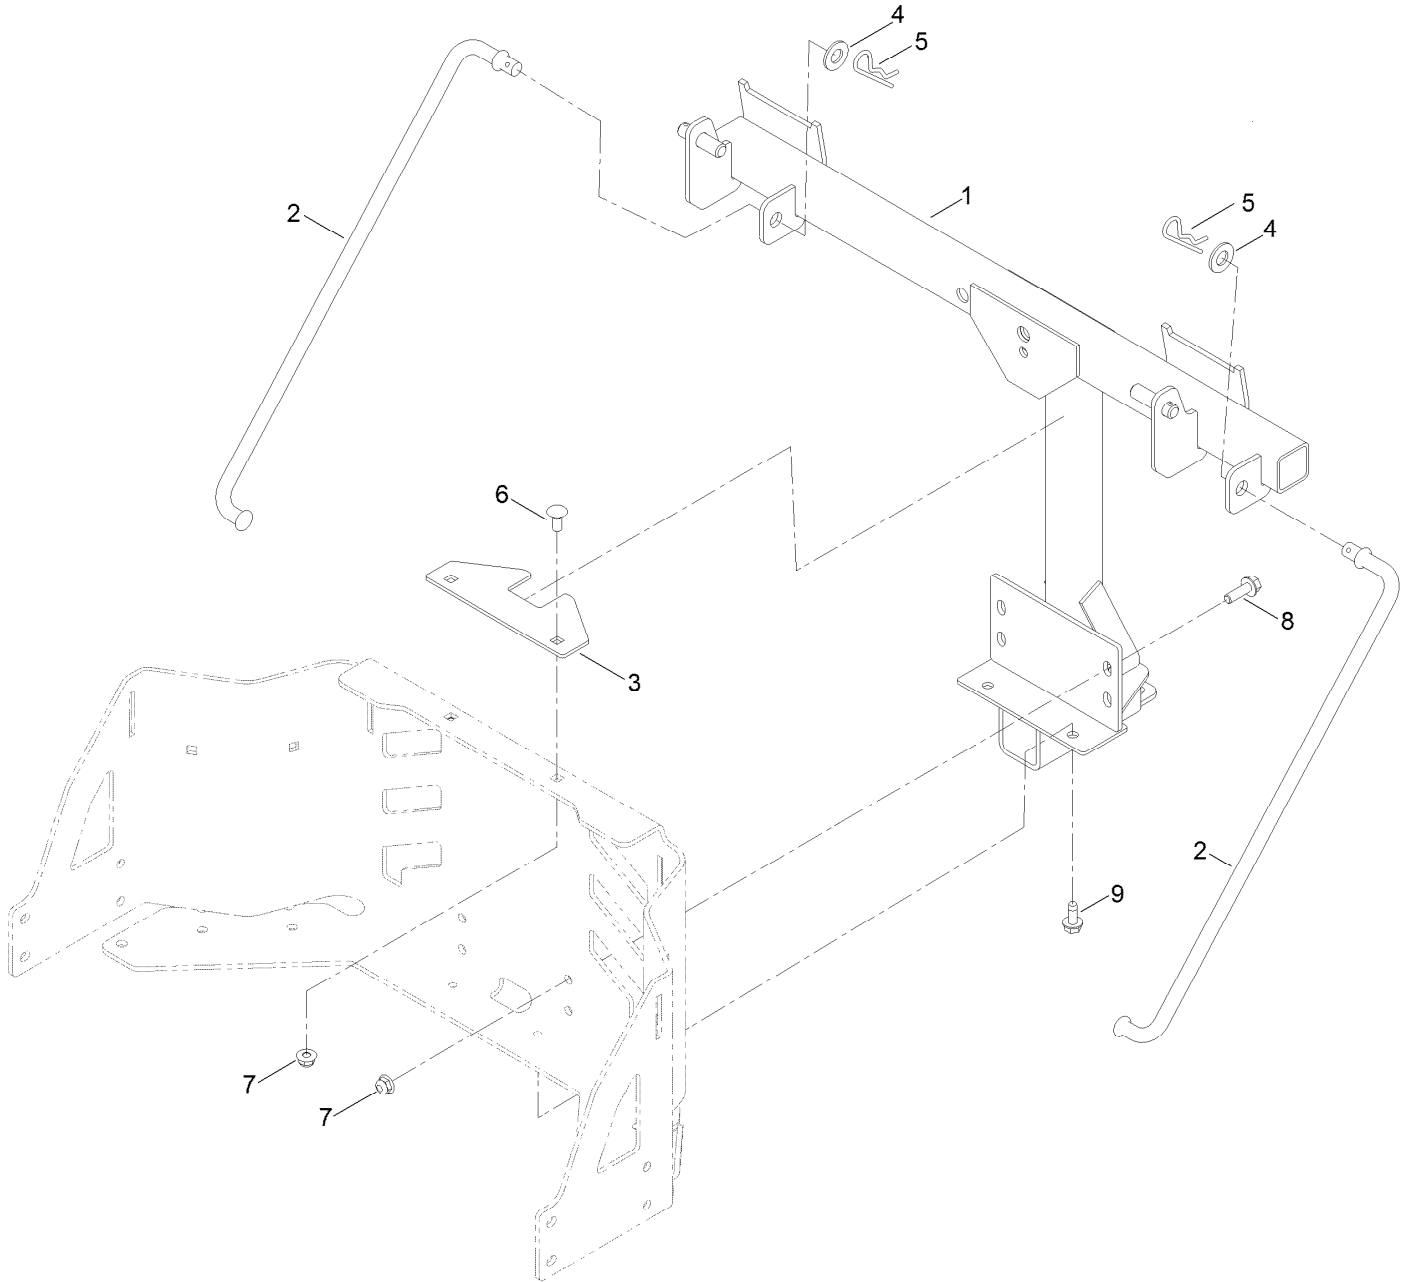

Count on it.

Parts Catalog

Mount Kit
Titan® Riding Mower

Model No. 140-5125

Mount Kit No. 140-5125

Mount Kit No. 140-5125 (continued)

<i>Ref.</i>	<i>Part Number</i>	<i>Qty.</i>	<i>Description</i>	<i>Ref.</i>	<i>Part Number</i>	<i>Qty.</i>	<i>Description</i>
1	136-4231-03	1	Frame-Pivot	6	139-2630	2	Bolt-CARR
2	140-0444	2	Rod-Support	7	119-4041	4	Nut-HF
3	140-2086-03	1	Support-Upper	8	139-2596	2	Screw-HHF
4	139-2611	2	Washer-Flat	9	32144-70	2	Screw-HWHTF
5	139-2562	2	Pin-Hair				