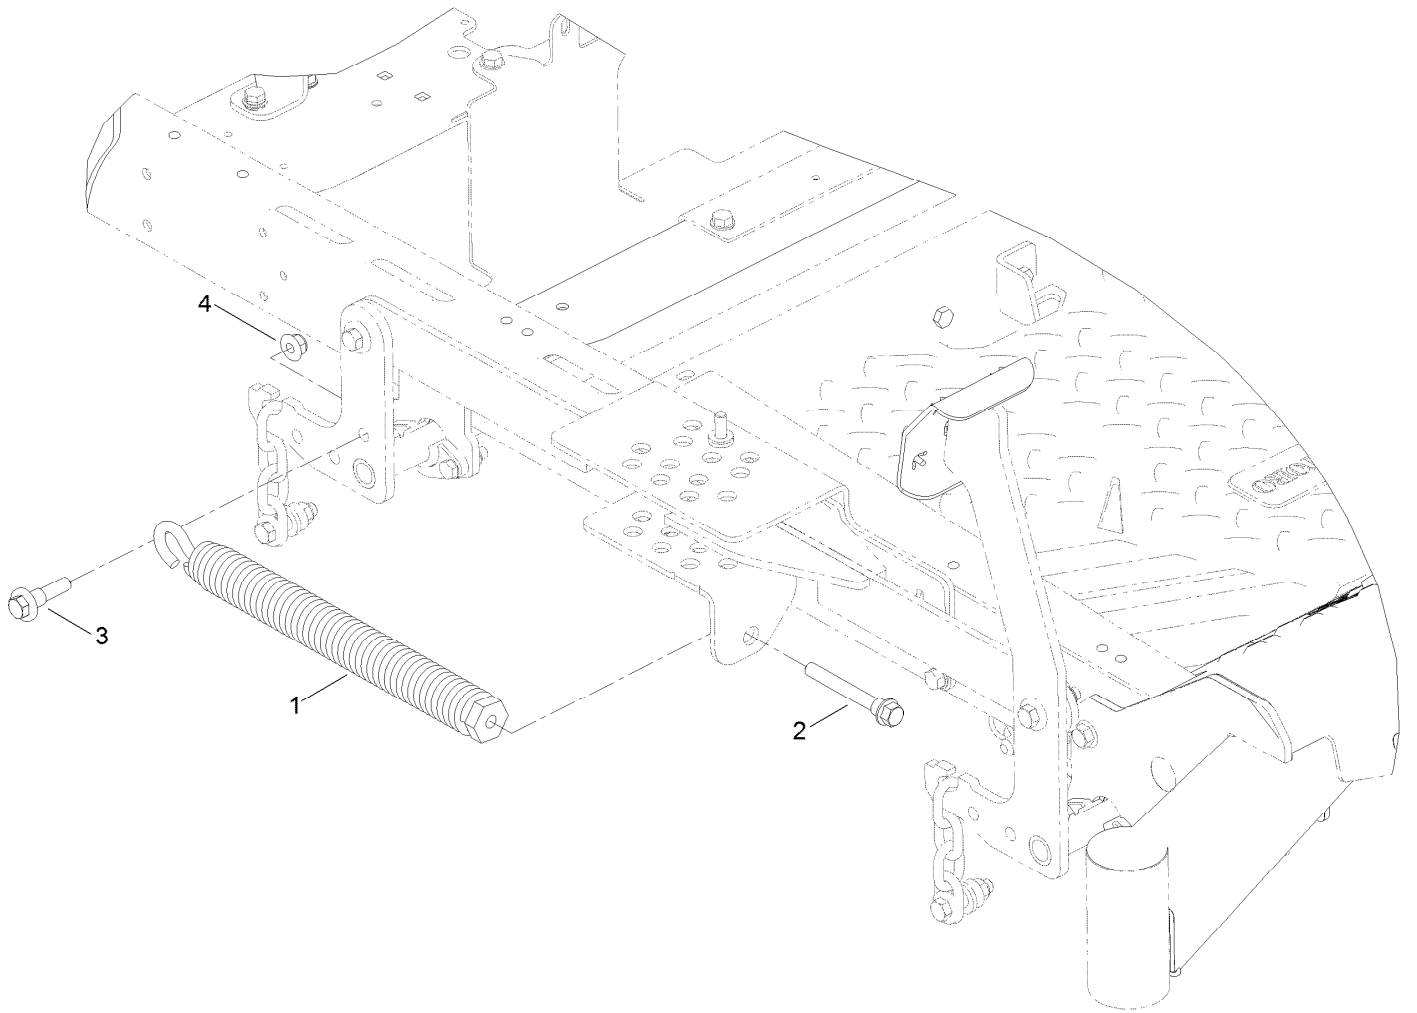

# Parts Catalog

## Deck Lift Assist Kit Zero-Turn-Radius Riding Mower

Model No. 140-5123

# Deck Lift Assist Kit No. 140-5123