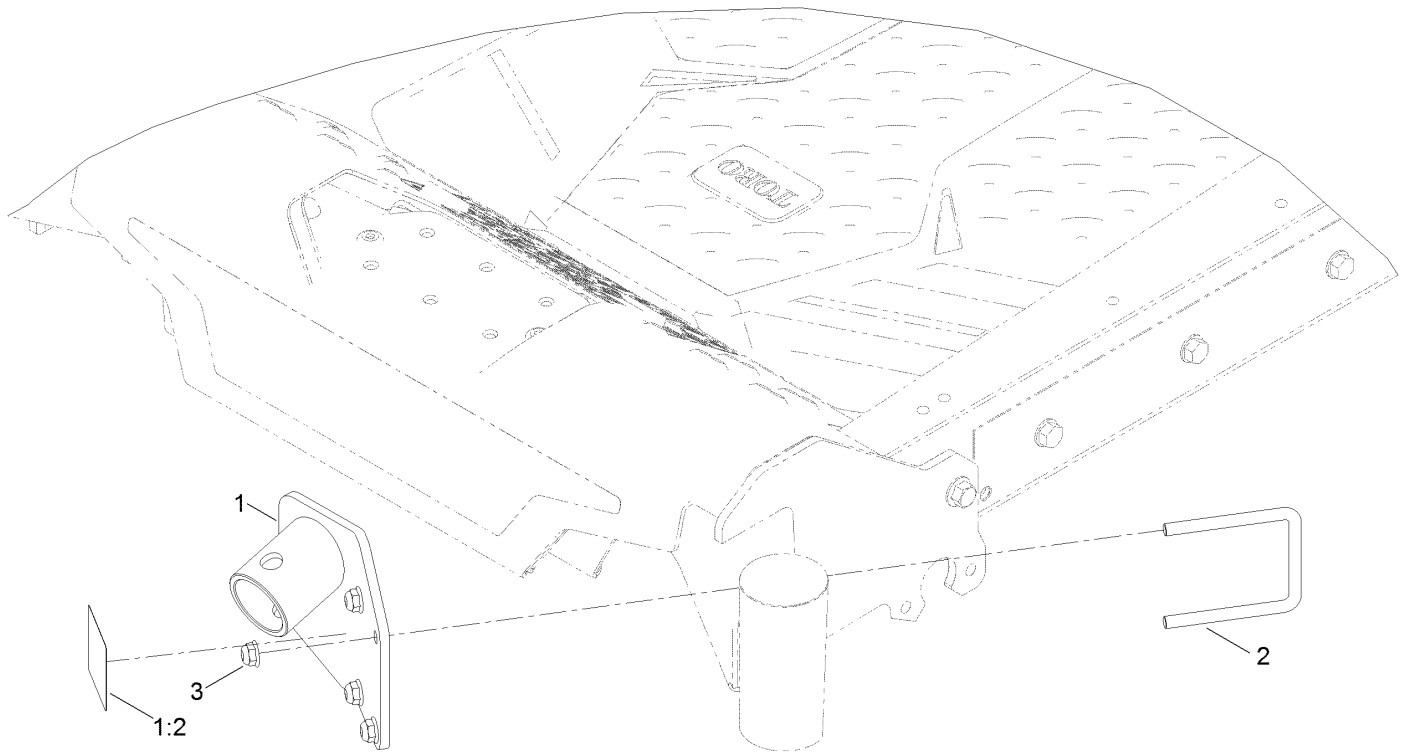

Count on it.

Parts Catalog

Jack Mount Kit

Titan® Riding Mower with 48in Deck

Model No. 140-5124

Jack Mount Kit No. 140-5124

Jack Mount Kit No. 140-5124 (continued)

<i>Ref.</i>	<i>Part Number</i>	<i>Qty.</i>	<i>Description</i>
1	136-9201	1	Jack Mount ASM
1:2	127-6663	1	Decal-Warning, Jack

<i>Ref.</i>	<i>Part Number</i>	<i>Qty.</i>	<i>Description</i>
2	136-7544	2	U-Bolt
3	119-4041	4	Nut-HF

Count on it.