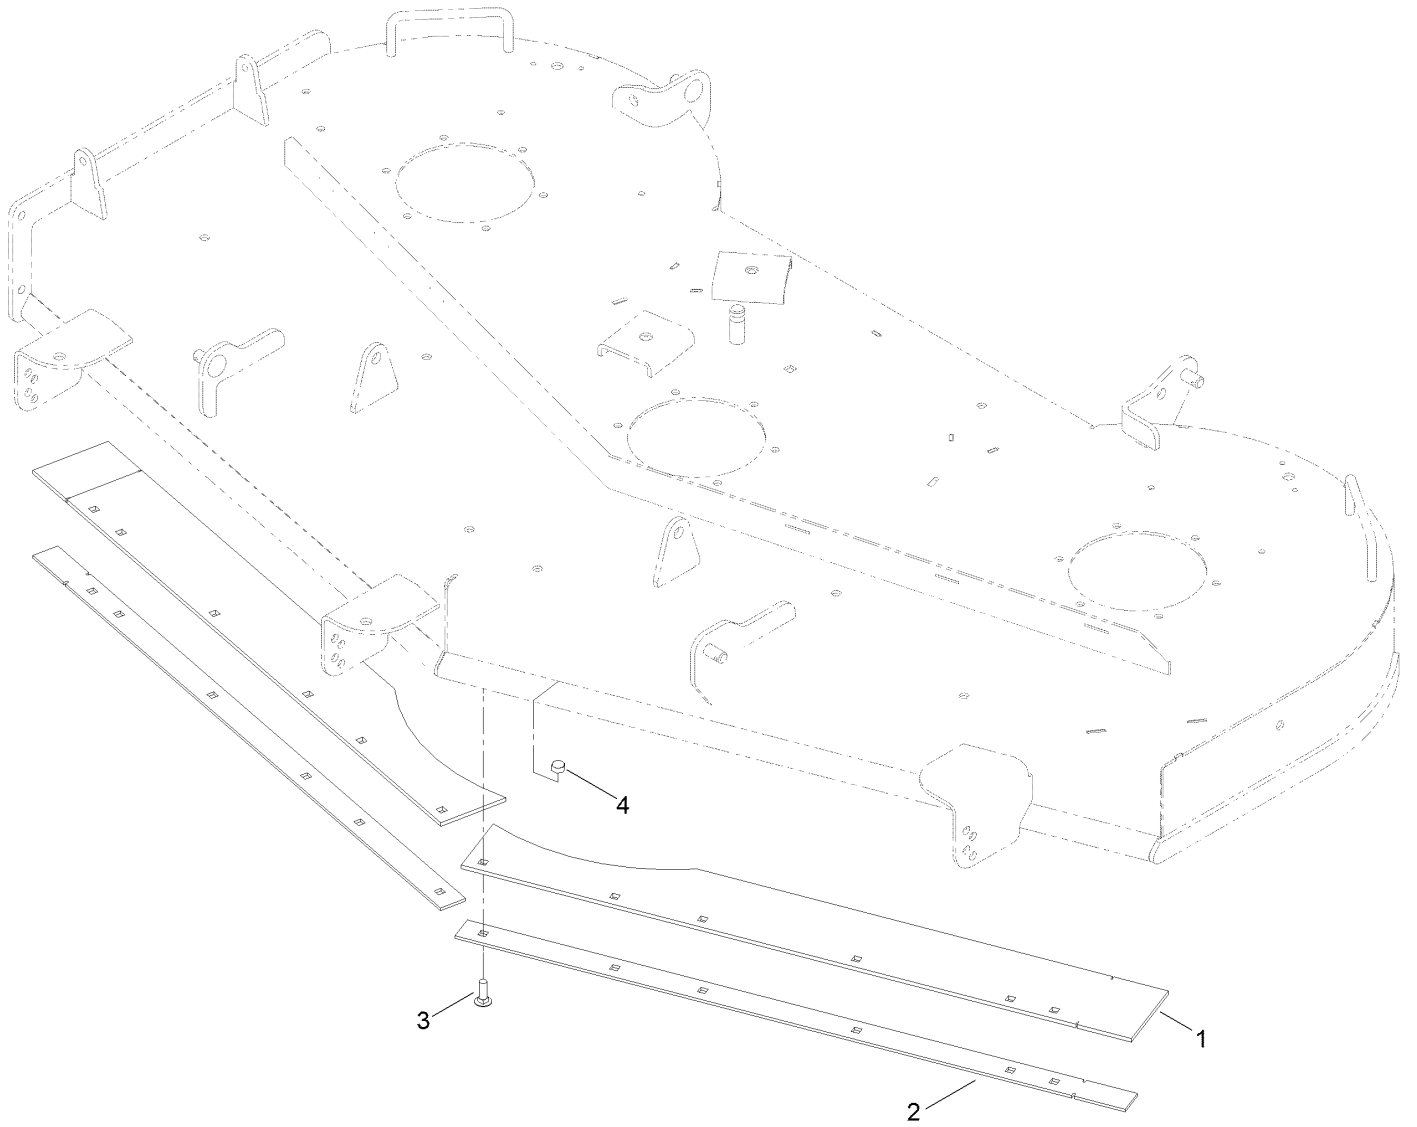

Parts Catalog

60in Leaf Bagging Enhancement Kit

Zero-Turn-Radius Riding Mower

Model No. 140-5122

60 Inch Leaf Bagging Enhancement Kit No. 140-5122

**60 Inch Leaf Bagging
Enhancement Kit No. 140-5122 (continued)**

<i>Ref.</i>	<i>Part Number</i>	<i>Qty.</i>	<i>Description</i>
1	117-7206	2	Skirt-Rubber, Front
2	117-7207-03	2	Skid-Skirt

<i>Ref.</i>	<i>Part Number</i>	<i>Qty.</i>	<i>Description</i>
3	110-3144	12	Bolt-CARR
4	119-4038	12	Nut-Hex