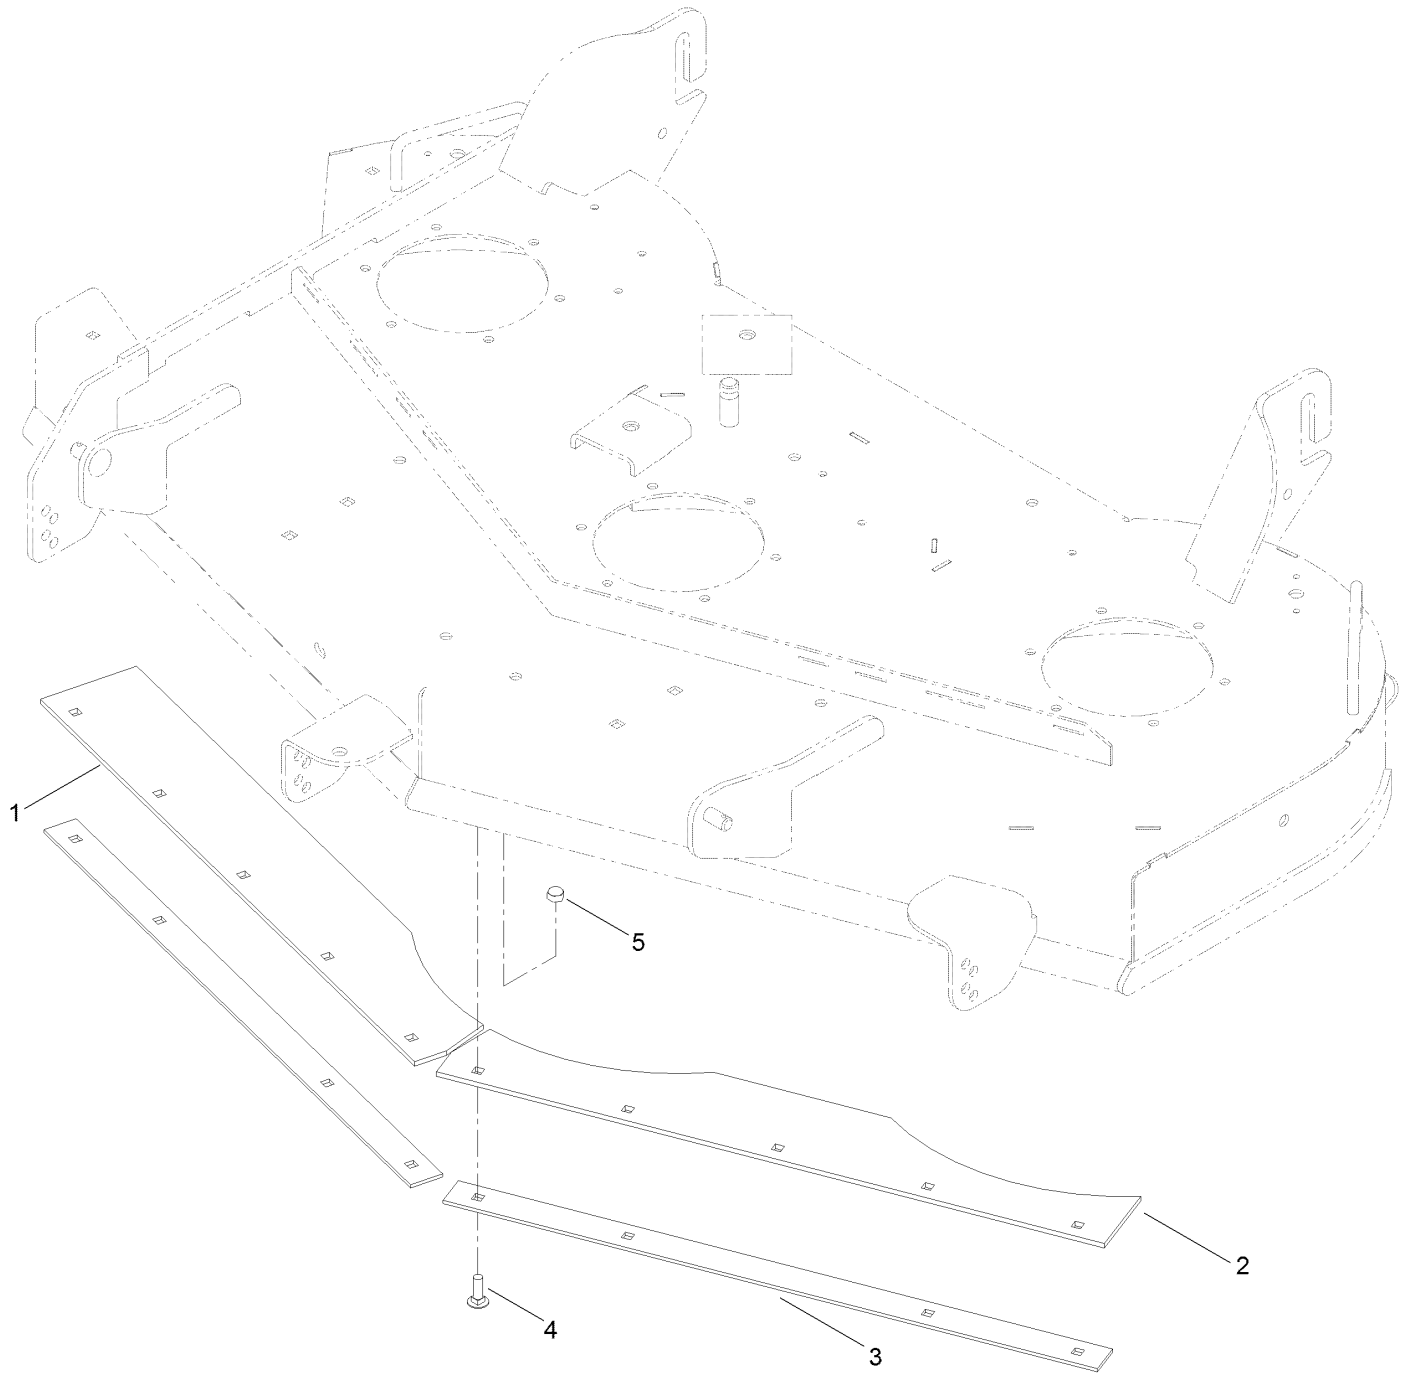

48 Inch Leaf Bagging Enhancement Kit No. 140-5121

48 Inch Leaf Bagging Enhancement Kit No. 140-5121 (continued)

<i>Ref.</i>	<i>Part Number</i>	<i>Qty.</i>	<i>Description</i>	<i>Ref.</i>	<i>Part Number</i>	<i>Qty.</i>	<i>Description</i>
1	119-3397	1	Skirt-Rubber, RH	4	110-3144	8	Bolt-CARR
2	119-3399	1	Skirt-Rubber, LH	5	119-4038	8	Nut-Hex
3	119-3398-03	2	Plate-Skirt