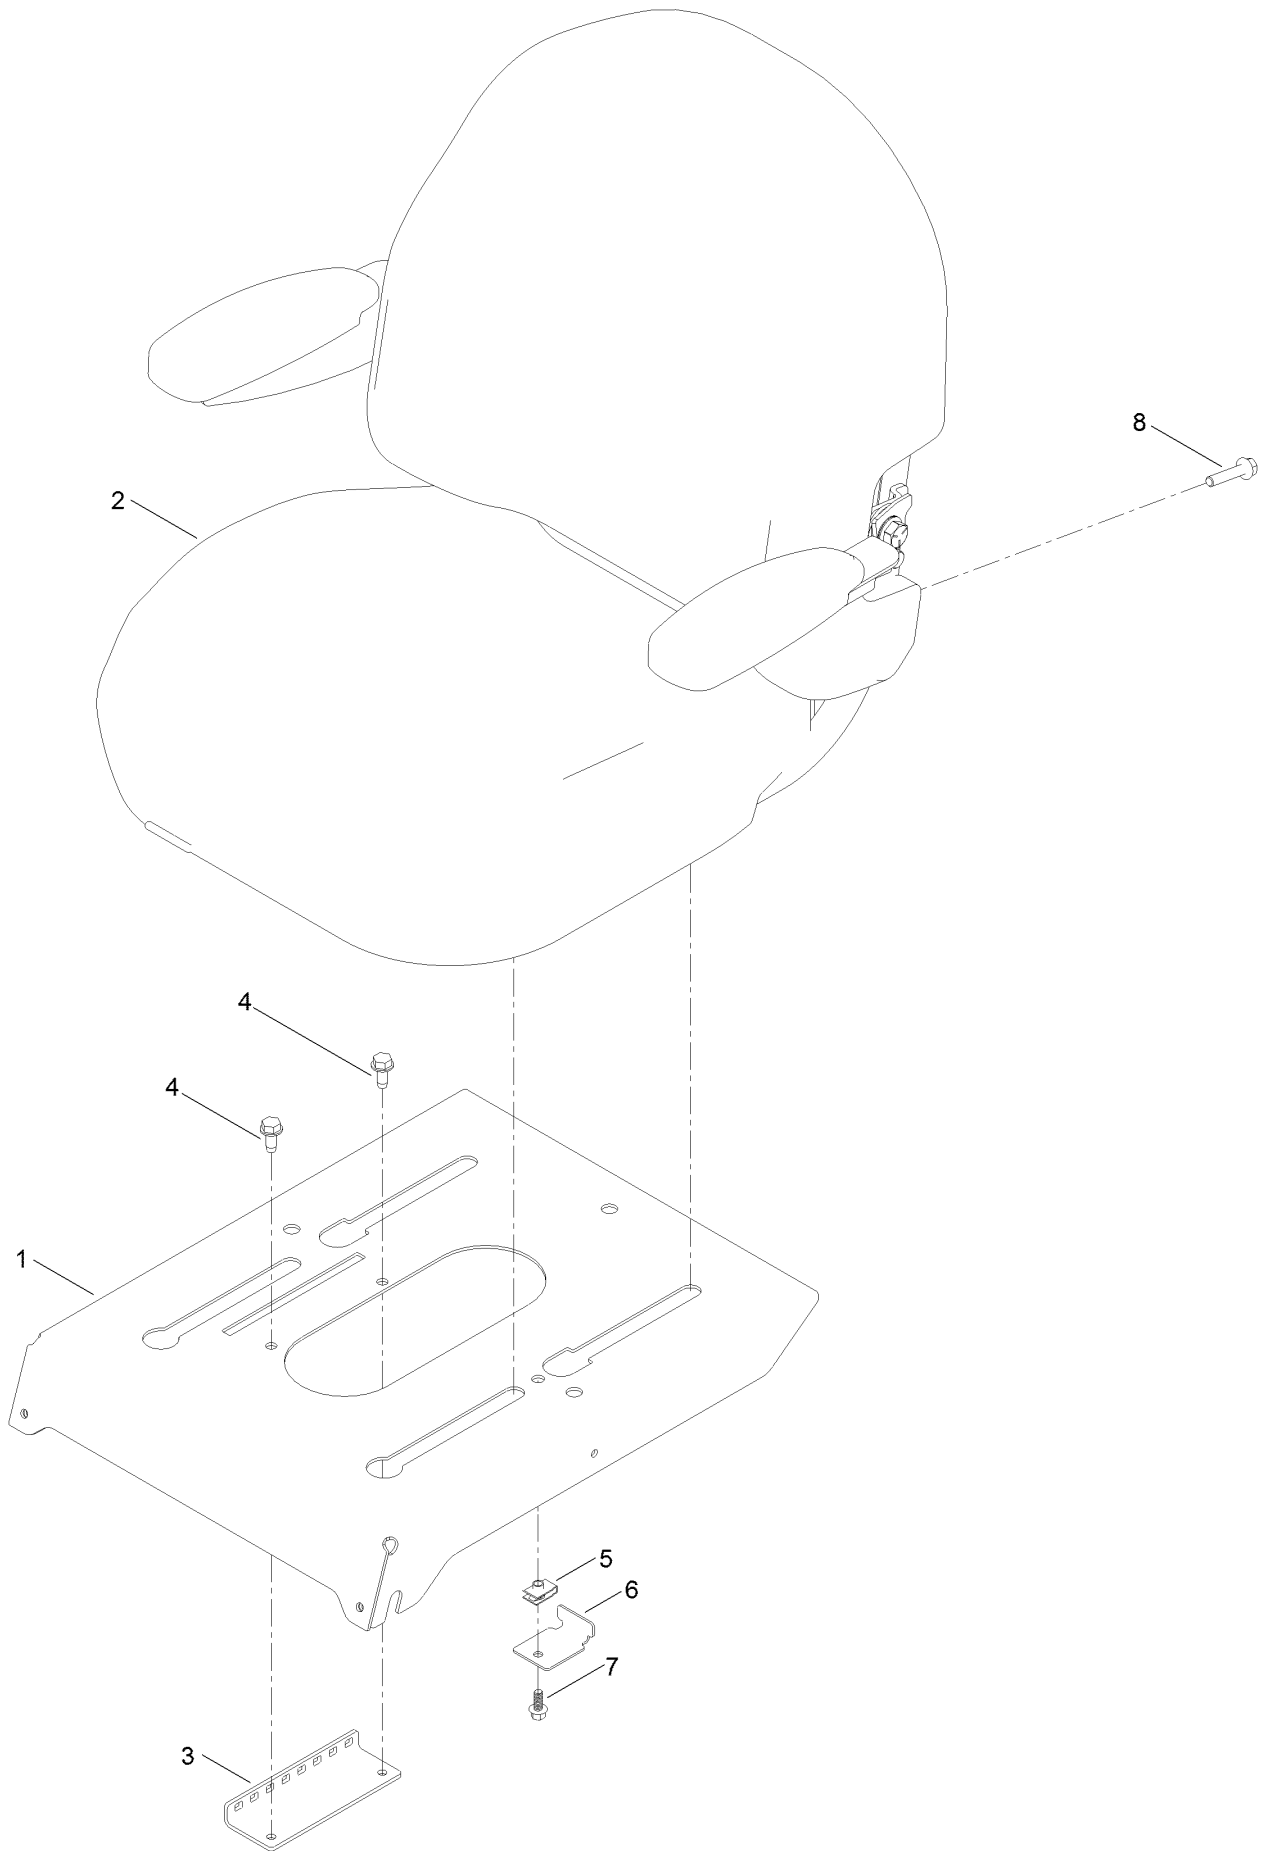

**Count on it.**

**Parts Catalog**

**Deluxe Seat Kit**

**TimeCutter® MyRide Riding Mower**

Model No. 140-2057

# Deluxe Seat Kit Assembly No. 140-2057

## Deluxe Seat Kit Assembly No. 140-2057 (continued)

<i>Ref.</i>	<i>Part Number</i>	<i>Qty.</i>	<i>Description</i>	<i>Ref.</i>	<i>Part Number</i>	<i>Qty.</i>	<i>Description</i>
1	139-5869-03	1	Pan-Seat	5	107069	1	Clip
2	140-2733	1	Seat ASM	6	138-7214	1	Bracket-Stop, Seat
3	131-4008-03	1	Bracket-Latch, Seat	7	137-3111	1	Screw-HHF
4	32144-70	2	Screw-HWHTF	8	140-5024	2	Screw-HHF