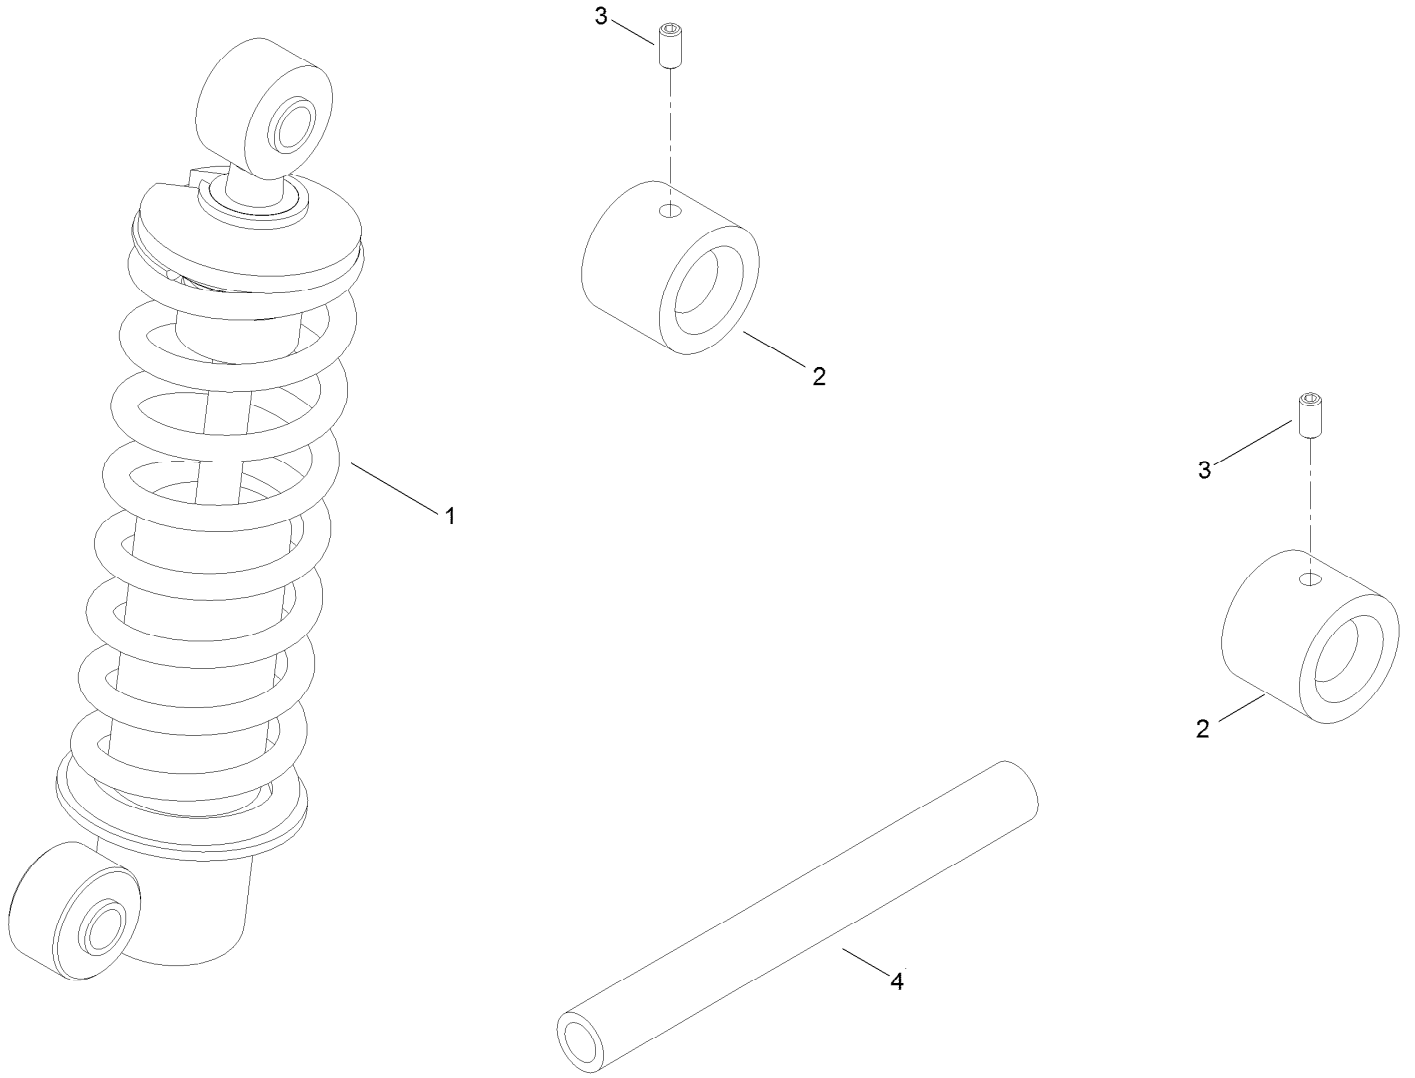

Count on it.

Parts Catalog

Heavy Duty Spring Kit
TimeCutter® MyRide® Riding Mower

Model No. 140-2051

Heavy Duty Spring Kit Assembly No. 140-2051

Heavy Duty Spring Kit

Assembly No. 140-2051 (continued)

<i>Ref.</i>	<i>Part Number</i>	<i>Qty.</i>	<i>Description</i>	<i>Ref.</i>	<i>Part Number</i>	<i>Qty.</i>	<i>Description</i>
1	140-2125	1	Shock/Spring ASM	3	3245-9	2	Screw-Set, HSH
2	139-5801	2	Spacer - Spring	4	139-5809	1	Tube-Spring Lift