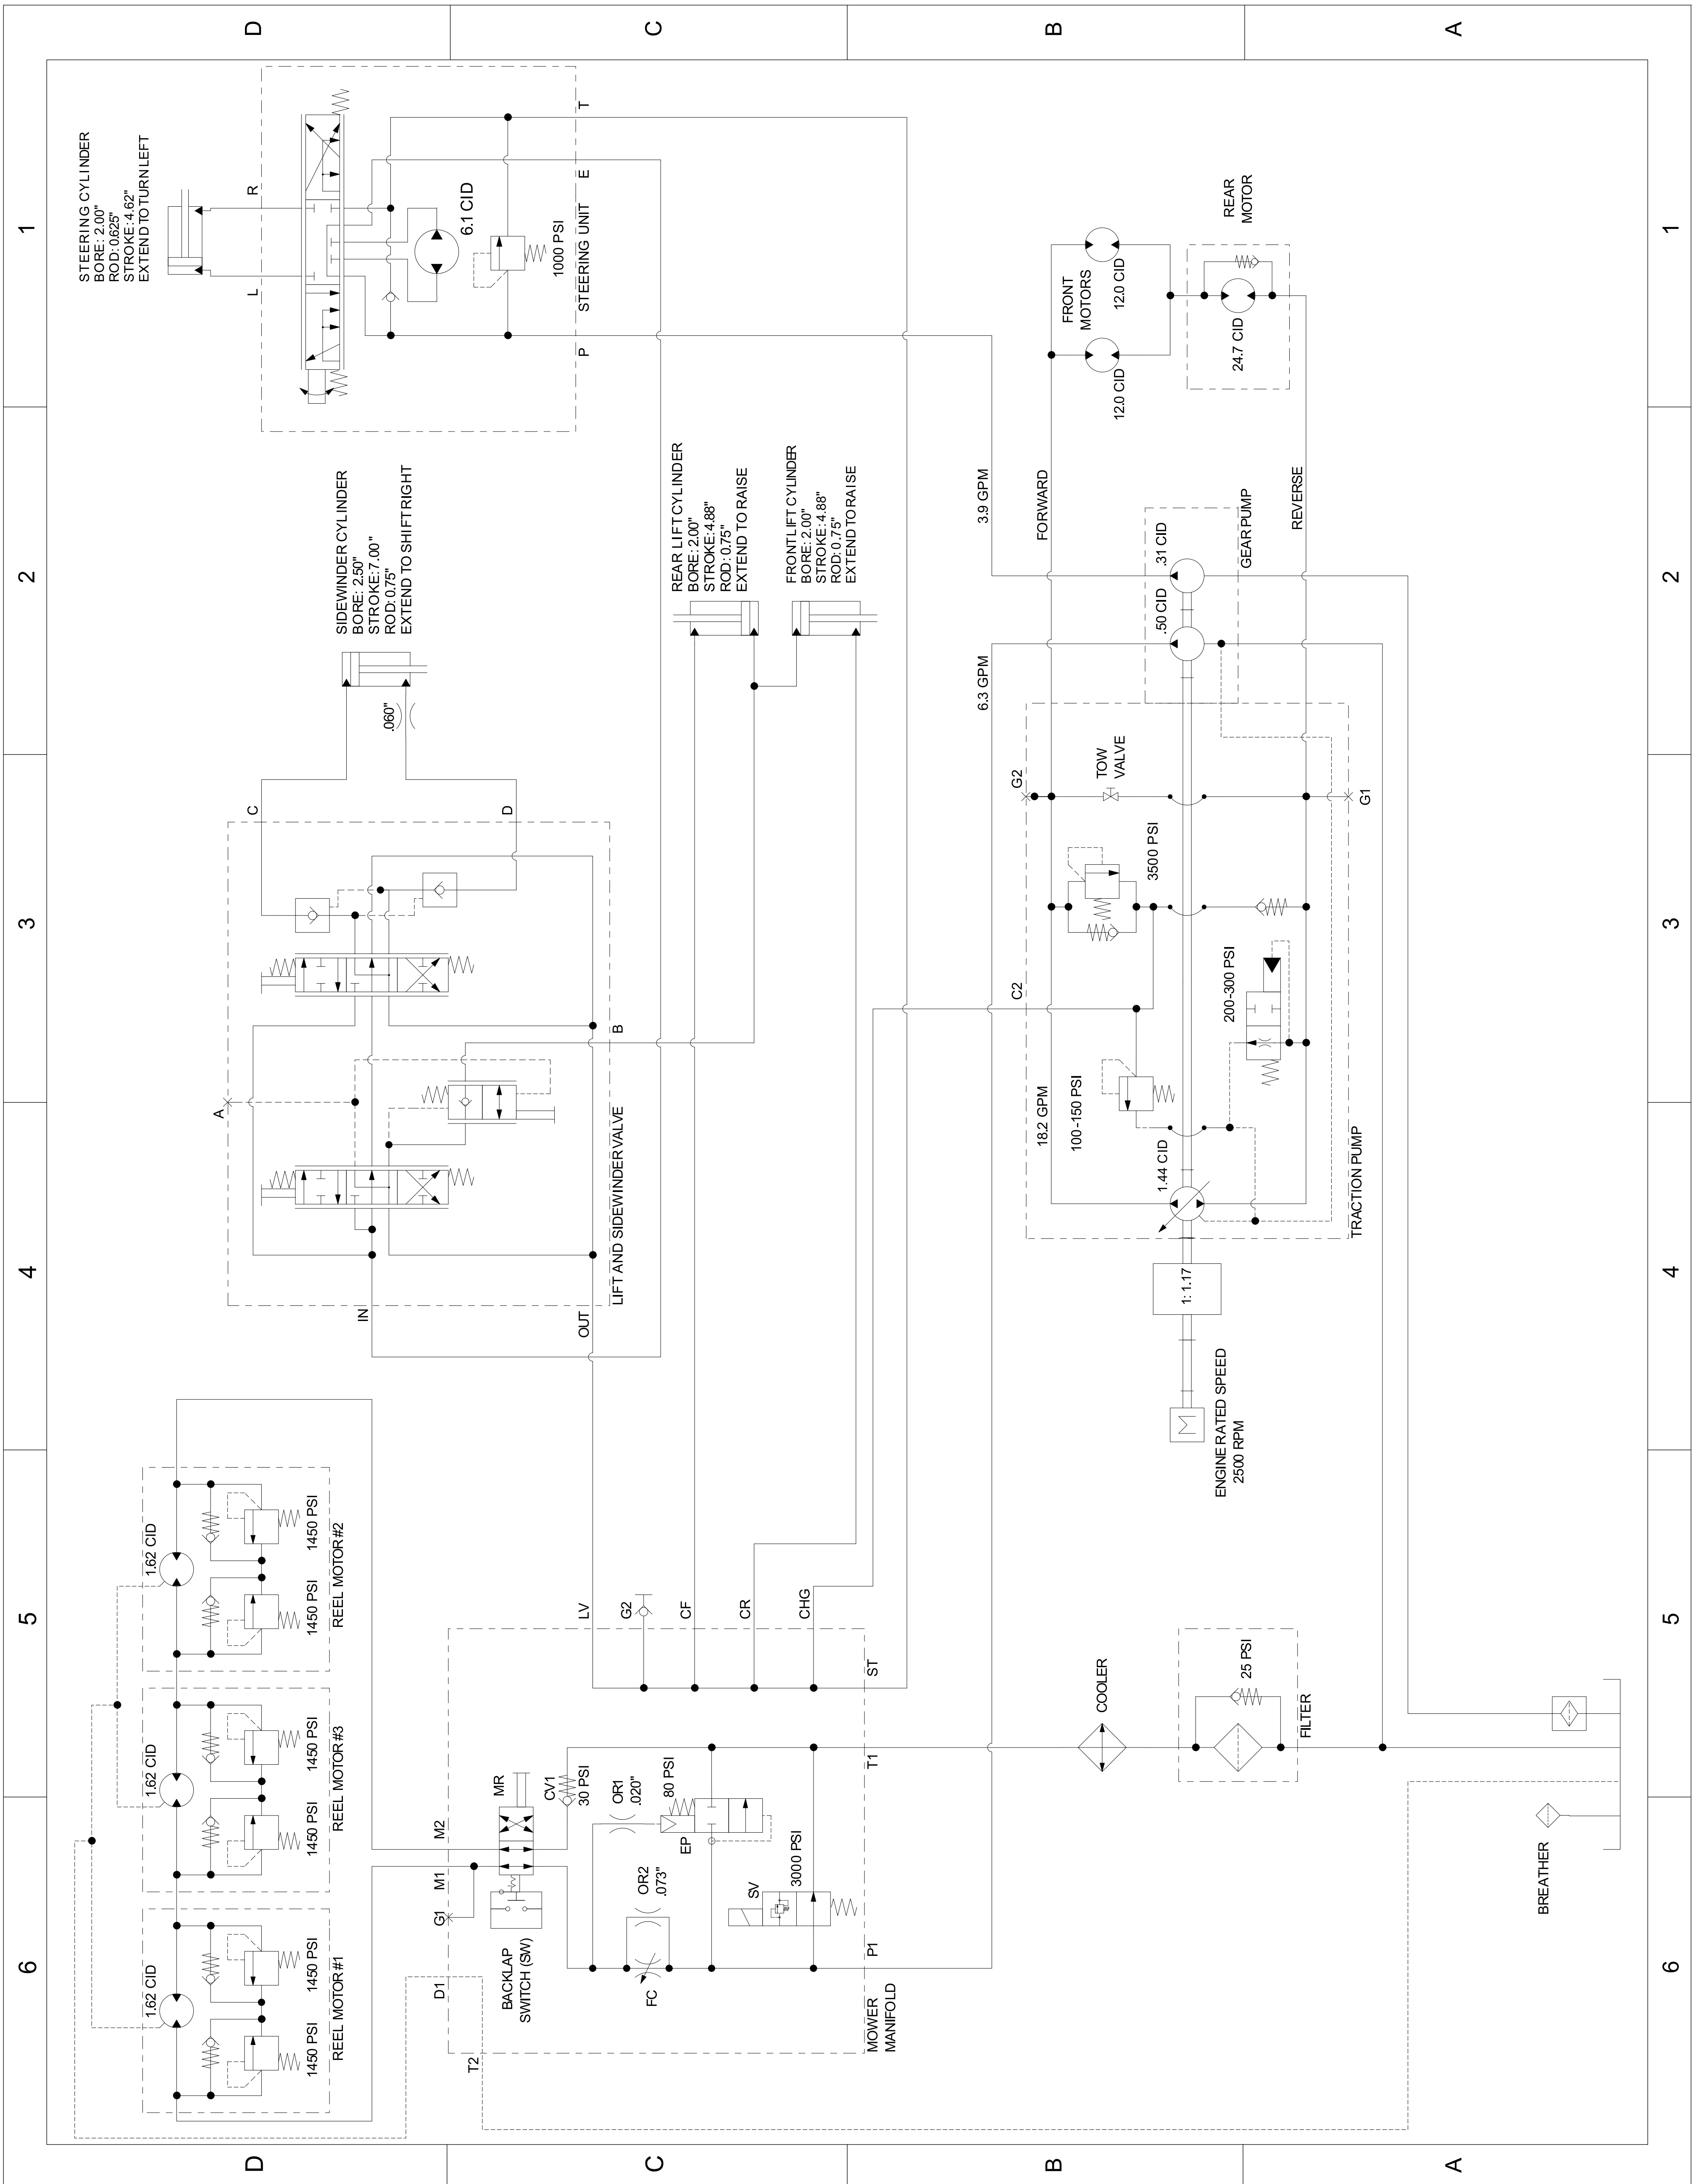

Reelmaster® 3100-D Traction Unit With Sidewinder®

Model No. 03171—Serial No. 31400001 and Up

Hydraulic Schematic

Model No. 03171
110-8782 Rev C
1 of 1

930797