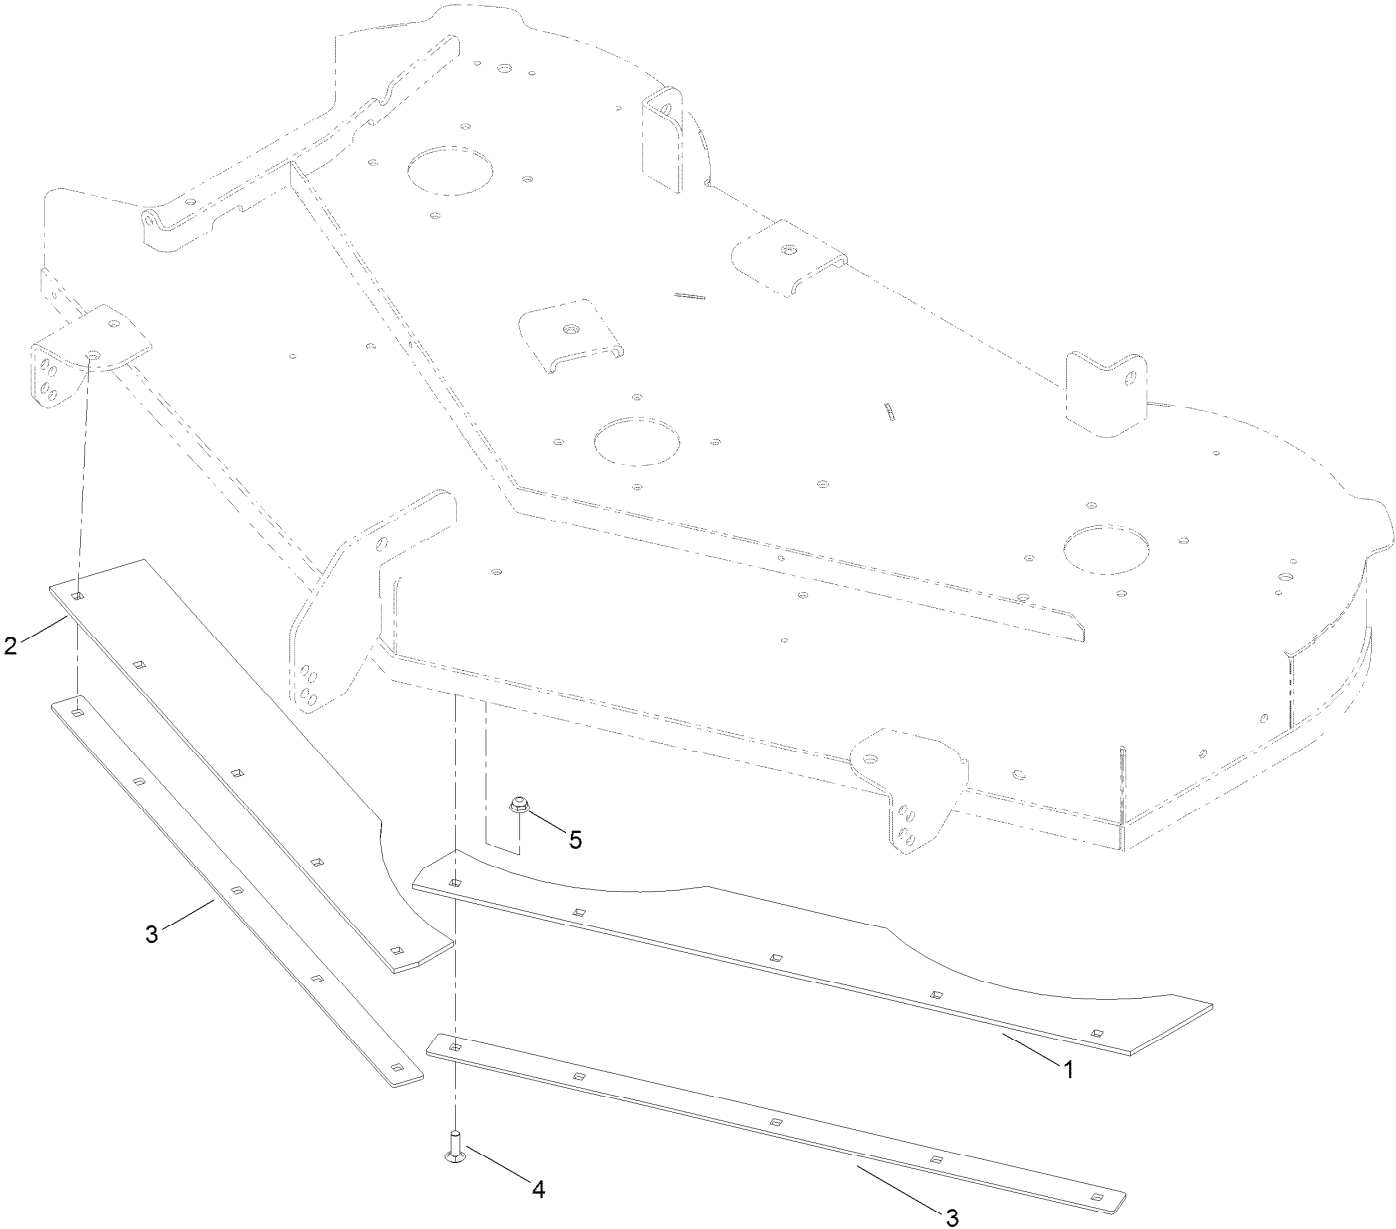

**Count on it.**

**Parts Catalog**

**50in Bagging Enhancement Kit  
TimeCutter® Riding Mower**

Model No. 139-7459

# 50 Inch Bagging Enhancement Assembly No. 139-7459

# 50 Inch Bagging Enhancement Assembly No. 139-7459 (continued)

<i>Ref.</i>	<i>Part Number</i>	<i>Qty.</i>	<i>Description</i>	<i>Ref.</i>	<i>Part Number</i>	<i>Qty.</i>	<i>Description</i>
1	139-7463	1	Skirt-Rubber, Front	4	139-2587	10	Screw-CARR
2	139-7465	1	Skirt-Rubber, Front	5	119-4041	10	Nut-HF
3	139-7462-03	2	Plate-Skirt				