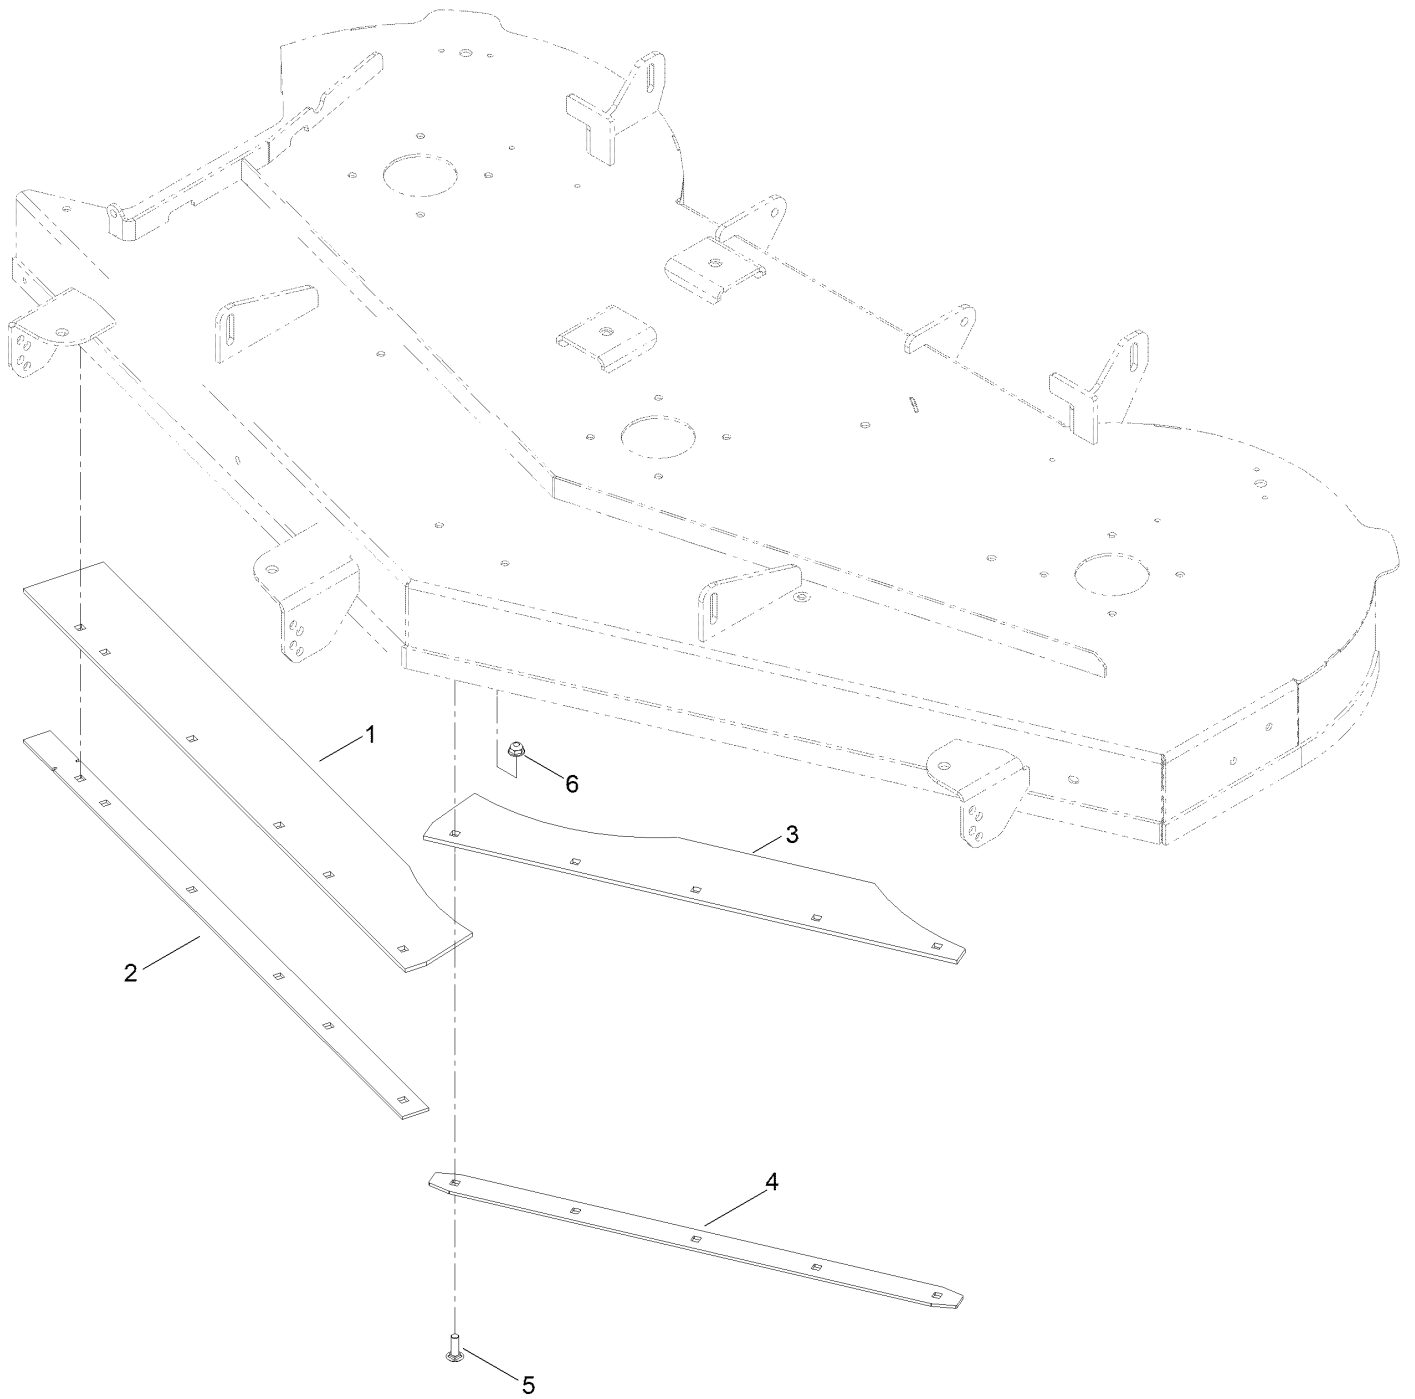

Count on it.

Parts Catalog

60in Fab Bagging Enhancement Kit

TimeCutter® Riding Mower

Model No. 140-3508

60 Inch Bagging Enhancement Kit No. 140-3508

60 Inch Bagging Enhancement Kit No. 140-3508 (continued)

<i>Ref.</i>	<i>Part Number</i>	<i>Qty.</i>	<i>Description</i>
1	140-3510	1	Skirt-Rubber, Front
2	117-7207-03	1	Skid-Skirt
3	140-3509	1	Skirt-Rubber, Front

<i>Ref.</i>	<i>Part Number</i>	<i>Qty.</i>	<i>Description</i>
4	140-3511-03	1	Plate-Skirt
5	139-2587	11	Screw-CARR
6	119-4041	11	Nut-HF

Count on it.