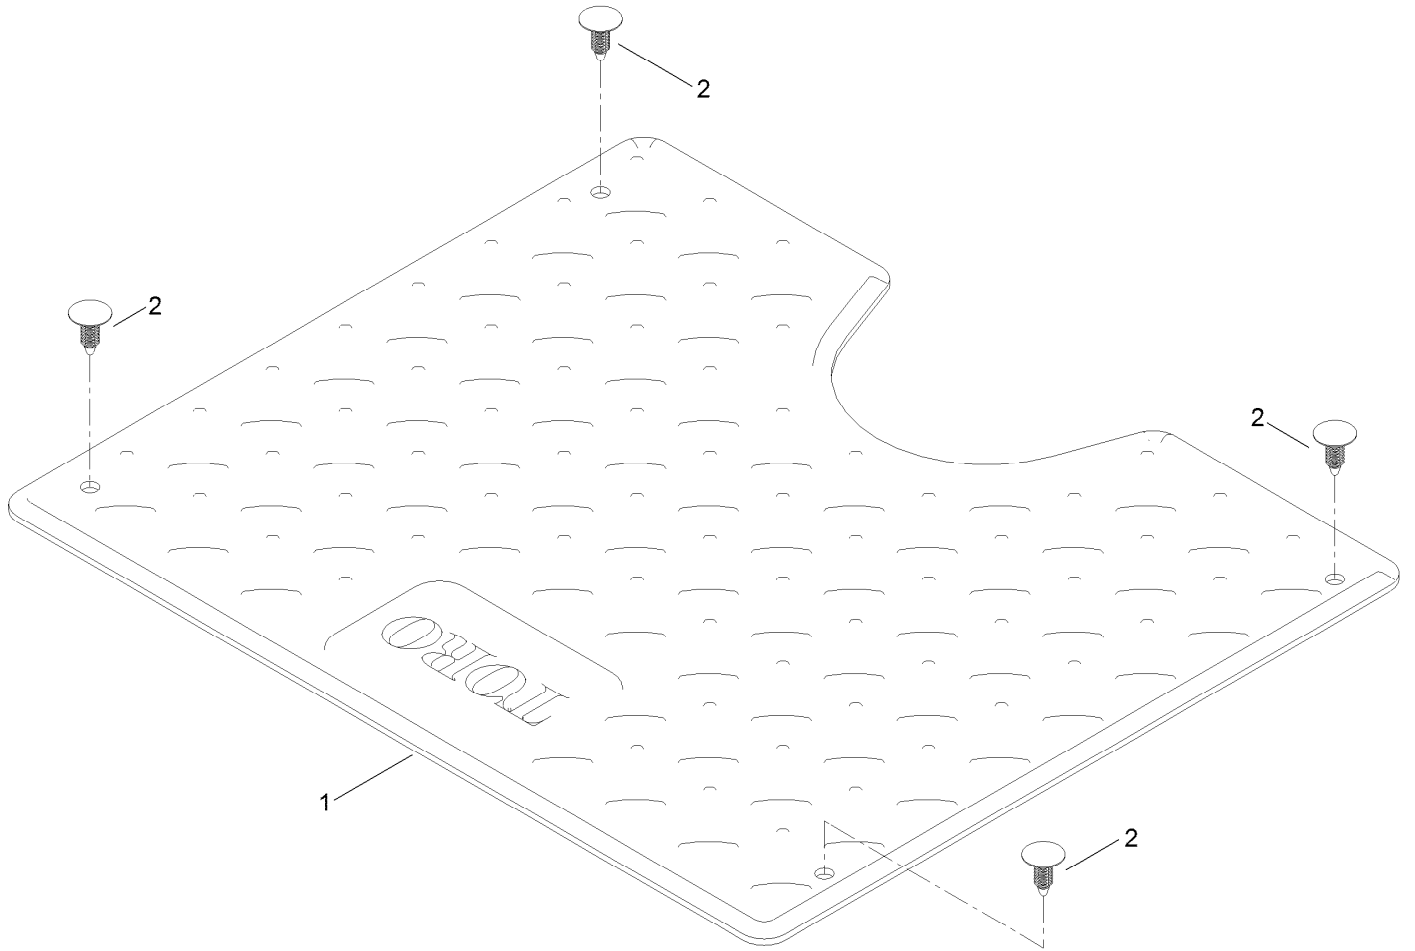

Count on it.

Parts Catalog

Floormat Kit

TimeCutter® MyRide® Riding Mower

Model No. 140-2061

Floormat Kit Assembly No. 140-2061

Floormat Kit Assembly No. 140-2061 (continued)

<i>Ref.</i>	<i>Part Number</i>	<i>Qty.</i>	<i>Description</i>
1	139-5816	1	Floor Mat
2	117-2382	4	Plug-Plastic