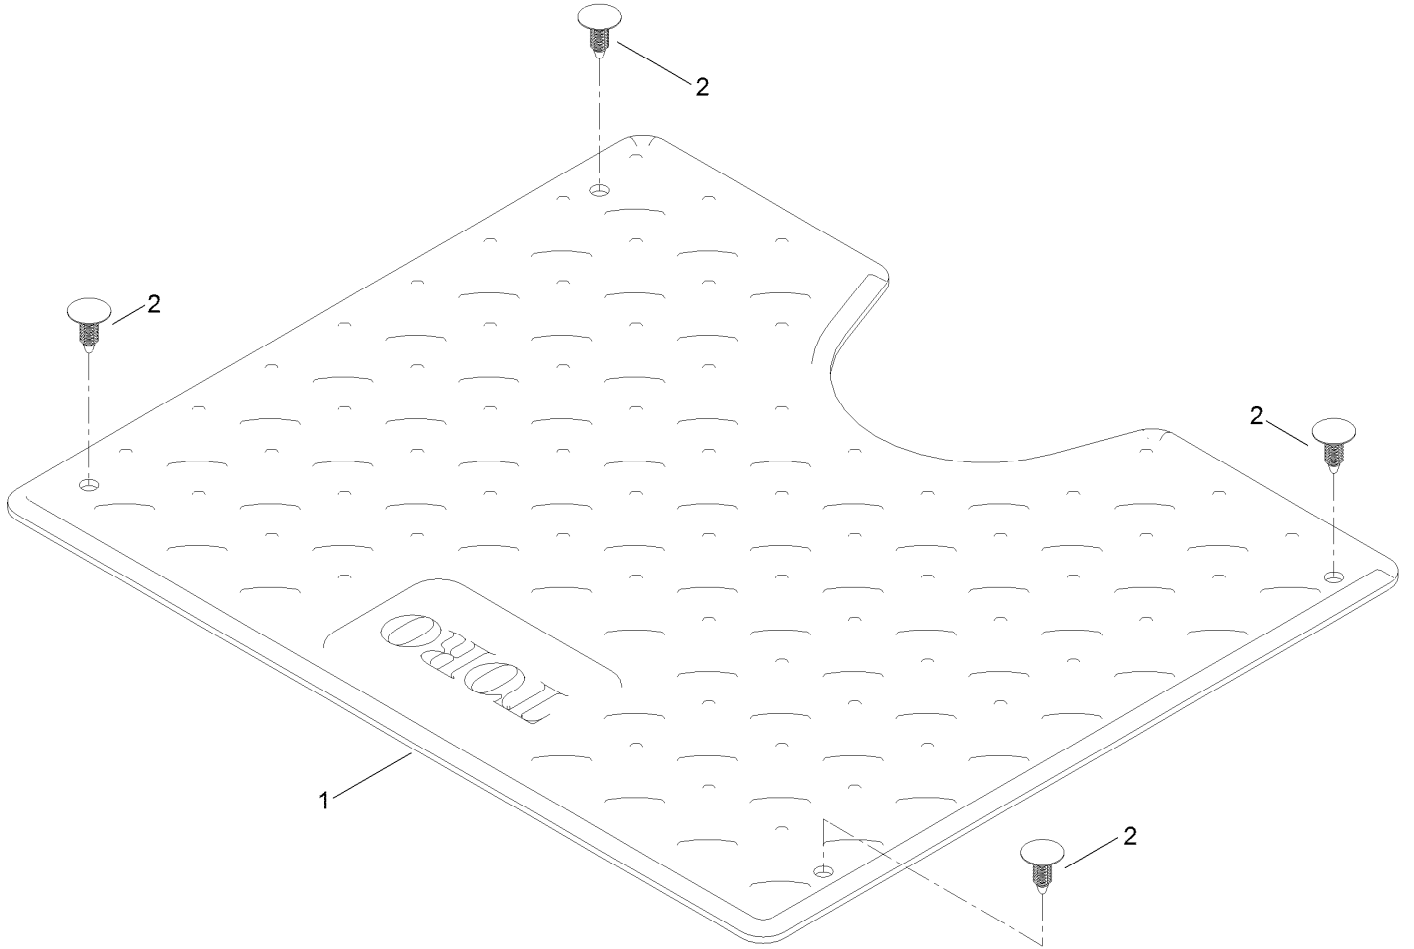

Count on it.

Parts Catalog

Floormat Kit

TimeCutter® MyRide® Riding Mower

Model No. 140-2061

Floormat Kit Assembly No. 140-2061

Floormat Kit Assembly No. 140-2061 (continued)

<i>Ref.</i>	<i>Part Number</i>	<i>Qty.</i>	<i>Description</i>
1	139-5816	1	Floor Mat
2	117-2382	4	Plug-Plastic