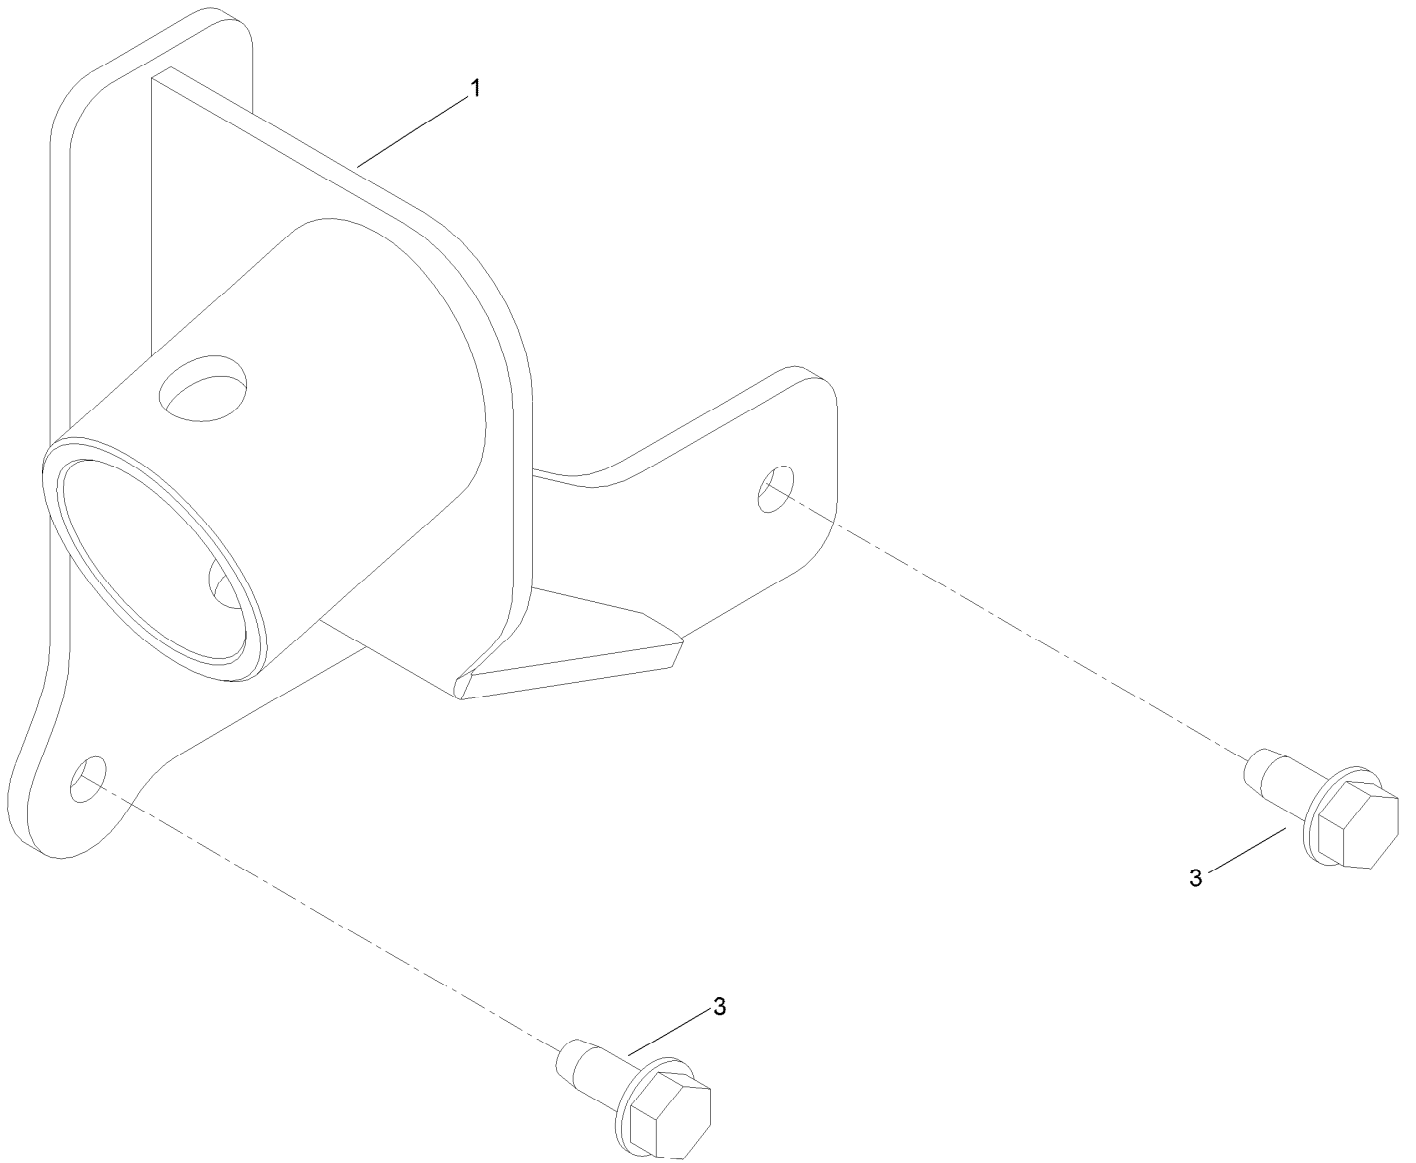

**Count on it.**

**Parts Catalog**

**Jack Mount Kit  
TimeCutter® Riding Mower**

Model No. 140-2711

# Jack Mount Assembly No. 140-2711

# Jack Mount Assembly No. 140-2711 (continued)

<i>Ref.</i>	<i>Part Number</i>	<i>Qty.</i>	<i>Description</i>
1	140-5131	1	Jack Mount ASM
3	32144-70	2	Screw-HWHTF

**Count on it.**