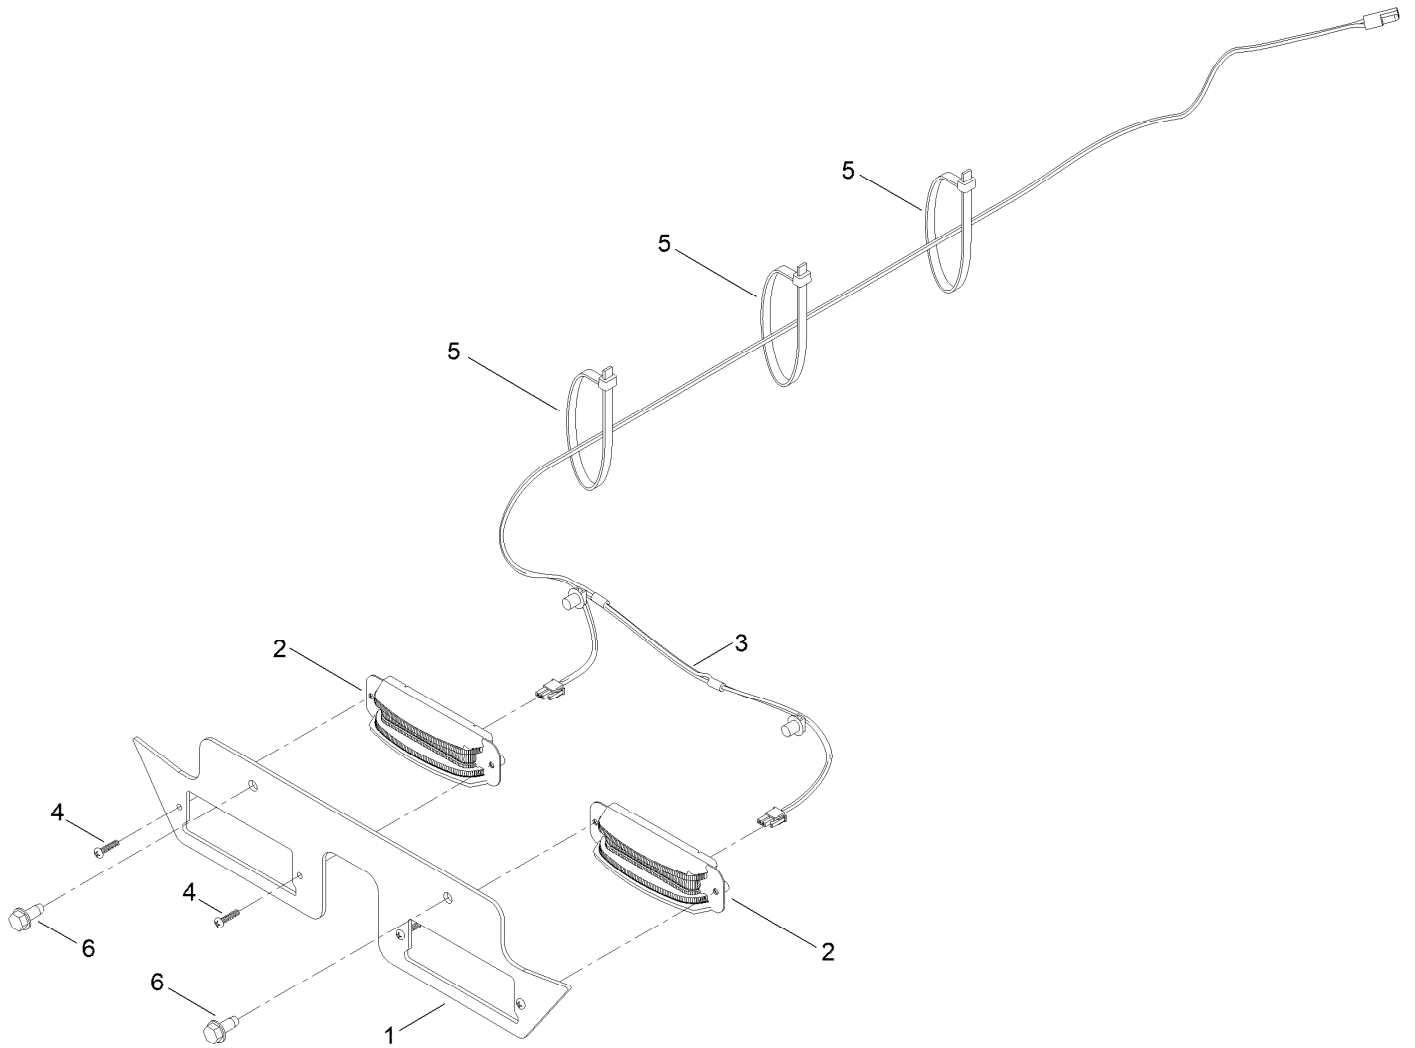

Count on it.

Parts Catalog

**LED Light Kit
TimeCutter® Riding Mower**

Model No. 140-2056

LED Light Kit Assembly No. 140-2056

LED Light Kit Assembly No. 140-2056 (continued)

<i>Ref.</i>	<i>Part Number</i>	<i>Qty.</i>	<i>Description</i>	<i>Ref.</i>	<i>Part Number</i>	<i>Qty.</i>	<i>Description</i>
1	139-7488-01	1	Mount-Head Lights	4	94-4496	4	Screw-PPH
2	139-5825	2	ASM-Light,LED	5	614249	3	Tie-Cable
3	140-2132	1	Harness-Wire, LED Lights	6	32144-70	2	Screw-HWHTF