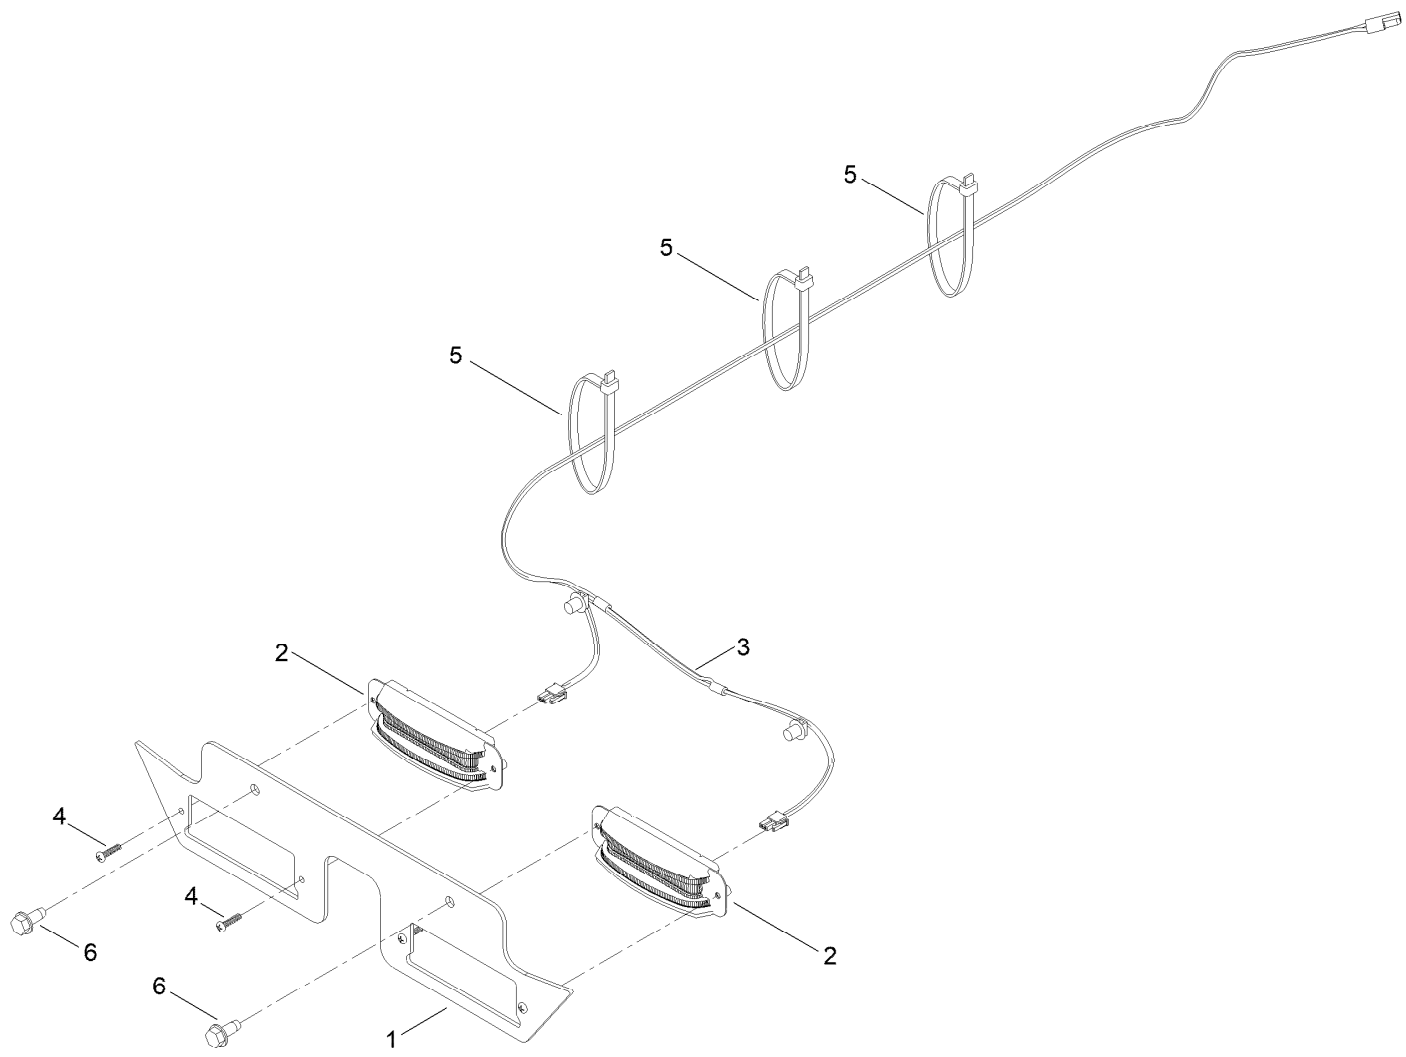

Count on it.

Parts Catalog

**LED Light Kit
TimeCutter® Riding Mower**

Model No. 140-2056

LED Light Kit Assembly No. 140-2056

LED Light Kit Assembly No. 140-2056 (continued)

<i>Ref.</i>	<i>Part Number</i>	<i>Qty.</i>	<i>Description</i>	<i>Ref.</i>	<i>Part Number</i>	<i>Qty.</i>	<i>Description</i>
1	139-7488-01	1	Mount-Head Lights	4	94-4496	4	Screw-PPH
2	139-5825	2	ASM-Light,LED	5	614249	3	Tie-Cable
3	140-2132	1	Harness-Wire, LED Lights	6	32144-70	2	Screw-HWHTF