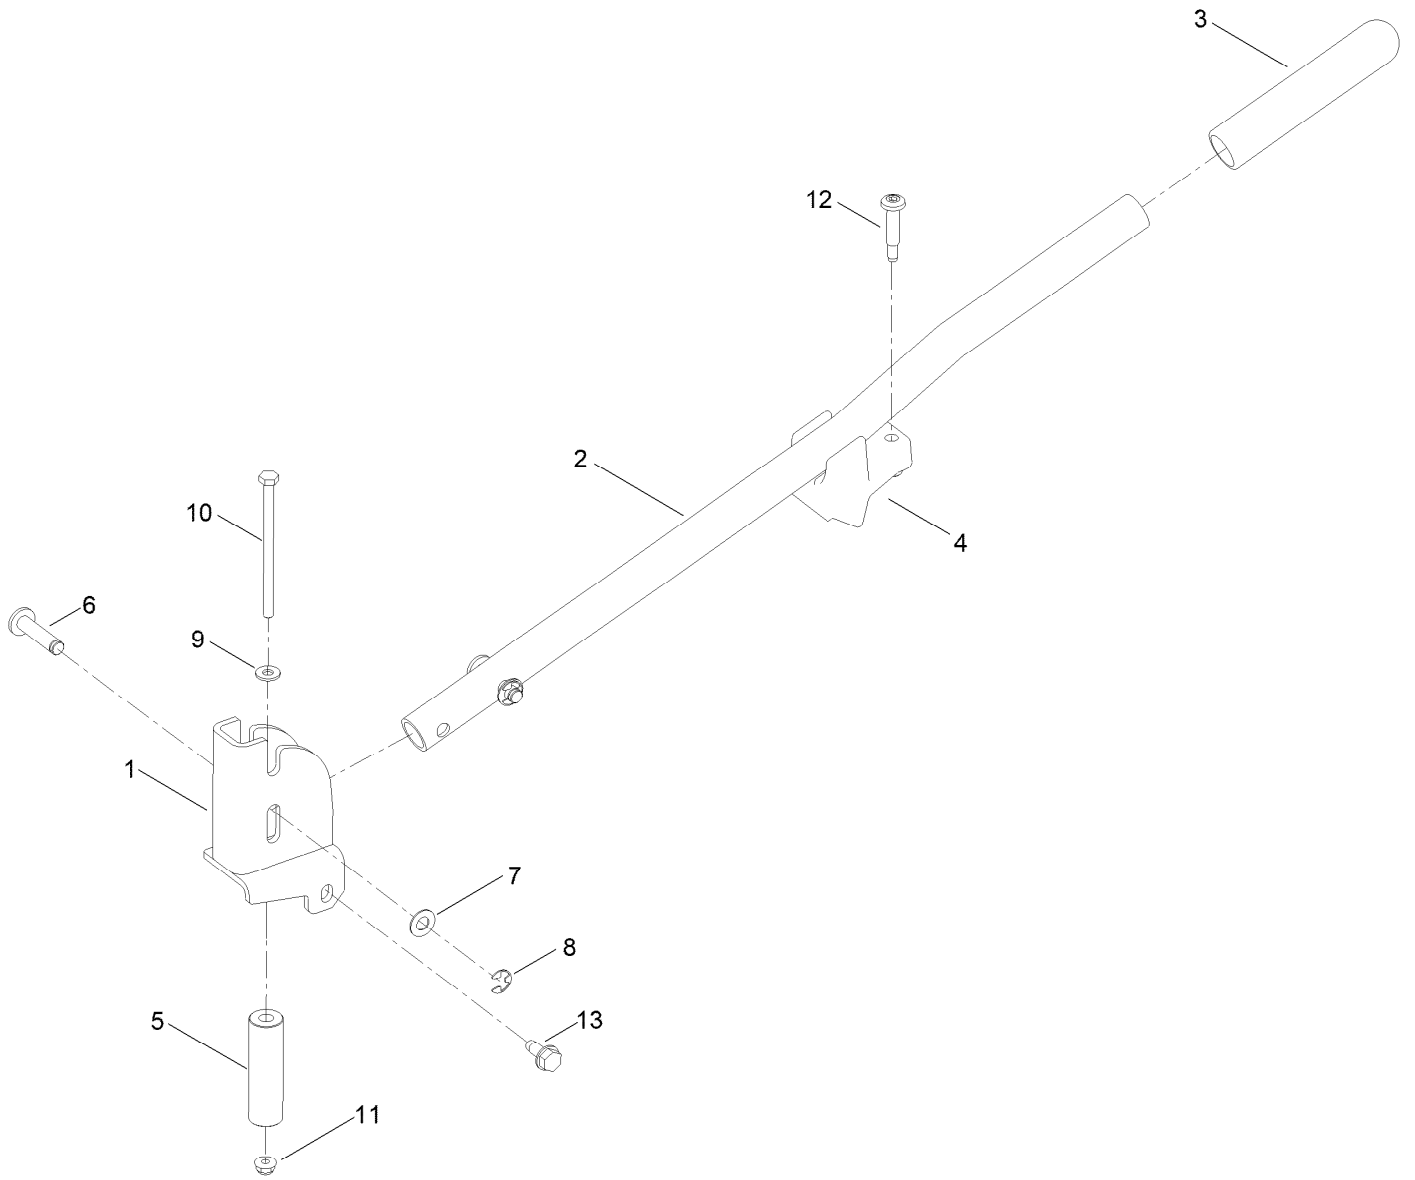

Count on it.

Parts Catalog

Assist Bar Kit
TimeCutter® Riding Mower

Model No. 140-2052

Assist Bar Kit Assembly No. 140-2052

Assist Bar Kit Assembly No. 140-2052 (continued)

<i>Ref.</i>	<i>Part Number</i>	<i>Qty.</i>	<i>Description</i>	<i>Ref.</i>	<i>Part Number</i>	<i>Qty.</i>	<i>Description</i>
1	140-2084-03	1	Wa-Assist Bracket	8	32120-18	2	E-Ring
2	140-2085-03	1	Tube-Assist	9	120-9679	1	Washer-Flat
3	140-3459	1	Grip	10	120-2814	1	Screw-HH
4	139-5831	1	Retainer-Handle	11	137-3005	1	Nut-HF
5	140-0411	1	Spacer-Support	12	136-4195	1	Screw-Shoulder
6	139-5841	2	Pin-Assist Handle	13	32144-70	1	Screw-HWHTF
7	131-8667	2	Washer-Thrust				