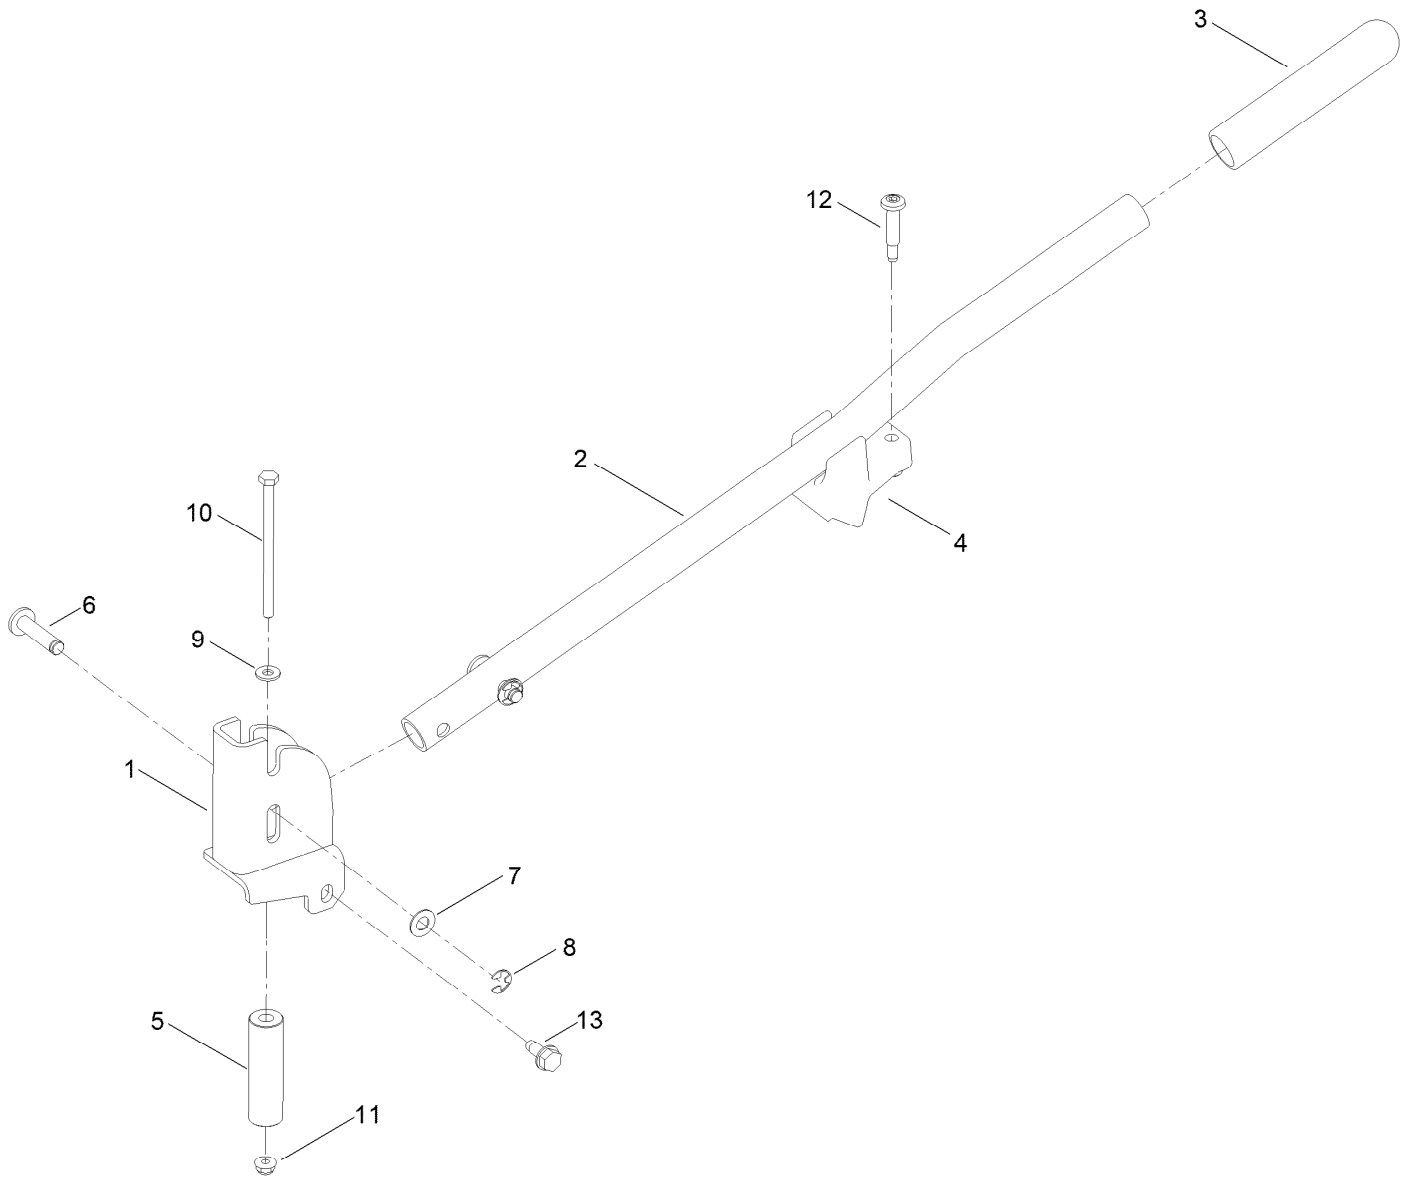

Count on it.

Parts Catalog

Assist Bar Kit
TimeCutter® Riding Mower

Model No. 140-2052

Assist Bar Kit Assembly No. 140-2052

Assist Bar Kit Assembly No. 140-2052 (continued)

<i>Ref.</i>	<i>Part Number</i>	<i>Qty.</i>	<i>Description</i>
1	140-2084-03	1	Wa-Assist Bracket
2	140-2085-03	1	Tube-Assist
3	140-3459	1	Grip
4	139-5831	1	Retainer-Handle
5	140-0411	1	Spacer-Support
6	139-5841	2	Pin-Assist Handle
7	131-8667	2	Washer-Thrust

<i>Ref.</i>	<i>Part Number</i>	<i>Qty.</i>	<i>Description</i>
8	32120-18	2	E-Ring
9	120-9679	1	Washer-Flat
10	120-2814	1	Screw-HH
11	137-3005	1	Nut-HF
12	136-4195	1	Screw-Shoulder
13	32144-70	1	Screw-HWHTF