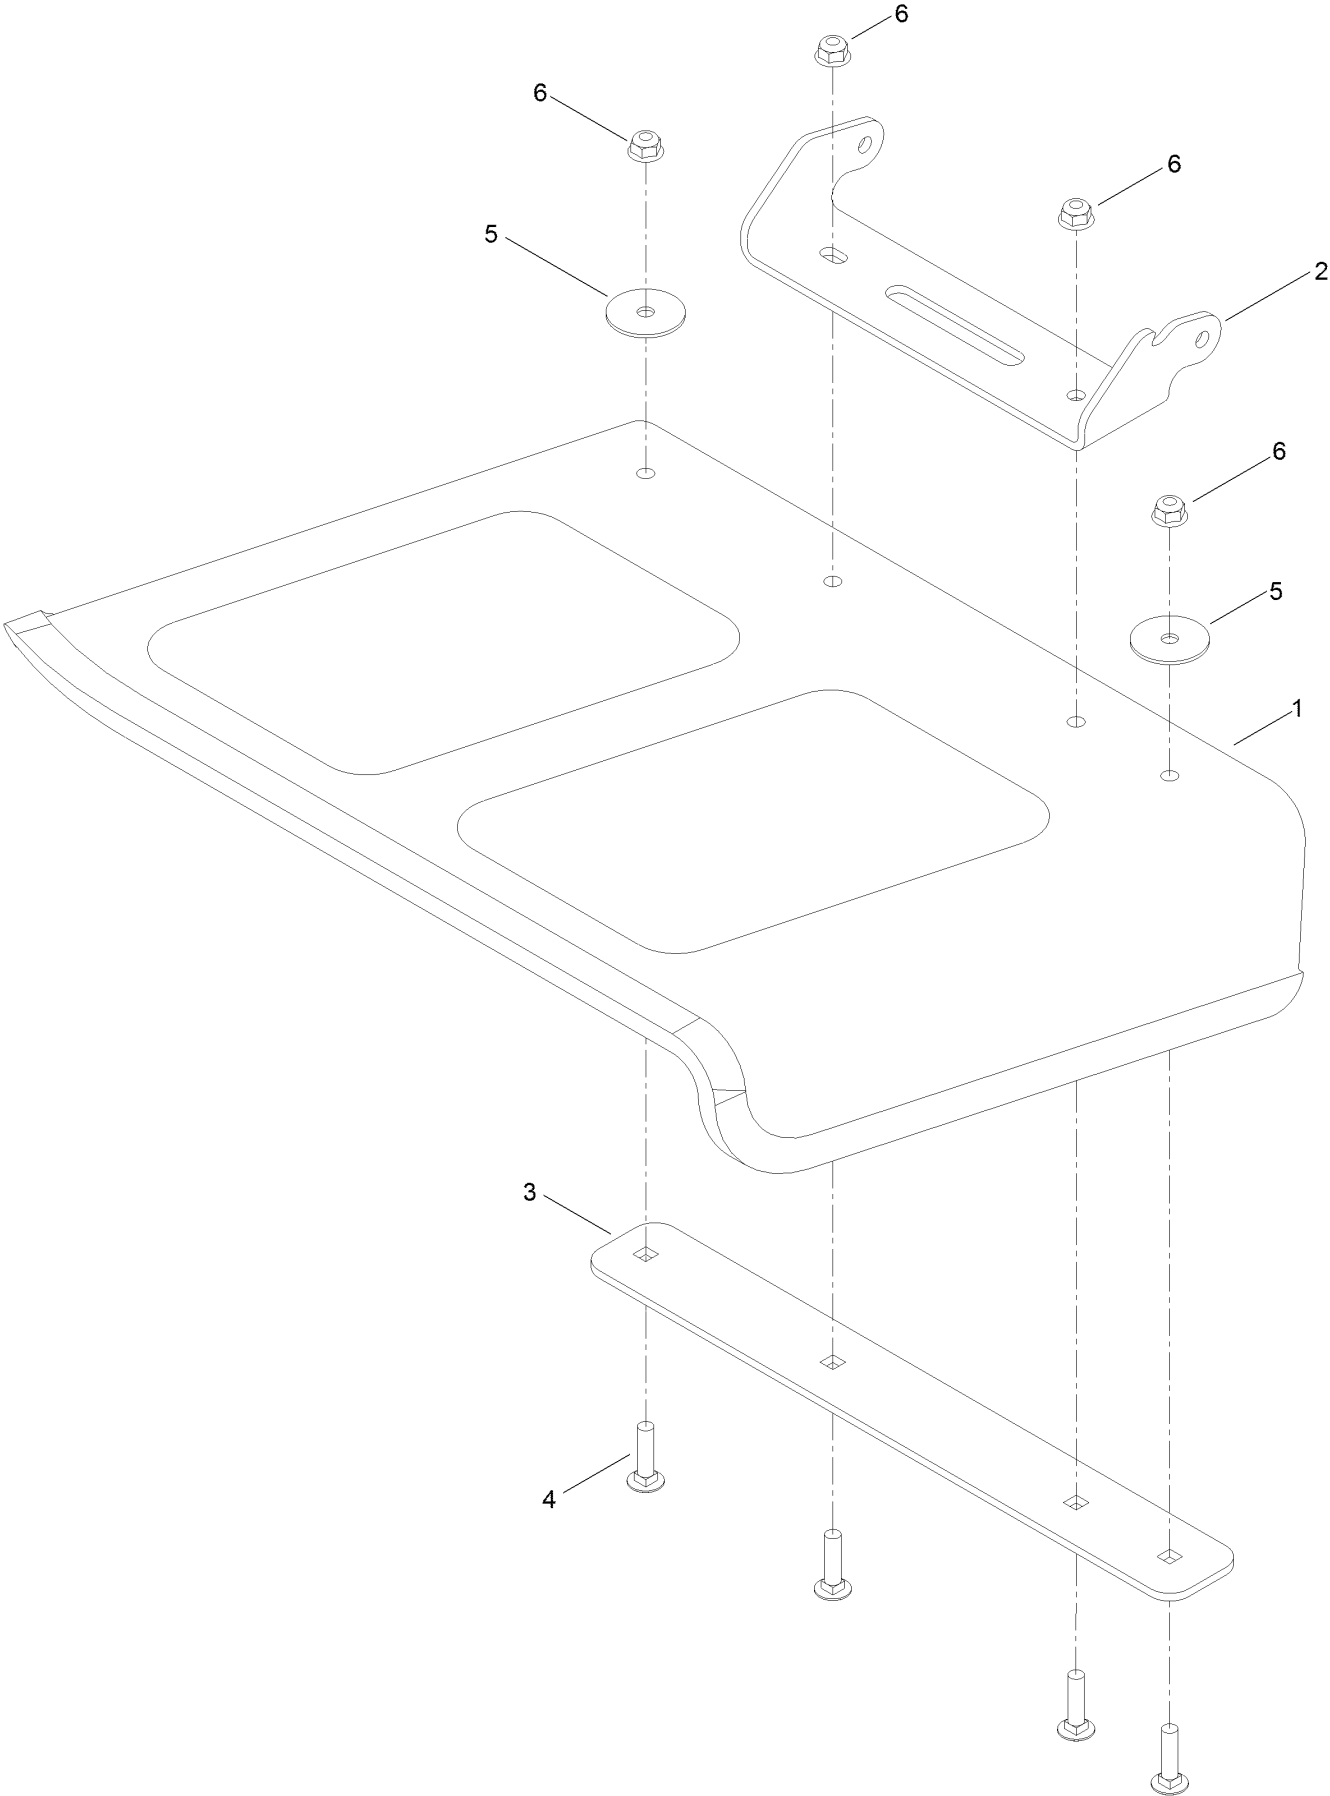

**Count on it.**

**Parts Catalog**

**Rubber Deflector Kit**

**Proline Commercial Walk-Behind Mower**

Model No. 140-4300

# Rubber Deflector Kit Assembly No. 140-4300