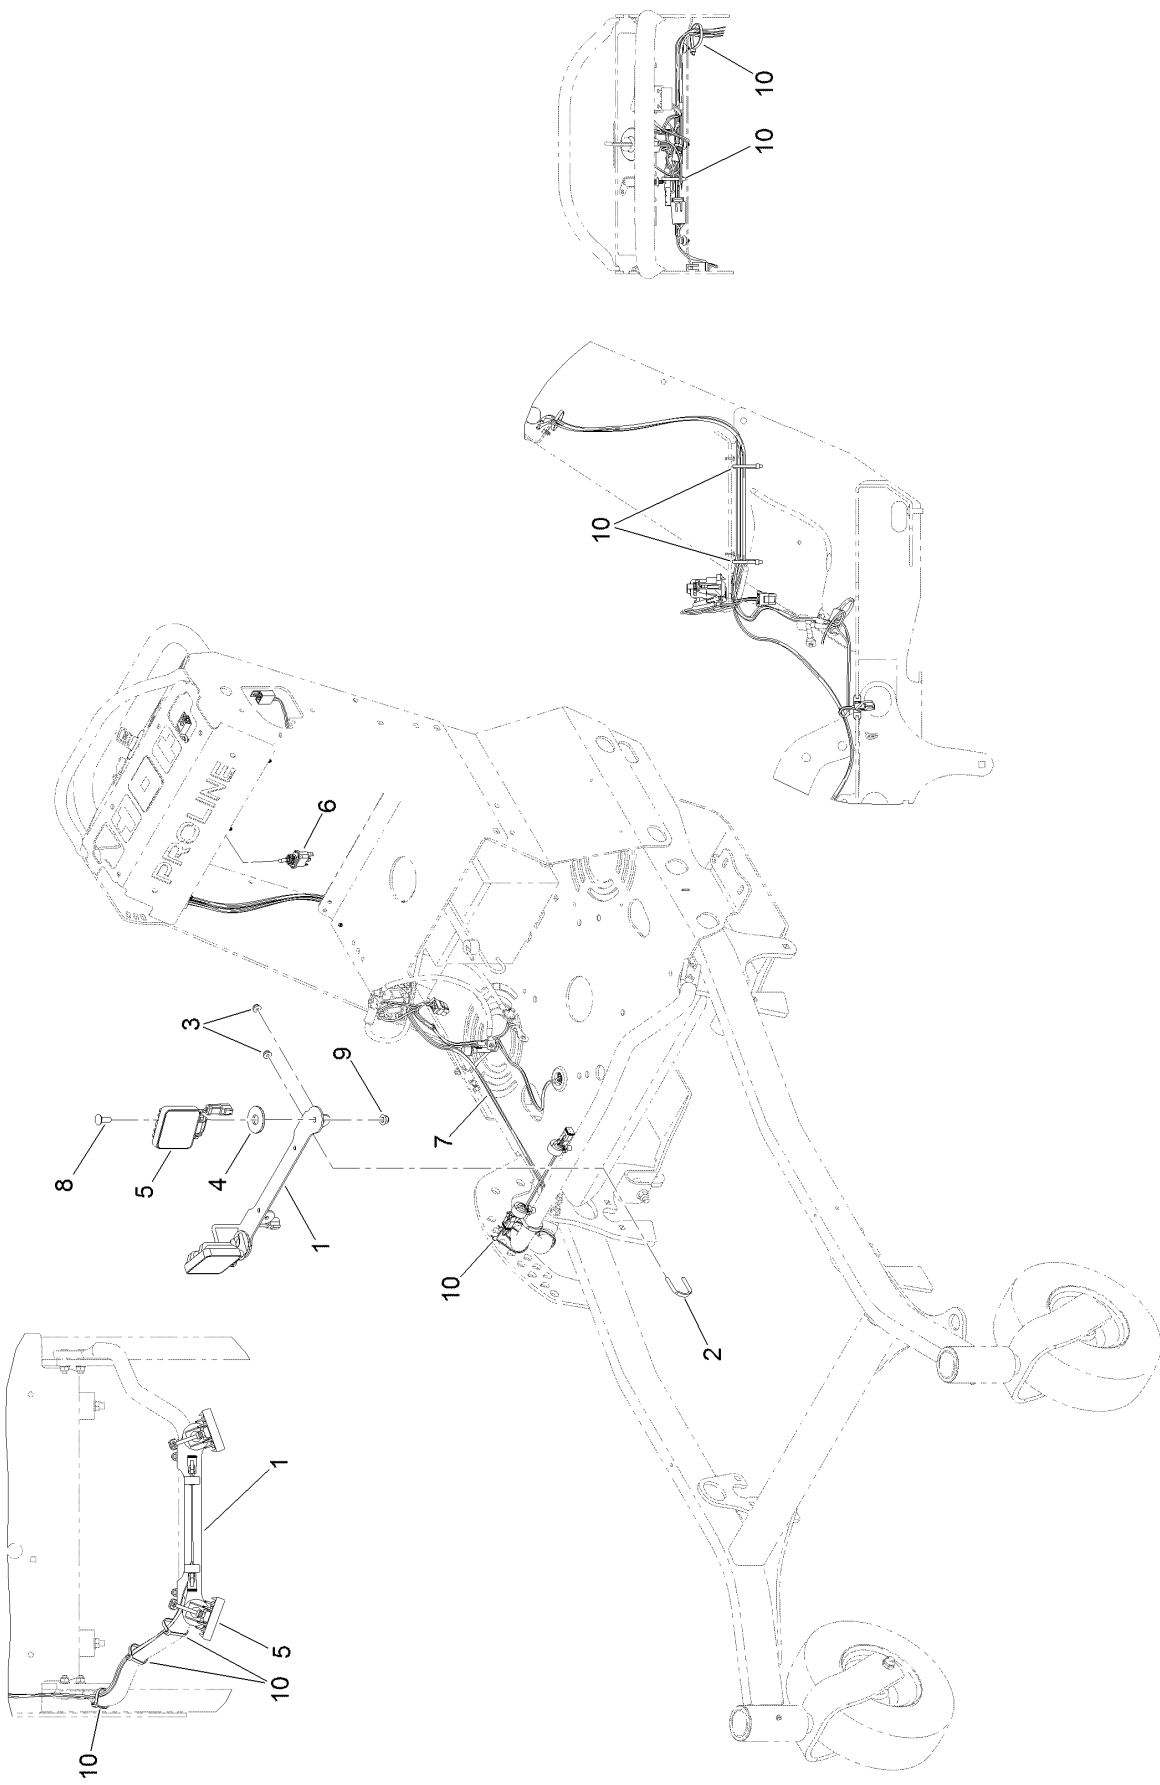

Count on it.

Parts Catalog

Light Kit

**Proline Commercial Walk-Behind Mower
with 60in Floating Cutting Unit**

Model No. 139-5595

Light Kit Assembly No. 139-5595

Light Kit Assembly No. 139-5595 (continued)

<i>Ref.</i>	<i>Part Number</i>	<i>Qty.</i>	<i>Description</i>	<i>Ref.</i>	<i>Part Number</i>	<i>Qty.</i>	<i>Description</i>
1	139-5596-03	1	Bracket	7	139-6364	1	Harness-Wire, Light Kit
2	136-7120	2	Clamp-Light	8	3230-10	2	Bolt-CARR
3	104-7201	4	Nut-HF	9	104-8300	2	Nut-HF, NI
4	114-0463	2	Washer-Friction, Composite	10	3290-378	7	Tie-Cable
5	139-5990	2	Light-Work, LED				
6	139-1516	1	Switch-Toggle, Spdt On-On 12A				

Count on it.