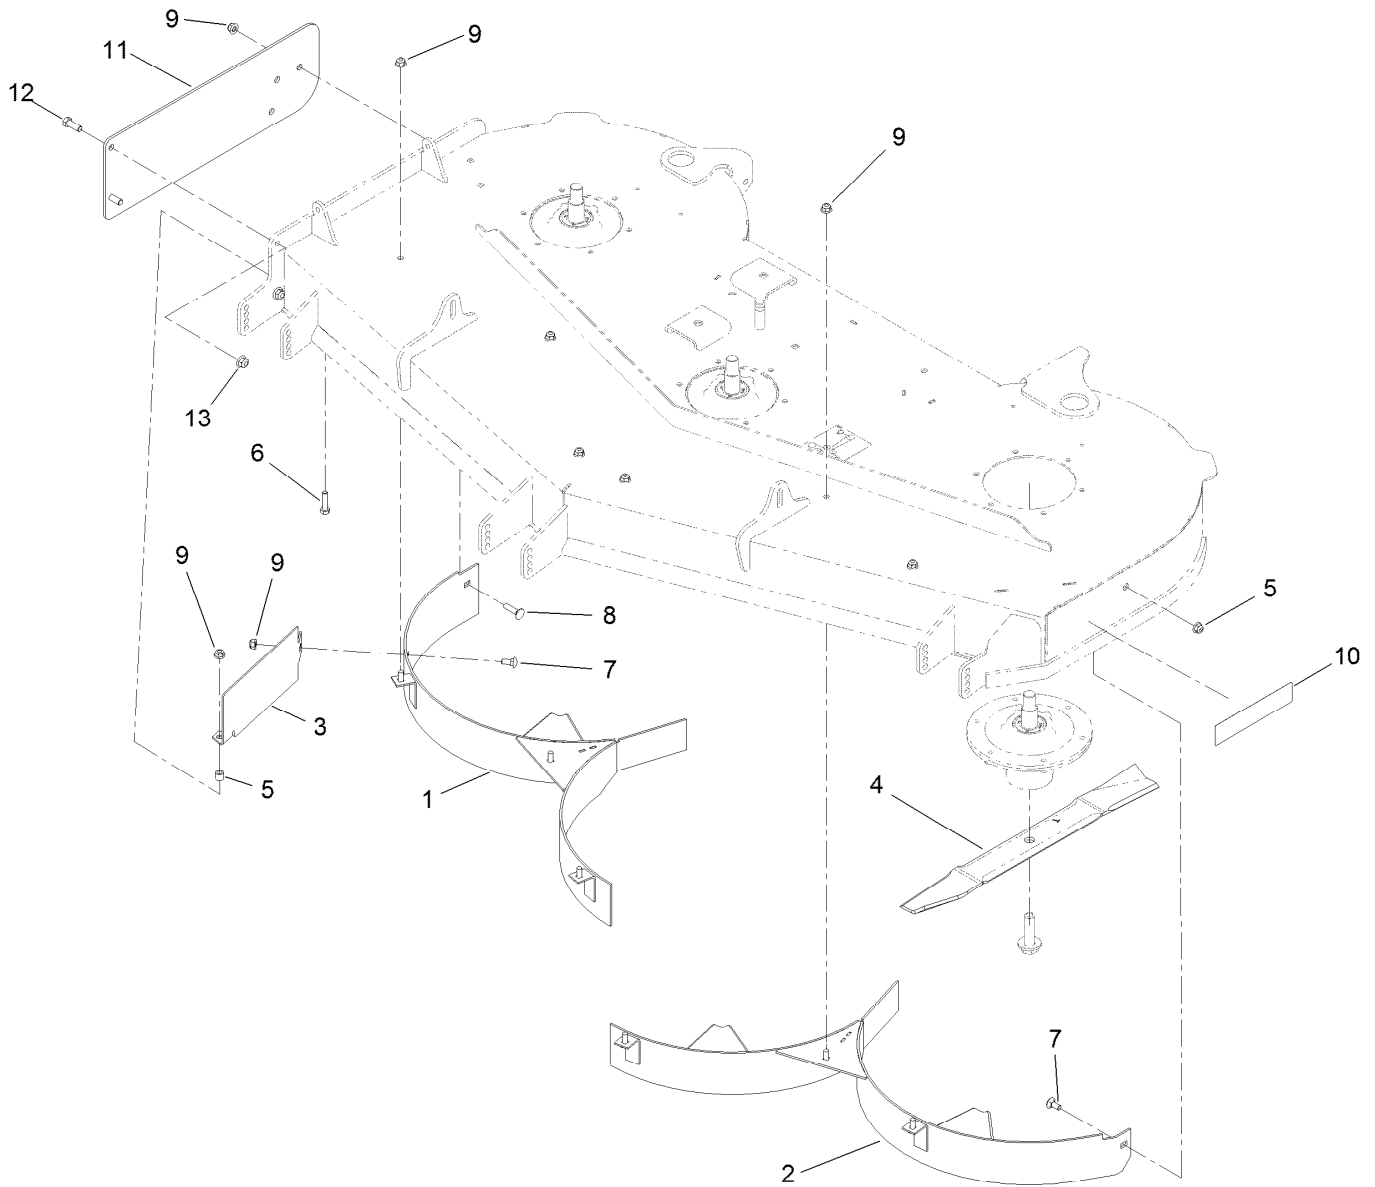

Count on it.

Parts Catalog

Recycler[®] Kit

**Proline Commercial Walk-Behind Mower
with 60in Floating Cutting Unit**

Model No. 140-1916

60 Inch Recycler Assembly No. 140-1916

<i>Ref.</i>	<i>Part Number</i>	<i>Qty.</i>	<i>Description</i>
1	133-4408-03	1	Baffle-RH
2	133-4409-03	1	Baffle-LH
3	133-4412-03	1	Guard-Baffle
4	138-8886-03	3	Blade - Mulch, 20.50 In
5	1-603903	1	Spacer
6	322-6	1	Screw-HH
7	3230-1	2	Bolt-CARR
8	3230-3	1	Screw-CARR
9	104-8300	10	Nut-HF, NI
10	117-5383	1	Decal-Recycler, 60 Inch
11	140-4301-01	1	Plate-Discharge, Cover
12	323-6	2	Screw-HH
13	104-8301	2	Nut-HF, NI