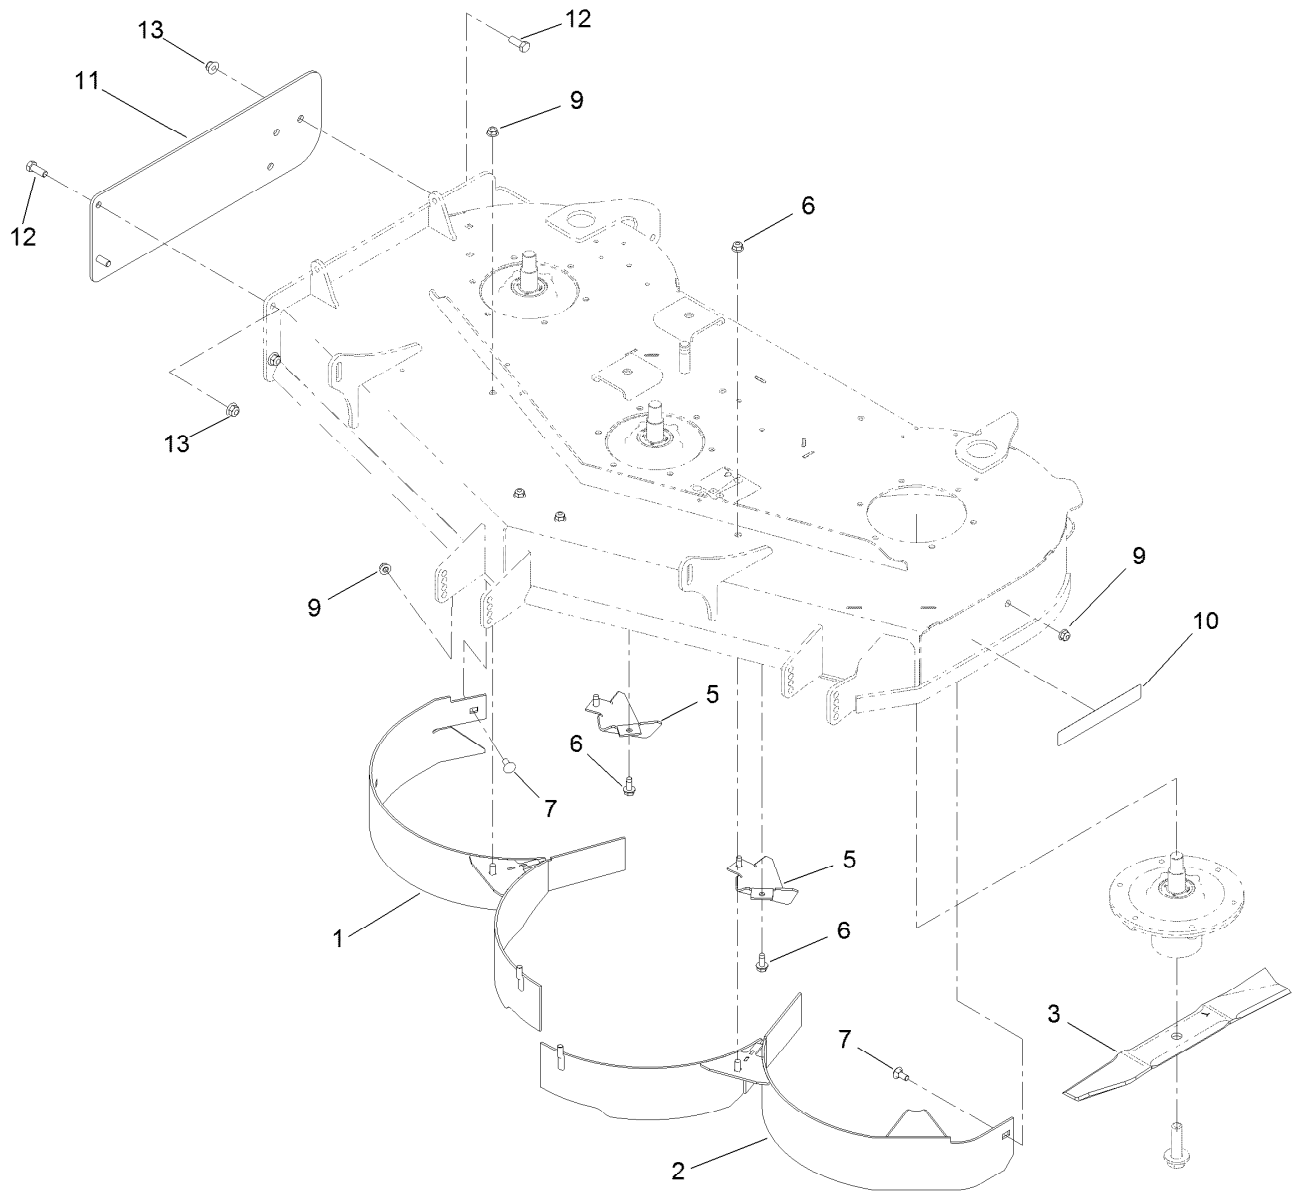

Count on it.

Parts Catalog

Recycler® Kit

**Proline Commercial Walk-Behind Mower
with 48in Floating Cutting Unit**

Model No. 140-1914

48 Inch Recycler Assembly No. 140-1914

Ref.	Part Number	Qty.	Description
1	136-4205-03	1	Baffle-Recycler
2	136-7479-03	1	Baffle-Recycler
3	138-8884-03	3	Blade - Mulch 16.50 In
5	119-3389-03	2	Kicker-Flanged
6	32144-70	4	Screw-HWHTF
7	3230-1	2	Bolt-CARR
9	104-8300	6	Nut-HF, NI
10	119-2368	1	Decal-Recycler
11	140-4301-01	1	Plate-Discharge, Cover
12	323-6	3	Screw-HH
13	104-8301	3	Nut-HF, NI