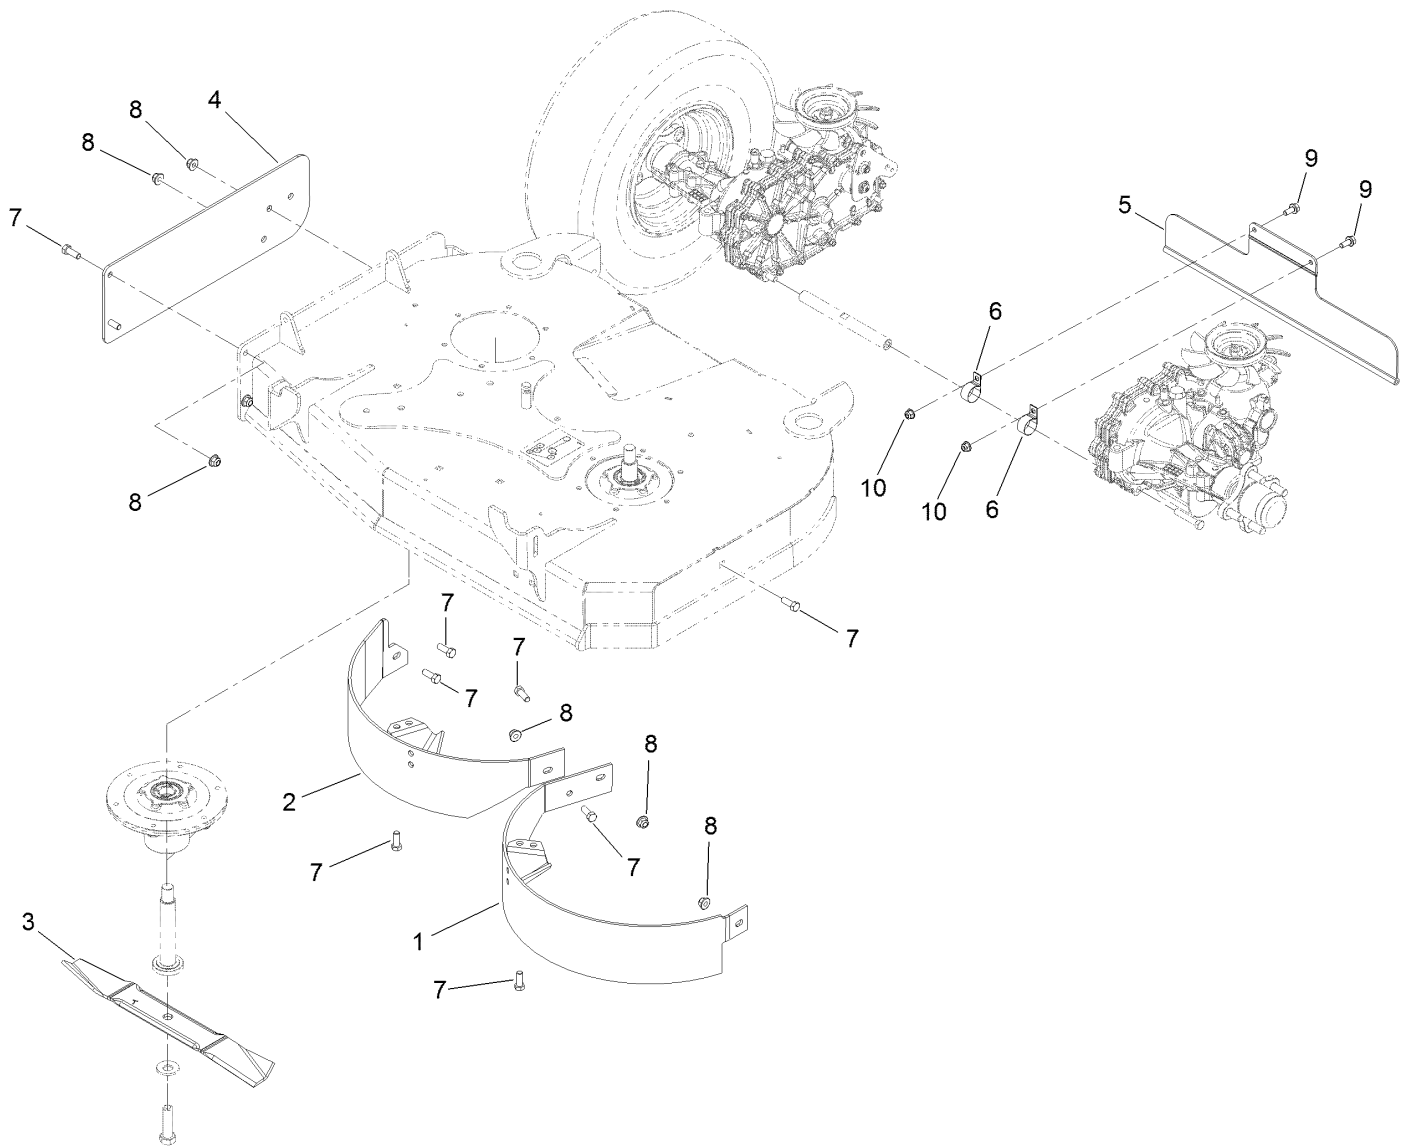

Count on it.

Parts Catalog

Recycler® Kit

**Proline Commercial Walk-Behind Mower
with 36in Floating Cutting Unit**

Model No. 140-1913

36 Inch Recycler Assembly No. 140-1913

Ref.	Part Number	Qty.	Description
1	110-2081-01	1	LH Baffle ASM
2	110-2083-01	1	RH Baffle ASM
3	138-8883-03	2	Blade - Mulch, 18.00 In
4	140-4301-01	1	Plate-Discharge, Cover
5	140-1948	1	Shield-Trailing
6	2412-104	2	Clamp-R
7	323-6	9	Screw-HH
8	104-8301	9	Nut-HF, NI
9	3234-47	2	Screw-HHF
10	104-8300	2	Nut-HF, NI