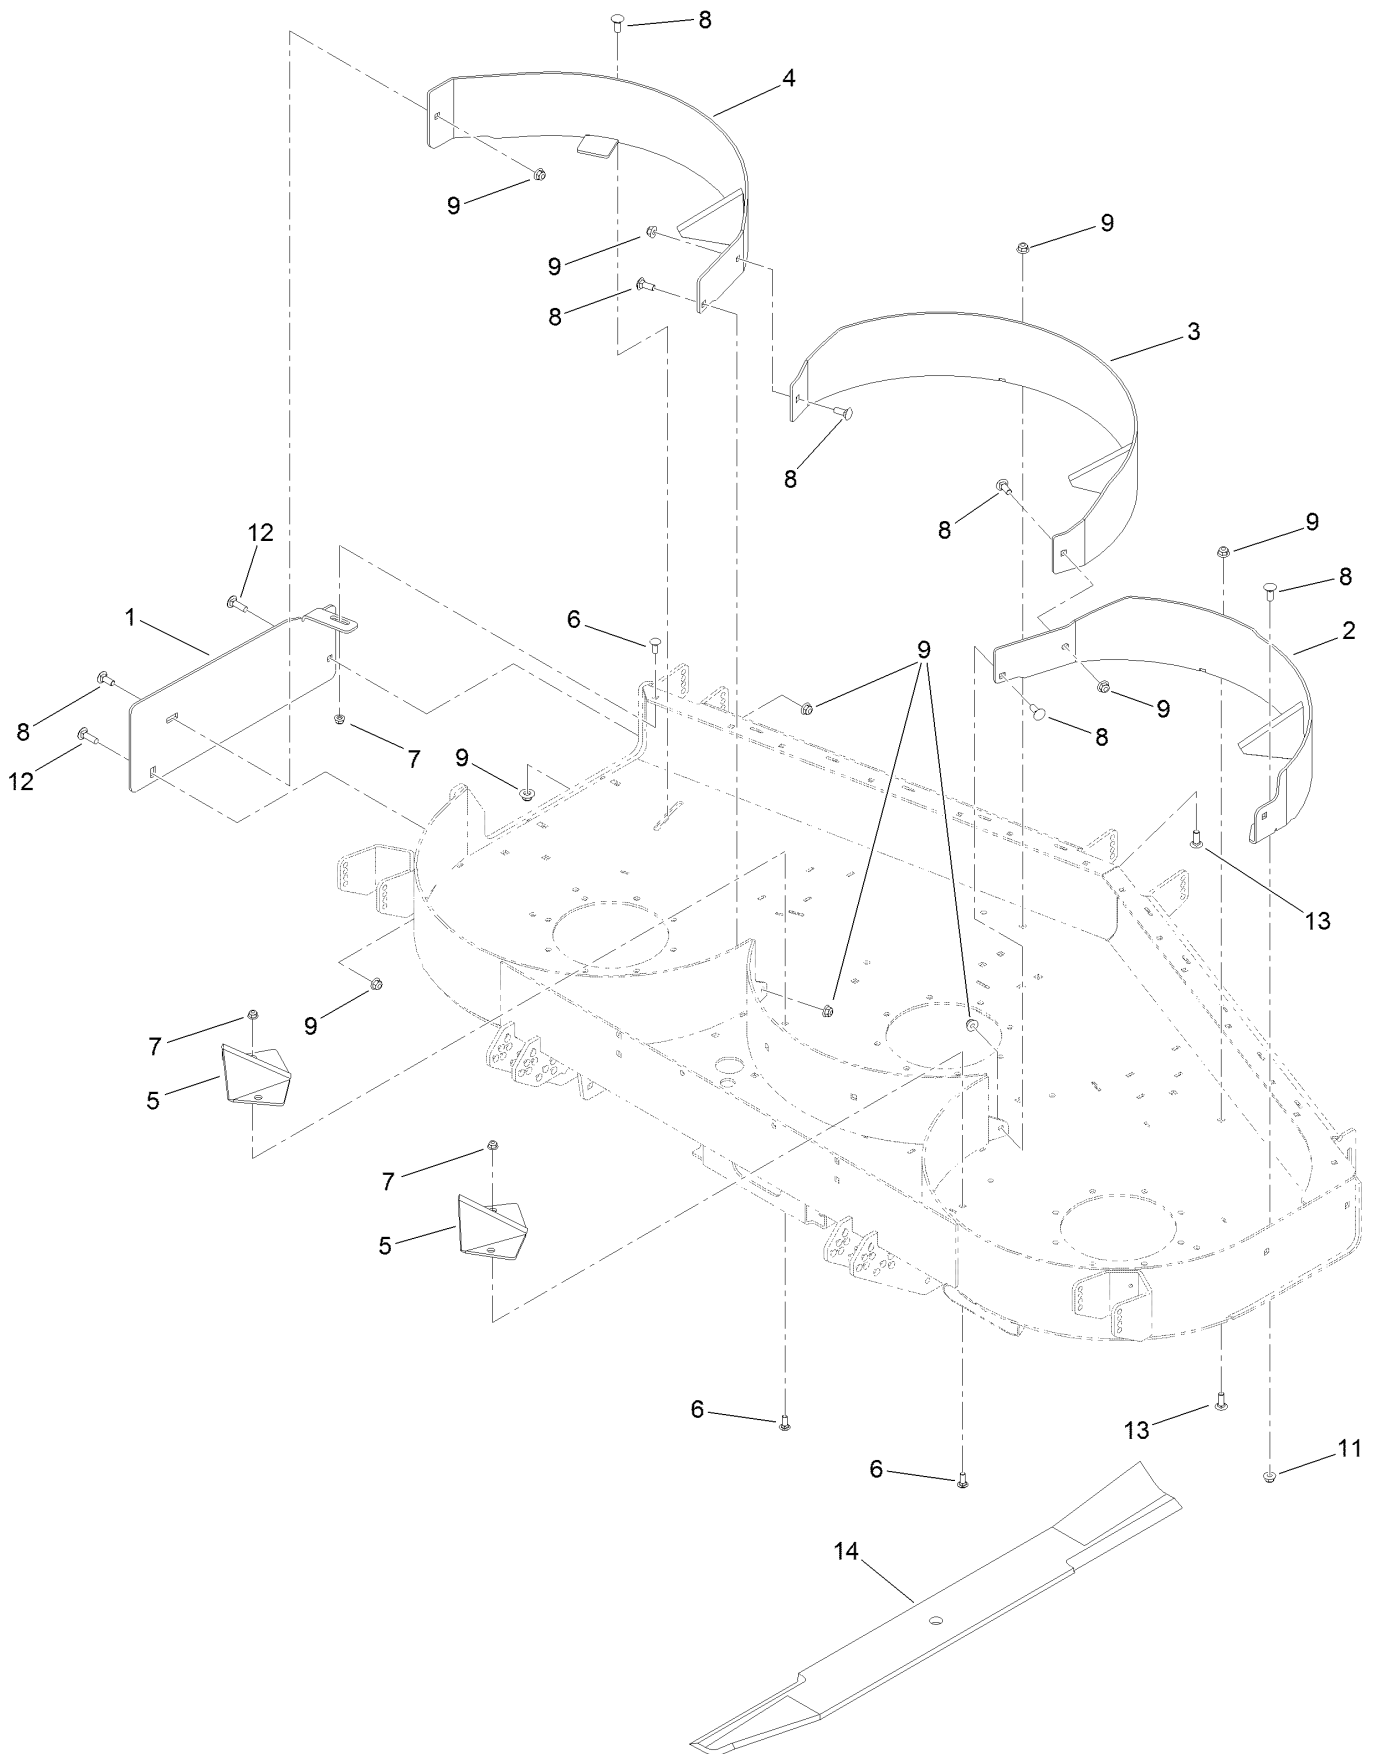

Count on it.

Parts Catalog

Recycler® Kit

**Groundsmaster® 3200 or 3300 Series
Traction Unit with 72in Side Discharge
Rotary Mower**

Model No. 31978

Recycler Kit Assembly

Recycler Kit Assembly (continued)

<i>Ref.</i>	<i>Part Number</i>	<i>Qty.</i>	<i>Description</i>	<i>Ref.</i>	<i>Part Number</i>	<i>Qty.</i>	<i>Description</i>
1	115-7471-01	1	Plate-Cover, Discharge	8	3231-2	7	Bolt-CARR
2	138-7326-01	1	Baffle-Recycler, LH	9	104-8301	10	Nut-HF, NI
3	115-7497-01	1	Baffle-Center	11	109-6658	1	Nut-Flange, NI
4	139-6660-01	1	Baffle-RH	12	3231-25	2	Bolt-CARR
5	107-1616-01	2	Kicker	13	3231-22	2	Screw-CARR
6	3230-16	5	Screw-CARR	14	140-3058-03	3	Blade-Rotary, 24.5 Recycling
7	104-8300	5	Nut-HF, NI				