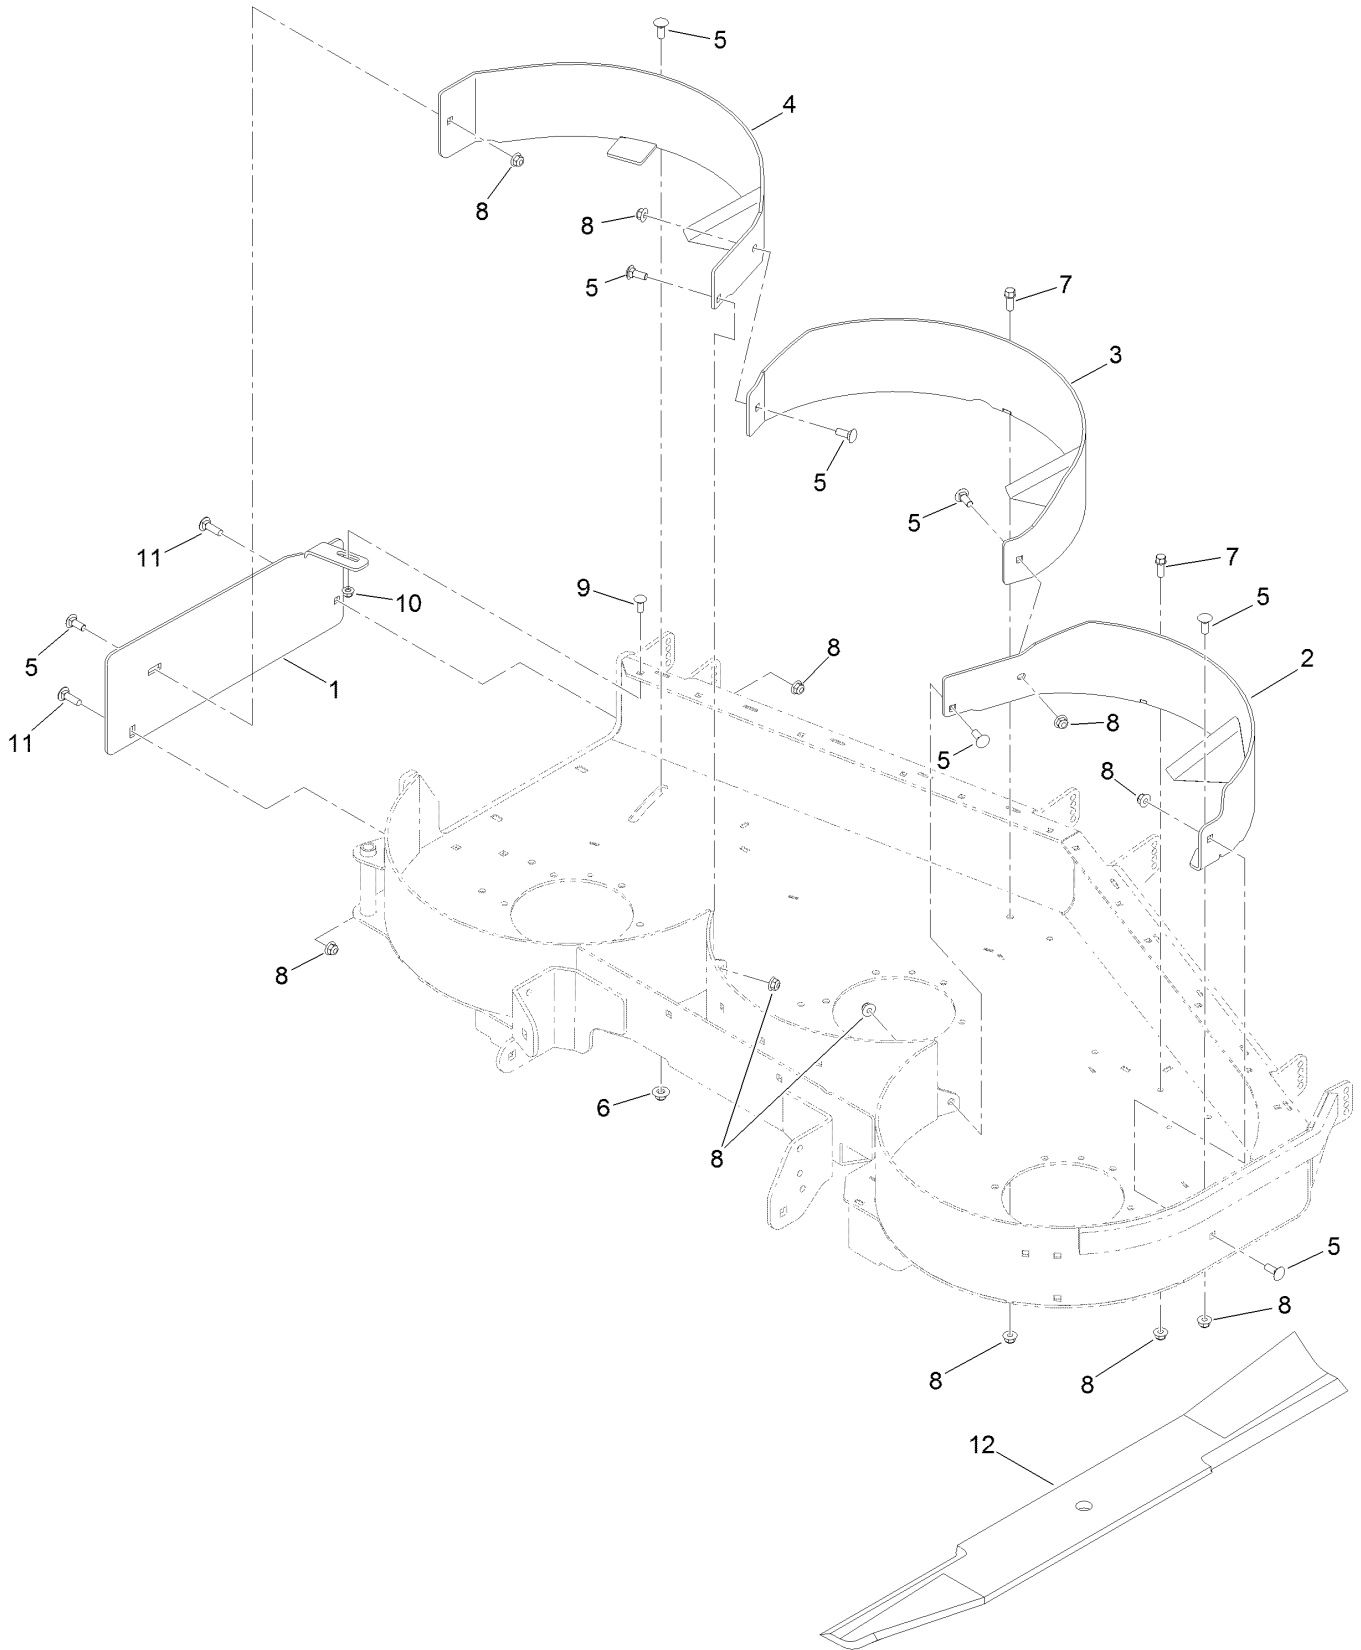

Count on it.

Parts Catalog

Recycler® Kit

**Groundsmaster® 3200 or 3300 Series
Traction Unit with 60in Side Discharge
Rotary Mower**

Model No. 31976

Recycler Kit Assembly

Recycler Kit Assembly (continued)

<i>Ref.</i>	<i>Part Number</i>	<i>Qty.</i>	<i>Description</i>	<i>Ref.</i>	<i>Part Number</i>	<i>Qty.</i>	<i>Description</i>
1	115-7471-01	1	Plate-Cover, Discharge	8	104-8301	10	Nut-HF, NI
2	138-7324-01	1	Baffle-Recycler, LH	9	3230-16	1	Screw-CARR
3	140-3140-01	1	Baffle-Center	10	104-8300	1	Nut-HF, NI
4	139-6656-01	1	Baffle-RH	11	3231-25	2	Bolt-CARR
5	3231-2	7	Bolt-CARR	12	140-3060-03	3	Blade-Rotary, 20.5 Recycling
6	109-6658	1	Nut-Flange, NI				
7	92-1624	2	Screw-HWH				