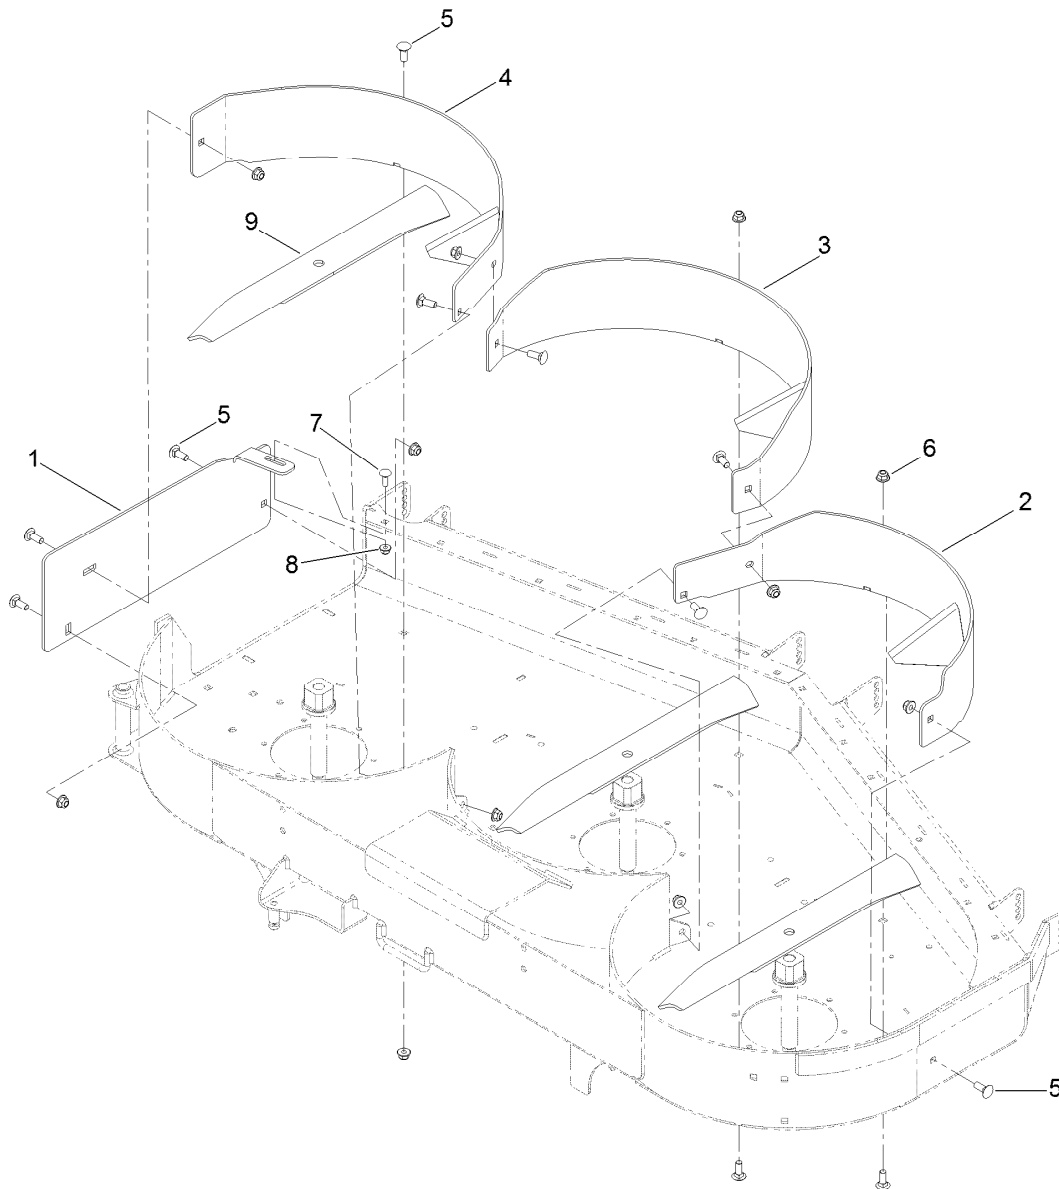

Count on it.

Parts Catalog

60in Recycler® Kit

Titan® HD 2500 Series Riding Mower

Model No. 133-2166

60in Recycler Assembly No. 133-2166

<i>Ref.</i>	<i>Part Number</i>	<i>Qty.</i>	<i>Description</i>
1	115-7471-01	1	Plate-Cover, Discharge
2	138-7324-01	1	Baffle-LH
3	115-7492-01	1	Baffle-Center
4	139-6656-01	1	Baffle-RH
5	3231-2	11	Bolt-CARR
6	104-8301	11	Nut-HF, NI
7	3230-16	1	Screw-CARR
8	104-8300	1	Nut-HF, NI
9	133-2161	3	Blade-Rotary, Recycling 20.5In