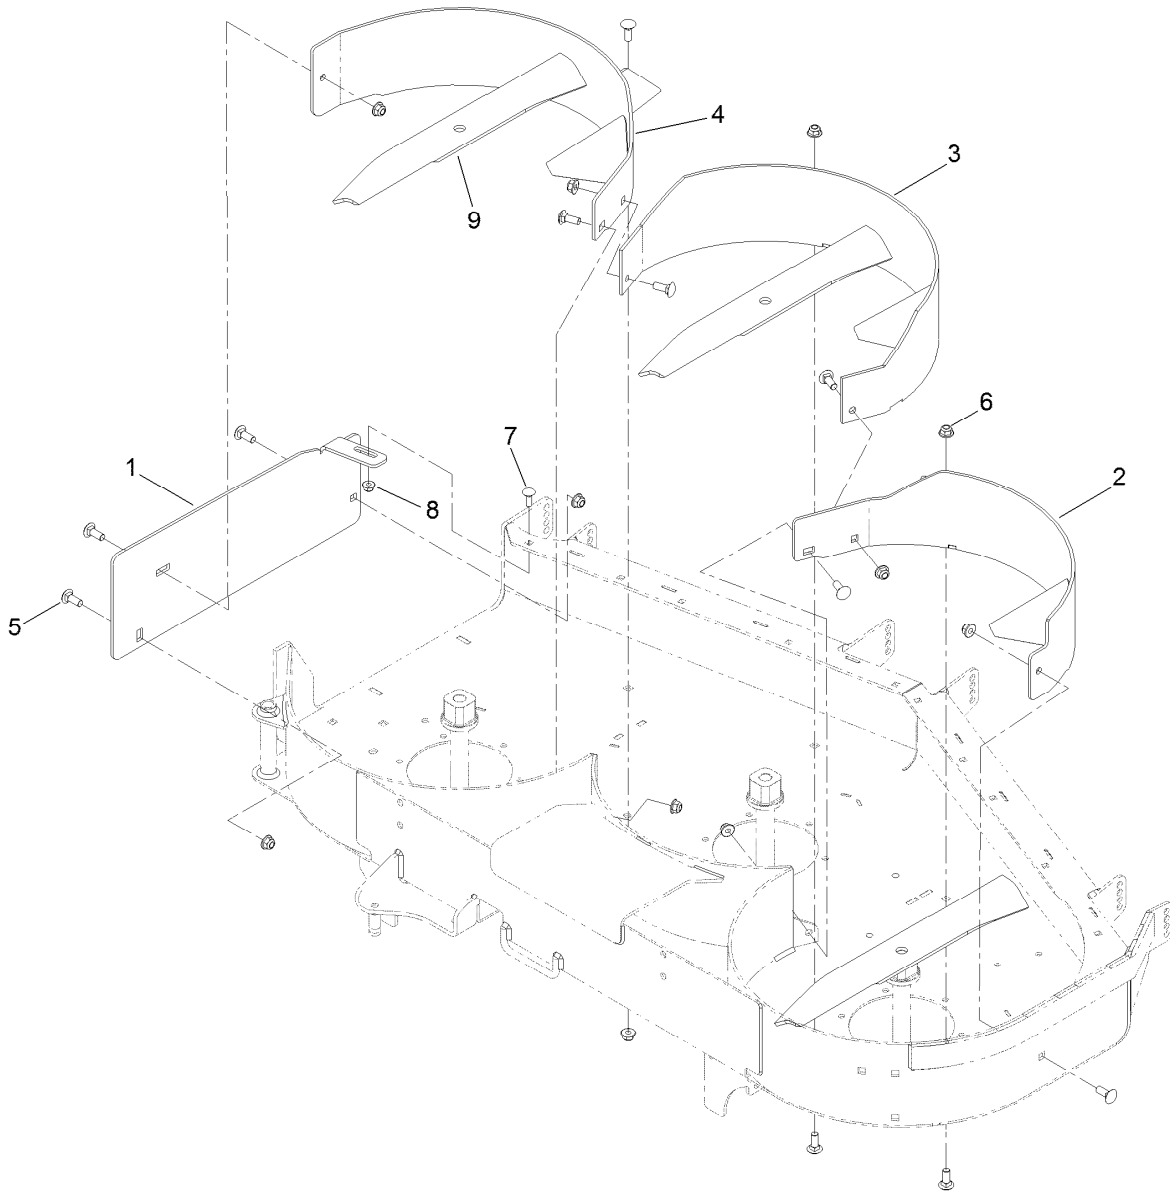

**Count on it.**

**Parts Catalog**

**52in Recycler® Kit**

**Titan® HD 2500 Series Riding Mower**

Model No. 133-2167

## 52in Recycler Assembly No. 133-2167

<i>Ref.</i>	<i>Part Number</i>	<i>Qty.</i>	<i>Description</i>
1	115-7471-01	1	Plate-Cover, Discharge
2	115-7476-01	1	Baffle-LH
3	115-7477-01	1	Baffle-Center
4	139-6654-01	1	Baffle-RH
5	3231-2	11	Bolt-CARR
6	104-8301	11	Nut-HF, NI
7	3230-16	1	Screw-CARR
8	104-8300	1	Nut-HF, NI
9	133-2162	3	Blade-Rotary, Recycling 18.0In