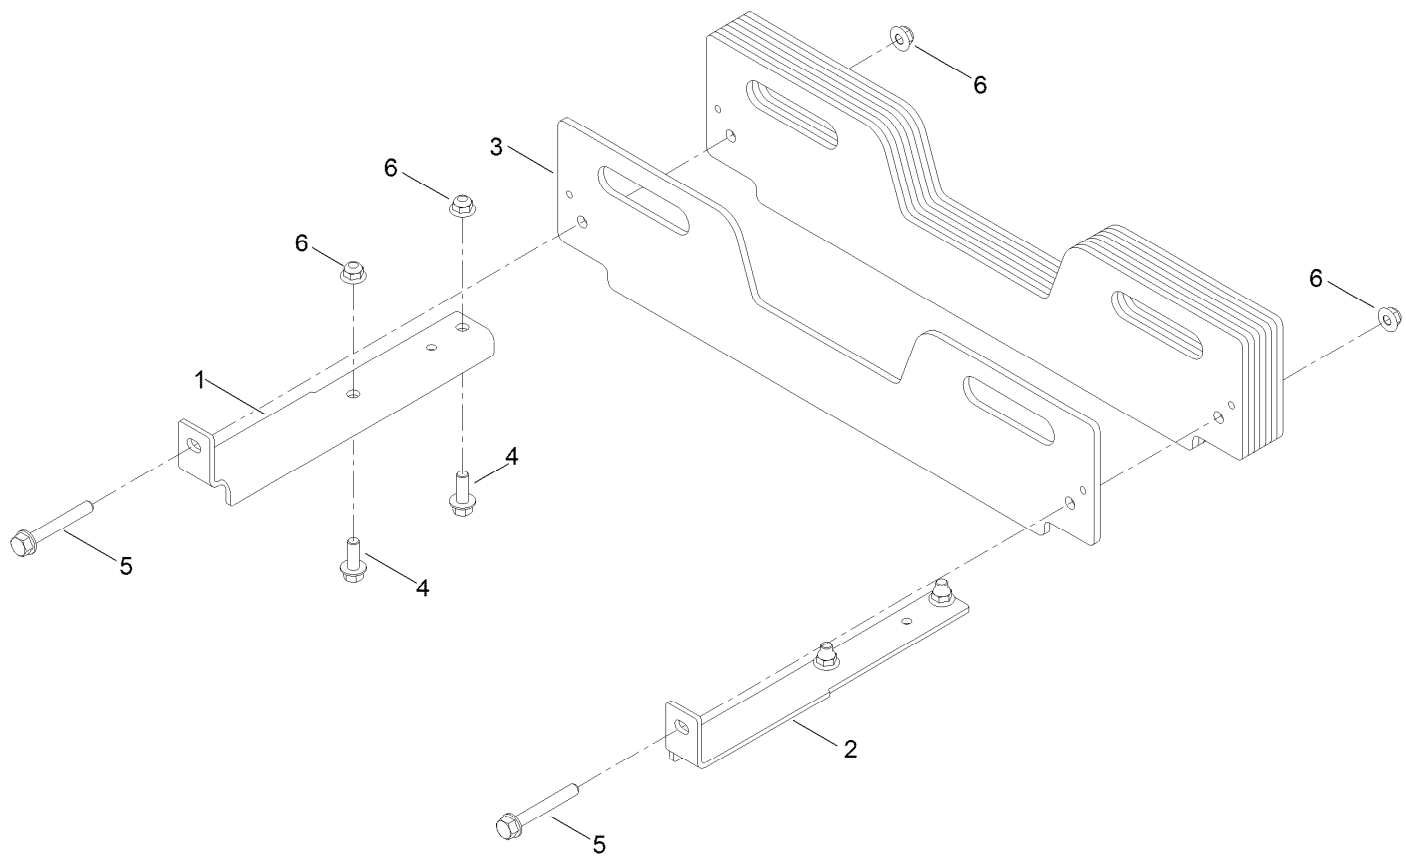

Count on it.

Parts Catalog

**Front Weight Kit
Zero-Turn-Radius Riding Mower**

Model No. 140-2050

Front Weight Kit Assembly No. 140-2050

Front Weight Kit Assembly No. 140-2050 (continued)

<i>Ref.</i>	<i>Part Number</i>	<i>Qty.</i>	<i>Description</i>	<i>Ref.</i>	<i>Part Number</i>	<i>Qty.</i>	<i>Description</i>
1	139-5815-03	1	Bracket-Weight, RH	4	139-2597	4	Screw-HHF
2	139-5817-03	1	Bracket-Weight, LH	5	140-5097	2	Screw-Spcl
3	139-7482-03	8	Weight-Bagger	6	119-4042	6	Nut-HF, NI