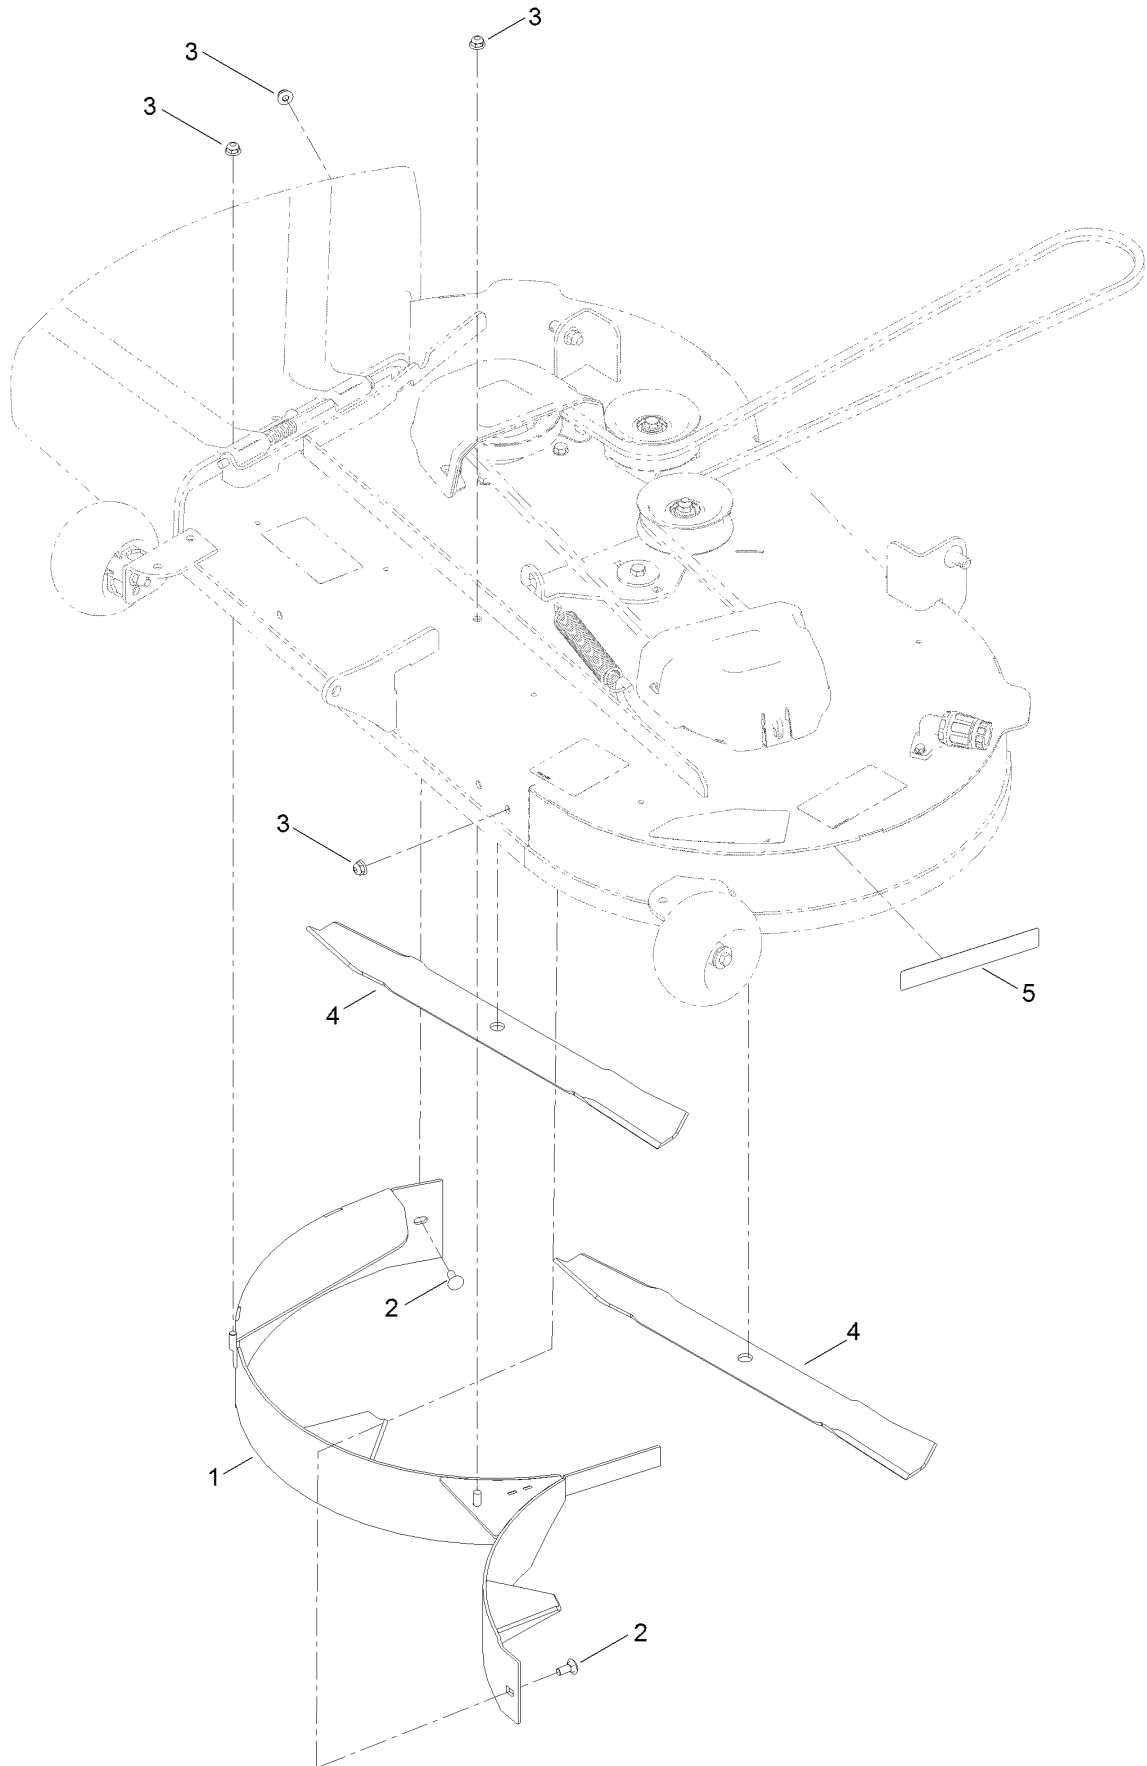

Count on it.

Parts Catalog

42in Recycler® Kit
TimeCutter® 4275 Riding Mower

Model No. 139-3265

42 Inch Recycler Assembly No. 139-3265

42 Inch Recycler Assembly No. 139-3265 (continued)

<i>Ref.</i>	<i>Part Number</i>	<i>Qty.</i>	<i>Description</i>	<i>Ref.</i>	<i>Part Number</i>	<i>Qty.</i>	<i>Description</i>
1	138-9837-03	1	Baffle-Recycling	4	117-5376-03	2	Blade-Mulch
2	139-2630	2	Bolt-CARR	5	119-2368	1	Decal-Recycler
3	119-4041	4	Nut-HF				