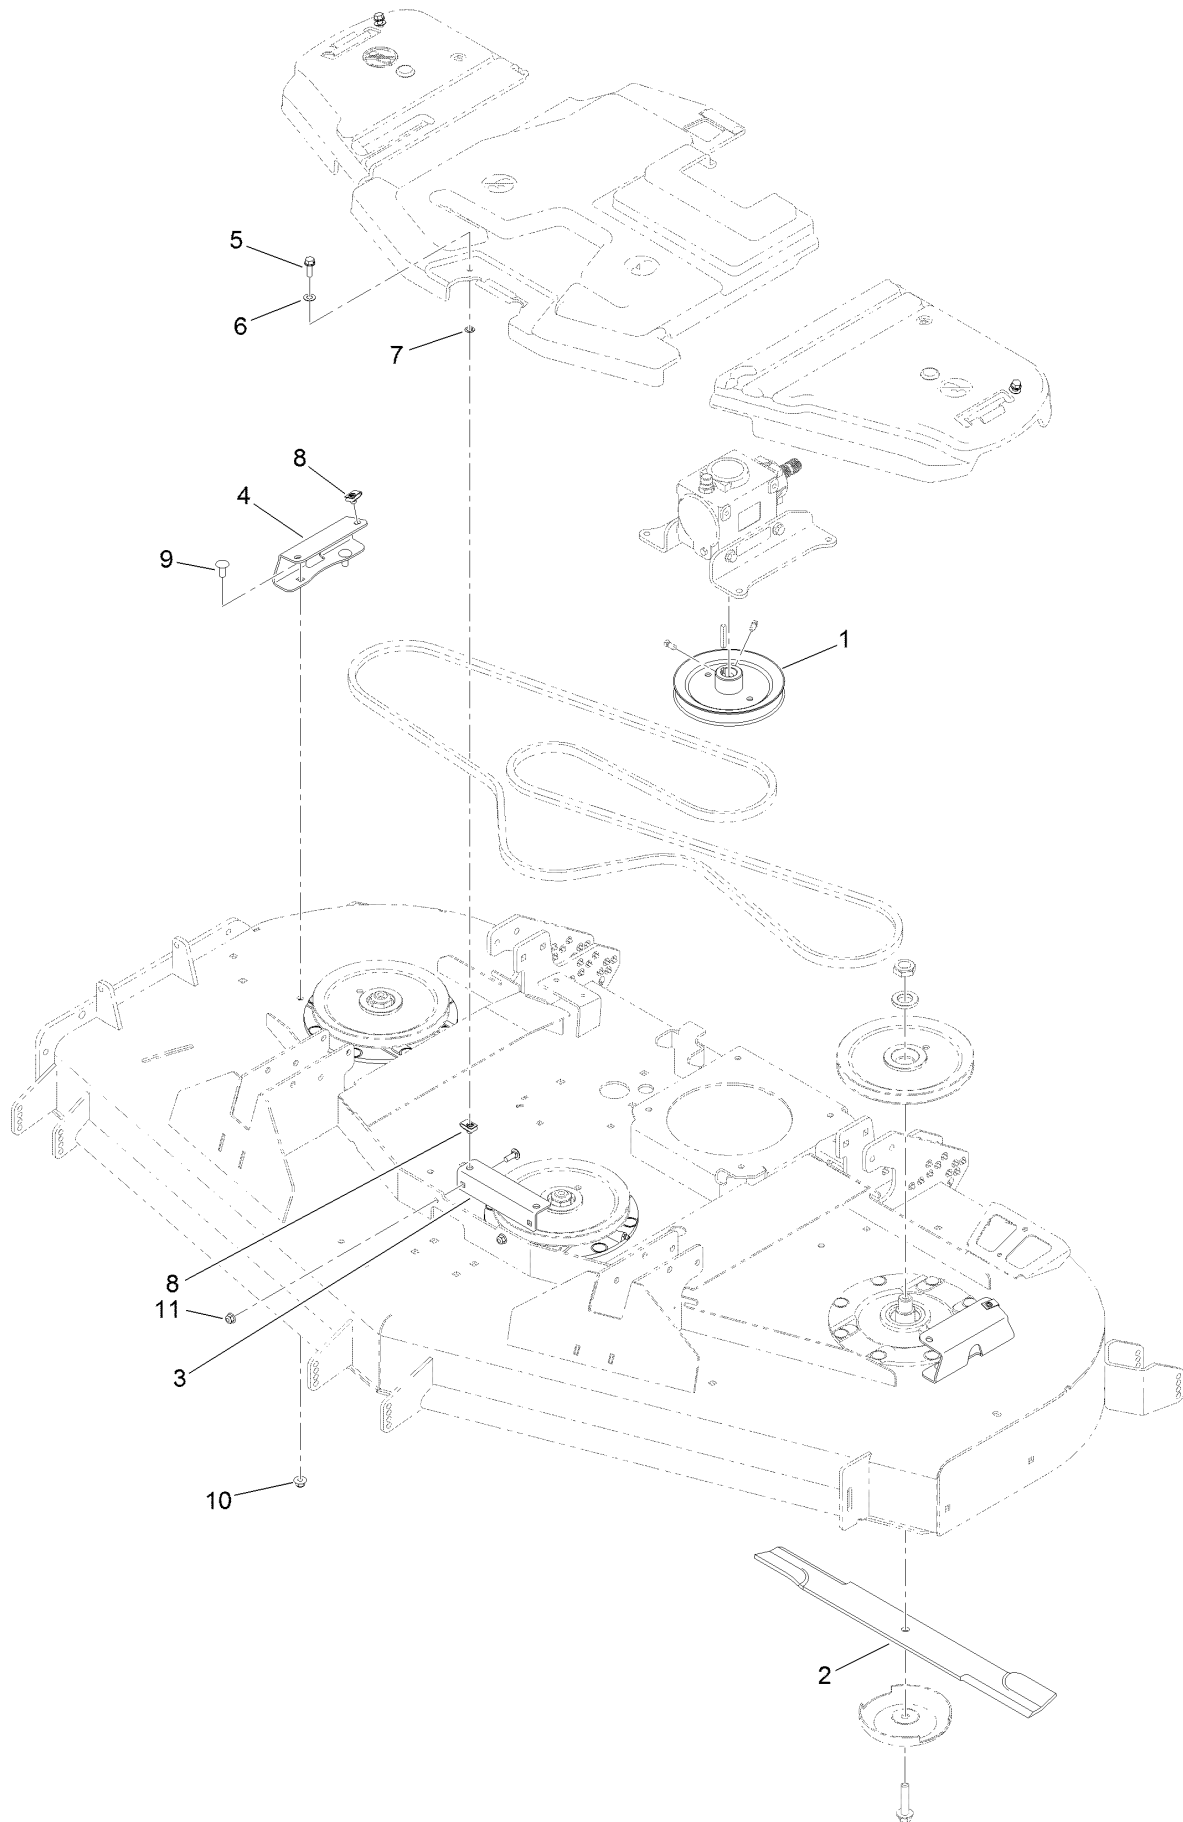

Count on it.

Parts Catalog

CE Kit

**Groundsmaster® 3200 or 3300 Series with
60in Rear Discharge Rotary Mower**

Model No. 31959

CE Kit Assembly

CE Kit Assembly (continued)

<i>Ref.</i>	<i>Part Number</i>	<i>Qty.</i>	<i>Description</i>	<i>Ref.</i>	<i>Part Number</i>	<i>Qty.</i>	<i>Description</i>
1	140-3055	1	Pulley	6	73-0041	3	Washer-Thrust
2	140-3059-03	3	Blade-Rotary, 20.5 Low Flow	7	117-2749	3	Nut-Push
3	140-3066-03	1	Bracket-Belt Cover, Middle (CE)	8	94-2413	3	Nut-U
4	114-5882-01	2	Bracket-Cover, Belt	9	3231-27	4	Screw-CARR
5	3234-29	3	Screw-HHF	10	104-8301	4	Nut-HF, NI
				11	104-8300	1	Nut-HF, NI