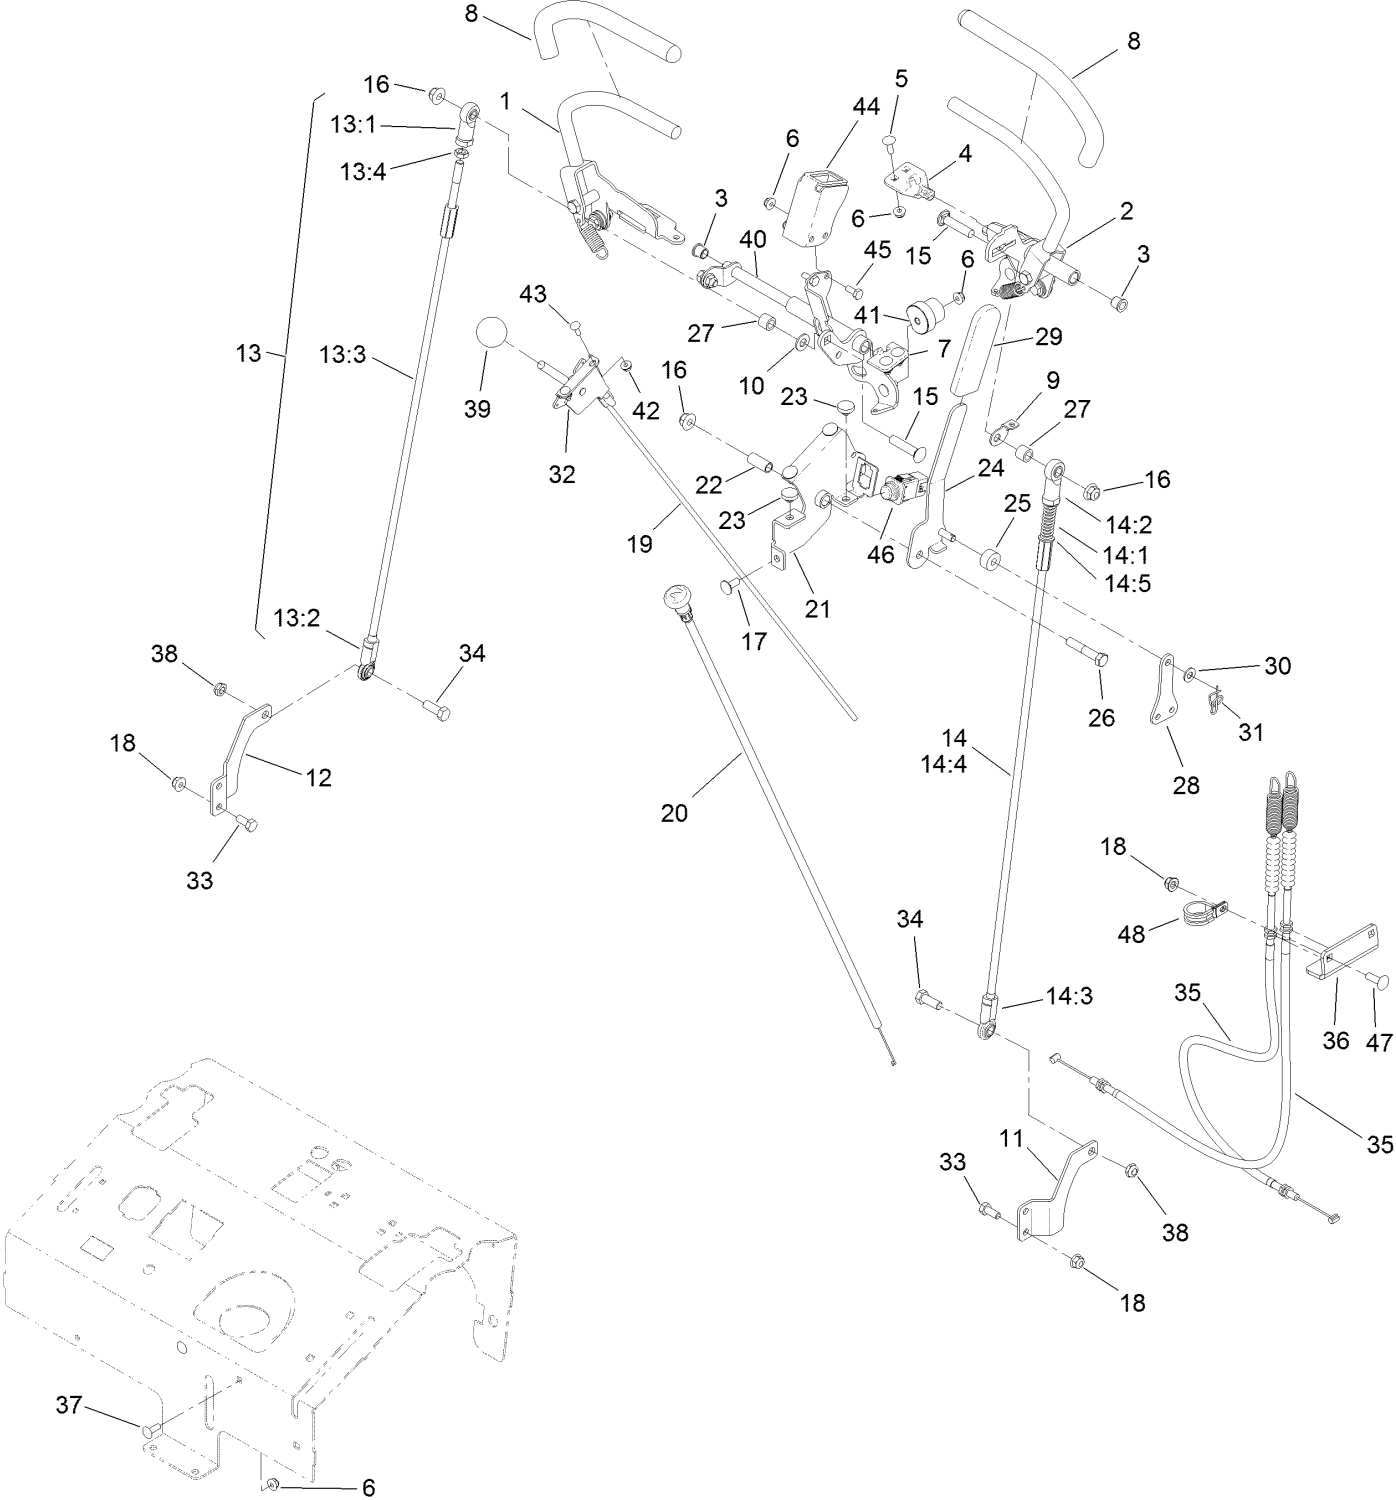

Control Assembly

Control Assembly (continued)

<i>Ref.</i>	<i>Part Number</i>	<i>Qty.</i>	<i>Description</i>	<i>Ref.</i>	<i>Part Number</i>	<i>Qty.</i>	<i>Description</i>
1	132-9048	1	RH Control Handle ASM	21	132-8919-03	1	Bracket-Brake, Pivot
2	132-9047	1	LH Control Handle ASM	22	131-3562	1	Bearing-Sleeve
3	103-9928	2	Bearing	23	1-513658	2	Bumper
4	120-3288	1	Tab-Pivot, LH	24	132-8920-03	1	Handle-Arm, Brake
5	3229-1	4	Bolt-CARR	25	132-9064	1	Bushing-Brake
6	104-7201	10	Nut-HF	26	323-10	1	Screw-HH
7	120-3287	1	Tab-Pivot, RH	27	93-9847	2	Spacer
8	119-0222	2	Grip	28	132-1188	1	Yoke-Cable
9	132-7538	1	Bracket-Adjustment, Speed	29	1-633268	1	Grip-Lever
10	3256-24	1	Washer-Flat	30	93-6079	1	Spacer-Nylon
11	131-5748-03	1	Bracket-Hydro, LH	31	112-1491	1	Pin-Cotter
12	131-5747-03	1	Bracket-Hydro, RH	32	110-5547	1	Lever-Control
13	132-9010	1	RH Control Rod ASM	33	322-3	5	Screw-HH
13:1	92-7008	1	End-Rod, Female	34	323-6	2	Screw-HH
13:2	103-1167	1	Joint-Ball End, LH	35	132-8921	2	Cable-Brake
13:3	132-7515	1	Rod-Control	36	132-8923-03	1	Bracket-Cable, Brake
13:4	3220-3	1	Nut-HJ	37	3229-25	2	Screw-CARR
14	132-9009	1	LH Control Rod ASM	38	3296-59	2	Nut-Lock, NI
14:1	1-603807	1	Spring-Return, Neutral	39	1-603175	1	Knob-Ball
14:2	92-7008	1	End-Rod, Female	40	132-9029-03	1	Pivot/Plate Switch ASM
14:3	103-1167	1	Joint-Ball End, LH	41	126-1499	2	Cam
14:4	132-7515	1	Rod-Control	42	32128-17	2	Nut-Lock, Flange
14:5	3256-45	2	Washer-Flat	43	1-807533	2	Bolt-CARR
15	3231-29	2	Screw-CARR	44	132-9027-03	1	Bracket-Switch
16	104-8301	3	Nut-HF, NI	45	321-3	2	Screw-HH
17	3230-23	3	Screw-CARR	46	100-1268	1	Switch-Plunger
18	104-8300	10	Nut-HF, NI	47	3230-22	2	Screw-CARR
19	115-1211	1	Cable-Control	48	2412-104	1	Clamp-R
20	132-9035	1	Cable-Choke