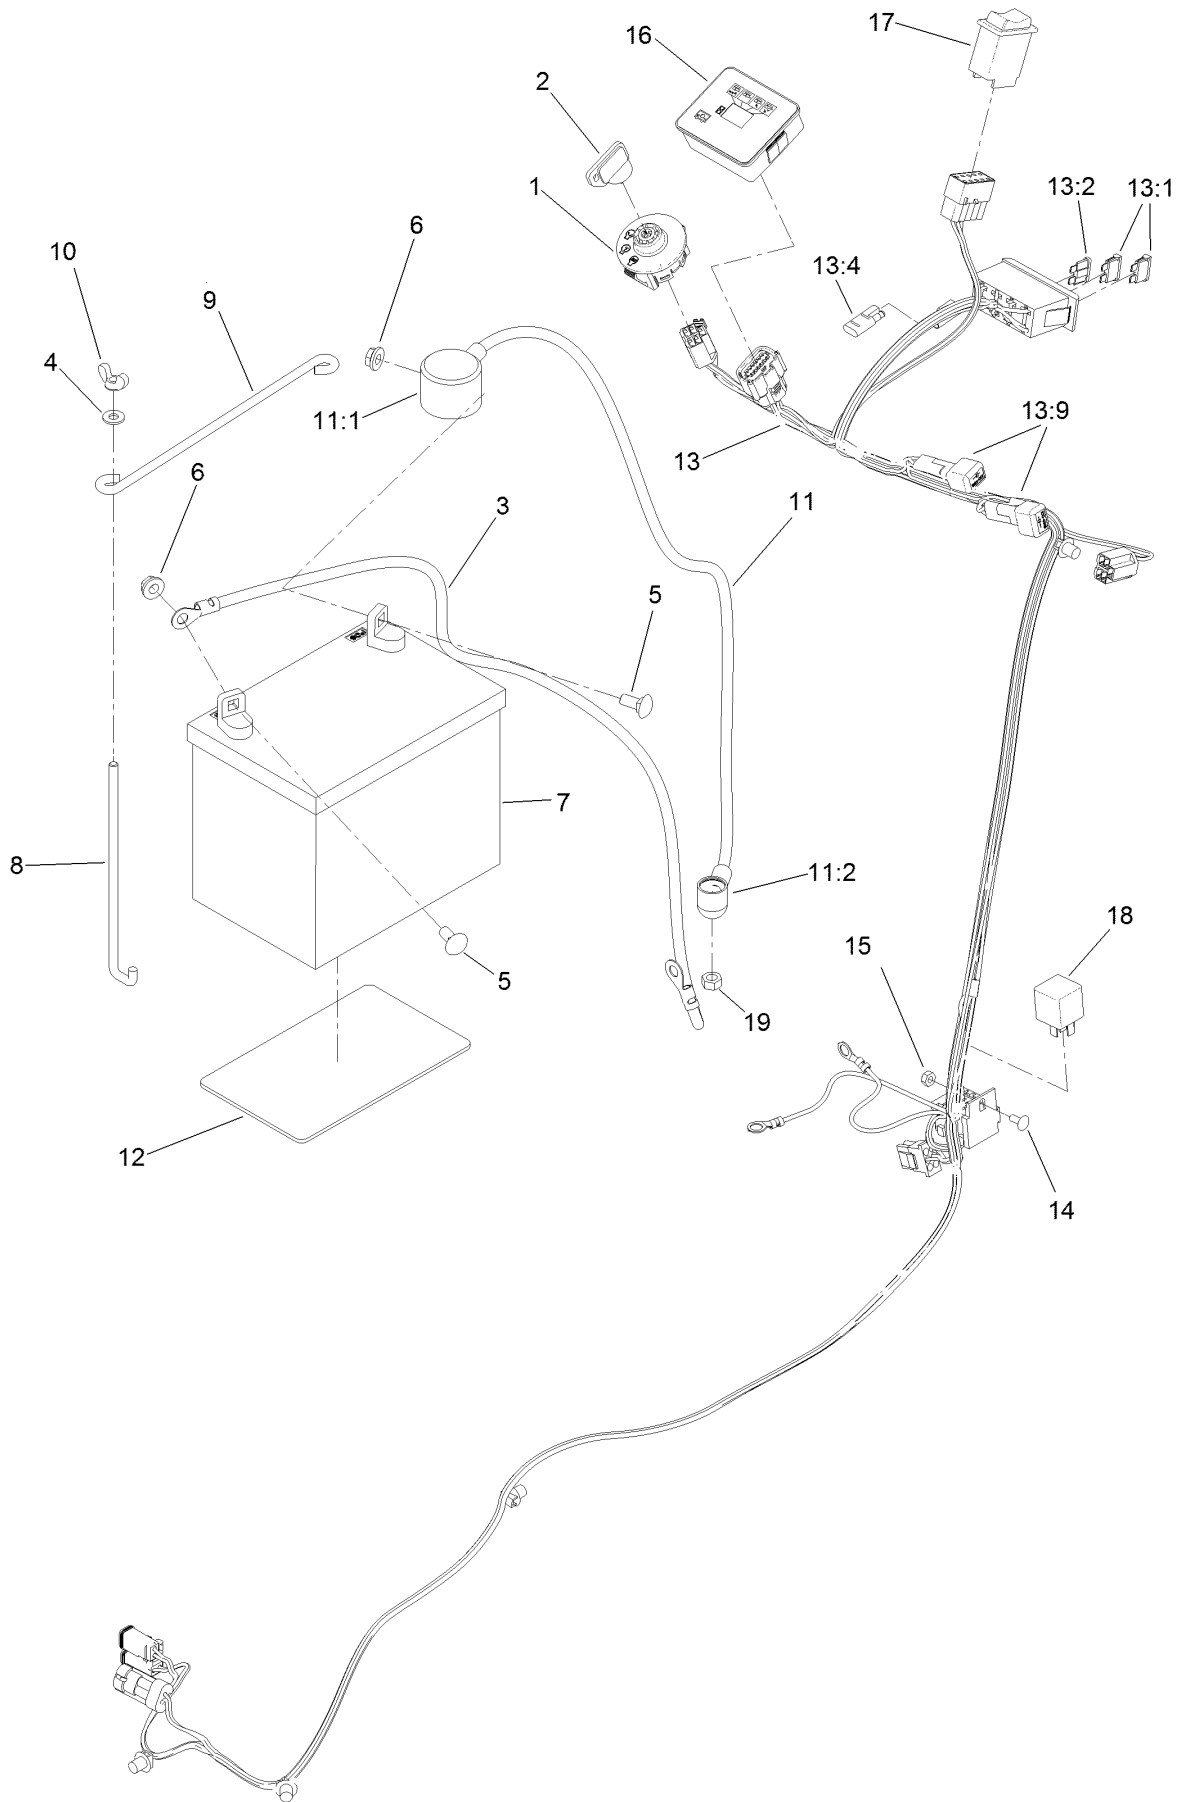

Electrical Harness Assembly

Electrical Harness Assembly (continued)

<i>Ref.</i>	<i>Part Number</i>	<i>Qty.</i>	<i>Description</i>	<i>Ref.</i>	<i>Part Number</i>	<i>Qty.</i>	<i>Description</i>
1	117-2222	1	Switch-Ignition	12	62-4300	1	Pad-Skid, Anti
2	63-8360	1	Key-Ignition	13	132-8870	1	Harness-Wire
3	117-7240	1	Cable-Battery, Negative	13:1	109355	2	Fuse-Blade, 15 Amp
4	3256-22	2	Washer-Flat	13:2	114241	1	Fuse-Blade, 7.5 Amp
5	3230-1	2	Bolt-CARR	13:4	116-0053	1	Cap-Plug
6	32128-20	2	Nut-HF	13:9	100-4918	2	Diode
7	99-7421	1	Battery	14	1-807513	1	Bolt-CARR
8	100-6435	2	Post-Battery	15	3296-2	1	Nut-Lock, NI
9	100-6434	1	Rod-Hold Down, Battery	16	132-8959	1	Module, Hour Meter
10	32103-22	2	Nut-Wing	17	AU113664	1	Switch-Rocker, 2 Pole
11	109-7630	1	Positive Battery Cable ASM	18	1-643275	1	Relay
11:1	109-2407	1	Insulator-Battery	19	33014-00	1	Nut-Hex
11:2	1-543393	1	Insulator-Solenoid