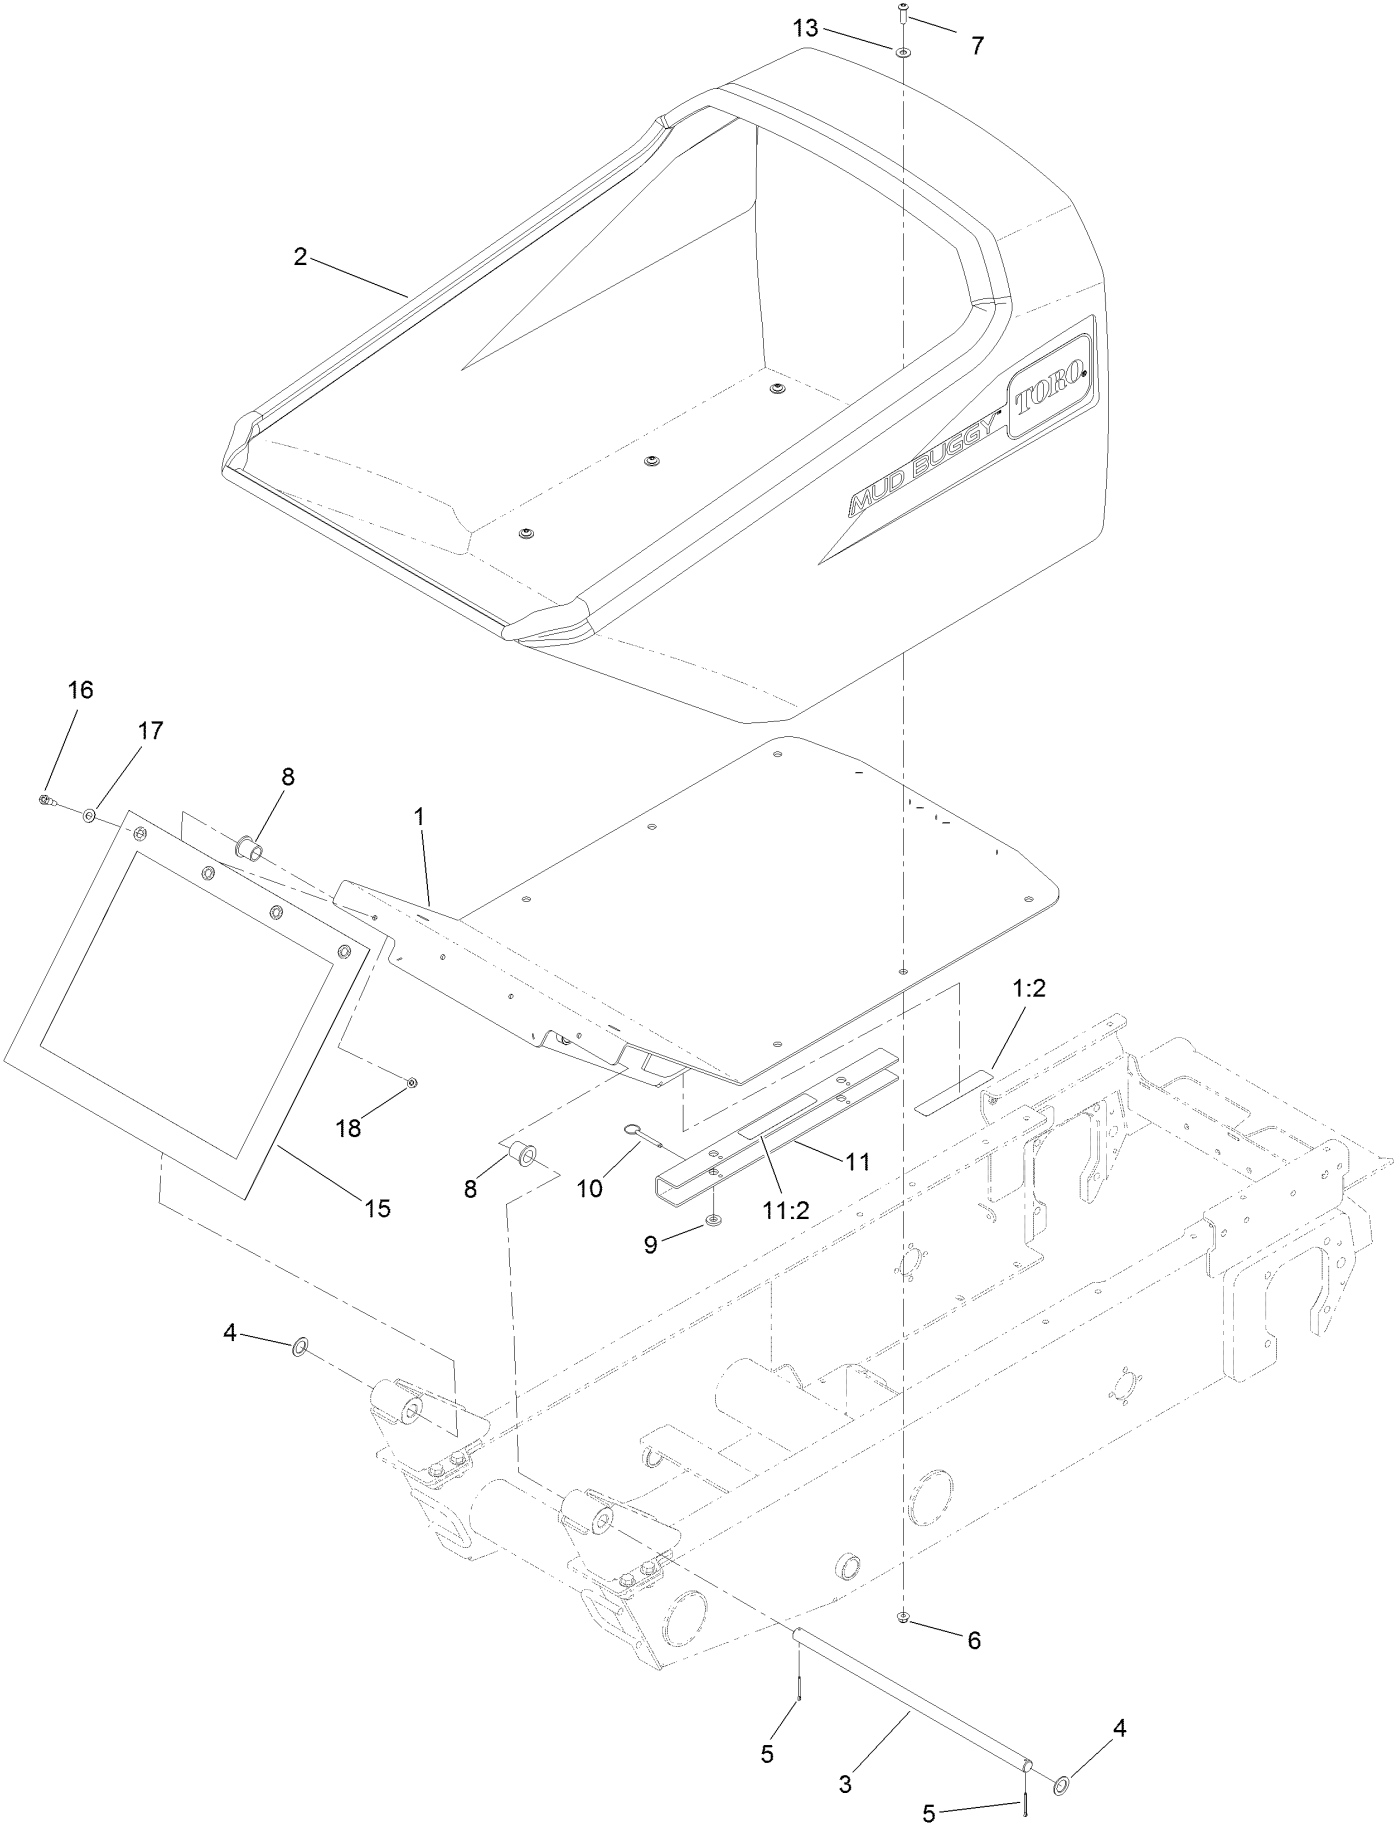

Hopper Assembly

Hopper Assembly (continued)

<i>Ref.</i>	<i>Part Number</i>	<i>Qty.</i>	<i>Description</i>	<i>Ref.</i>	<i>Part Number</i>	<i>Qty.</i>	<i>Description</i>
1	136-4649	1	Hopper Base ASM	9	83-1470	2	Washer-Neoprene
1:2	115-4858	1	Decal-Danger	10	108-0094	2	Pin-Cotterless
2	125-4806	1	Hopper-Mortar	11	130-5315	1	Arm-Locking
3	132-8854	1	Shaft-Pivot,Tub	11:2	115-4858	1	Decal-Danger
4	99-4958	2	Spacer	13	3256-4	6	Washer-Flat
5	3272-13	2	Pin-Cotter	15	132-9044	1	Shield-Splatter
6	104-8301	6	Nut-HF, NI	16	28-0540	4	Bolt-Shoulder
7	3274-63	6	Screw-HSBH	17	3256-25	4	Washer-Flat
8	1-303514	2	Bearing-Flanged	18	104-8300	4	Nut-HF, NI