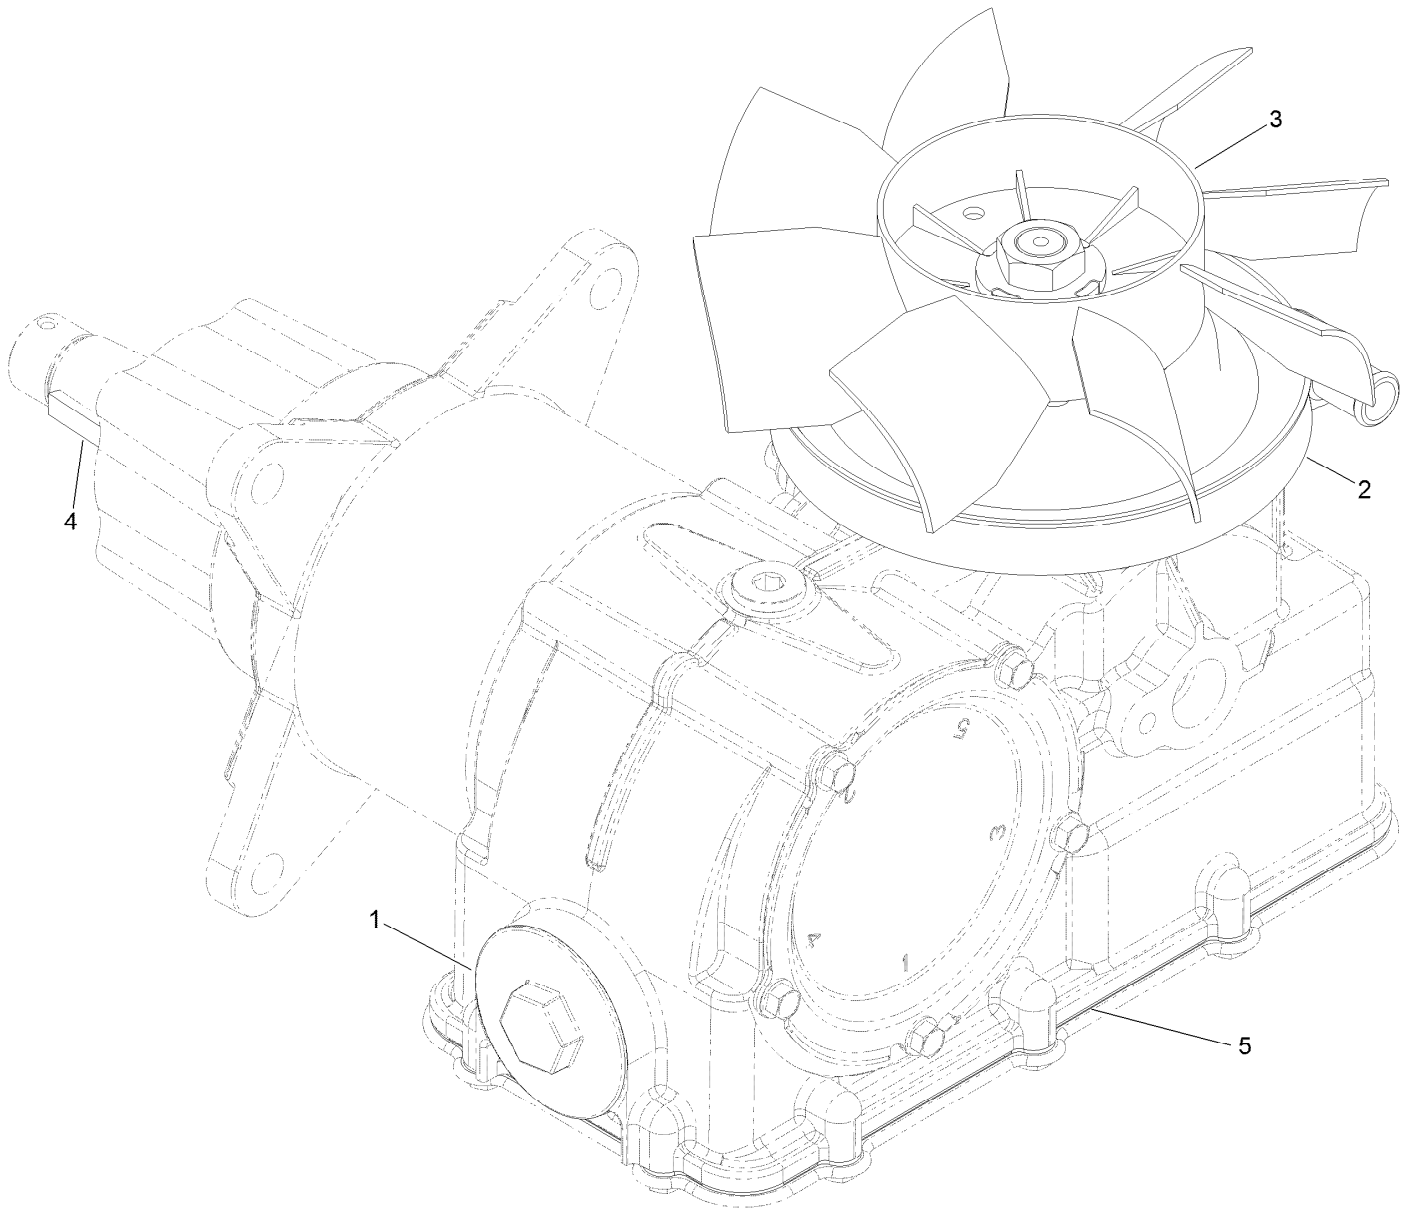

Hydraulic Pump Assembly (continued)

<i>Ref.</i>	<i>Part Number</i>	<i>Qty.</i>	<i>Description</i>	<i>Ref.</i>	<i>Part Number</i>	<i>Qty.</i>	<i>Description</i>
1	132-8802	1	LH Hydro Transaxle ASM	19:1	237-22	1	O-Ring
2	132-8803	1	RH Hydro Transaxle ASM	19:2	237-42	1	O-Ring
3	109-0448	1	Tank-Hydraulic	20	132-7563	1	Hose-Breather, Transmission
3:1	103-1948	1	Cap-Reservoir, HYD	21	132-8941	1	Hose-Hydraulic
3:2	103-1949	1	Gasket-Cap	22	132-8942	1	Hose-Hydraulic
4	132-1135	1	Tank-HYD	23	340-98	1	Fitting-Elbow, 90 DEG
4:1	133-8677	1	Cap-Vented	23:1	237-79	1	O-Ring
5	3234-47	5	Screw-HHF	23:2	237-30	1	O-Ring
7	340-2	4	Fitting-Straight	24	132-8948	1	Hose-Hydraulic
7:1	237-22	1	O-Ring	25	132-8949	1	Hose-Hydraulic
7:2	237-42	1	O-Ring	26	132-8950	1	Hose-Hydraulic
8	115-4212	1	Decal-Warning	27	105-7456	2	Pin-Pivot
9	132-8835	1	Cylinder-Hydraulic	28	3272-23	4	Pin-Cotter
9:1	132-9084	1	Seal Kit	29	132-8933	1	Hose-HYD, Hydro
10	132-8858	1	Belt	30	132-8934	1	Hose-HYD, Hydro
11	100-1270	1	Switch-Proximity	31	132-8935	1	Hose-HYD, Hydro
12	3229-20	2	Screw-CARR	32	3290-378	4	Tie-Cable
13	3296-2	2	Nut-Lock, NI	33	132-9032-03	1	Bracket-Hose Retainer
14	105-0618	1	Screw-Selfdr	34	104-8300	2	Nut-HF, NI
15	132-8989	1	Hydraulic Manifold ASM	35	100-6127	1	Sleeve-Protective
16	132-5127	1	Tee	36	132-9092	1	Plate-Switch, Proximity
17	136-0549-01	1	Lock-Tank	37	92-2379	1	Clamp-Hose
18	2412-129	6	Clamp-Hose				
19	340-77	3	Fitting-Elbow, 90 DEG				

LH Hydro Transaxle Assembly No. 132-8802