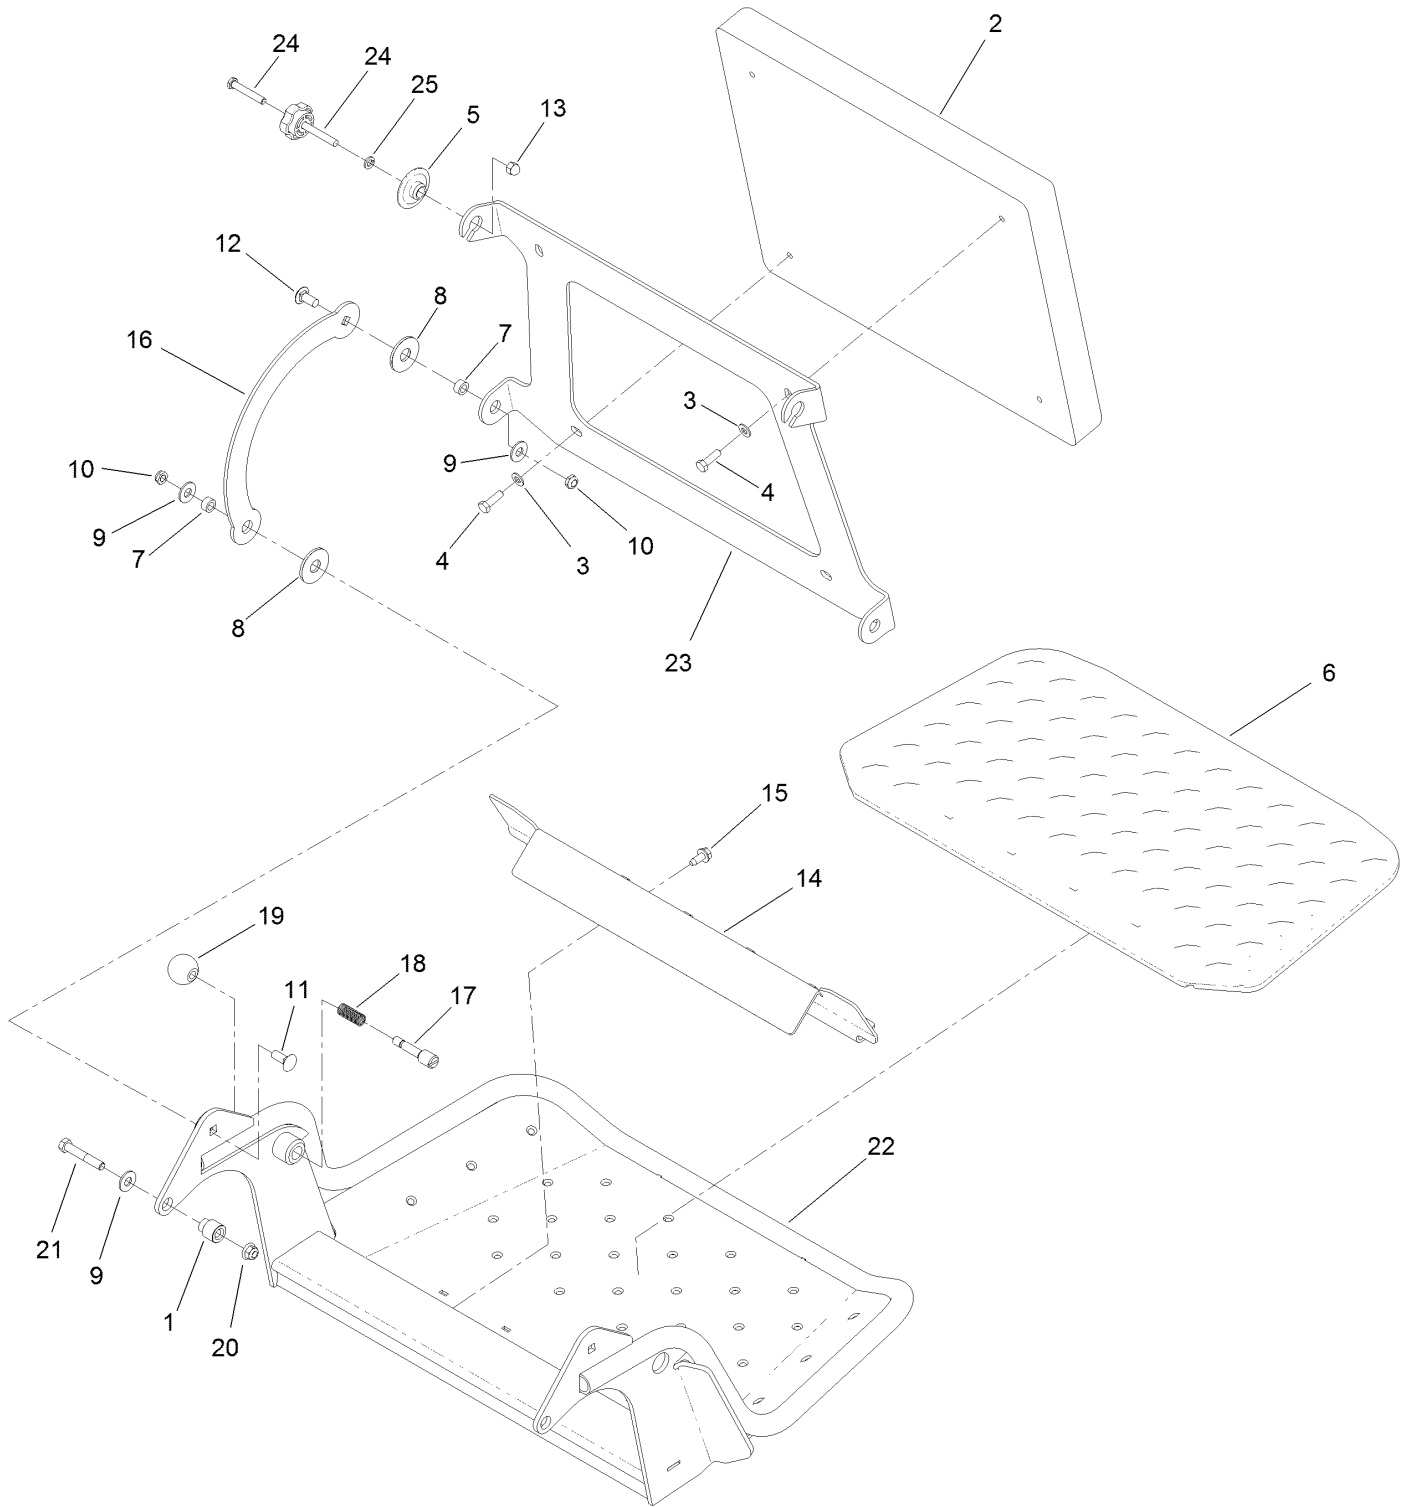

Platform Assembly

Platform Assembly (continued)

<i>Ref.</i>	<i>Part Number</i>	<i>Qty.</i>	<i>Description</i>	<i>Ref.</i>	<i>Part Number</i>	<i>Qty.</i>	<i>Description</i>
1	132-7583	2	Bushing-Flanged	14	136-5669-03	1	Clamp-Shield
2	117-9739	1	Pad-Cushion	15	32144-70	2	Screw-HWHTF
3	3256-23	4	Washer-Plain	16	114-1915-03	2	Link-Pad
4	121-7999	4	Screw-HH	17	119-8650	1	Pin-Latch
5	116-2886	2	Slide-Bushing	18	114-5348	1	Spring
6	126-7157	1	Mat-Platform	19	1-603175	1	Knob-Ball
7	111044	4	Spacer	20	104-8301	2	Nut-HF, NI
8	114-0463	4	Washer-Friction, Composite	21	323-11	2	Screw-HH
9	3256-4	6	Washer-Flat	22	120-8475-03	1	Platform ASM
10	3296-59	4	Nut-Lock, NI	23	120-8499-03	1	Hinge-Pad
11	3231-2	2	Bolt-CARR	24	133-1426	2	Knob
12	3231-27	2	Screw-CARR	25	3253-4	2	Washer-Lock
13	131-4535	2	Nut-Acorn