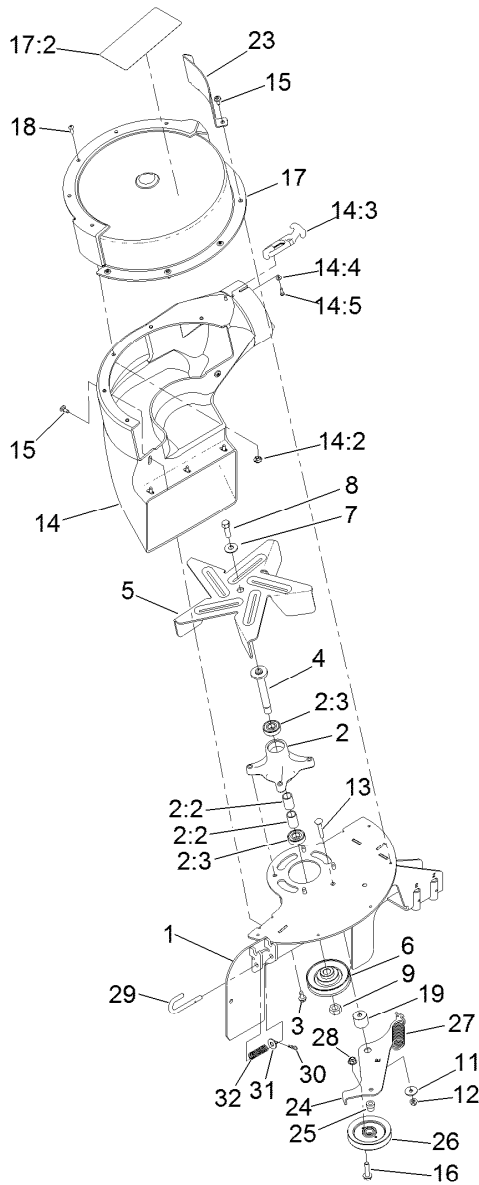

Count on it.

Parts Catalog

60in Blower and Drive Kit

**E-Z Vac™ Standard Bagger for TITAN® HD
1500 or 2000 Series Riding Mower**

Model No. 78403—Serial No. 40000000 and Up

60in Blower and Drive Assembly

<i>Ref.</i>	<i>Part Number</i>	<i>Qty.</i>	<i>Description</i>	<i>Ref.</i>	<i>Part Number</i>	<i>Qty.</i>	<i>Description</i>
1	135-4482	1	Blower ASM	10	3229-1	2	Bolt-CARR
2	1-353050	1	Shaft-Catcher, Grass	11	3296-42	2	Nut-Lock, NI
3	1-806323	1	Pin-Roll	12	120-3251-01	1	Baffle-Bagger
4	126-7717	1	Drive-Jackshaft	13	3230-16	1	Screw-CARR
5	126-6341	1	Belt-4L Section	14	104-8300	1	Nut-HF, NI
6	135-5246	1	Cover-Belt	15	3231-27	2	Screw-CARR
7	98-8332	1	Knob	16	104-8301	2	Nut-HF, NI
8	117-0342-01	1	Bracket-Cover, Belt	20	116-7306	1	Nut-Hex
9	609900	1	Nut-Speed	21	103-2802	1	Washer

Blower Assembly No. 135-4482

Ref.	Part Number	Qty.	Description	Ref.	Part Number	Qty.	Description
1	135-4483-03	1	Support-Blower	14:5	3290-500	4	Screw-PPH
2	121-0751	1	Spindle ASM	15	120-7950	10	Screw
2:2	120-7935	2	Spacer	16	114-4681	1	Screw-HHF
2:3	136-5441	2	Bearing-Ball	17	137-5003	1	Blower Cover ASM
3	32144-70	4	Screw-HWHTF	17:2	136-4164	1	Decal-Danger
4	137-7009	1	Shaft-Spindle	18	3258-166	5	Screw-PRH
5	133-4336	1	Fan-Blower	19	135-4488	1	Spacer-Stepped
6	135-3436	1	Sheave-Offset	23	136-9213-03	1	Guard-Blower
7	3290-465	1	Washer-Belleville	24	135-4486	1	Arm-Idler
8	108-8823	1	Screw-HH	25	1-653367	1	Spacer-Hub
9	3219-16	1	Nut-Hex	26	103-0483	1	Flat-Idler
11	5-4460	1	Washer-Pivot	27	1-653331	1	Spring-Idler
12	104-8300	1	Nut-HF, NI	28	104-8301	1	Nut-HF, NI
13	127-6841	1	Screw-CARR	29	116-4356	1	Pin-Latch
14	135-5461	1	Blower Chute ASM	30	3290-307	1	Pin-Cotter
14:2	136-9187	5	Insert-T-Nut	31	3256-4	1	Washer-Flat
14:3	103-4080	2	Latch-Rubber ●	32	121-3249	1	Spring-Compression
14:4	9202704	4	Washer-Flat				

● Kit No. 103-4188 - Contains catch, rubber latch, and mounting hardware

Count on it.