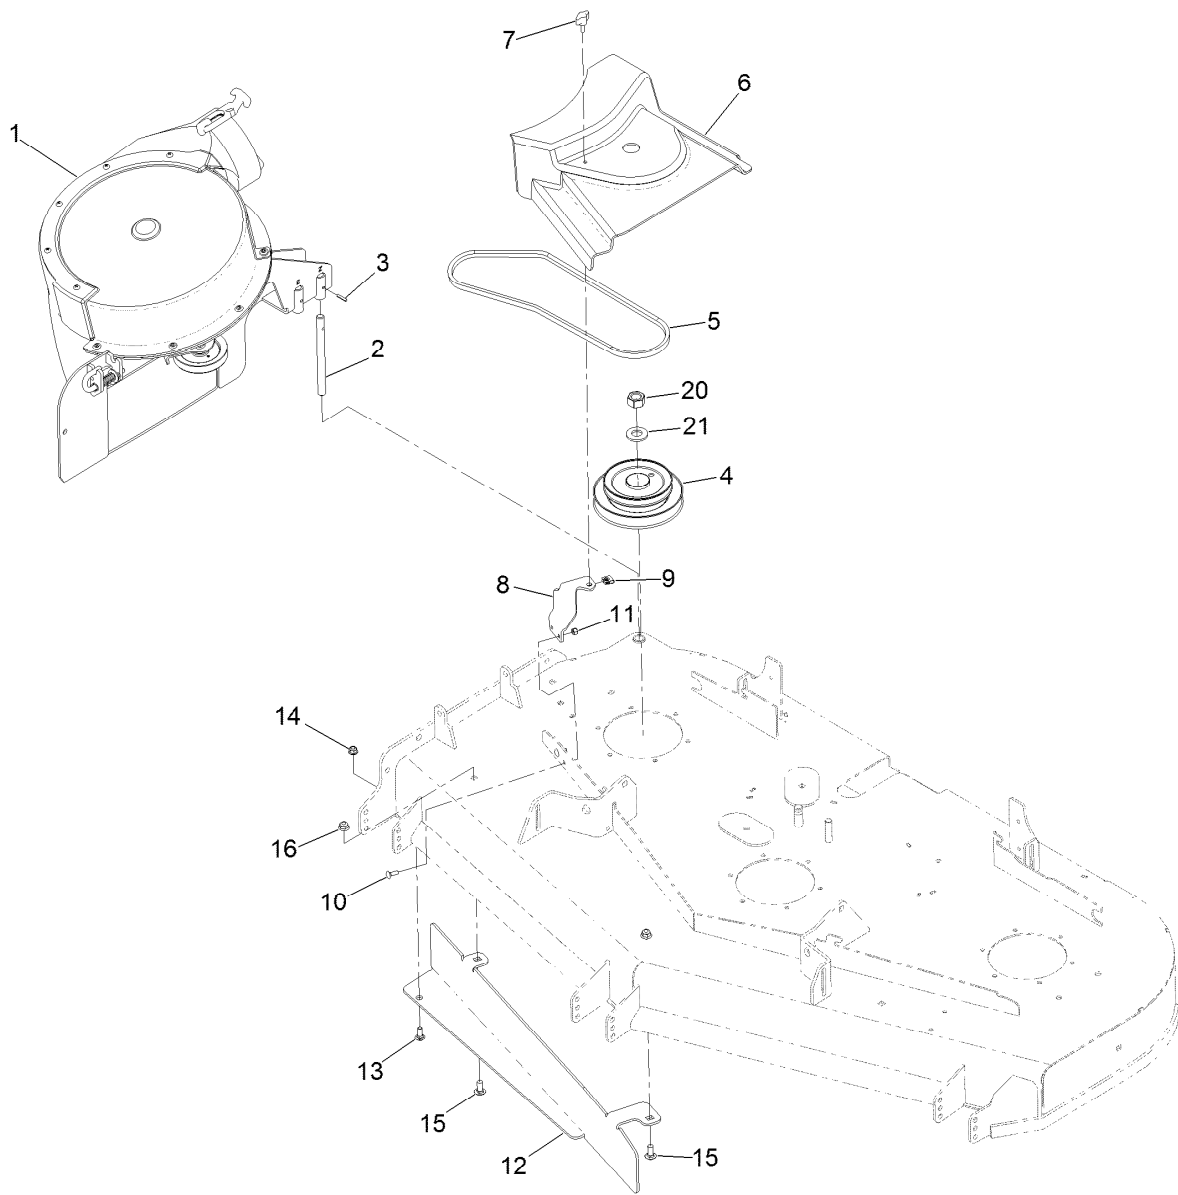

Count on it.

Parts Catalog

60in Blower and Drive Kit

**E-Z Vac™ Standard Bagger for TITAN® HD
1500 or 2000 Series Riding Mower**

Model No. 78403—Serial No. 40000000 and Up

60in Blower and Drive Assembly

<i>Ref.</i>	<i>Part Number</i>	<i>Qty.</i>	<i>Description</i>	<i>Ref.</i>	<i>Part Number</i>	<i>Qty.</i>	<i>Description</i>
1	135-4482	1	Blower ASM	10	3229-1	2	Bolt-CARR
2	1-353050	1	Shaft-Catcher, Grass	11	3296-42	2	Nut-Lock, NI
3	1-806323	1	Pin-Roll	12	120-3251-01	1	Baffle-Bagger
4	126-7717	1	Drive-Jackshaft	13	3230-16	1	Screw-CARR
5	126-6341	1	Belt-4L Section	14	104-8300	1	Nut-HF, NI
6	135-5246	1	Cover-Belt	15	3231-27	2	Screw-CARR
7	98-8332	1	Knob	16	104-8301	2	Nut-HF, NI
8	117-0342-01	1	Bracket-Cover, Belt	20	116-7306	1	Nut-Hex
9	609900	1	Nut-Speed	21	103-2802	1	Washer

Blower Assembly No. 135-4482

Ref.	Part Number	Qty.	Description	Ref.	Part Number	Qty.	Description
1	135-4483-03	1	Support-Blower	14:5	3290-500	4	Screw-PPH
2	121-0751	1	Spindle ASM	15	120-7950	10	Screw
2:2	120-7935	2	Spacer	16	114-4681	1	Screw-HHF
2:3	136-5441	2	Bearing-Ball	17	137-5003	1	Blower Cover ASM
3	32144-70	4	Screw-HWHTF	17:2	136-4164	1	Decal-Danger
4	137-7009	1	Shaft-Spindle	18	3258-166	5	Screw-PRH
5	133-4336	1	Fan-Blower	19	135-4488	1	Spacer-Stepped
6	135-3436	1	Sheave-Offset	23	136-9213-03	1	Guard-Blower
7	3290-465	1	Washer-Belleville	24	135-4486	1	Arm-Idler
8	108-8823	1	Screw-HH	25	1-653367	1	Spacer-Hub
9	3219-16	1	Nut-Hex	26	103-0483	1	Flat-Idler
11	5-4460	1	Washer-Pivot	27	1-653331	1	Spring-Idler
12	104-8300	1	Nut-HF, NI	28	104-8301	1	Nut-HF, NI
13	127-6841	1	Screw-CARR	29	116-4356	1	Pin-Latch
14	135-5461	1	Blower Chute ASM	30	3290-307	1	Pin-Cotter
14:2	136-9187	5	Insert-T-Nut	31	3256-4	1	Washer-Flat
14:3	103-4080	2	Latch-Rubber ●	32	121-3249	1	Spring-Compression
14:4	9202704	4	Washer-Flat				

● Kit No. 103-4188 - Contains catch, rubber latch, and mounting hardware

Count on it.