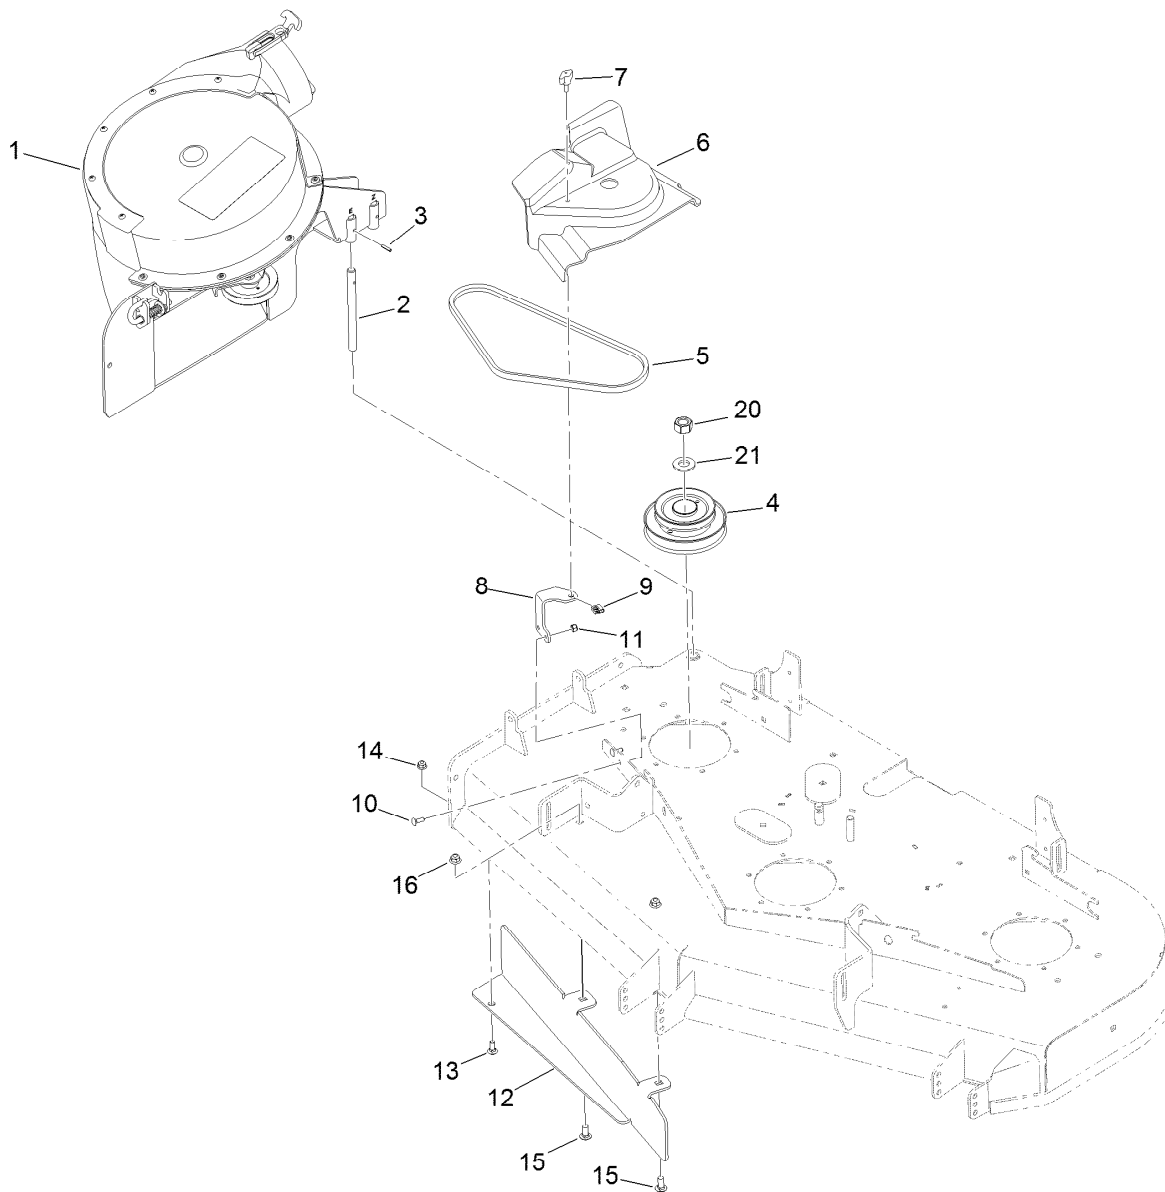

Count on it.

Parts Catalog

52in Blower and Drive Kit

**E-Z Vac™ Standard Bagger for TITAN® HD
1500 or 2000 Series Riding Mower**

Model No. 78402—Serial No. 40000000 and Up

Blower and Drive Assembly

<i>Ref.</i>	<i>Part Number</i>	<i>Qty.</i>	<i>Description</i>	<i>Ref.</i>	<i>Part Number</i>	<i>Qty.</i>	<i>Description</i>
1	135-4482	1	Blower ASM	10	3229-1	2	Bolt-CARR
2	1-353050	1	Shaft-Catcher, Grass	11	3296-42	2	Nut-Lock, NI
3	1-806323	1	Pin-Roll	12	120-3250-01	1	Baffle-Bagger
4	126-7716	1	Drive-Jackshaft	13	3230-16	1	Screw-CARR
5	103-0866	1	Belt-Drive, Blower	14	104-8300	1	Nut-HF, NI
6	135-5245	1	Cover-Belt	15	3231-27	2	Screw-CARR
7	98-8332	1	Knob	16	104-8301	2	Nut-HF, NI
8	115-3637-01	1	Bracket-Cover, Belt	20	116-7306	1	Nut-Hex
9	609900	1	Nut-Speed	21	103-2802	1	Washer

Blower Assembly No. 135-4482

Ref.	Part Number	Qty.	Description	Ref.	Part Number	Qty.	Description
1	135-4483-03	1	Support-Blower	14:5	3290-500	4	Screw-PPH
2	121-0751	1	Spindle ASM	15	120-7950	10	Screw
2:2	120-7935	2	Spacer	16	114-4681	1	Screw-HHF
2:3	136-5441	2	Bearing-Ball	17	137-5003	1	Blower Cover ASM
3	32144-70	4	Screw-HWHTF	17:2	136-4164	1	Decal-Danger
4	137-7009	1	Shaft-Spindle	18	3258-166	5	Screw-PRH
5	133-4336	1	Fan-Blower	19	135-4488	1	Spacer-Stepped
6	135-3436	1	Sheave-Offset	23	136-9213-03	1	Guard-Blower
7	3290-465	1	Washer-Belleville	24	135-4486	1	Arm-Idler
8	108-8823	1	Screw-HH	25	1-653367	1	Spacer-Hub
9	3219-16	1	Nut-Hex	26	103-0483	1	Flat-Idler
11	5-4460	1	Washer-Pivot	27	1-653331	1	Spring-Idler
12	104-8300	1	Nut-HF, NI	28	104-8301	1	Nut-HF, NI
13	127-6841	1	Screw-CARR	29	116-4356	1	Pin-Latch
14	135-5461	1	Blower Chute ASM	30	3290-307	1	Screw-Cotter
14:2	136-9187	5	Insert-T-Nut	31	3256-4	1	Washer-Flat
14:3	103-4080	2	Latch-Rubber ●	32	121-3249	1	Spring-Compression
14:4	9202704	4	Washer-Flat				

● Kit No. 103-4188 - Contains catch, rubber latch, and mounting hardware

Count on it.