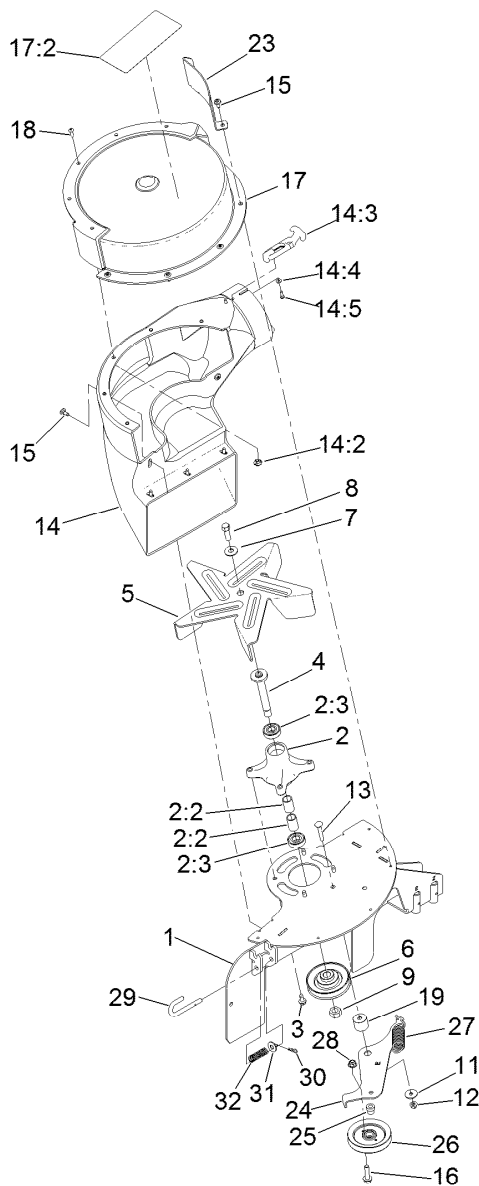

Count on it.

Parts Catalog

52in Blower and Drive Kit

**E-Z Vac™ Standard Bagger for TITAN® HD
1500 or 2000 Series Riding Mower**

Model No. 78402—Serial No. 40000000 and Up

Blower and Drive Assembly

<i>Ref.</i>	<i>Part Number</i>	<i>Qty.</i>	<i>Description</i>	<i>Ref.</i>	<i>Part Number</i>	<i>Qty.</i>	<i>Description</i>
1	135-4482	1	Blower ASM	10	3229-1	2	Bolt-CARR
2	1-353050	1	Shaft-Catcher, Grass	11	3296-42	2	Nut-Lock, NI
3	1-806323	1	Pin-Roll	12	120-3250-01	1	Baffle-Bagger
4	126-7716	1	Drive-Jackshaft	13	3230-16	1	Screw-CARR
5	103-0866	1	Belt-Drive, Blower	14	104-8300	1	Nut-HF, NI
6	135-5245	1	Cover-Belt	15	3231-27	2	Screw-CARR
7	98-8332	1	Knob	16	104-8301	2	Nut-HF, NI
8	115-3637-01	1	Bracket-Cover, Belt	20	116-7306	1	Nut-Hex
9	609900	1	Nut-Speed	21	103-2802	1	Washer

Blower Assembly No. 135-4482

Ref.	Part Number	Qty.	Description	Ref.	Part Number	Qty.	Description
1	135-4483-03	1	Support-Blower	14:5	3290-500	4	Screw-PPH
2	121-0751	1	Spindle ASM	15	120-7950	10	Screw
2:2	120-7935	2	Spacer	16	114-4681	1	Screw-HHF
2:3	136-5441	2	Bearing-Ball	17	137-5003	1	Blower Cover ASM
3	32144-70	4	Screw-HWHTF	17:2	136-4164	1	Decal-Danger
4	137-7009	1	Shaft-Spindle	18	3258-166	5	Screw-PRH
5	133-4336	1	Fan-Blower	19	135-4488	1	Spacer-Stepped
6	135-3436	1	Sheave-Offset	23	136-9213-03	1	Guard-Blower
7	3290-465	1	Washer-Belleville	24	135-4486	1	Arm-Idler
8	108-8823	1	Screw-HH	25	1-653367	1	Spacer-Hub
9	3219-16	1	Nut-Hex	26	103-0483	1	Flat-Idler
11	5-4460	1	Washer-Pivot	27	1-653331	1	Spring-Idler
12	104-8300	1	Nut-HF, NI	28	104-8301	1	Nut-HF, NI
13	127-6841	1	Screw-CARR	29	116-4356	1	Pin-Latch
14	135-5461	1	Blower Chute ASM	30	3290-307	1	Screw-Cotter
14:2	136-9187	5	Insert-T-Nut	31	3256-4	1	Washer-Flat
14:3	103-4080	2	Latch-Rubber ●	32	121-3249	1	Spring-Compression
14:4	9202704	4	Washer-Flat				

● Kit No. 103-4188 - Contains catch, rubber latch, and mounting hardware

Count on it.