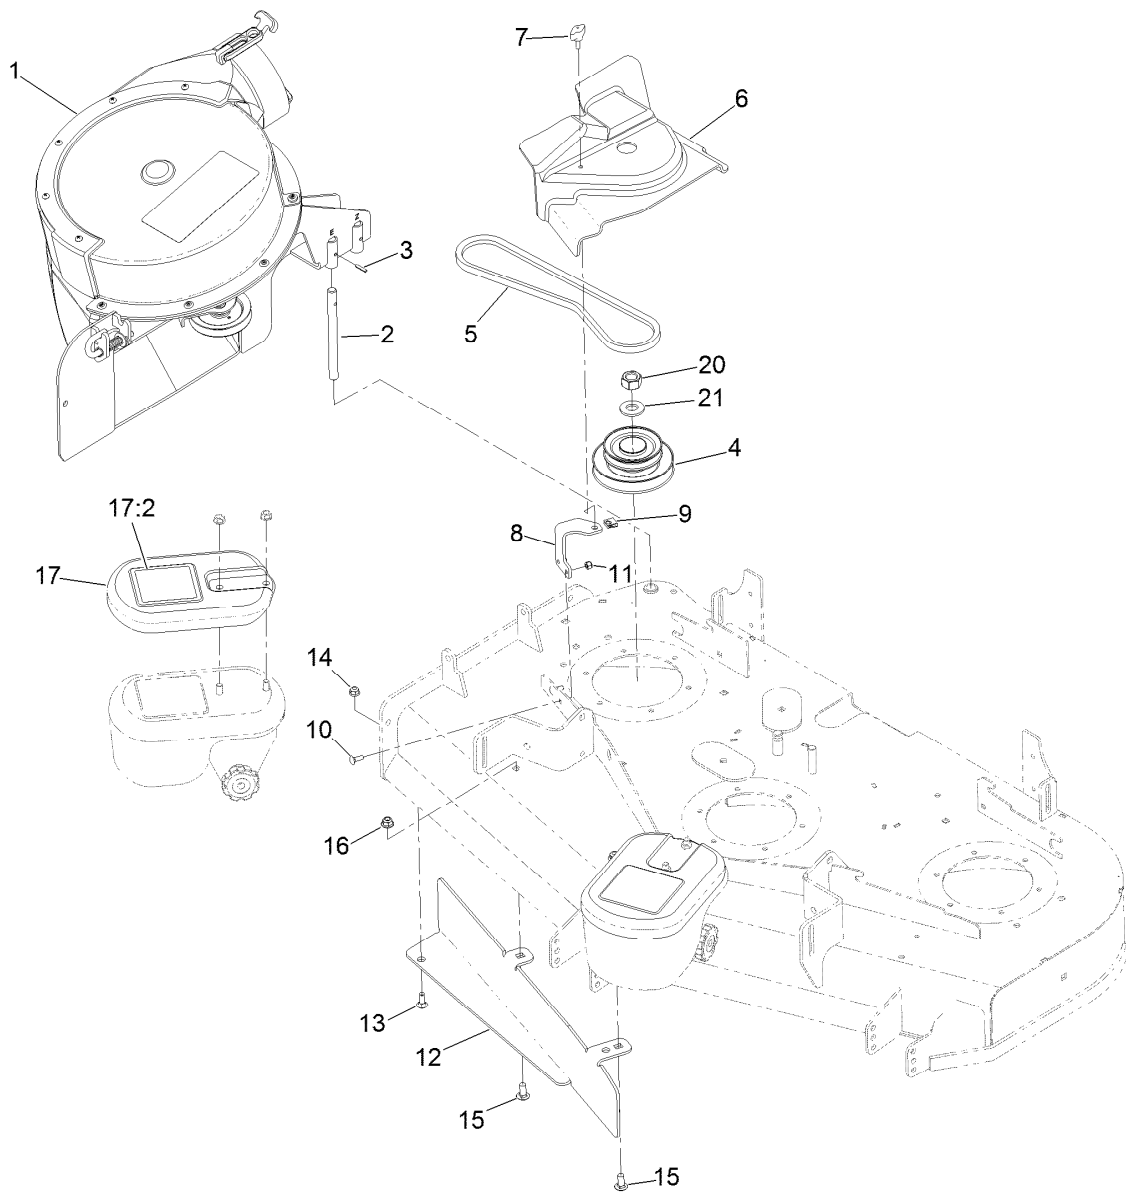

Count on it.

Parts Catalog

48in Blower and Drive Kit

**E-Z Vac™ Standard Bagger for TITAN® HD
1500 or 2000 Series Riding Mower**

Model No. 78401—Serial No. 40000000 and Up

48in Blower and Drive Assembly

<i>Ref.</i>	<i>Part Number</i>	<i>Qty.</i>	<i>Description</i>	<i>Ref.</i>	<i>Part Number</i>	<i>Qty.</i>	<i>Description</i>
1	135-4482	1	Blower ASM	11	3296-42	2	Nut-Lock, NI
2	1-353050	1	Shaft-Catcher, Grass	12	120-3249-01	1	Baffle-Bagger
3	1-806323	1	Pin-Roll	13	3230-16	1	Screw-CARR
4	126-7715	1	Drive-Jackshaft	14	104-8300	1	Nut-HF, NI
5	121-3224	1	Belt-V	15	3231-27	2	Screw-CARR
6	135-5244	1	Cover-Belt	16	104-8301	2	Nut-HF, NI
7	98-8332	1	Knob	17	126-9684	2	Weight
8	115-3637-01	1	Bracket-Cover, Belt	17:2	126-4662	1	Decal-Warning, Traction
9	609900	1	Nut-Speed	20	116-7306	1	Nut-Hex
10	3229-1	2	Bolt-CARR	21	103-2802	1	Washer

Blower Assembly No. 135-4482

Ref.	Part Number	Qty.	Description	Ref.	Part Number	Qty.	Description
1	135-4483-03	1	Support-Blower	14:5	3290-500	4	Screw-PPH
2	121-0751	1	Spindle ASM	15	120-7950	10	Screw
2:2	120-7935	2	Spacer	16	114-4681	1	Screw-HHF
2:3	136-5441	2	Bearing-Ball	17	137-5003	1	Blower Cover ASM
3	32144-70	4	Screw-HWHTF	17:2	136-4164	1	Decal-Danger
4	137-7009	1	Shaft-Spindle	18	3258-166	5	Screw-PRH
5	133-4336	1	Fan-Blower	19	135-4488	1	Spacer-Stepped
6	135-3436	1	Sheave-Offset	23	136-9213-03	1	Guard-Blower
7	3290-465	1	Washer-Belleville	24	135-4486	1	Arm-Idler
8	108-8823	1	Screw-HH	25	1-653367	1	Spacer-Hub
9	3219-16	1	Nut-Hex	26	103-0483	1	Flat-Idler
11	5-4460	1	Washer-Pivot	27	1-653331	1	Spring-Idler
12	104-8300	1	Nut-HF, NI	28	104-8301	1	Nut-HF, NI
13	127-6841	1	Screw-CARR	29	116-4356	1	Pin-Latch
14	135-5461	1	Blower Chute ASM	30	3290-307	1	Pin-Cotter
14:2	136-9187	5	Insert-T-Nut	31	3256-4	1	Washer-Flat
14:3	103-4080	2	Latch-Rubber	32	121-3249	1	Spring-Compression
14:4	9202704	4	Washer-Flat				