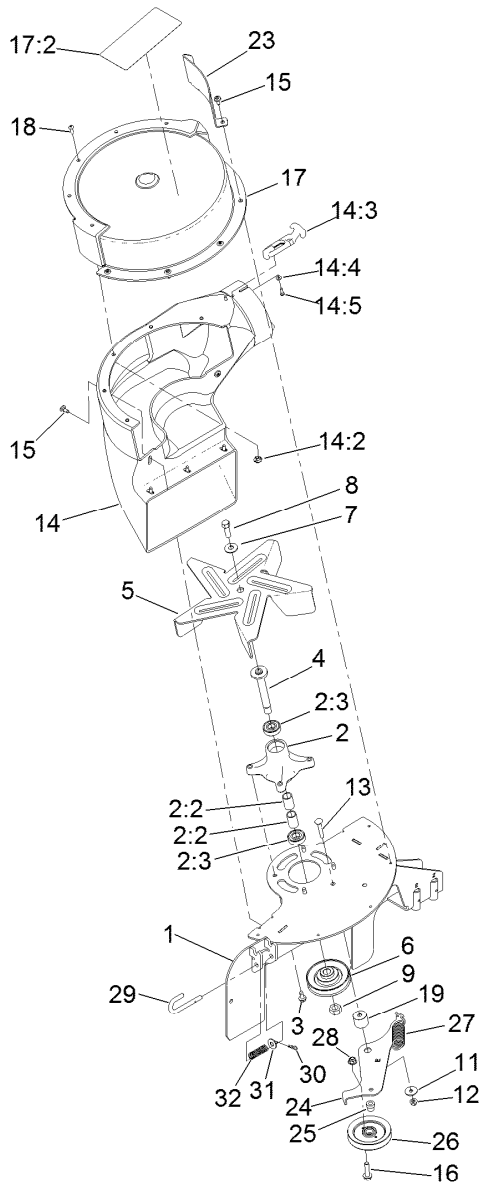

Count on it.

Parts Catalog

48in Blower and Drive Kit

**E-Z Vac™ Standard Bagger for TITAN® HD
1500 or 2000 Series Riding Mower**

Model No. 78401—Serial No. 40000000 and Up

48in Blower and Drive Assembly

<i>Ref.</i>	<i>Part Number</i>	<i>Qty.</i>	<i>Description</i>	<i>Ref.</i>	<i>Part Number</i>	<i>Qty.</i>	<i>Description</i>
1	135-4482	1	Blower ASM	11	3296-42	2	Nut-Lock, NI
2	1-353050	1	Shaft-Catcher, Grass	12	120-3249-01	1	Baffle-Bagger
3	1-806323	1	Pin-Roll	13	3230-16	1	Screw-CARR
4	126-7715	1	Drive-Jackshaft	14	104-8300	1	Nut-HF, NI
5	121-3224	1	Belt-V	15	3231-27	2	Screw-CARR
6	135-5244	1	Cover-Belt	16	104-8301	2	Nut-HF, NI
7	98-8332	1	Knob	17	126-9684	2	Weight
8	115-3637-01	1	Bracket-Cover, Belt	17:2	126-4662	1	Decal-Warning, Traction
9	609900	1	Nut-Speed	20	116-7306	1	Nut-Hex
10	3229-1	2	Bolt-CARR	21	103-2802	1	Washer

Blower Assembly No. 135-4482

Ref.	Part Number	Qty.	Description	Ref.	Part Number	Qty.	Description
1	135-4483-03	1	Support-Blower	14:5	3290-500	4	Screw-PPH
2	121-0751	1	Spindle ASM	15	120-7950	10	Screw
2:2	120-7935	2	Spacer	16	114-4681	1	Screw-HHF
2:3	136-5441	2	Bearing-Ball	17	137-5003	1	Blower Cover ASM
3	32144-70	4	Screw-HWHTF	17:2	136-4164	1	Decal-Danger
4	137-7009	1	Shaft-Spindle	18	3258-166	5	Screw-PRH
5	133-4336	1	Fan-Blower	19	135-4488	1	Spacer-Stepped
6	135-3436	1	Sheave-Offset	23	136-9213-03	1	Guard-Blower
7	3290-465	1	Washer-Belleville	24	135-4486	1	Arm-Idler
8	108-8823	1	Screw-HH	25	1-653367	1	Spacer-Hub
9	3219-16	1	Nut-Hex	26	103-0483	1	Flat-Idler
11	5-4460	1	Washer-Pivot	27	1-653331	1	Spring-Idler
12	104-8300	1	Nut-HF, NI	28	104-8301	1	Nut-HF, NI
13	127-6841	1	Screw-CARR	29	116-4356	1	Pin-Latch
14	135-5461	1	Blower Chute ASM	30	3290-307	1	Pin-Cotter
14:2	136-9187	5	Insert-T-Nut	31	3256-4	1	Washer-Flat
14:3	103-4080	2	Latch-Rubber	32	121-3249	1	Spring-Compression
14:4	9202704	4	Washer-Flat				