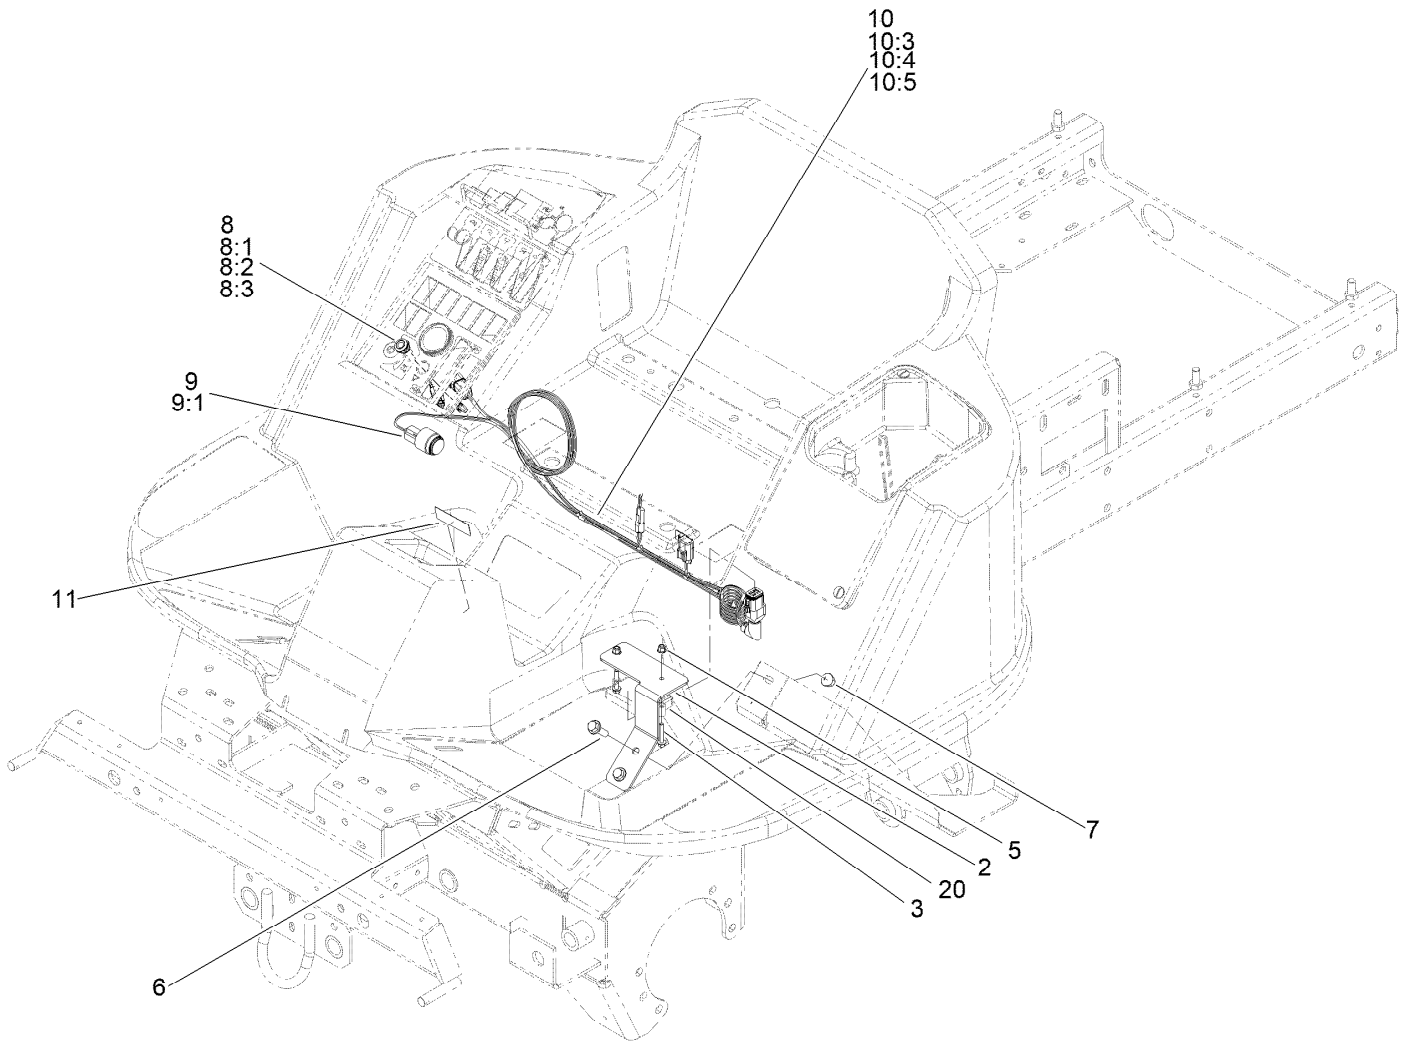

Count on it.

Parts Catalog

Slope Sensor Kit

**T4240 4-Wheel Drive 5-Plex Traction Unit
Fitted with Cab**

Model No. 02949

Slope Sensor Kit Assembly

Slope Sensor Kit Assembly (continued)

<i>Ref.</i>	<i>Part Number</i>	<i>Qty.</i>	<i>Description</i>	<i>Ref.</i>	<i>Part Number</i>	<i>Qty.</i>	<i>Description</i>
2	134-3975-03	1	Mount, Slope-Sensor	9	80-9330	1	Audio Alarm ASM
3	134-3743	2	Screw-HHF	9:1	104-5107	1	Nut-Plastic, Knurled ●
5	134-3761	2	Nut-Flange, NI	10	122-1652	1	Harness-Wire, Slope Snsr
6	134-3753	2	Screw-HHF	10:3	32180-101	1	Cover-Fuse, Single
7	134-3763	2	Nut-Flange, NI	10:4	121-8861	1	Fuse-Mini Blade, 2 Amp
8	122-0630	1	Red LED Indicator Lamp ASM	10:5	32180-416	1	Cap-Tethered
8:1	122-0634	1	Gasket-LED	11	140-2710	1	Decal-Slope Sensor
8:2	122-0633	1	Washer-Locking	20	134-1865	1	Slope Controller ASM
8:3	122-0632	1	Nut-Fixing	99	HY3966	6	Tie-Cable ●

● Not illustrated

Count on it.