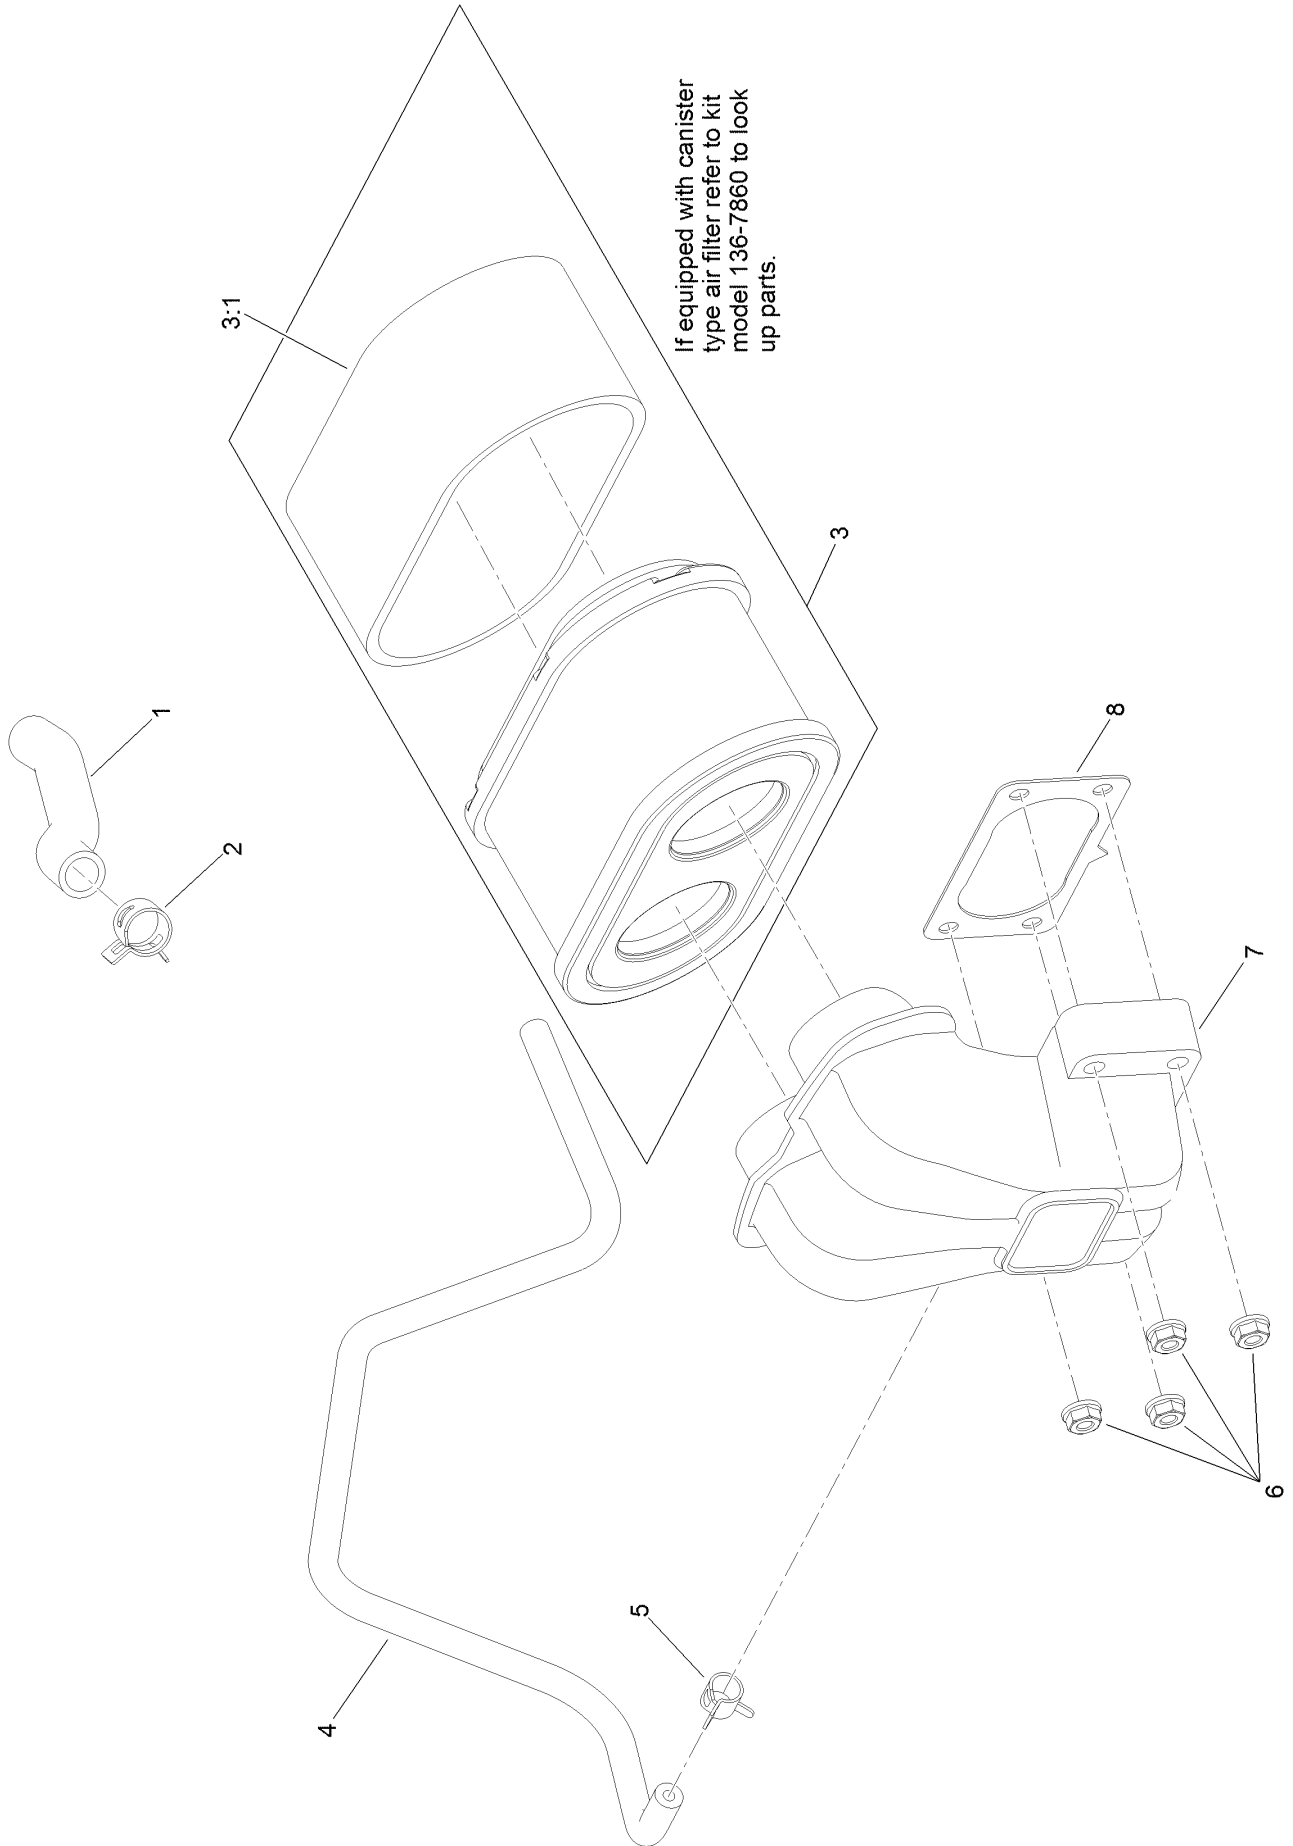

Air Intake and Filtration Assembly with Non-Canister Style Air Filter

Air Intake and Filtration Assembly with Non-Canister Style Air Filter (continued)

<i>Ref.</i>	<i>Part Number</i>	<i>Qty.</i>	<i>Description</i>	<i>Ref.</i>	<i>Part Number</i>	<i>Qty.</i>	<i>Description</i>
1	127-9235	1	Tube-Breather	5	127-9187	1	Clamp-Hose
2	127-9234	2	Clamp-Hose	6	120-4236	4	Nut-Flange
3	127-9252	1	Filter-Air, Complete	7	127-9047	1	Manifold-Filter, Air
3:1	127-9288	1	Filter-Pre, Foam	8	127-9251	1	Gasket-Carburetor
4	127-9253	1	Hose-Fuel