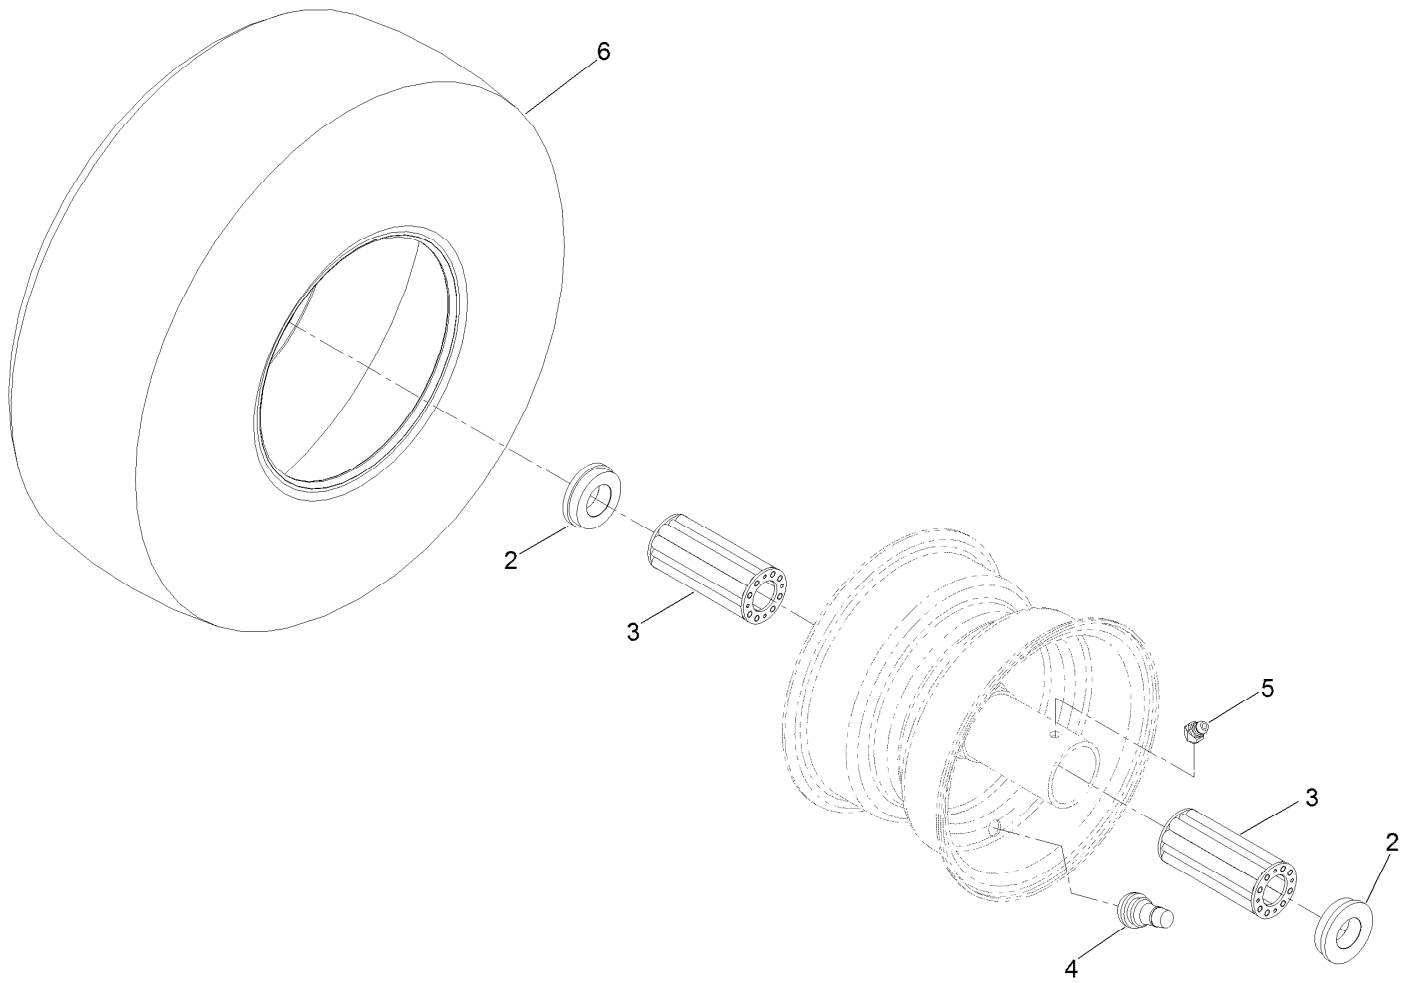

Fork and Caster Wheel Assembly (continued)

<i>Ref.</i>	<i>Part Number</i>	<i>Qty.</i>	<i>Description</i>	<i>Ref.</i>	<i>Part Number</i>	<i>Qty.</i>	<i>Description</i>
1	126-7592	1	Wheel And Tire ASM	4	127-0068	1	Spanner-Wheel, Caster
2	126-4312-01	1	Fork-Caster	5	99-5107	1	Nut-Lock
3	126-5389	1	Screw-HHF				

Wheel and Tire Assembly No. 126-7592