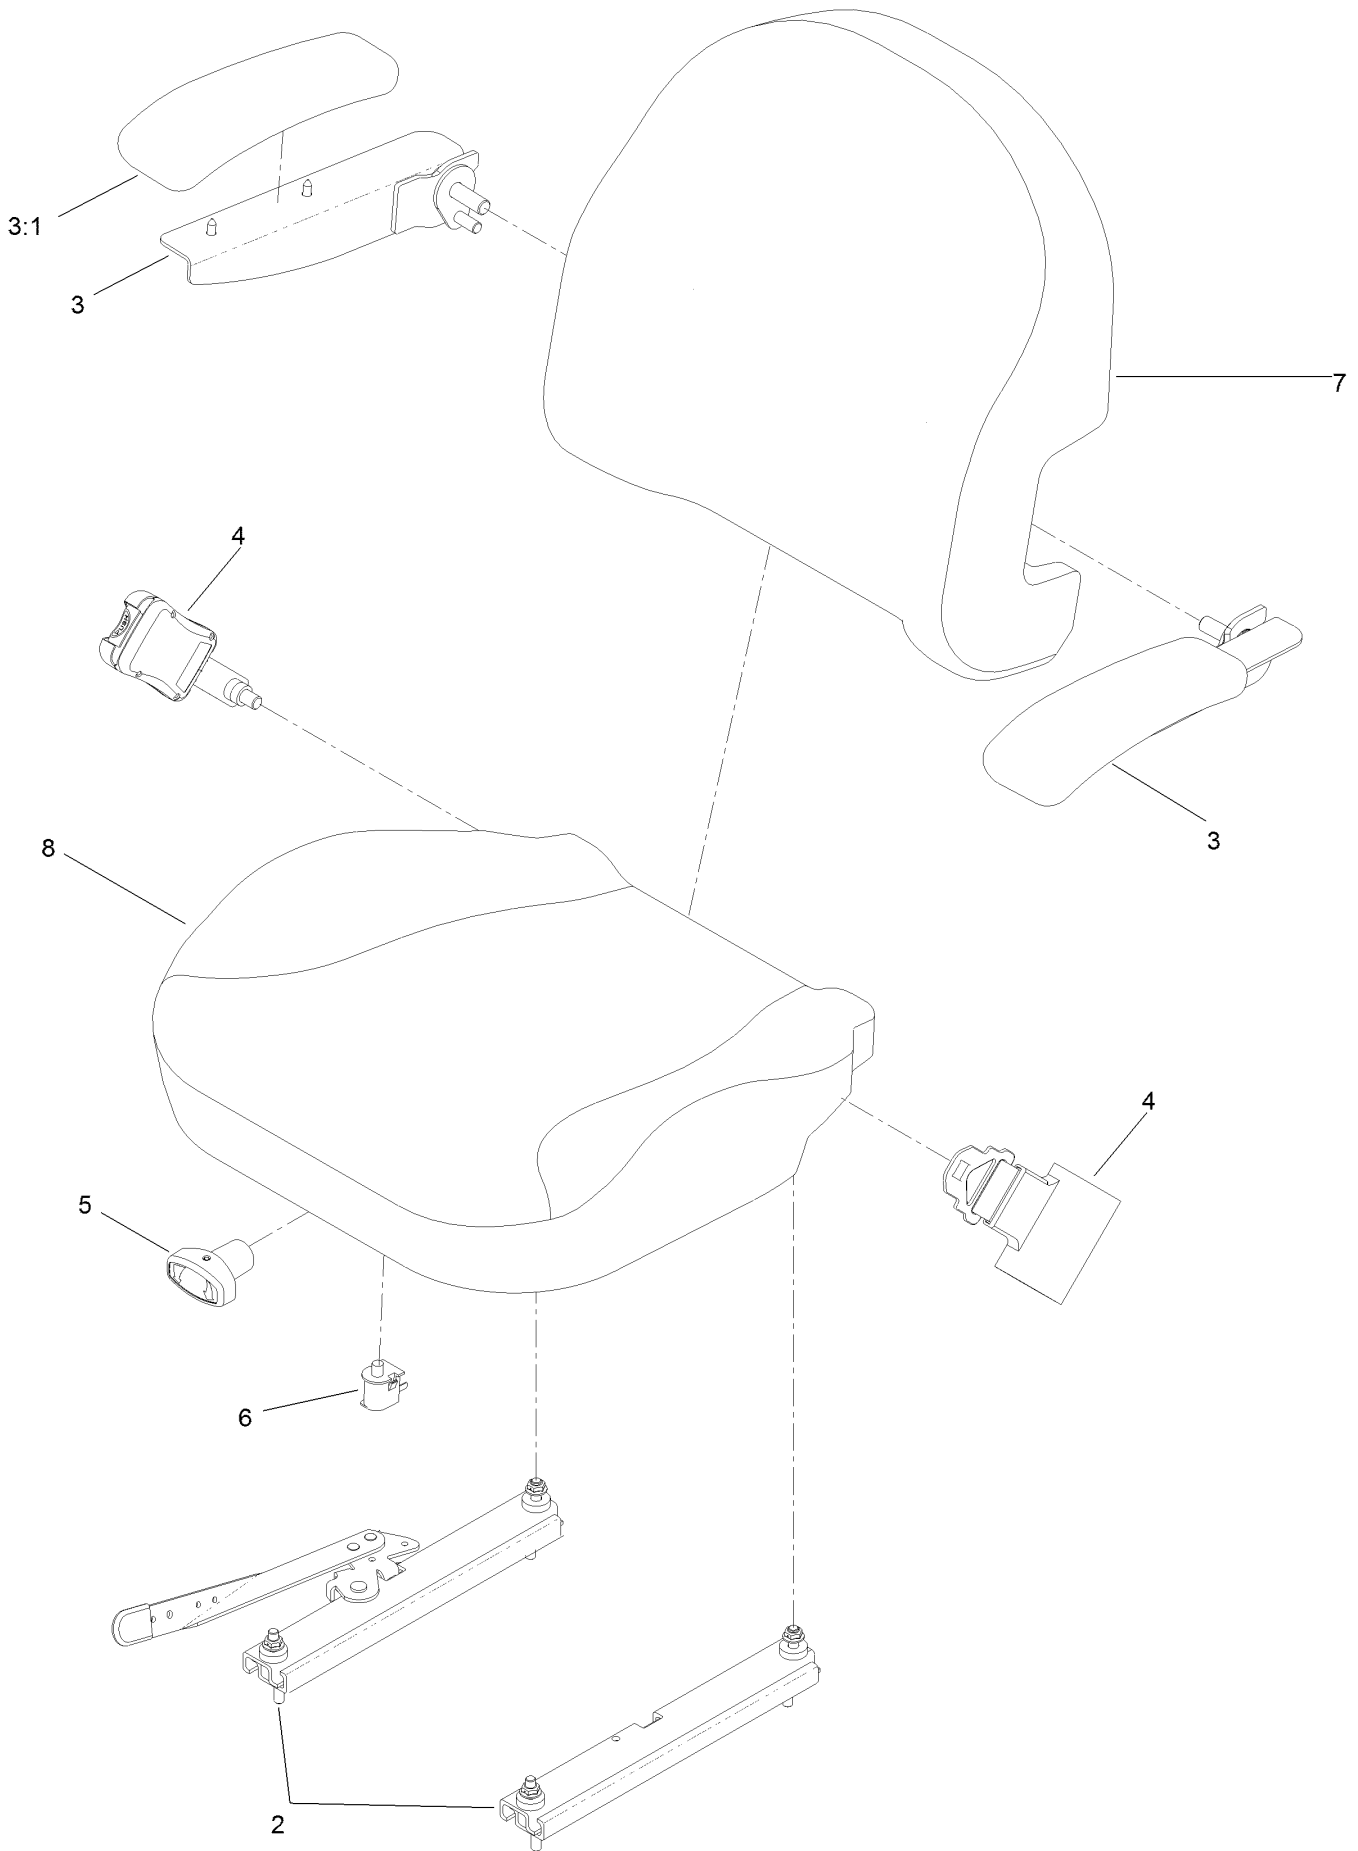

Seat Assembly No. 130-0801

Seat Assembly No. 130-0801 (continued)

<i>Ref.</i>	<i>Part Number</i>	<i>Qty.</i>	<i>Description</i>
2	130-0844	1	Track Set
3	126-2058	1	Armrest Kit
3:1	110-4163	2	Cushion-Rest, Arm
4	130-0845	1	Seat Belt Kit

<i>Ref.</i>	<i>Part Number</i>	<i>Qty.</i>	<i>Description</i>
5	130-0846	1	Knob-Adjuster
6	82-2190	1	Switch-Bail
7	130-0847	1	Cover-Back
8	130-0848	1	Cover-Cushion