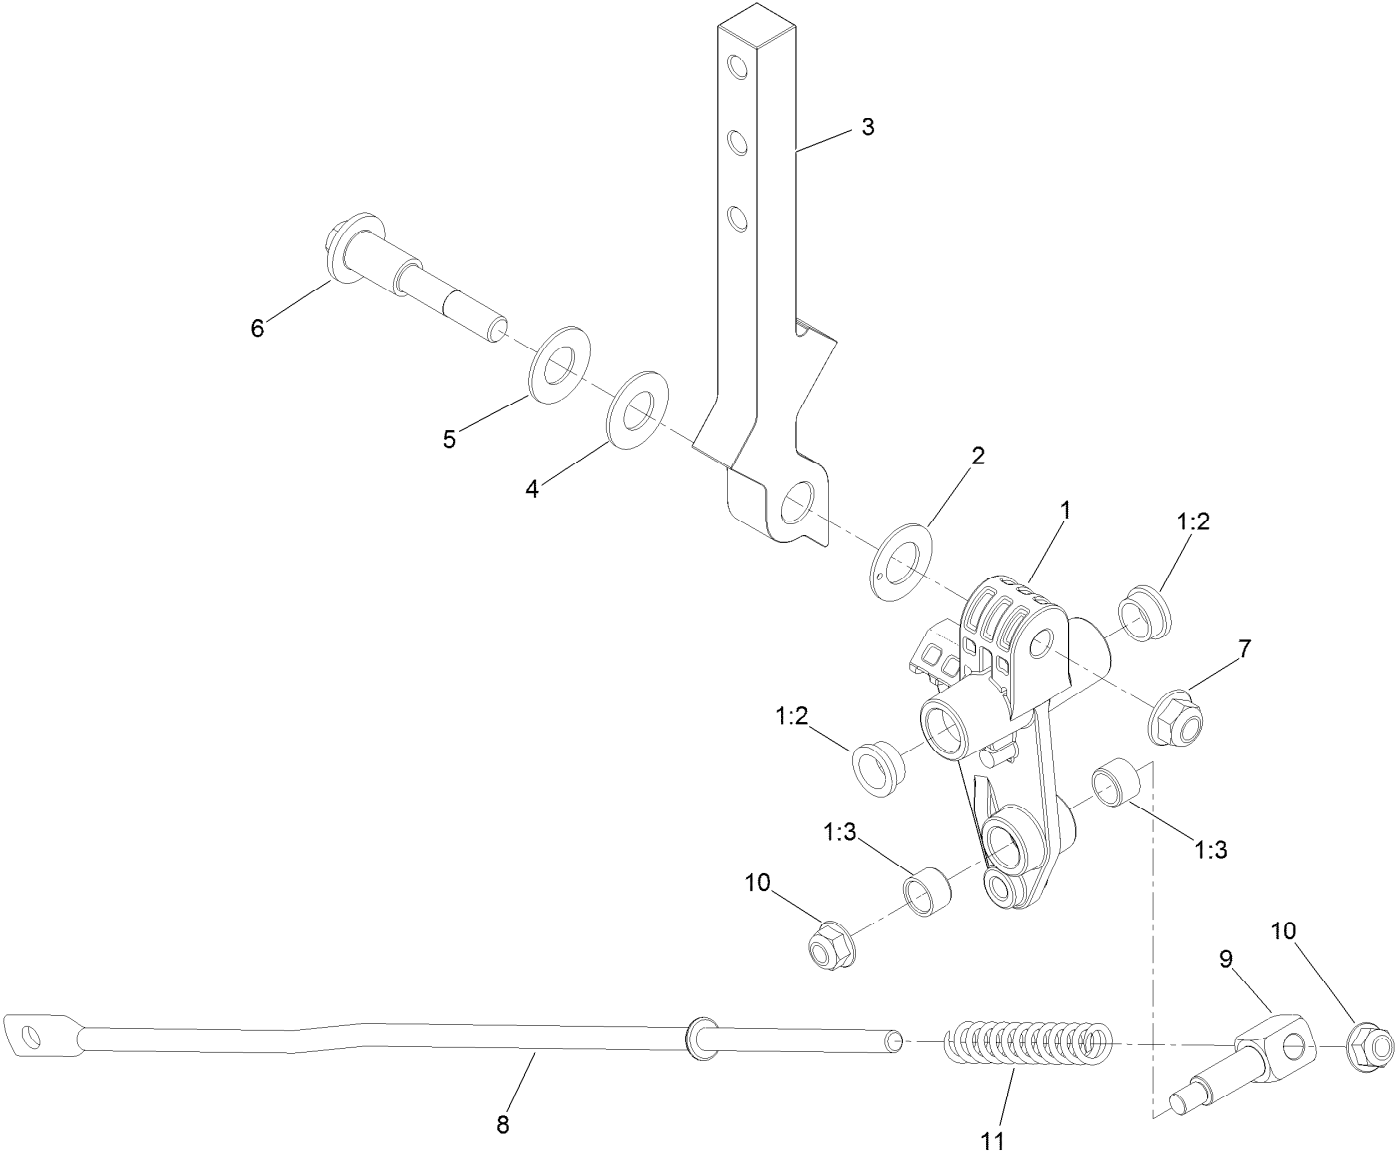

RH Motion Control Assembly

RH Motion Control Assembly (continued)

<i>Ref.</i>	<i>Part Number</i>	<i>Qty.</i>	<i>Description</i>	<i>Ref.</i>	<i>Part Number</i>	<i>Qty.</i>	<i>Description</i>
1	126-3773	1	Control Arm ASM	6	117-1198	1	Bolt-Pivot
1:2	126-8909	2	Bushing	7	104-8301	1	Nut-HF, NI
1:3	1-413152	2	Bushing-Sleeve	8	126-5435	1	Link-Control
2	126-7296	1	Washer-Friction	9	126-5434	1	Swivel
3	126-8182	1	Arm-Control	10	104-8300	2	Nut-HF, NI
4	117-1240	1	Washer	11	126-8195	1	Spring-Return, Neutral
5	119-8925	1	Washer-Belleville