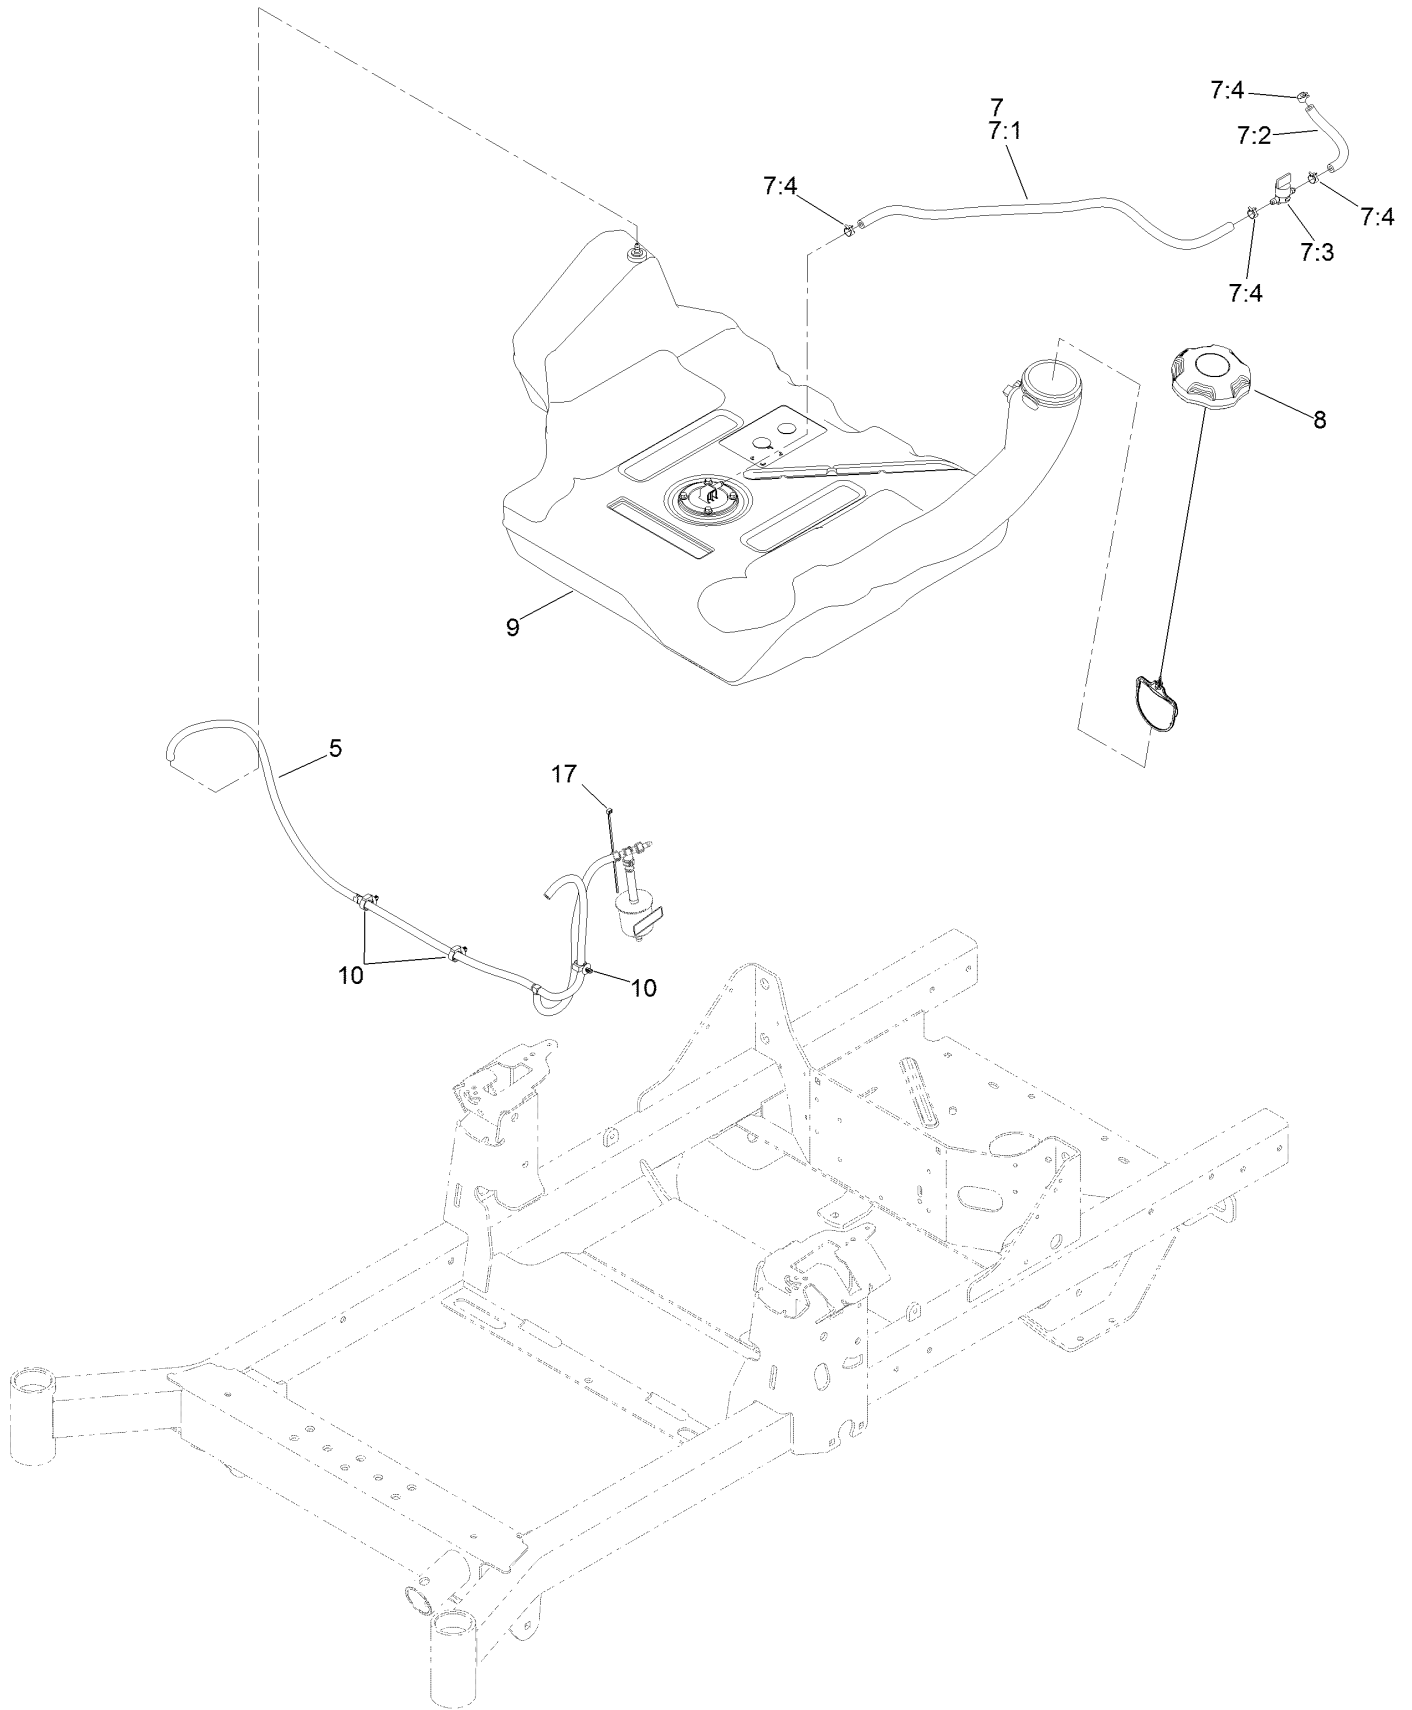

Control Console and Guard Assembly (continued)

<i>Ref.</i>	<i>Part Number</i>	<i>Qty.</i>	<i>Description</i>	<i>Ref.</i>	<i>Part Number</i>	<i>Qty.</i>	<i>Description</i>
1	126-4983	1	Console-RH	31	117-5036	2	Screw-Plastic, HWH
2	126-4984	1	Console-LH	32	120-7950	8	Screw
5	126-7371	1	Cover-Control, Motion (RH)	33	126-5544	4	Screw-Torx
6	126-7372	1	Cover-Control, Motion (LH)	34	126-6266	8	Screw-Torx
7	136-1673	1	Control Panel ASM	35	126-6267	4	Screw-Torx
7:2	126-9115	1	Decal-Panel, Control	36	126-6268	2	Screw-Torx
7:3	136-1305	1	Decal-Panel, Control	37	126-6269	8	Screw-Truss
10	126-7803	1	Rear Guard ASM	39	1-807513	4	Bolt-CARR
10:2	99-4693	1	Decal	40	3230-22	2	Screw-CARR
10:3	106-5517	2	Decal-Warning	41	3296-2	2	Nut-Lock, NI
10:4	117-2718	1	Decal-Arrester, Spark	42	126-1696	4	Screw-Forming, Thread
11	126-7664-03	1	Guard-Muffler	43	126-9808-03	1	Bracket-Support, Left Pod
13	136-1745-01	1	Cover-Pod, RH	44	126-9809-03	1	Bracket-Support, Right Pod
14	136-1746-01	1	Cover-LH	45	126-9104-01	1	Support-Pod, RH
19	126-7009	1	Cable-Control, Choke	46	126-9105-01	1	Support-Pod, LH
20	126-7008	1	Cable-Control, Throttle	47	126-8232	4	Screw-Truss
21	1-603175	1	Knob-Ball	49	3220-3	1	Nut-HJ
23	126-9945	1	Support-Console, RH	50	32149-2	4	Nut-Keps
24	126-5532-03	1	Bracket-Console, LH	52	126-9939	1	Decal-Fill, Fuel
25	68-3640	2	Decal	53	126-9298	2	Decal
29	104-7201	4	Nut-HF	54	126-3739	4	Nut-Retainer
30	104-8300	8	Nut-HF, NI				

Fuel Tank and Vent Hose Assembly