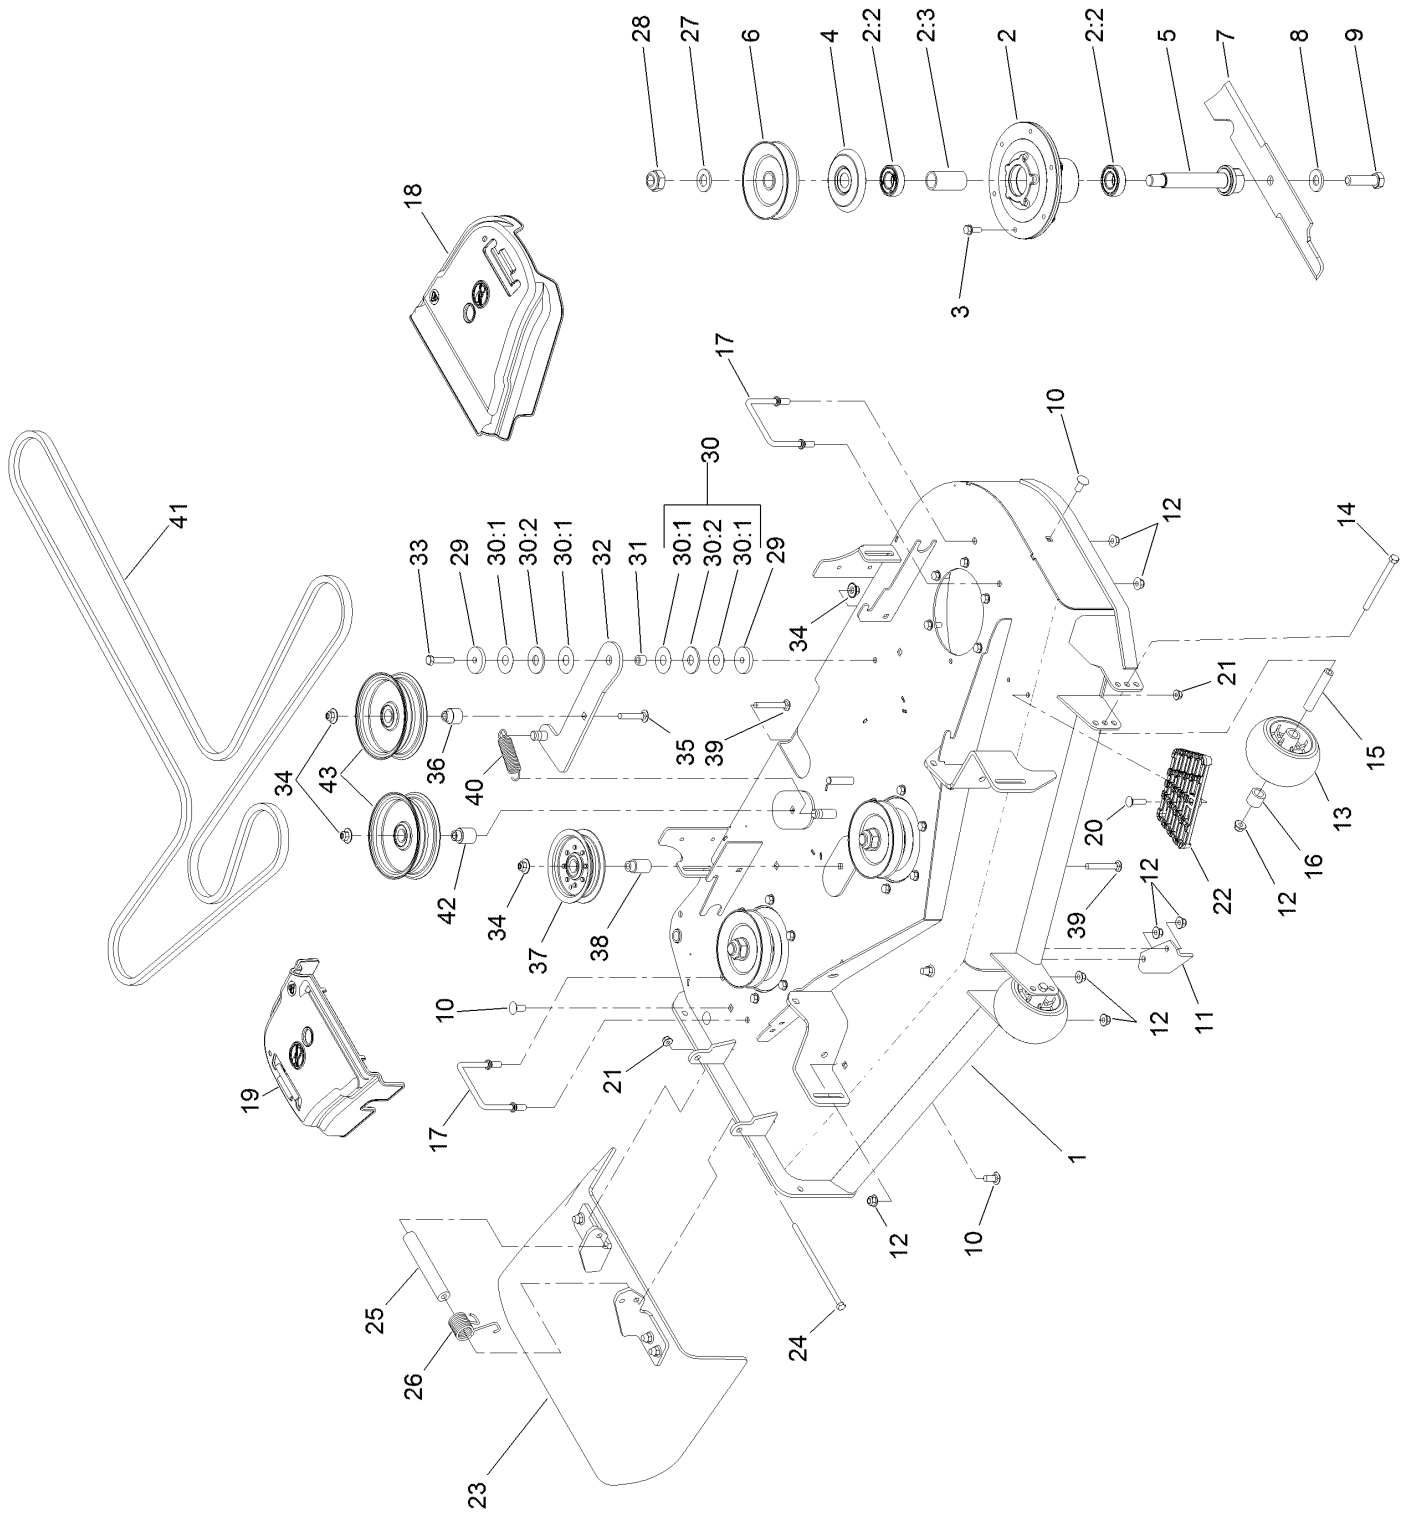

Deck Assembly

Deck Assembly (continued)

<i>Ref.</i>	<i>Part Number</i>	<i>Qty.</i>	<i>Description</i>	<i>Ref.</i>	<i>Part Number</i>	<i>Qty.</i>	<i>Description</i>
1	126-8956	1	Deck Decal ASM	22	126-4781-03	1	Step-Deck
2	120-5477	3	Spindle ASM	23	120-2451	1	Deflector ASM
2:2	116-0720	2	Bearing-Ball	24	322-50	1	Screw-HH
2:3	115-2641	1	Spacer-Bearing	25	105-4622	1	Spacer
3	32144-41	18	Screw-Taptite	26	108-4052	1	Spring-Torsion
4	117-7210	3	Shield-Bearing	27	92-5836	3	Washer
5	126-7629	3	Shaft-Spindle	28	3296-67	3	Nut-Lock, NI
6	117-7326	3	Pulley	29	110-9981	2	Washer-Plain
7	133-2137	3	Blade-Rotary, 16.5In (Hi Flow)	30	114-0463	2	Washer-Friction, Composite
8	125-1736	3	Washer-Belleville	30:1	110-9998	2	Washer
9	51-4060	3	Screw-Blade	30:2	112-3788	1	Spacer
10	3231-27	6	Screw-CARR	31	1-413088	1	Bushing-Lever, Lift
11	107-8541-01	1	Baffle-Discharge	32	115-5054	1	Arm-Idler
12	104-8301	12	Nut-HF, NI	33	323-9	1	Screw-HH
13	1-603299	2	Roller-Scalp, Anti	34	109-6658	4	Nut-Flange, NI
14	323-23	2	Screw-HH	35	3231-6	1	Screw-CARR
15	98-7912	2	Tube-Spanner	36	126-7684	1	Bushing-Idler
16	98-7913	2	Tube-Spacer	37	116-3626	1	Pulley-Idler
17	109-6982	2	Wireform-Cover	38	1-413113	1	Bushing-Idler
18	109-6936	1	Cover-Belt, LH	39	3231-31	2	Screw-CARR
19	109-6935	1	Cover-Belt, RH	40	139-3616	1	Spring-Extension
20	3230-3	1	Screw-CARR	41	126-7731	1	Belt, Deck Drive
21	104-8300	2	Nut-HF, NI	42	126-7683	1	Bushing-Idler
				43	116-4669	2	Idler-Pulley, Flat