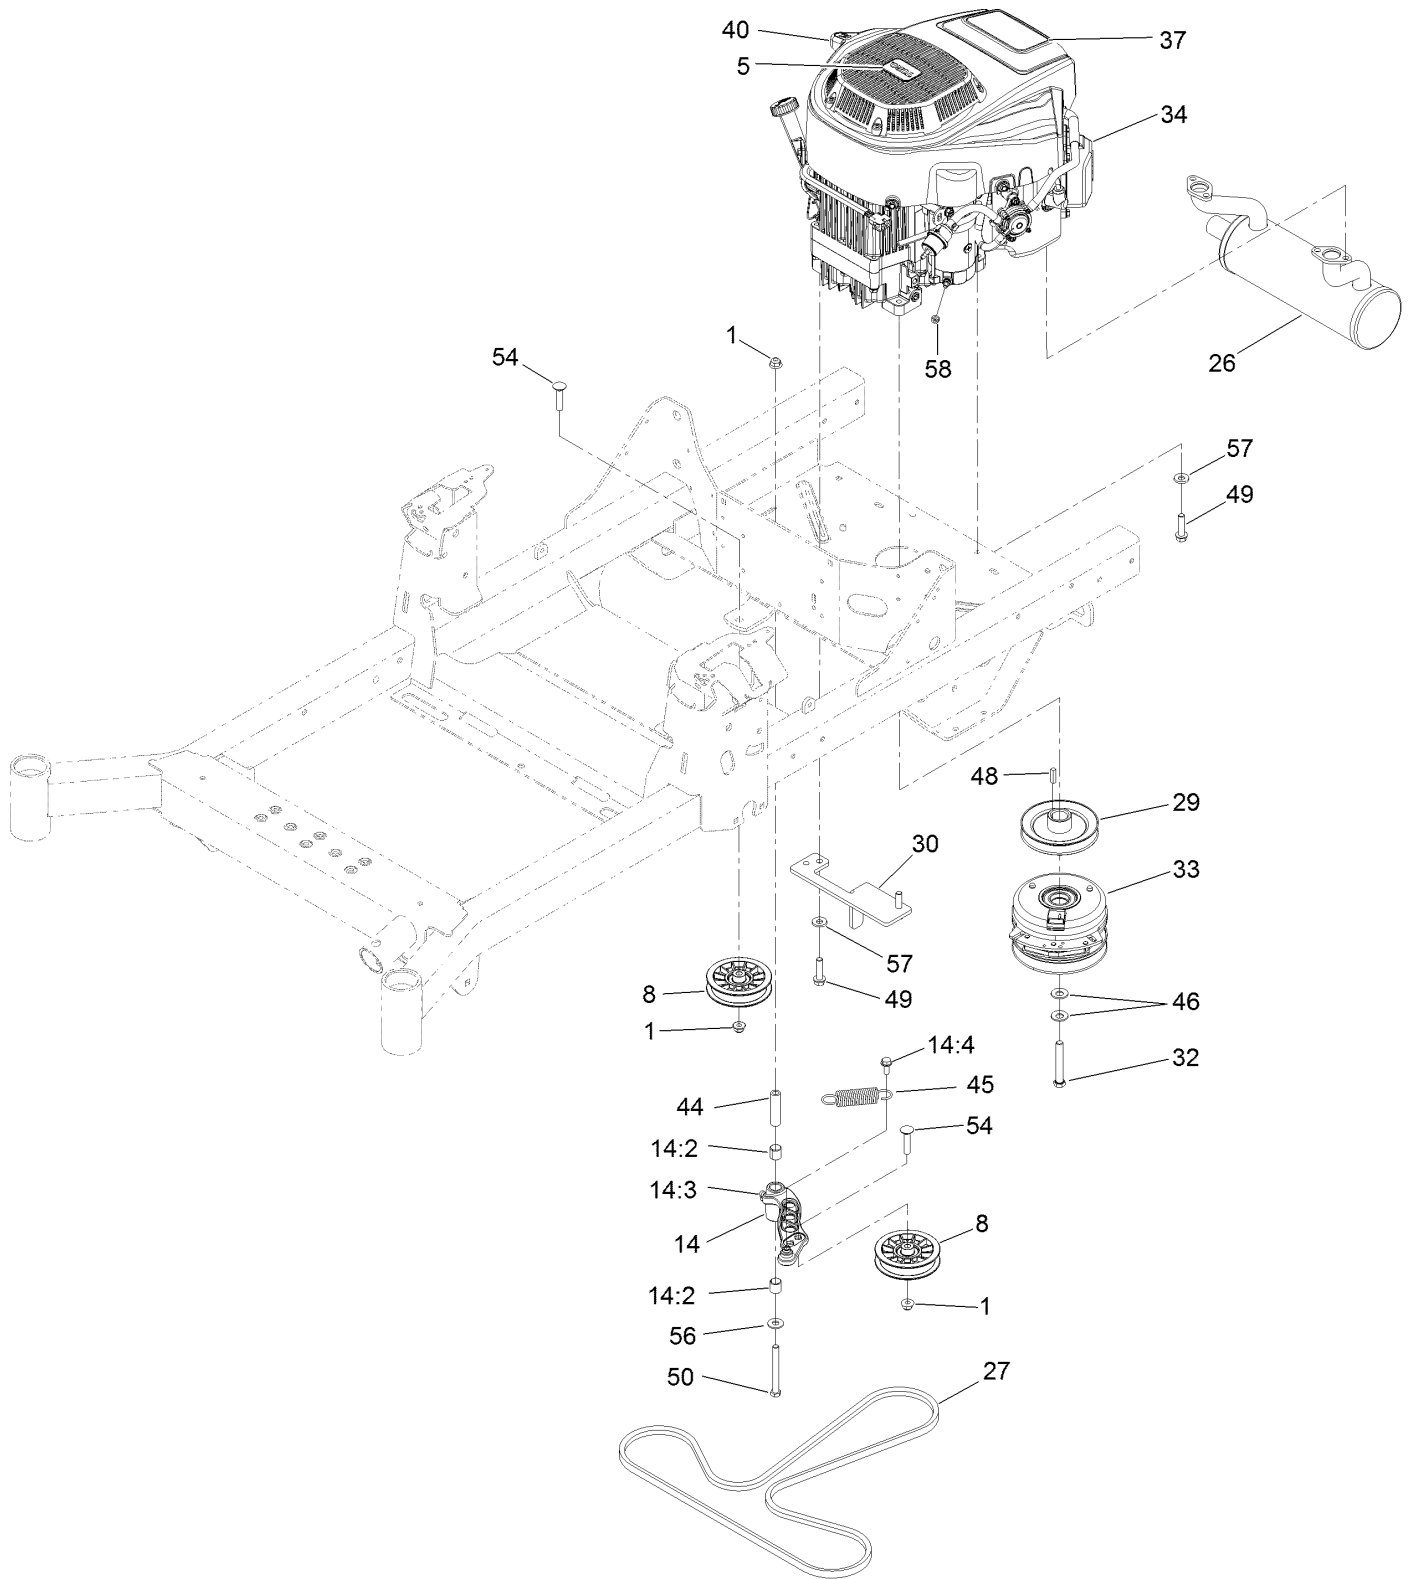

Engine Assembly

Engine Assembly (continued)

<i>Ref.</i>	<i>Part Number</i>	<i>Qty.</i>	<i>Description</i>	<i>Ref.</i>	<i>Part Number</i>	<i>Qty.</i>	<i>Description</i>
1	104-8301	3	Nut-HF, NI	34	127-9451	1	Engine-2P77F
5	110-1136	1	Decal	37	126-9182	1	Decal-HP, Engine
8	116-2456	2	Pulley-Flat Idler	40	131-1097	1	Decal-Drain, Oil
14	126-0973	1	Idler Arm ASM	44	1-603384	1	Bushing-Pivot, Idler
14:2	1-513034	2	Sleeve-Bearing	45	1-603402	1	Spring-Extension
14:3	302-40	1	Fitting-Grease, 90 DEG	46	1-603610	2	Washer-Spring
14:4	32144-11	1	Screw-HWH	48	1-807259	1	Key
26	126-5864	1	Muffler	49	32144-102	4	Screw-HWH
27	126-5993	1	Belt-V	50	323-15	1	Screw-HH
29	135-0134	1	Sheave-Engine	54	3231-29	2	Screw-CARR
30	126-6687-03	1	Anchor-Clutch	56	3256-4	1	Washer-Flat
32	126-7198	1	Screw-HH W/Loctite	57	98-5975	4	Washer-Belleville
33	127-3410	1	Clutch-PTO	58	33003-00	1	Nut-HF