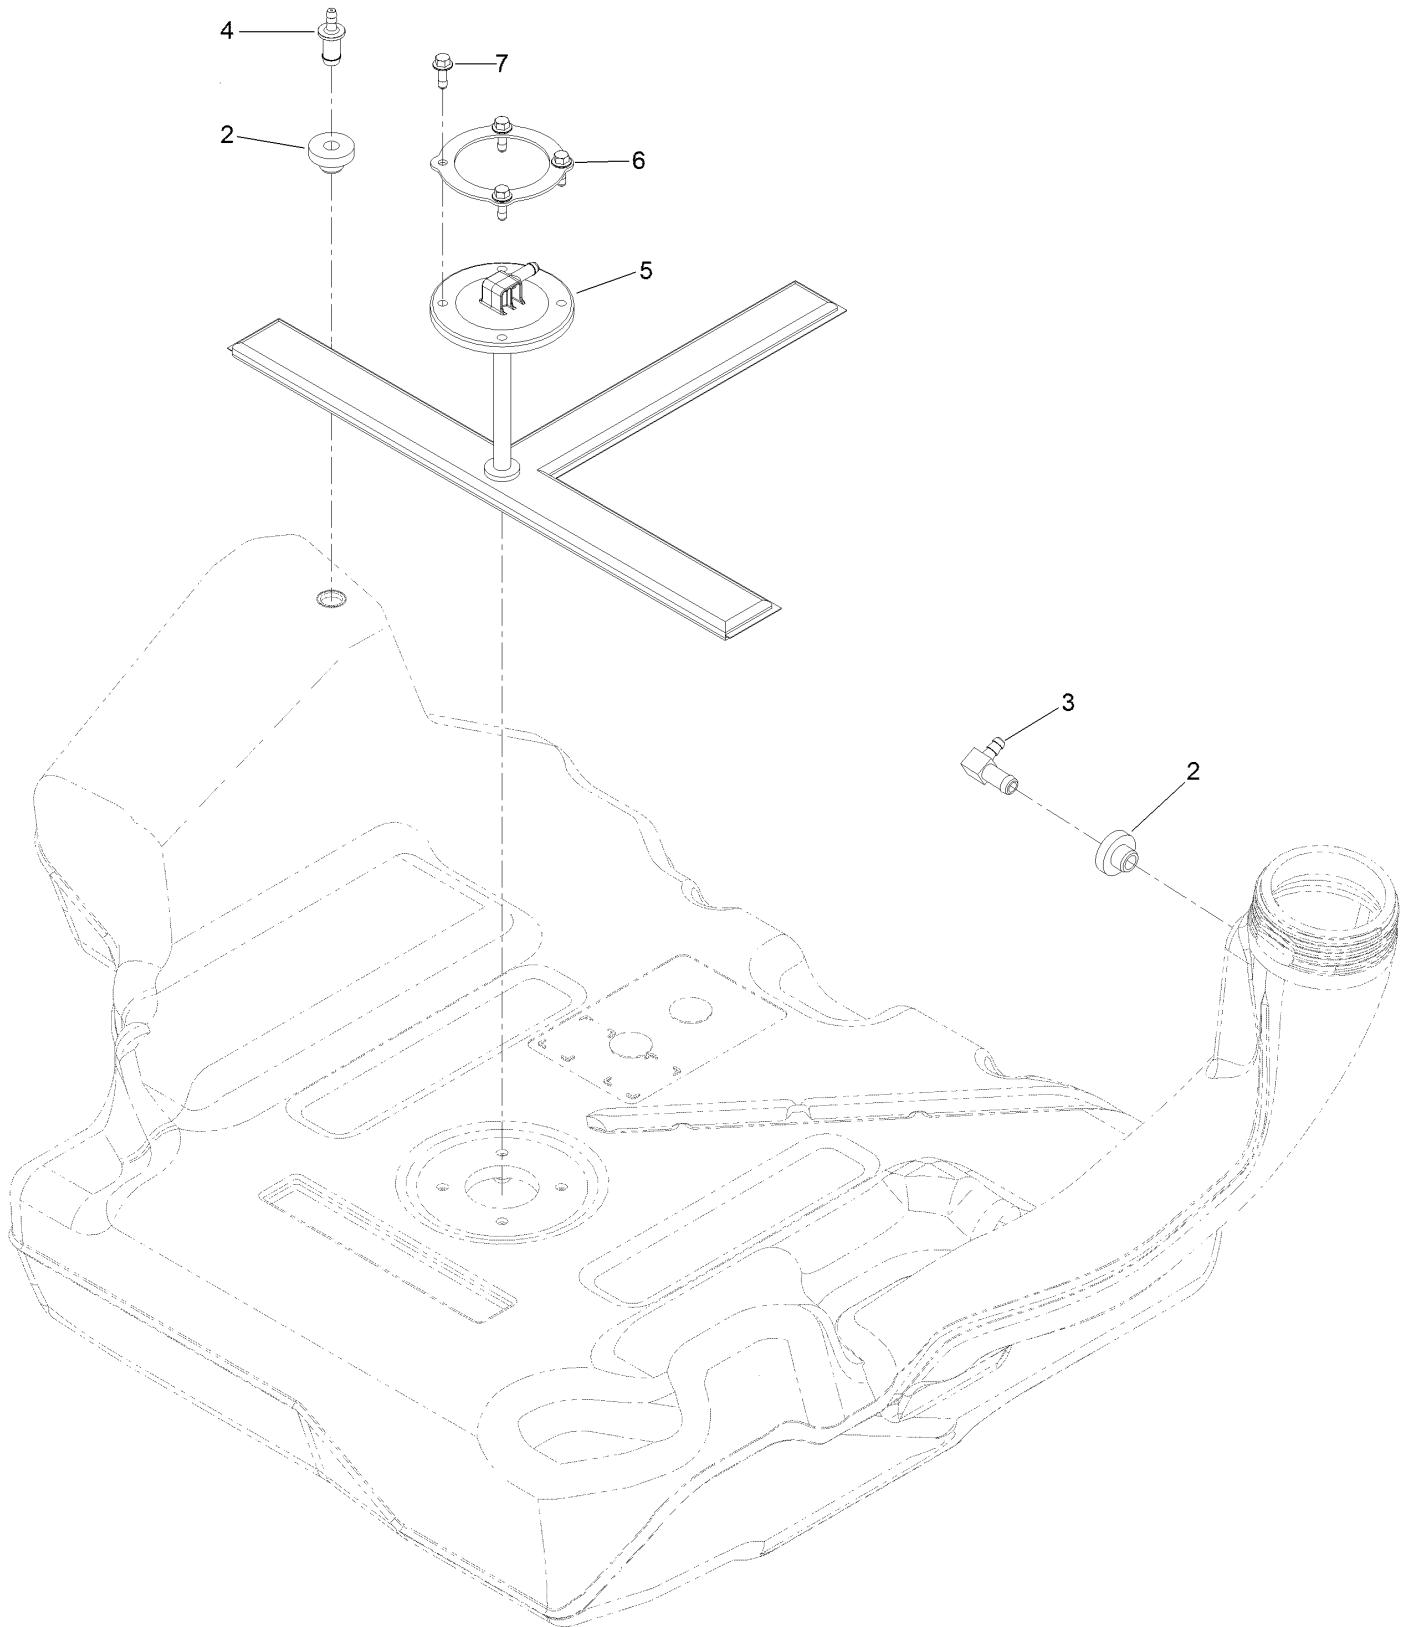

Fuel Tank Assembly No. 126-4724

Fuel Tank Assembly No. 126-4724 (continued)

<i>Ref.</i>	<i>Part Number</i>	<i>Qty.</i>	<i>Description</i>	<i>Ref.</i>	<i>Part Number</i>	<i>Qty.</i>	<i>Description</i>
2	46-6560	2	Bushing	5	126-5528	1	Pickup-Fuel
3	126-9057	1	Fitting-90 DEG	6	126-5527	1	Ring-Retainer
4	116-4630	1	Fitting-Orifice, Straight	7	126-5525	4	Bolt