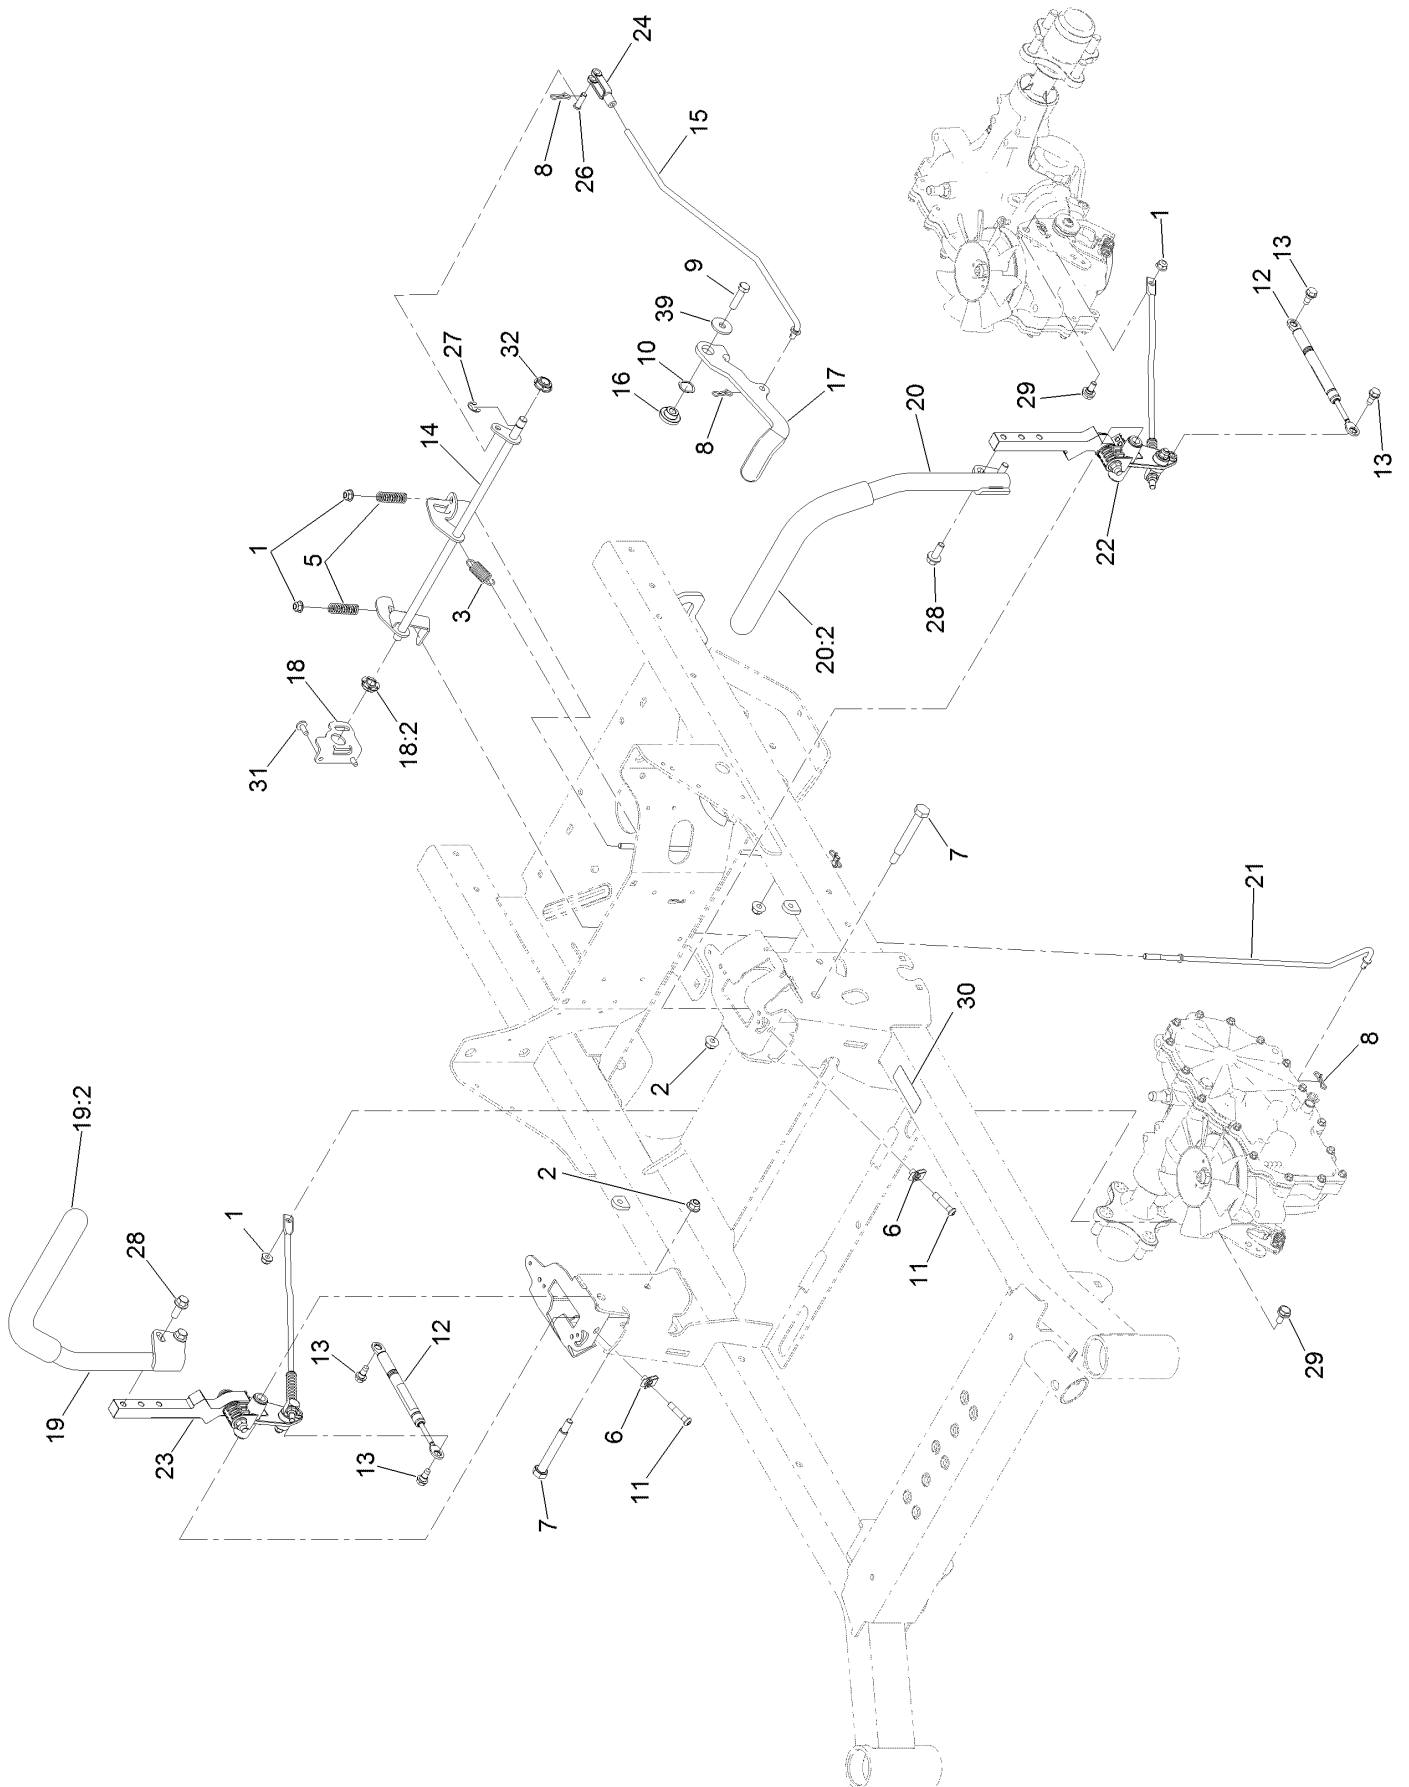

Motion Control Assembly

Motion Control Assembly (continued)

<i>Ref.</i>	<i>Part Number</i>	<i>Qty.</i>	<i>Description</i>	<i>Ref.</i>	<i>Part Number</i>	<i>Qty.</i>	<i>Description</i>
1	104-8300	4	Nut-HF, NI	18:2	126-5820	1	Bearing-Spherical
2	104-8301	3	Nut-HF, NI	19	126-9191	1	RH Control Handle ASM
3	107-1045	2	Spring-Extension	19:2	126-7359	1	Grip
5	109-7694	2	Spring-Compression	20	126-9192	1	LH Control Handle ASM
6	112-3306	2	Nut	20:2	126-7359	1	Grip
7	115-5099	2	Bolt-Pivot	21	126-7217	2	Linkage-Brake, Lower
8	119-1415	4	Pin-Cotter, Locking	22		1	LH Motion Control ASM ●
9	323-8	1	Screw-HH	23		1	RH Motion Control ASM ●
10	119-4164	1	Washer-Wave	24	1-303105	1	Yoke-Adjustable
11	126-4299	2	Screw-HSBH	26	1-808280	1	Pin-Clevis
12	126-4322	2	Damper	27	32120-47	1	Ring-Retaining, External
13	126-4424	4	Screw-Shoulder	28	3234-42	4	Screw-HHF
14	126-5813	1	Shaft-Brake	29	37-8771	2	Bolt-Shoulder, HF
15	126-5819	1	Linkage-Brake, Upper	30	115-9625	1	Decal-Brake, Parking
16	126-5989	1	Pivot-Flange	31	126-6266	2	Screw-Torx
17	126-9490	1	Lever-Brake (With Grip)	32	126-5820	1	Bearing-Spherical
18	126-6456	1	Bracket-Brake	39	2844	1	Washer

● Not serviced separately