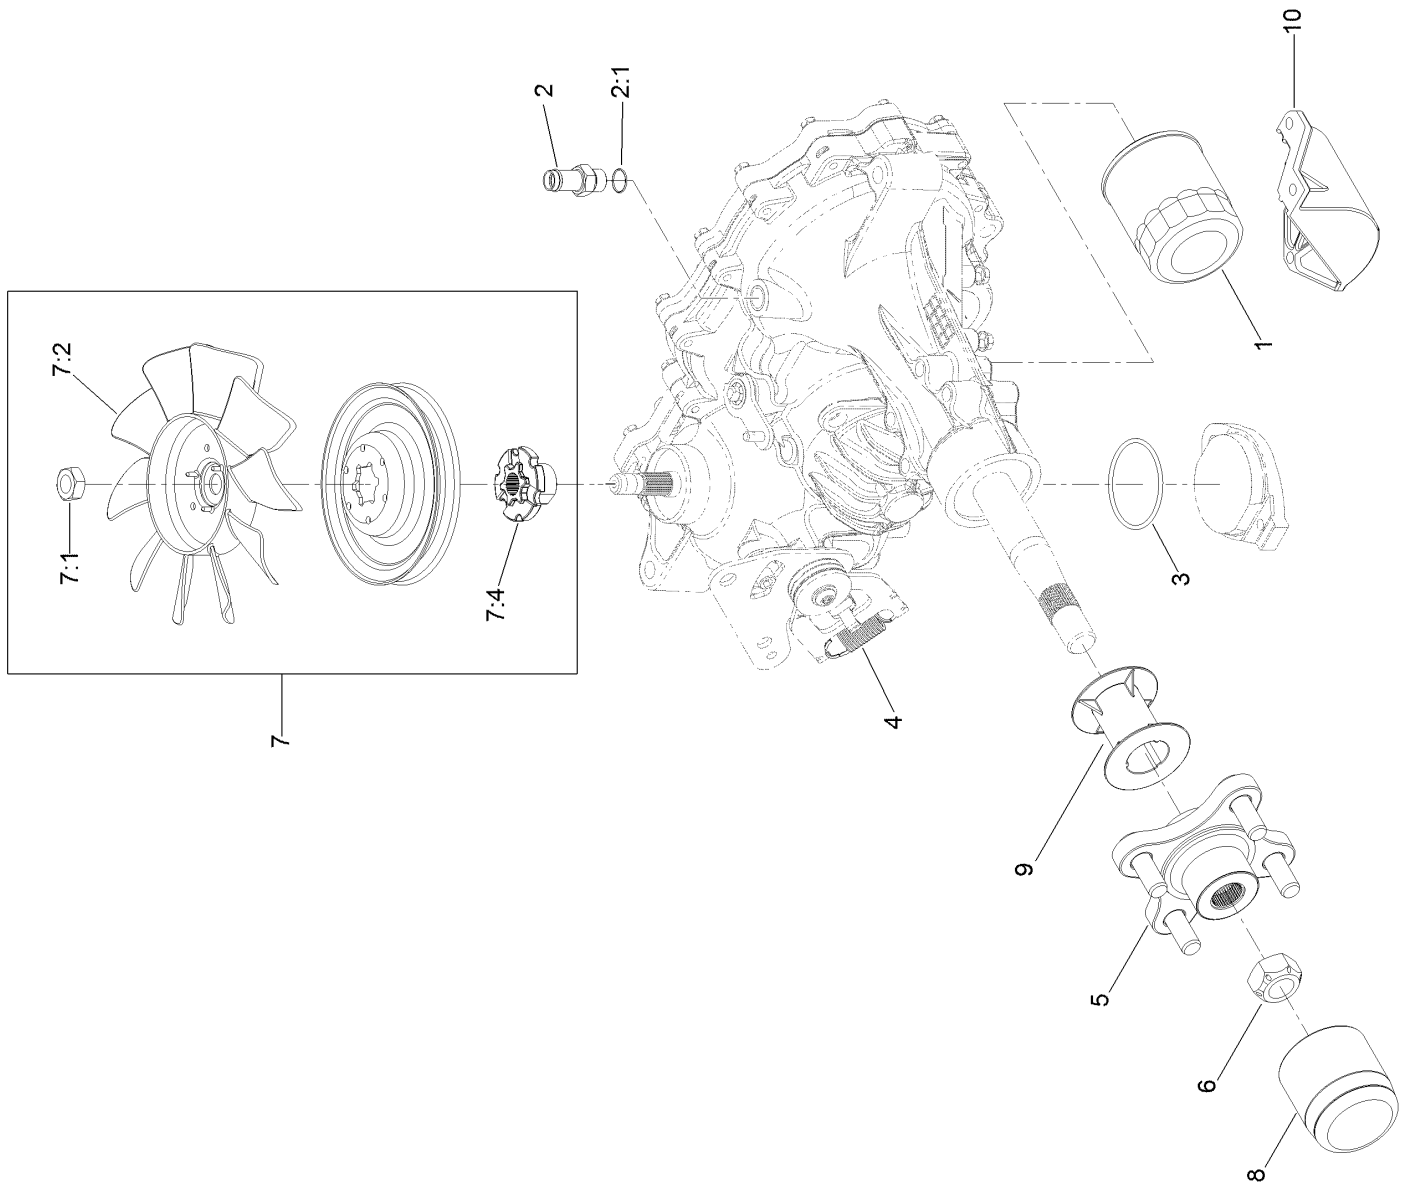

Hydraulic Assembly (continued)

<i>Ref.</i>	<i>Part Number</i>	<i>Qty.</i>	<i>Description</i>	<i>Ref.</i>	<i>Part Number</i>	<i>Qty.</i>	<i>Description</i>
1	135-0140	1	LH Transaxle ASM	12:1	109-3320	1	Cap-Reservoir, HYD
2	135-0139	1	RH Transaxle ASM	13	32180-118	1	Clip-Tie
3	104-8300	8	Nut-HF, NI	14	94-7972	2	Screw-HH W/Loctite
4	126-4687	4	Screw-HHF ●	15	126-0327	4	Clamp-Hose
5	3230-7	2	Bolt-CARR	16	109-5395	2	Arm-Bypass, Hydro
6	116-5809	2	Spacer-Hydro	17	3229-1	2	Bolt-CARR
7	126-5896	2	Screw HHF	18	108-6402	2	Knob-Handle
8	116-6833	1	Shaft-Spacer	19	1-806003	2	Pin-Cotter
9	1-303334	4	Washer-Spring	20	126-5668	1	Hose-Hydraulic
10	126-6266	2	Screw-Torx	21	126-5669	1	Hose-Hydraulic
12	109-2250	1	Tank-HYD	24	3256-4	2	Washer-Flat

● Use Pro-Lock, Nut Type (P/N 1-840022, .5ml tube) on threads.

LH Transaxle Assembly No. 135-0140