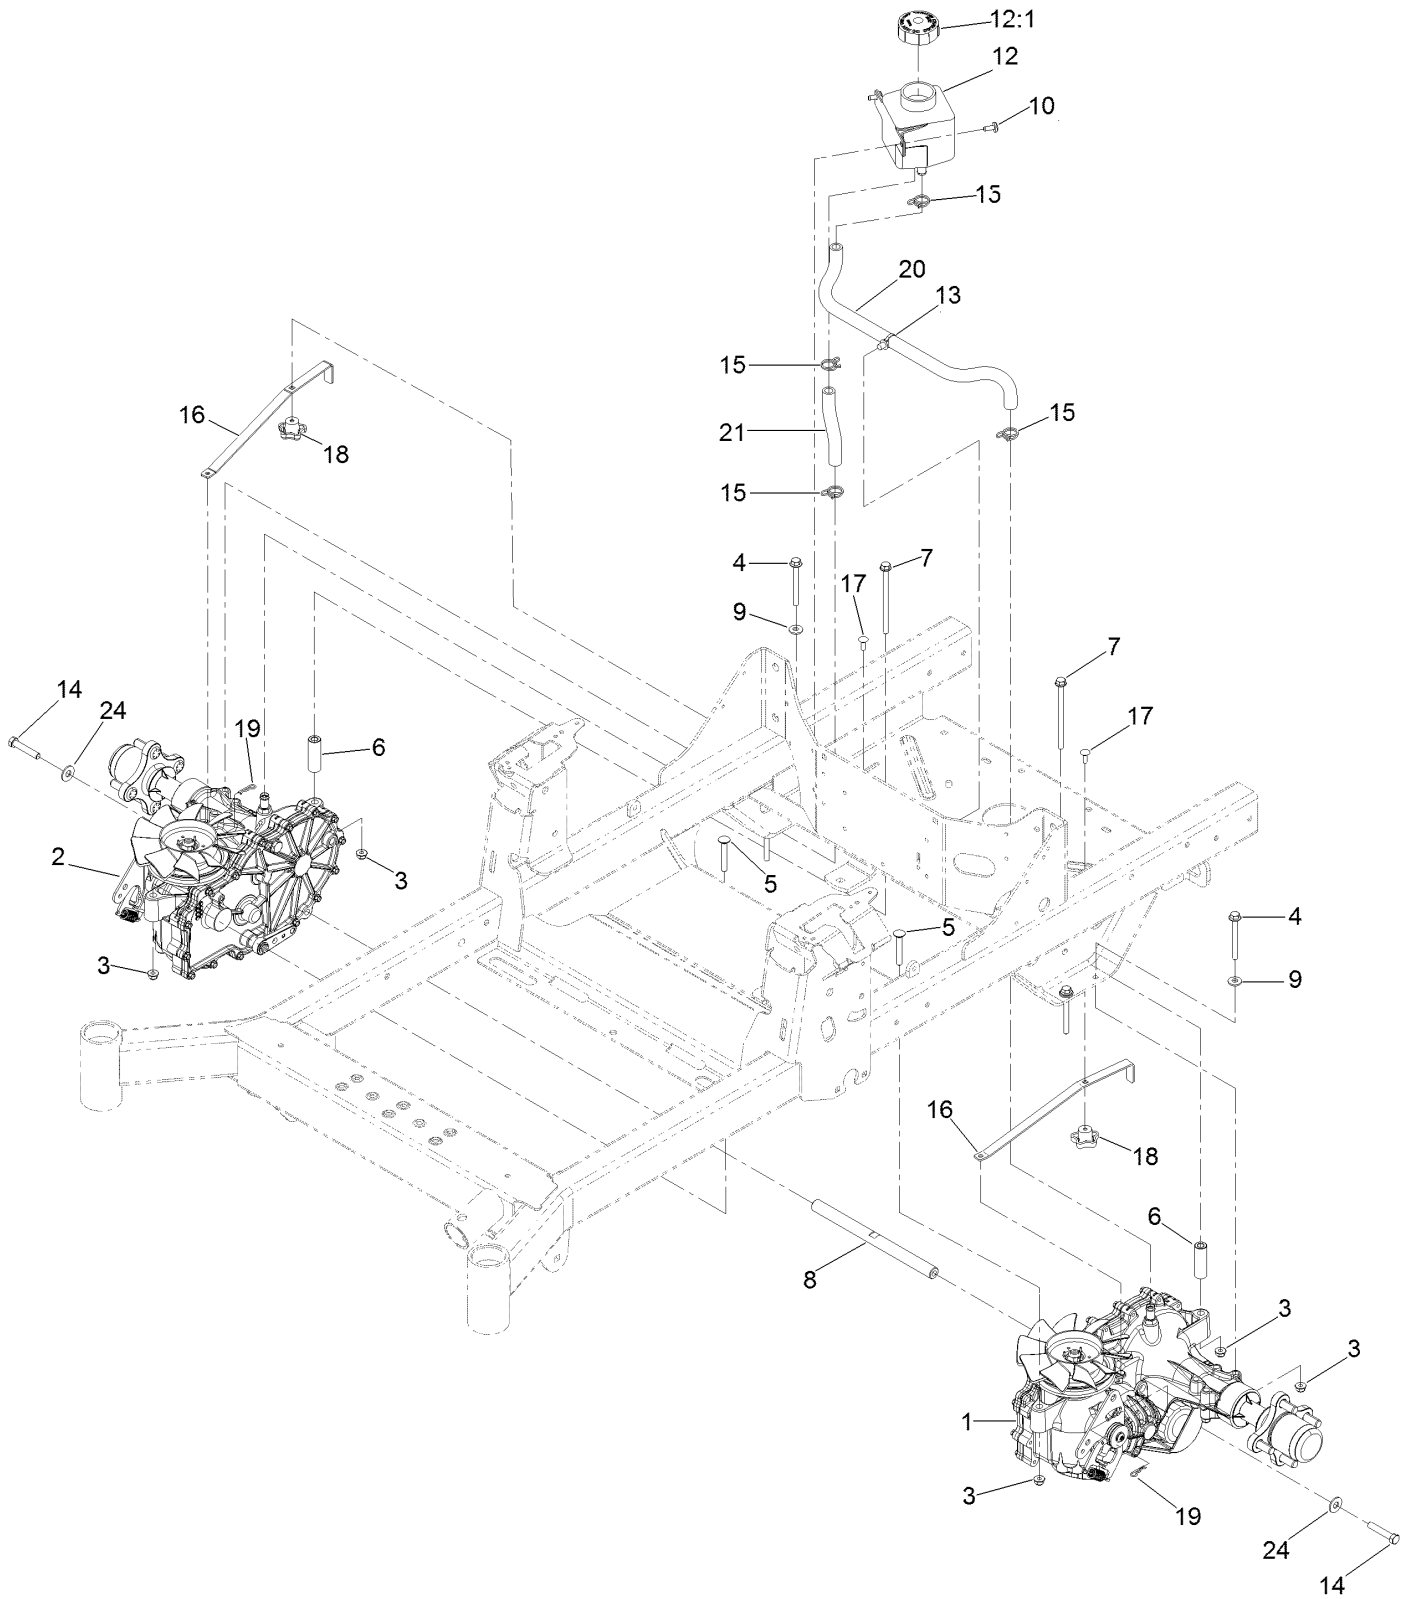

Roll-Over Protection System

Assembly No. 126-9526 (continued)

<i>Ref.</i>	<i>Part Number</i>	<i>Qty.</i>	<i>Description</i>	<i>Ref.</i>	<i>Part Number</i>	<i>Qty.</i>	<i>Description</i>
1		1	Tube-Upright, RH ●	6	99-5107	2	Nut-Lock
2		1	Tube-Upright, LH ●	7	109-9233	2	Bumper-Push-In, Rubber
3	126-7838	1	Top Tube ASM	8	109-5337	2	Bumper-ROPS
3:2	107-3069	1	Decal-Warning	9	126-9303	4	Screw-HHF
4	116-0104	2	Pin-Spring	10	131-0703	4	Nut-HHF
5	126-9209	2	Bolt-Shoulder	12	119-4164	2	Washer-Wave

● Not serviced separately

Hydraulic Assembly