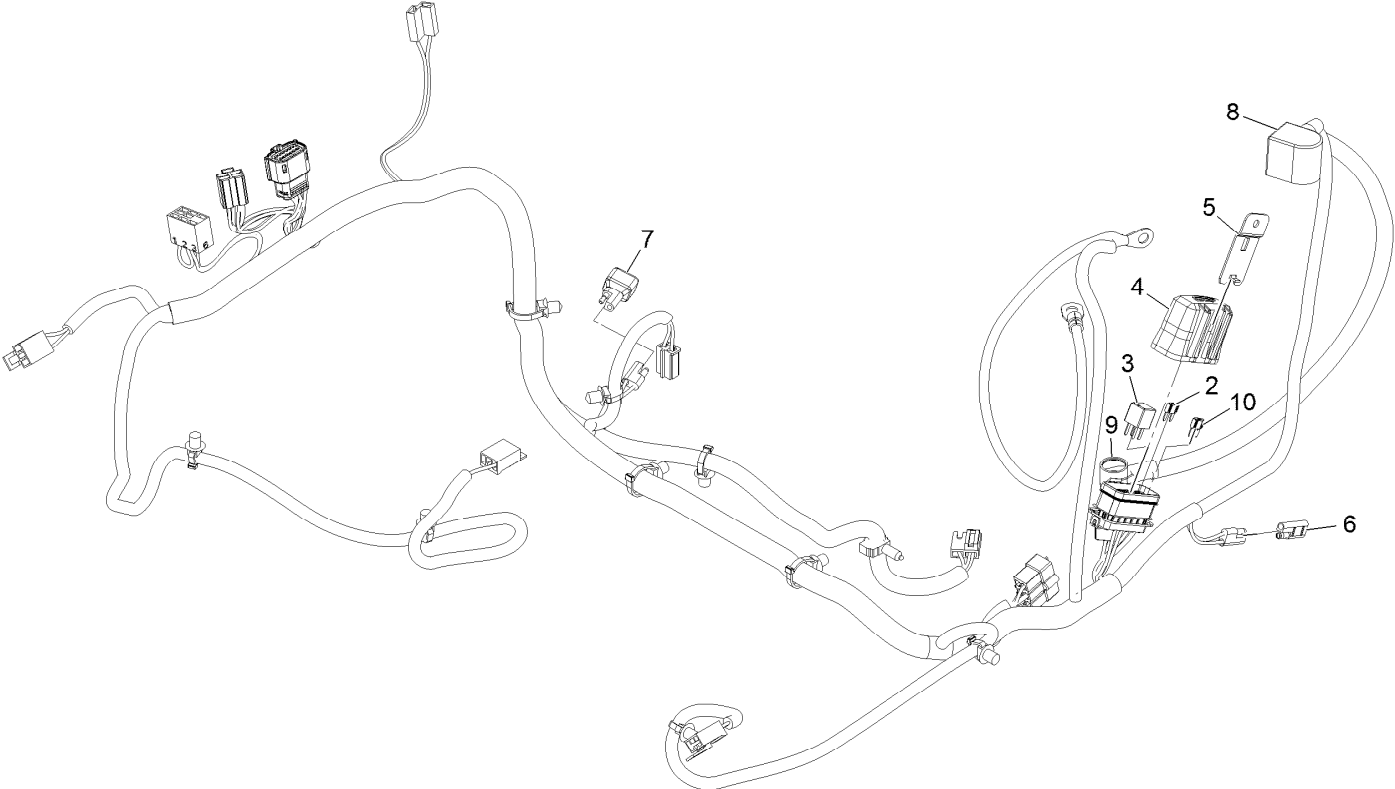

Wire Harness Assembly No. 126-5803

Wire Harness Assembly No. 126-5803 (continued)

<i>Ref.</i>	<i>Part Number</i>	<i>Qty.</i>	<i>Description</i>	<i>Ref.</i>	<i>Part Number</i>	<i>Qty.</i>	<i>Description</i>
2	121-8868	1	Fuse-Mini Blade, 20 Amp	7	103-3895	1	Diode
3	126-3991	1	Relay-Micro	8	126-8876	1	Insulator-Battery
4	32180-176	1	Cover-Block, Fuse	9	1-543393	1	Insulator-Solenoid
5	32180-177	1	Clip-Mounting	10	121-8867	1	Fuse-Mini Blade, 15 Amp
6	116-0053	1	Cap-Plug