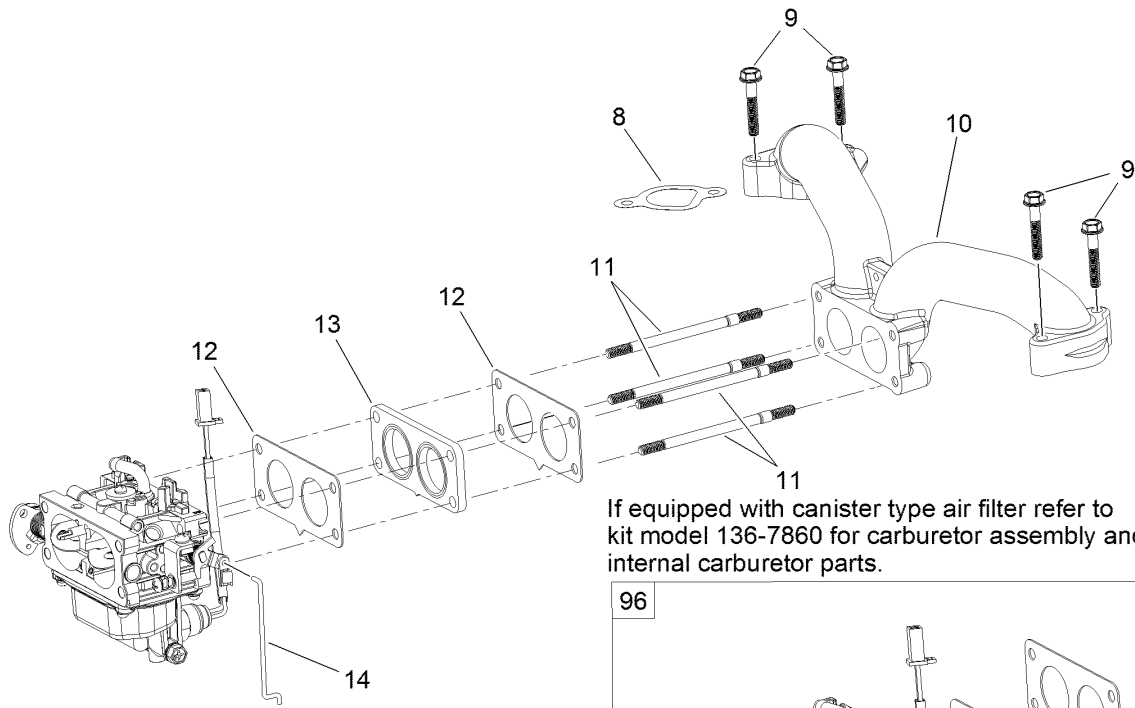

Fuel System Assembly with Non-Canister Style Air Filter

If equipped with canister type air filter refer to kit model 136-7860 for carburetor assembly and internal carburetor parts.