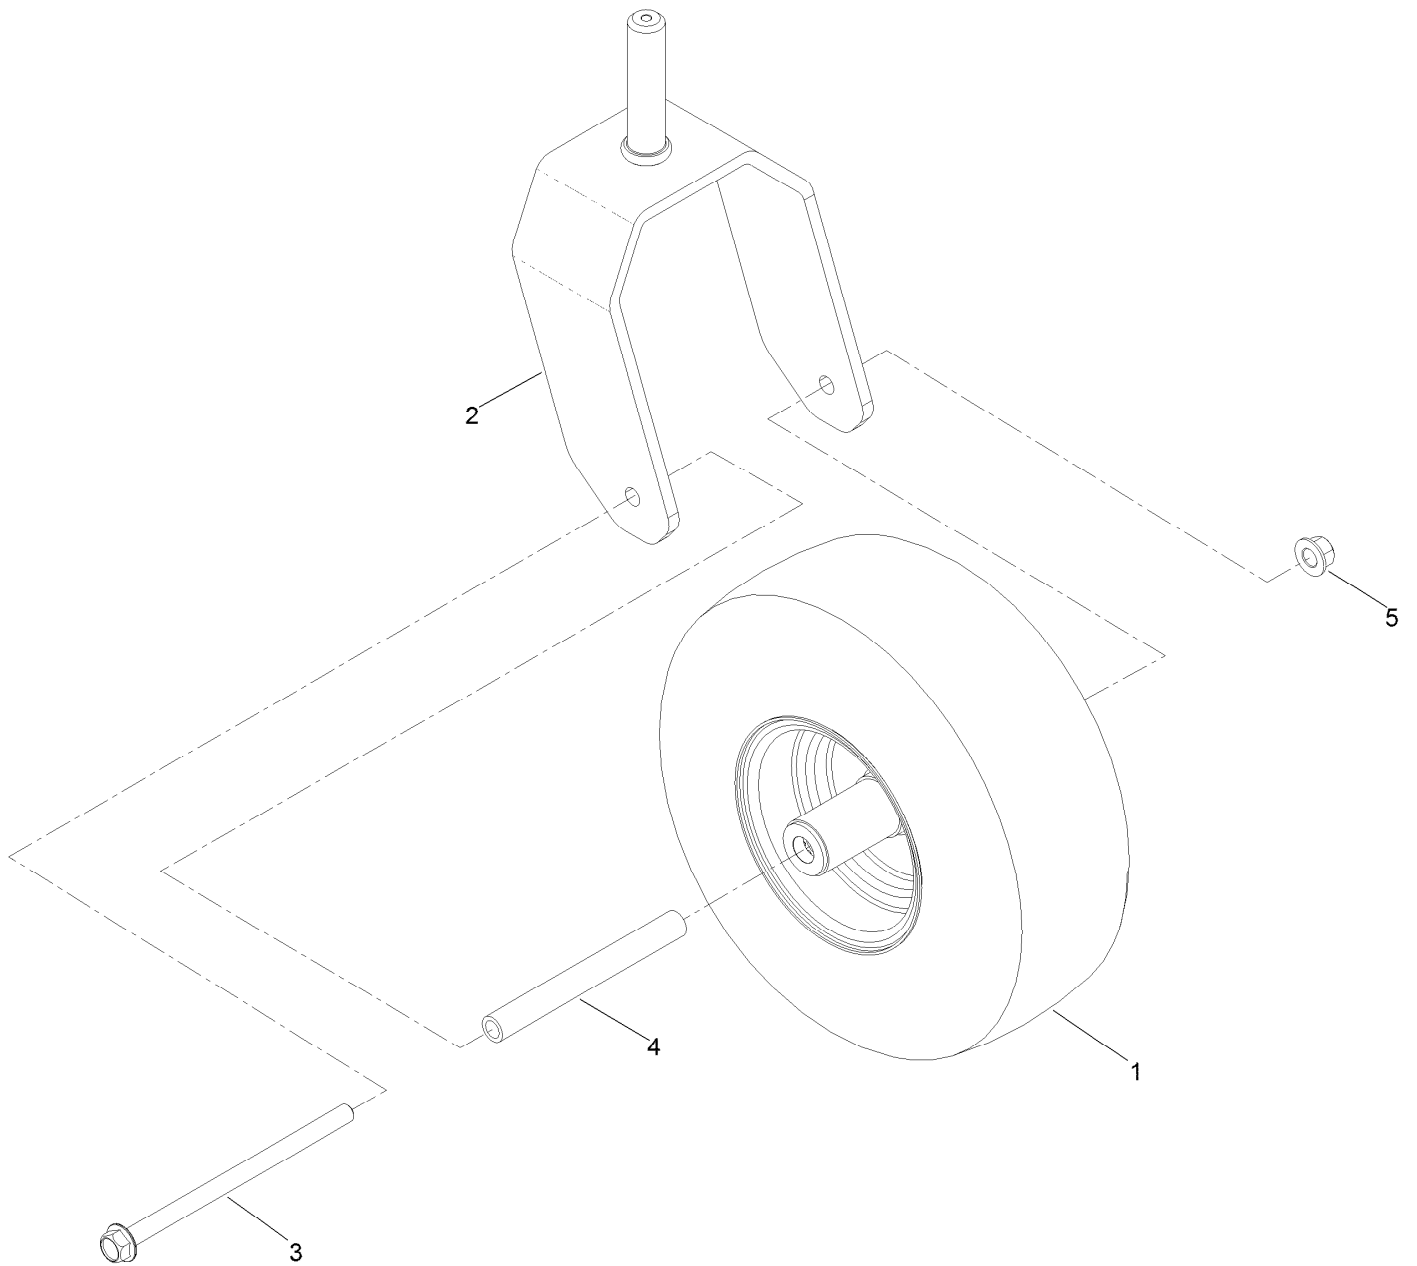

Frame and Roll-Over Protection System Assembly (continued)

<i>Ref.</i>	<i>Part Number</i>	<i>Qty.</i>	<i>Description</i>	<i>Ref.</i>	<i>Part Number</i>	<i>Qty.</i>	<i>Description</i>
1	104-8300	2	Nut-HF, NI	9		2	Front Caster ASM (W/Fork) ●
2	109-3678	4	Bearing-Ball	10	126-5491	2	Isolator
3	109-9233	2	Bumper-Push-In, Rubber	11	126-9526	1	ROPS ASM
4	116-4348	2	Cap-Grease	12	126-5872	1	Pan-Floor
5	126-3280	2	Wheel And Tire ASM	12:2	126-8383	1	Decal-Danger
5:1	126-9074	1	Wheel	13	126-5897	2	Spring
5:2	120-3271	1	Tire	15	242-50	8	Nut-Lug
5:3	232-27	1	Stem-Valve	17	3234-5	2	Screw-HHF
8	126-4699	1	Frame ASM	18	3256-68	2	Washer-Flat
8:2	109-6014	1	Decal-Routing, Belt	19	67-1300	1	Decal
8:3	116-8588	2	Decal-Release, Drive	21	126-7065	2	Grommet-Rubber
8:4	126-4363	2	Decal-Warning				
8:5	127-6618	1	Strip-Seal				

● Not serviced separately

Fork and Caster Wheel Assembly