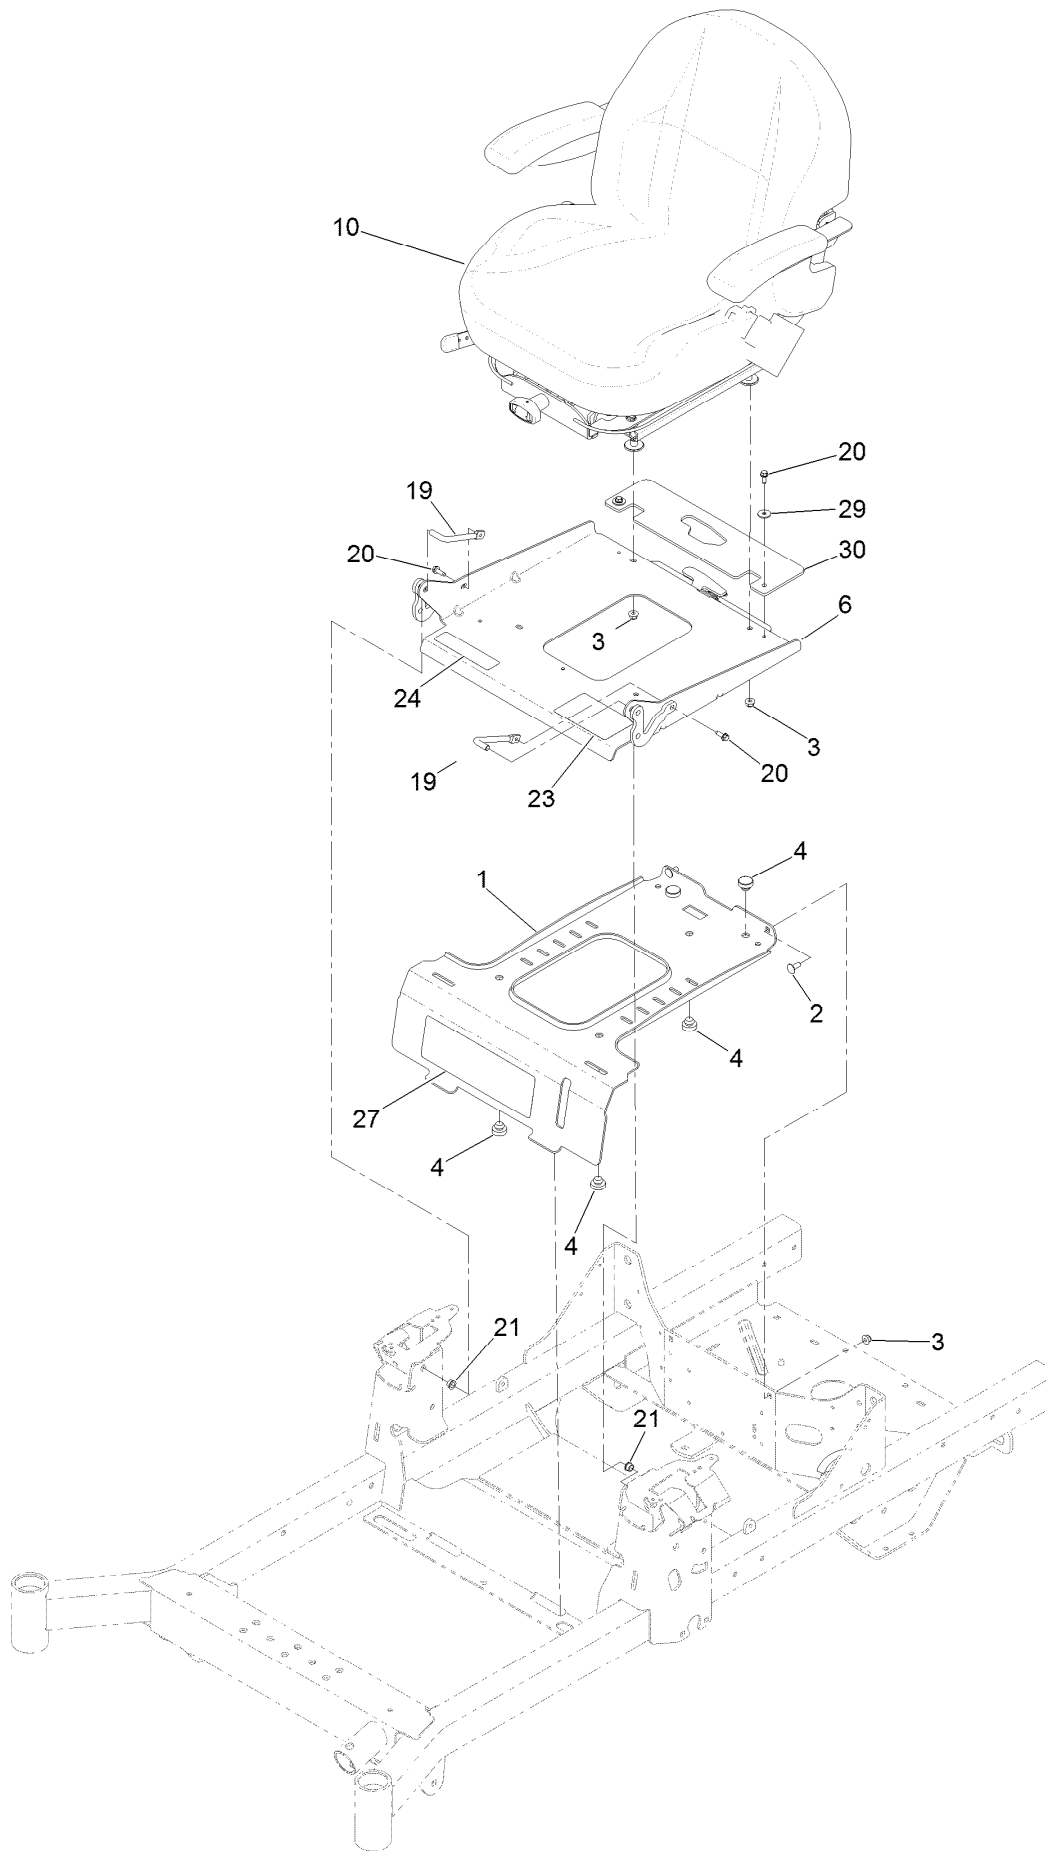

Seat Mount Assembly

Seat Mount Assembly (continued)

<i>Ref.</i>	<i>Part Number</i>	<i>Qty.</i>	<i>Description</i>	<i>Ref.</i>	<i>Part Number</i>	<i>Qty.</i>	<i>Description</i>
1	126-4082-03	1	Plate-Retainer, Tank	20	32144-44	2	Screw-HWH, Thread Roll
2	3230-23	2	Screw-CARR	21	1-603735	2	Bushing-Flanged
3	104-8300	6	Nut-HF, NI	23	126-8151	1	Decal-Aid, Service
4	104-1412	5	Bumper-Rubber	24	126-8161	1	Decal-Latch, Seat
6	126-7309	1	Seat Pan And Latch ASM	27	126-9273	1	Decal
10	130-0801	1	Seat ASM	29	3256-67	2	Washer
19	126-5914	2	Pin-Pivot, Seat	30	135-0099	1	Guard-Rubber