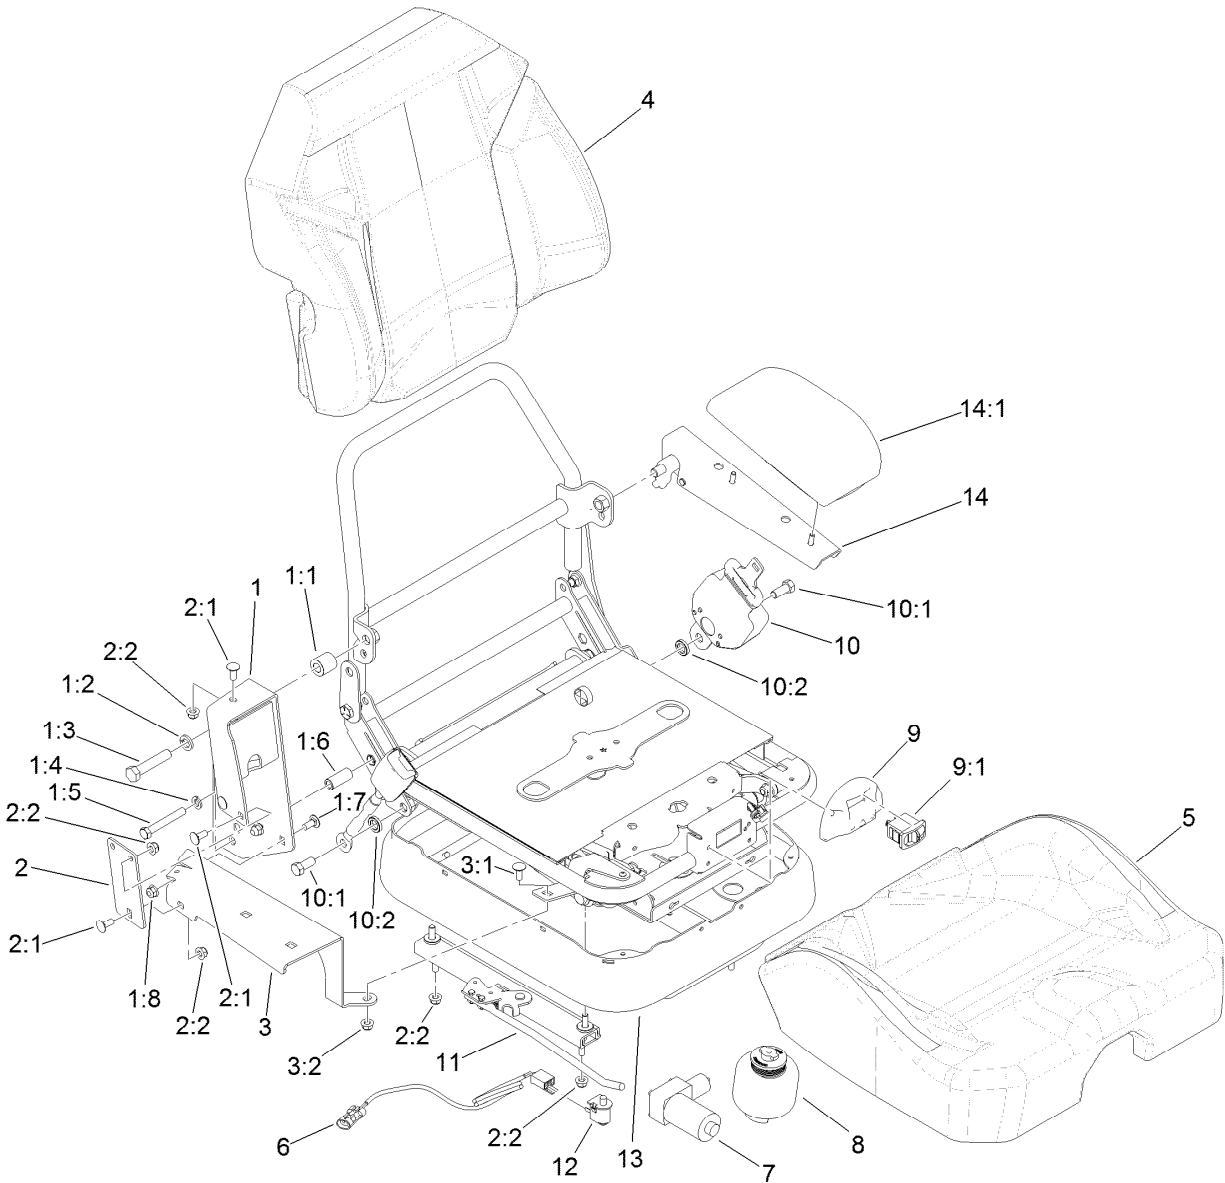

Count on it.

Parts Catalog

Air Ride Suspension Seat Kit

Groundsmaster® 3200 or 3300 Series Traction Unit

Model No. 31982

Air Ride Suspension Seat Assembly

Ref.	Part Number	Qty.	Description
1	140-7112	1	Kit-Console Mount, Upper
1:1	140-7113	1	Spacer
1:2	3253-7	1	Washer-Lock
1:3	325-10	1	Screw-HH
1:4	3253-21	1	Washer-Lock
1:5	323-13	1	Screw-HH
1:6	140-7114	1	Spacer
1:7	3230-23	2	Screw-CARR
1:8	104-8300	2	Nut-HF, NI
2	140-7103	1	Kit-Bracket
2:1	3230-23	3	Screw-CARR
2:2	104-8300	3	Nut-HF, NI
3	140-7115	1	Kit-Console Mount, Lower
3:1	3230-23	1	Screw-CARR
3:2	104-8300	1	Nut-HF, NI
4	125-3112	1	Cover-Back

Ref.	Part Number	Qty.	Description
5	125-3111	1	Cover-Cushion
6	106-7090	1	Harness-Wire, Seat Switch
7	140-7120	1	Kit-Air Compressor
8	140-7121	1	Kit-Air Bag
9	140-7122	1	Kit-Air Valve
9:1	126-2747	1	Valve-Air Adjust
10	140-7116	1	Kit-Seat Belt
10:1	3212-4	2	Screw-HH
10:2	140-7108	2	Spacer
11	140-7117	1	Kit-Track
12	82-2190	1	Switch-Bail
13	126-8559	1	Bellows-Seat
14	140-7110	1	Armrest-Deluxe, With Pad
14:1	140-7111	1	Pad-Armrest
99	140-7119	1	Harness-Air Ride ●