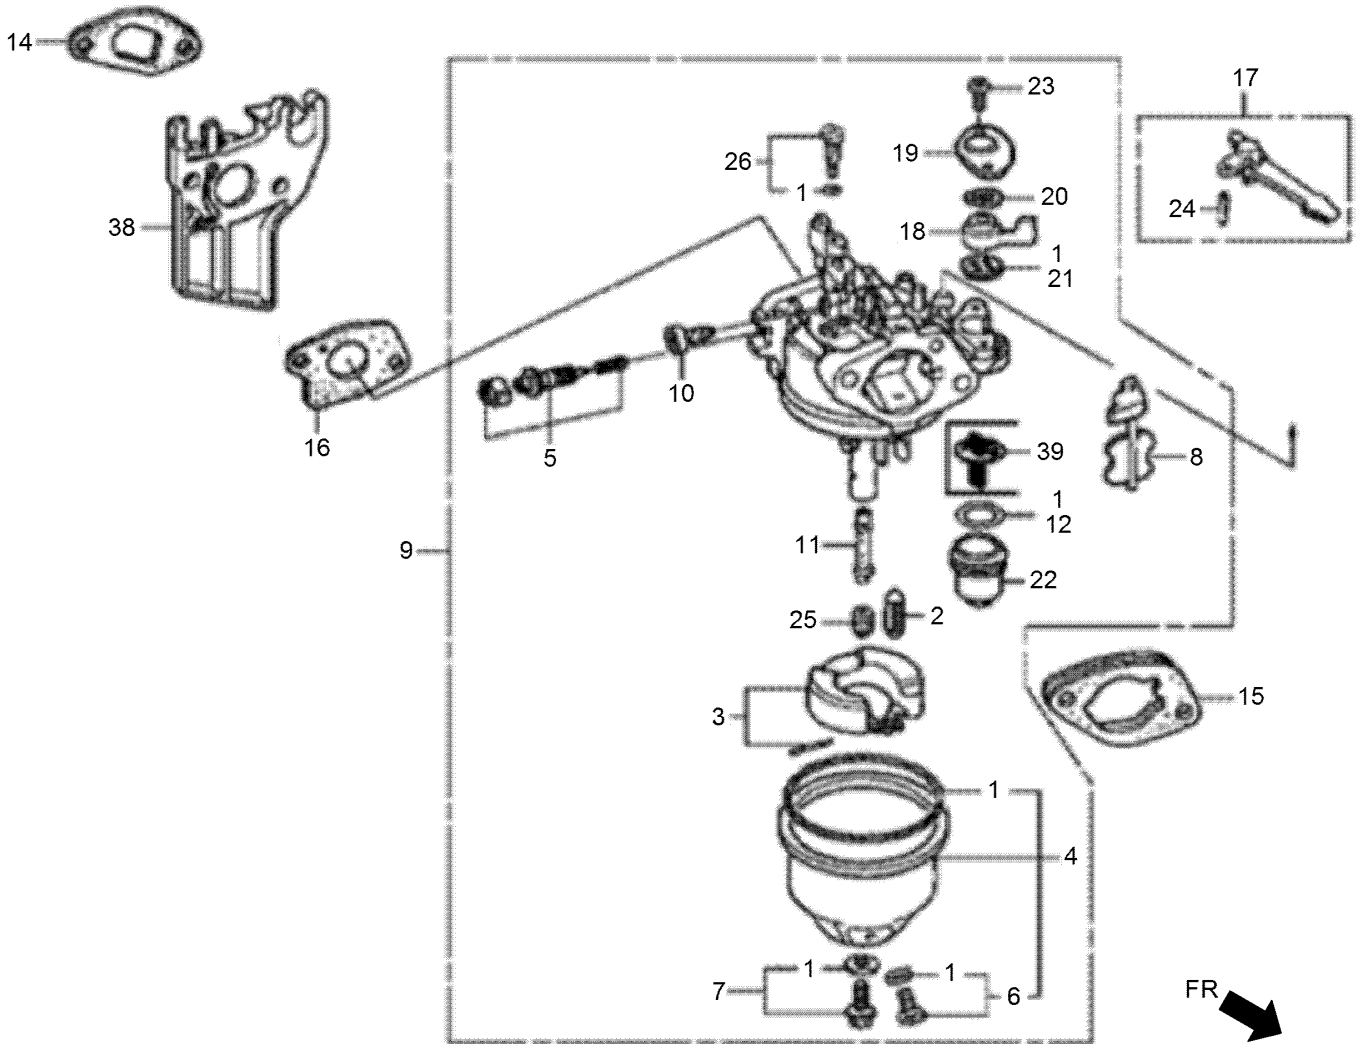

Carburetor Assembly

Carburetor Assembly (continued)

<i>Ref.</i>	<i>Part Number</i>	<i>Qty.</i>	<i>Description</i>	<i>Ref.</i>	<i>Part Number</i>	<i>Qty.</i>	<i>Description</i>
1	132-0239	1	Gasket Set	16	132-0287	1	Packing-Carburetor
2	132-0241	1	Valve Set-Float	17	132-0343	1	Choke Lever ASM
3	132-0242	1	Float Set	18	132-0359	1	Lever-Cock
4	132-0247	1	Chamber Set-Float	19	132-0360	1	Plate-Lever Setting
5	132-0250	1	Screw Set-Pilot	20	132-0362	1	Spring-Cock Lever
6	132-0251	1	Screw Set-Drain	21	132-0364	1	Packing-Fuel Cock
7	132-0253	1	Screw Set	22	132-0366	1	Cup-Fuel Strainer
8	132-0257	1	Choke Set	23	132-0676	2	Screw-Pan-3X6
9	132-0265	1	Carburetor ASM	24	132-0698	1	Pin-Spring-2X12
10	132-0268	1	Screw-Throttle Stop	25	131-8237	1	Jet-Main, No. 75
11	132-0272	1	Nozzle-Main	26	131-8239	1	Jet Set-Pilot, No. 40
12	132-0276	1	Packing-Fuel Strainer Cup	38	132-0278	1	Insulator-Carburetor
14	132-0281	1	Packing-Insulator	39	132-0365	1	Filter-Cup
15	132-0284	1	Carburetor Spacer ASM