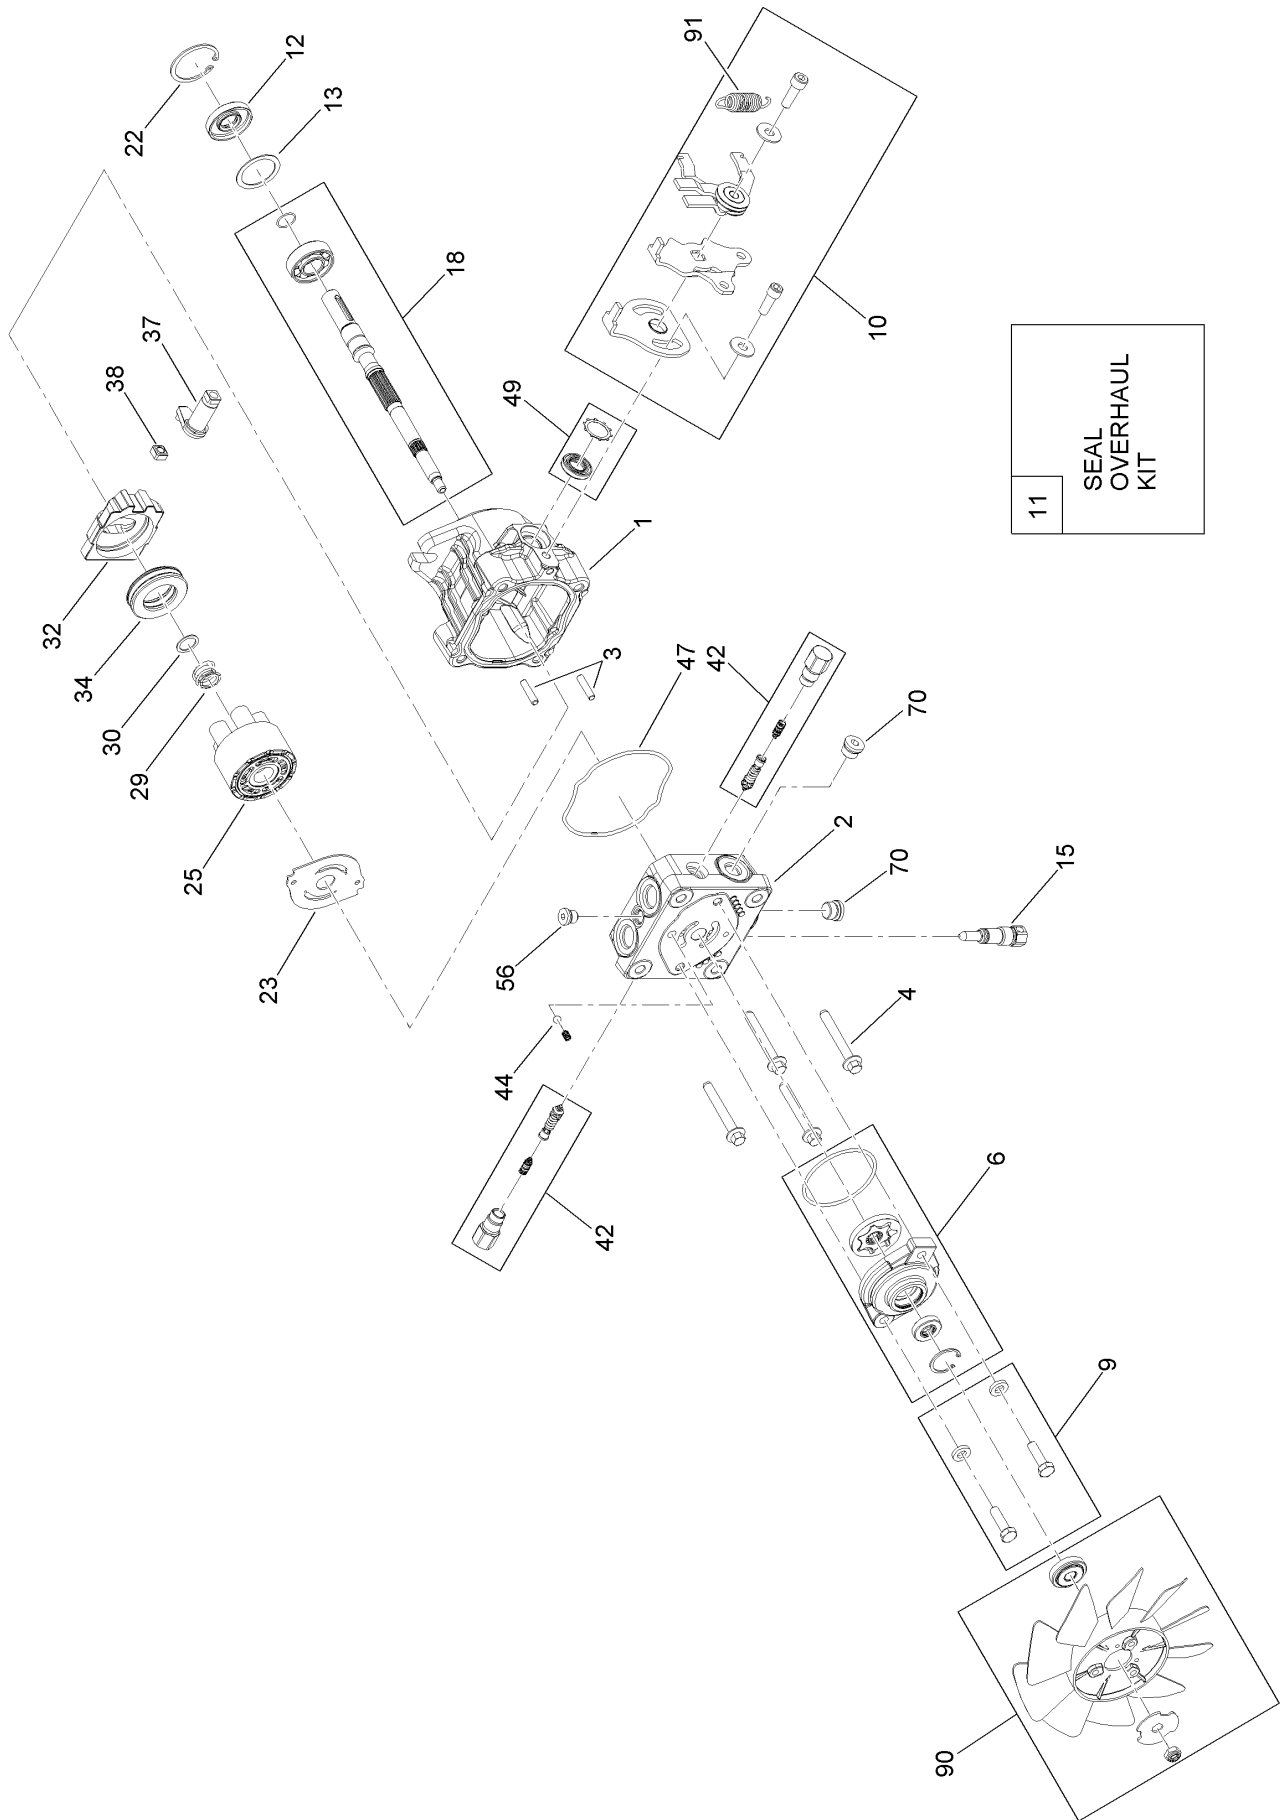

Hydraulic Pump Assembly No. 132-4797

Hydraulic Pump Assembly No. 132-4797 (continued)

<i>Ref.</i>	<i>Part Number</i>	<i>Qty.</i>	<i>Description</i>	<i>Ref.</i>	<i>Part Number</i>	<i>Qty.</i>	<i>Description</i>
1	133-1780	1	Housing Kit	30	133-1794	1	Washer-Flat
2	133-1781	1	Endcap Kit	32	133-1795	1	Swashplate-Coated, 10Cc
3	106-8753	2	Pin-Headless, Straight	34	121-3235	1	Bearing-Thrust, Plastic Cage
4	133-1783	4	Hex Flange Bolt	37	133-1797	1	Arm-Trunnion, Square (Taper)
6	133-1784	1	STD Charge Pump Kit	38	133-1798	1	Slot-Guide
9	133-1785	1	Charge Pump Bolt Kit	42	133-1799	2	Shock Valve 160 Bar Kit
10	115-4459	1	Return Kit	44	136-6150	1	Charge Relief Kit
11	105-6184	1	Seal Overhaul Kit	47	125-4682	1	O-Ring
12	104-5310	1	Seal-Lip	49	106-8761	1	Trunnion Seal / Retainer Kit
13	133-1787	1	Washer-Flat	56	106-8762	1	Plug-HSH
15	106-8759	1	Bypass Valve Kit	70	104-2189	2	Plug-Thread, Straight
18	133-1789	1	Shaft Kit	90	136-6154	1	Fan/Hub Kit
22	104-5309	1	Ring-Retaining	91	115-8307	1	Spring-Extension
23	105-6185	1	Plate-Valve				
25	103-2666	1	Cylinder Block Kit				
29	133-1793	1	Spring-Block