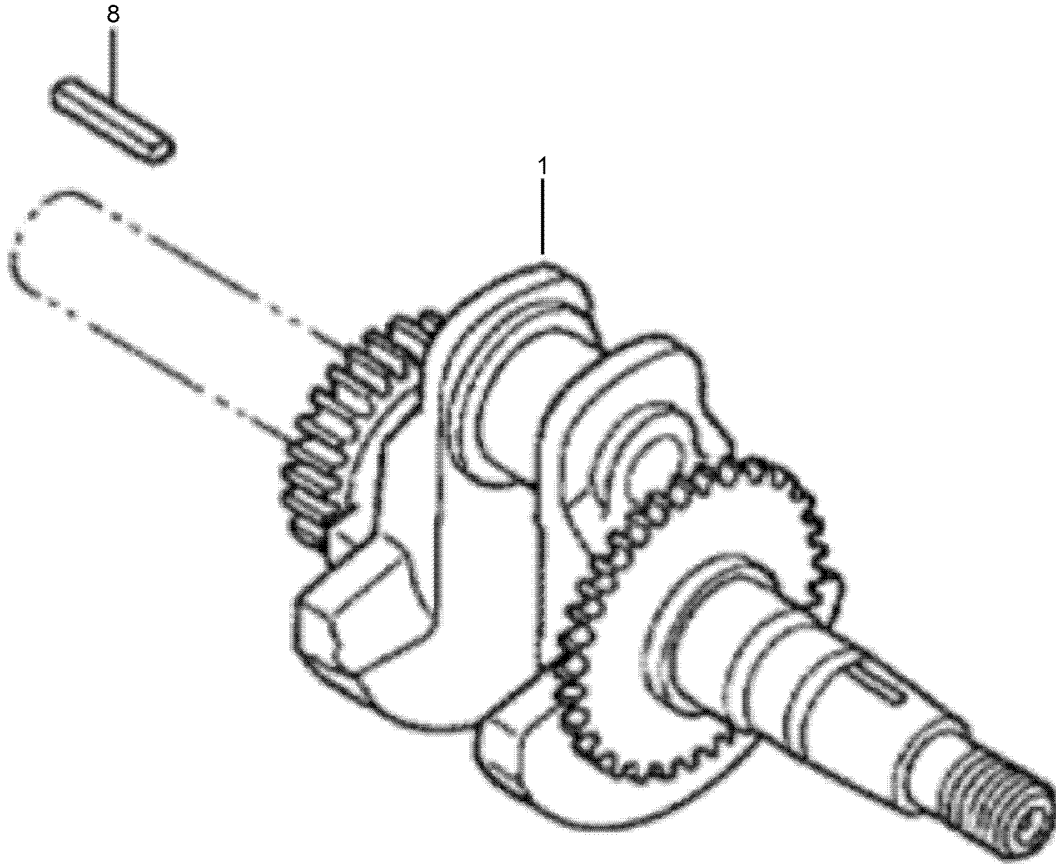

Crankshaft Assembly

FR

Crankshaft Assembly (continued)

<i>Ref.</i>	<i>Part Number</i>	<i>Qty.</i>	<i>Description</i>
1	132-0164	1	Crankshaft ASM
8	132-0647	1	Key-5X5X33