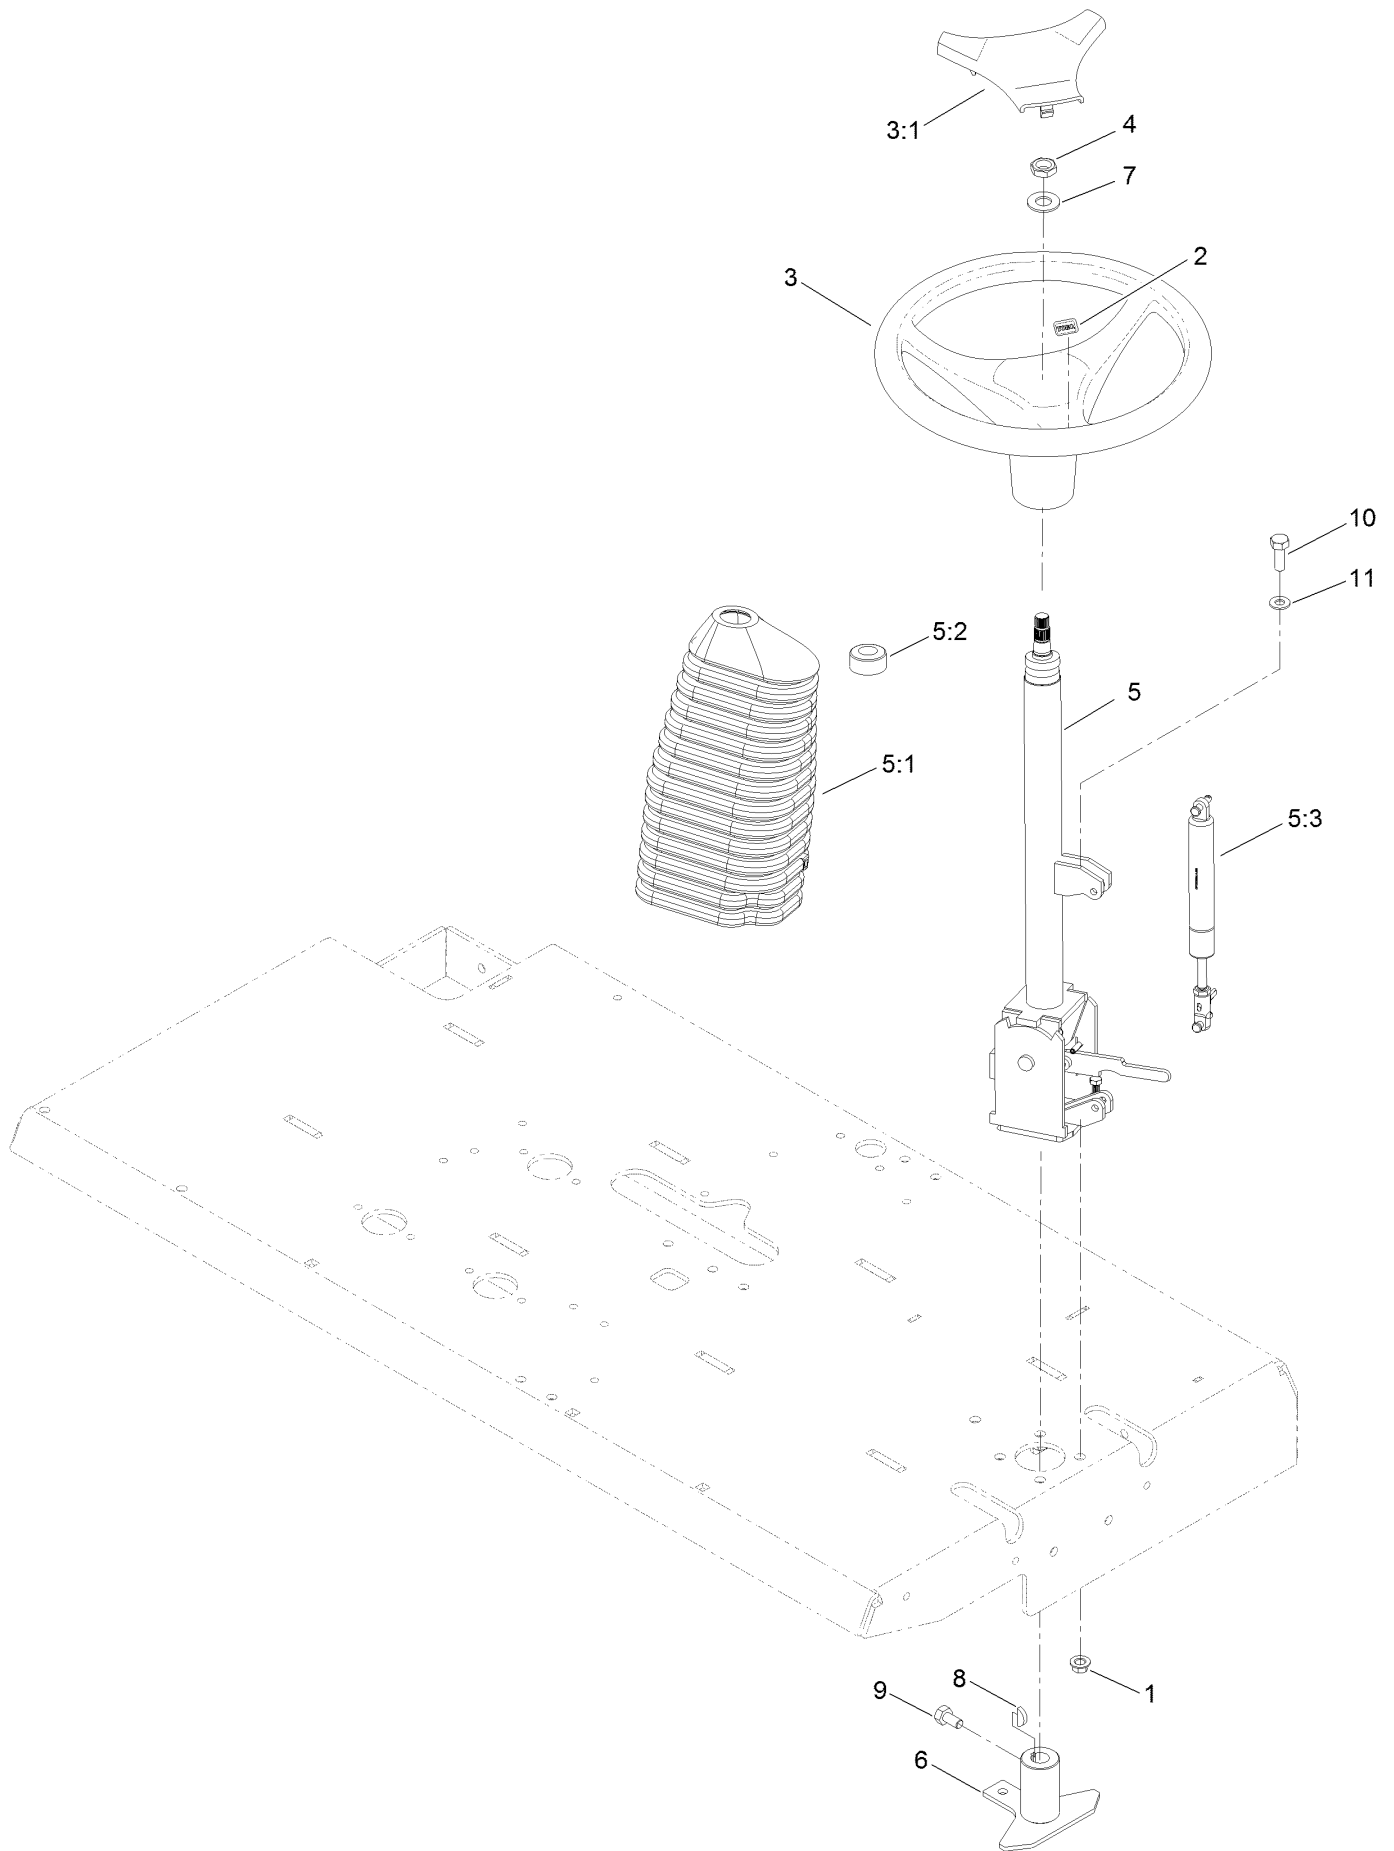

Steering Wheel Assembly

Steering Wheel Assembly (continued)

<i>Ref.</i>	<i>Part Number</i>	<i>Qty.</i>	<i>Description</i>	<i>Ref.</i>	<i>Part Number</i>	<i>Qty.</i>	<i>Description</i>
1	63-11-015	4	Nut-Hex	5:3	120-2594	1	Gas Spring ASM
2	98-1459	1	Decal	6	132-7084-01	1	Steering Pivot
3	98-1471	1	Wheel-Steering	7	3256-27	1	Washer-Flat
3:1	98-1468	1	Cover-Wheel, Steering	8	3257-7	1	Key-Woodruff
4	110-8816	1	Nut-Hex	9	09391	1	Screw-HH
5	127-8041	1	Column-Steering	10	09392	4	Screw-HH
5:1	120-2592	1	Boot-Rubber, Column	11	ZWQ1J000U	4	Washer-Plain
5:2	120-2593	1	Boot-Rubber, Bearing