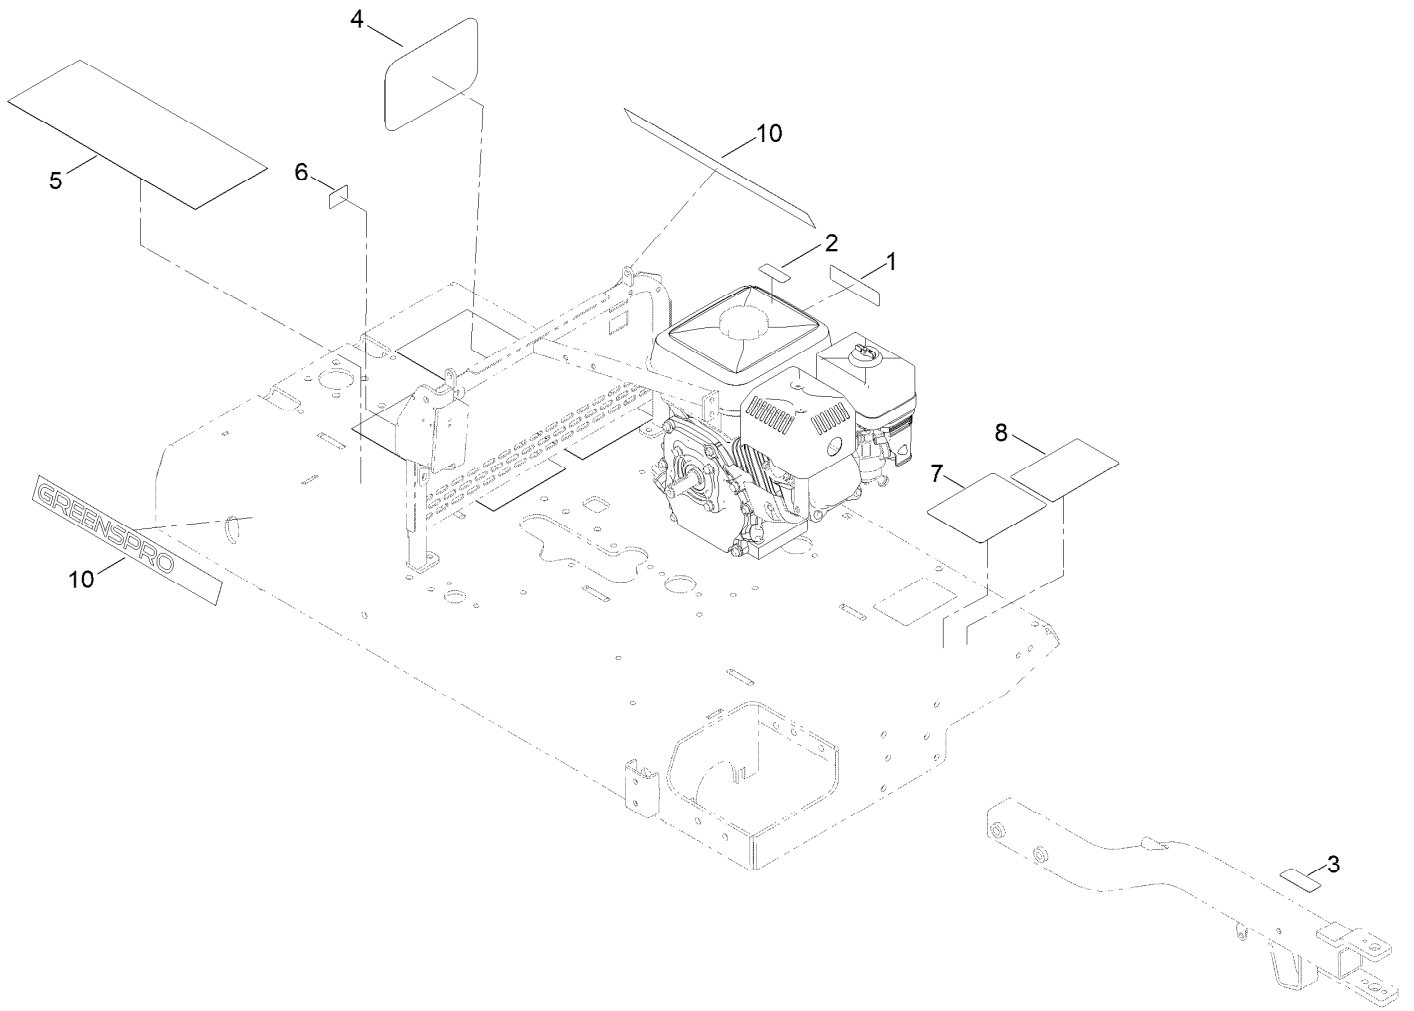

Decal Assembly

Decal Assembly (continued)

<i>Ref.</i>	<i>Part Number</i>	<i>Qty.</i>	<i>Description</i>	<i>Ref.</i>	<i>Part Number</i>	<i>Qty.</i>	<i>Description</i>
1	133-8062	1	Decal-Arrestor, Spark	6	131-0440	1	Decal-Brake, Parking
2	130-8322	1	Decal-Warning, Ethanol	7	138-9134	1	Decal-Service, Gp1260
3	127-5885	1	Decal-Disconnect, Hitch	8	127-5884	1	Decal-Operation
4	67-7320	1	Decal	10	132-9298	2	Decal
5	70-07-067	4	Tape-Slip, Anti