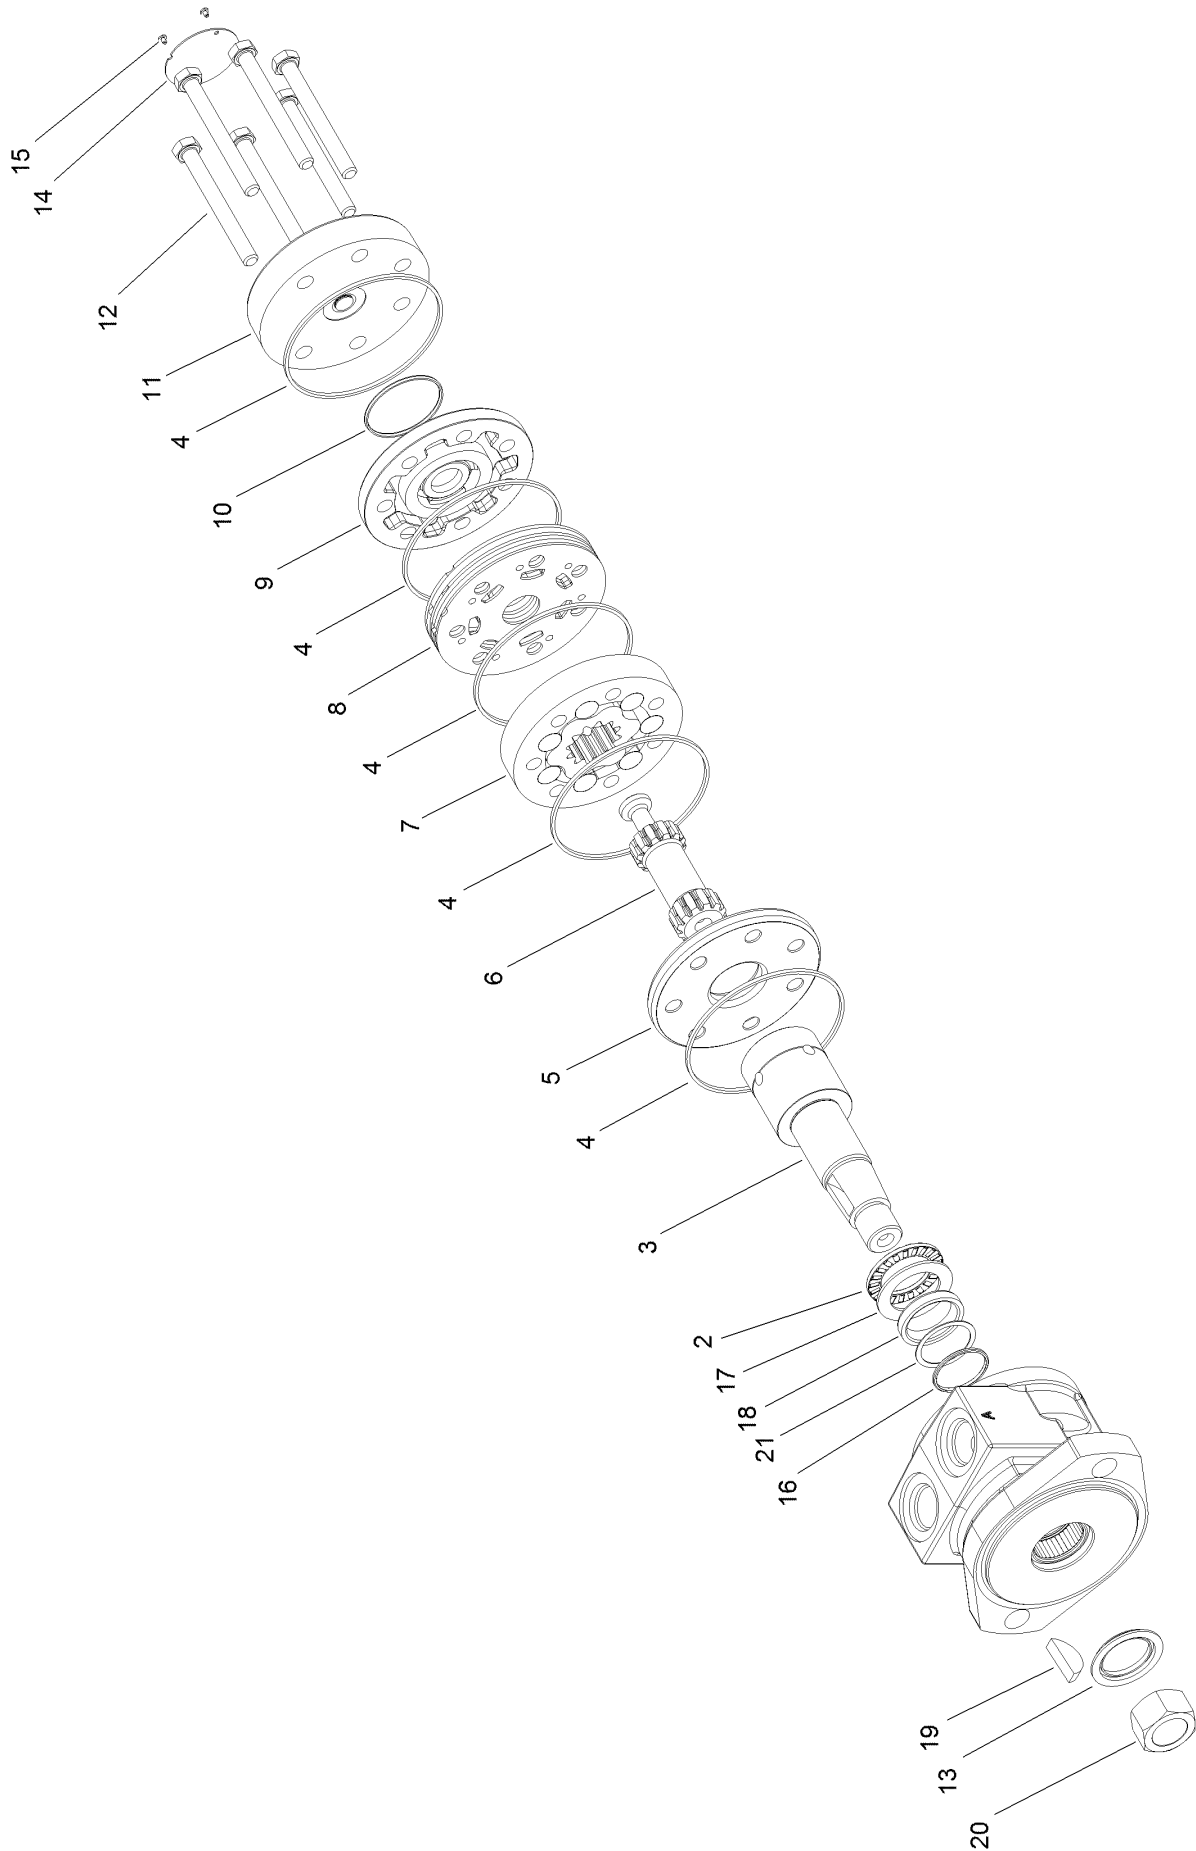

Hydraulic Motor Assembly No. 131-6431

Hydraulic Motor Assembly No. 131-6431 (continued)

<i>Ref.</i>	<i>Part Number</i>	<i>Qty.</i>	<i>Description</i>	<i>Ref.</i>	<i>Part Number</i>	<i>Qty.</i>	<i>Description</i>
2	133-1761	1	Bearing-Thrust	13	133-1773	1	Seal, Dirt And Water
3	133-1762	1	Shaft-Coupling	14		1	Identification Tag ■
4	133-1763	5	Ring-Seal	15	133-1774	2	Screw-Drive
5	133-1764	1	Plate-Wear	16	133-1775	1	Ring-Back Up
6	133-1765	1	Link-Drive	17	133-1776	1	Washer-Thrust
7	133-1766	1	Set-Rotor	18	133-1777	1	Shaft-Seal
8	133-1767	1	Manifold	19	3257-8	1	Key-Woodruff
9	133-1768	1	Commutator	20	85-7310	1	Nut-Motor, Wheel
10	133-1769	1	Seal-Commutator	21	133-1778	1	Washer-Back Up
11	133-1771	1	Cover-End	99	133-1779	1	Seal Kit ●
12	133-1772	6	Special Bolt				

● Not illustrated

■ Not serviced separately