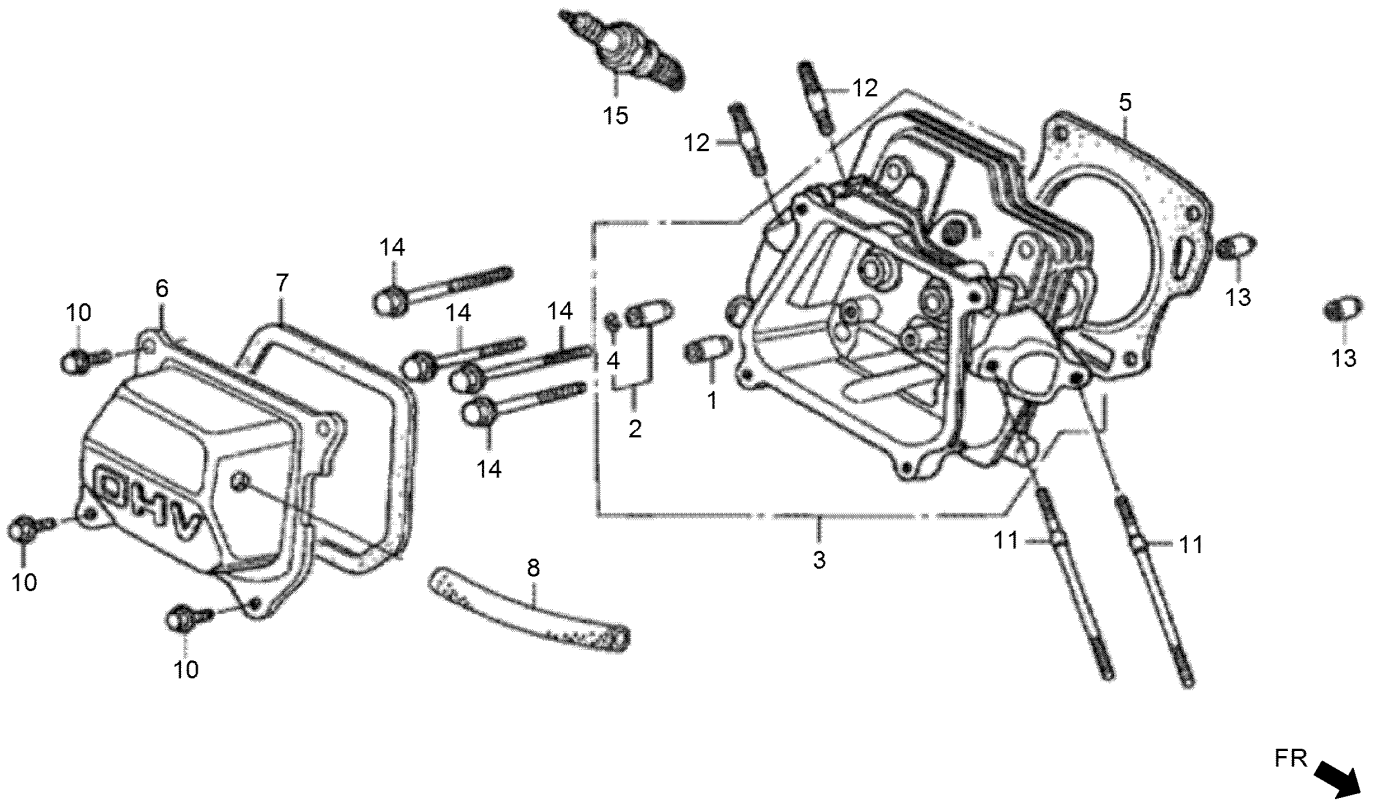

Cylinder Head Assembly

Cylinder Head Assembly (continued)

<i>Ref.</i>	<i>Part Number</i>	<i>Qty.</i>	<i>Description</i>	<i>Ref.</i>	<i>Part Number</i>	<i>Qty.</i>	<i>Description</i>
1	132-0118	1	Guide-Intake Valve	8	132-0234	1	Tube-Breather
2	132-0119	1	Guide-Exhaust Valve	10	132-4880	4	Bolt-Flange-6X12
3	132-0124	1	Cylinder Head ASM	11	132-0612	2	Bolt-Stud-6X112
4	132-0125	1	Clip-Valve Guide	12	132-0615	2	Bolt-Stud-8X32
5	132-0126	1	Gasket-Cylinder Head	13	132-0697	2	Dowel Pin-10X16
6	132-0127	1	Head Cover ASM	14	131-8226	4	Bolt-Flange-8X60
7	132-0133	1	Packing-Head Cover	15	131-8233	1	Sparkplug