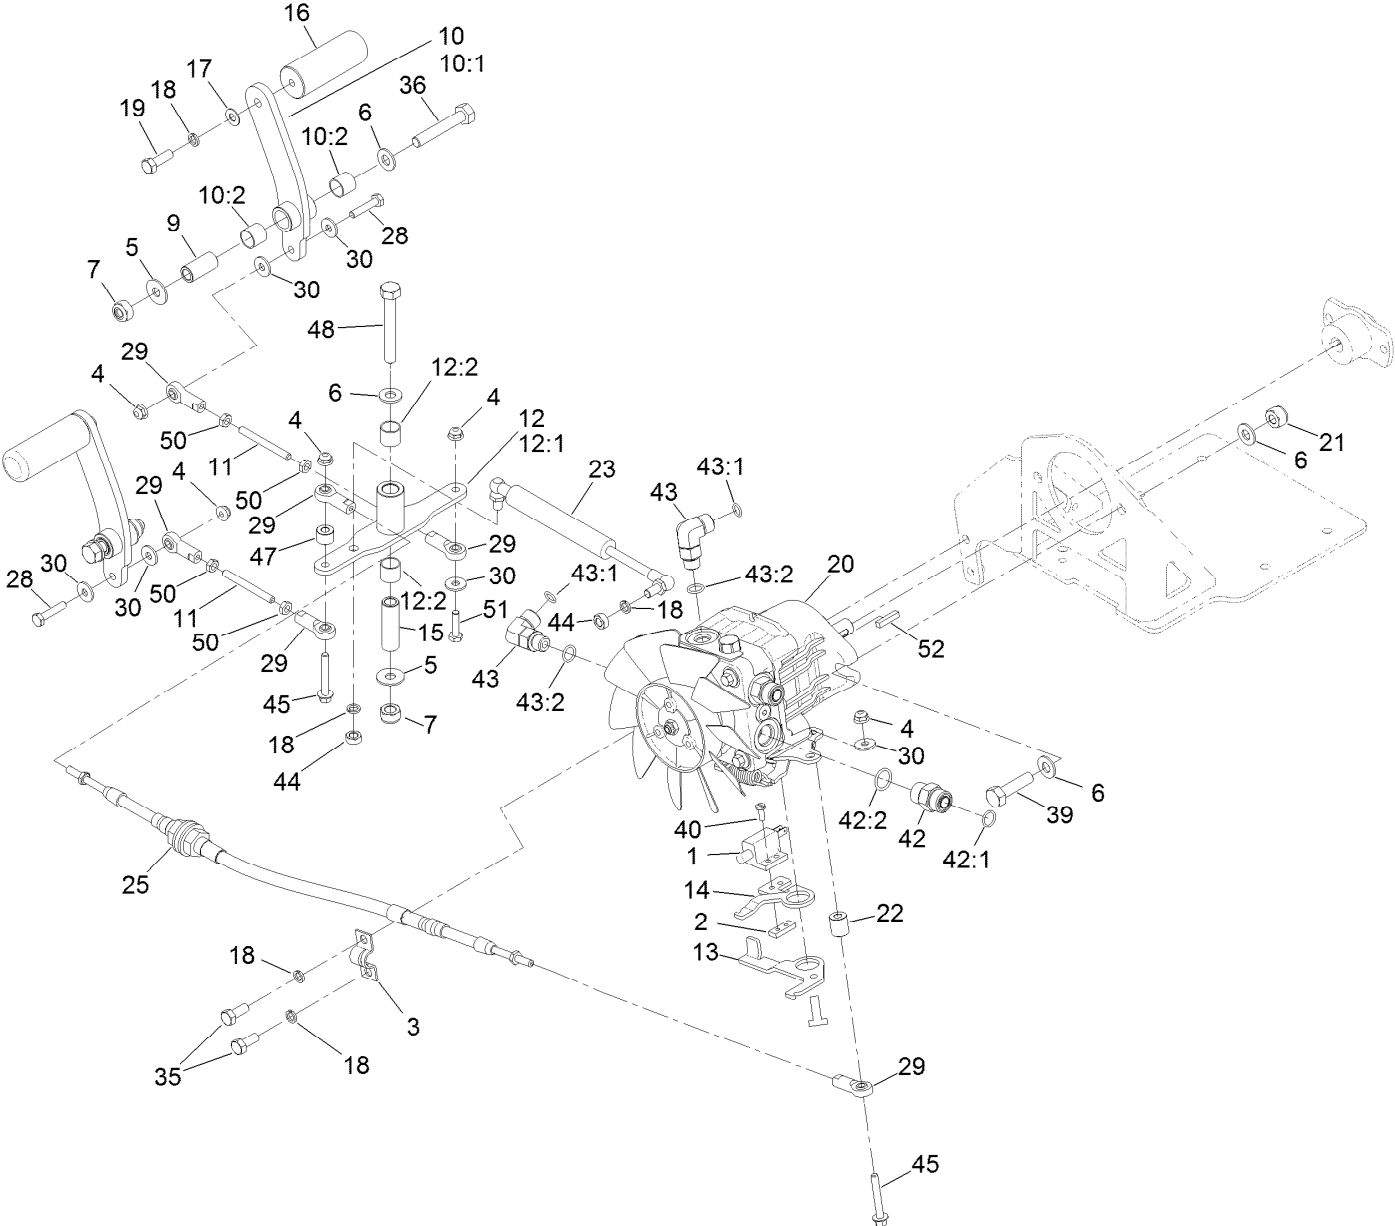

Control Assembly

Control Assembly (continued)

<i>Ref.</i>	<i>Part Number</i>	<i>Qty.</i>	<i>Description</i>	<i>Ref.</i>	<i>Part Number</i>	<i>Qty.</i>	<i>Description</i>
1	1-513051	1	Switch-Open, Normally	22	132-4798	1	Bushing
2	1-633181	1	Plate-Tapped	23	132-4807	1	Damper
3	93-2092	1	Clamp-Cable	25	132-7098	1	Cable-Traction
4	104-7201	5	Nut-HF	28	321-8	2	Screw-HH
5	HY03355	3	Washer-Plated	29	2411-41	6	Rod End-Ball Joint
6	ZWQ1J000U	7	Washer-Plain	30	3256-78	6	Washer-Flat
7	ZNN1J000U	3	Nut-Hex, NI	35	09368	2	Screw-HH
9	131-6350	2	Bushing-Pivot	36	09397	2	Bolt
10	132-4844	2	Motion Pedal ASM	39	09611	2	Bolt-HH
10:1	132-9229	1	Pedal-Motion	40	32105-8	2	Screw-SHH
10:2	256-311	2	Bushing-Split	42	340-4	2	Fitting-Straight
11	132-9224	2	Rod-Pedal	42:1	237-30	1	O-Ring
12	132-9236	1	Pedal Rod Pivot ASM	42:2	237-79	1	O-Ring
12:1	132-9220	1	Pivot-Rod, Pedal	43	340-77	2	Fitting-Elbow, 90 DEG
12:2	256-311	2	Bushing-Split	43:1	237-22	1	O-Ring
13	132-4795	1	Arm	43:2	237-42	1	O-Ring
14	132-4796	1	Arm	44	ZNH1H000U	2	Nut-Hex
15	132-9226	1	Bushing-Pivot	45	32105-18	2	Screw-HHF
16	111-5727	2	Pedal	47	132-9237	1	Bushing
17	09475	2	Washer	48	ZBH1J075U	1	Bolt-HH
18	03469	6	Washer-Spring	50	3220-1	4	Nut-Jam
19	03162	2	Screw-HH	51	321-6	1	Screw-HH
20	132-4797	1	Pump-Hydraulic	52	111-5724	1	Key-Square
21	09447	2	Nut