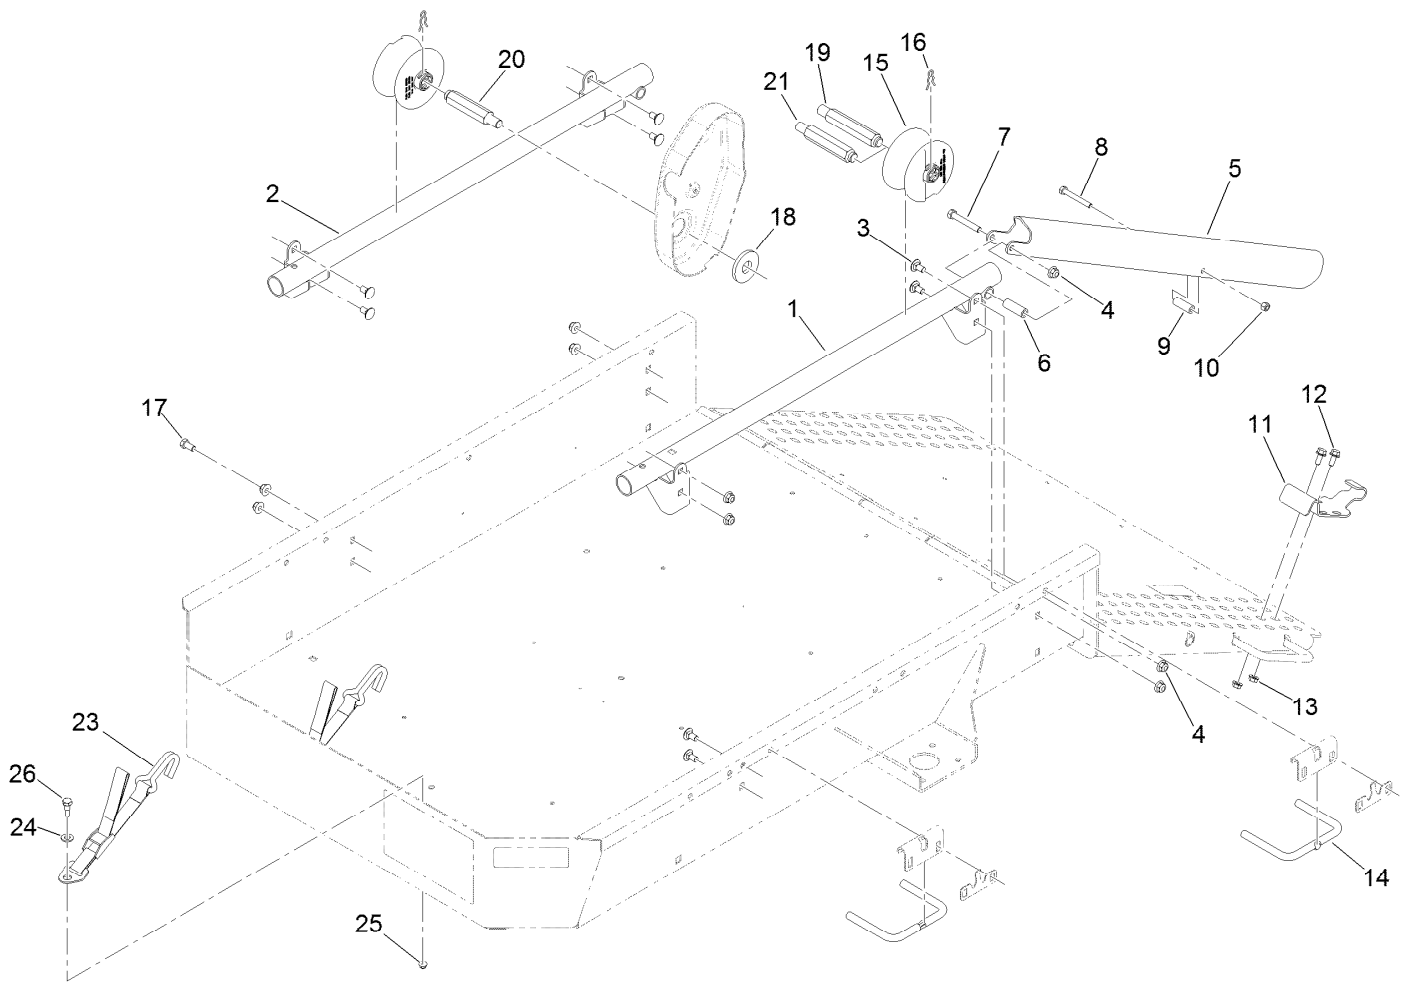

Count on it.

Parts Catalog

**Rail Ramp Conversion Kit
Trans Pro 100 Tow-Behind Trailer**

Model No. 138-5011

Rail Ramp Conversion Assembly No. 138-5011

<i>Ref.</i>	<i>Part Number</i>	<i>Qty.</i>	<i>Description</i>	<i>Ref.</i>	<i>Part Number</i>	<i>Qty.</i>	<i>Description</i>
1	136-8597-01	1	Tube-LH	14	105-5393	4	Rod-Trailer, Small
2	136-8598-01	1	Tube-RH	15	115-7354	4	Wheel ASM
3	3231-1	8	Screw-CARR	16	120-9742	4	Clip-Retaining
4	104-8301	10	Nut-HF, NI	17	323-4	6	Screw-HH
5	106-5316-01	2	Bracket-Ramp	18	121-4638	2	Seal-Felt
6	95-6448	2	Spacer	19	138-4960	2	Shaft-Hex, LH
7	323-12	2	Screw-HH	20	138-4959	2	Shaft-Hex, RH
8	322-12	2	Screw-HH	21	138-8506	2	Shaft-Hex, LH
9	106-5317	2	Hose-Fuel	23	139-6467	2	Strap-Down, Tie
10	3296-29	2	Nut-Lock, NI	24	115-1166	2	Washer-Flat
11	138-4963	2	Bracket-Lock	25	104-7201	2	Nut-HF
12	3234-5	4	Screw-HHF	26	136-7197	2	Screw-Shoulder
13	32128-25	4	Nut-HF				