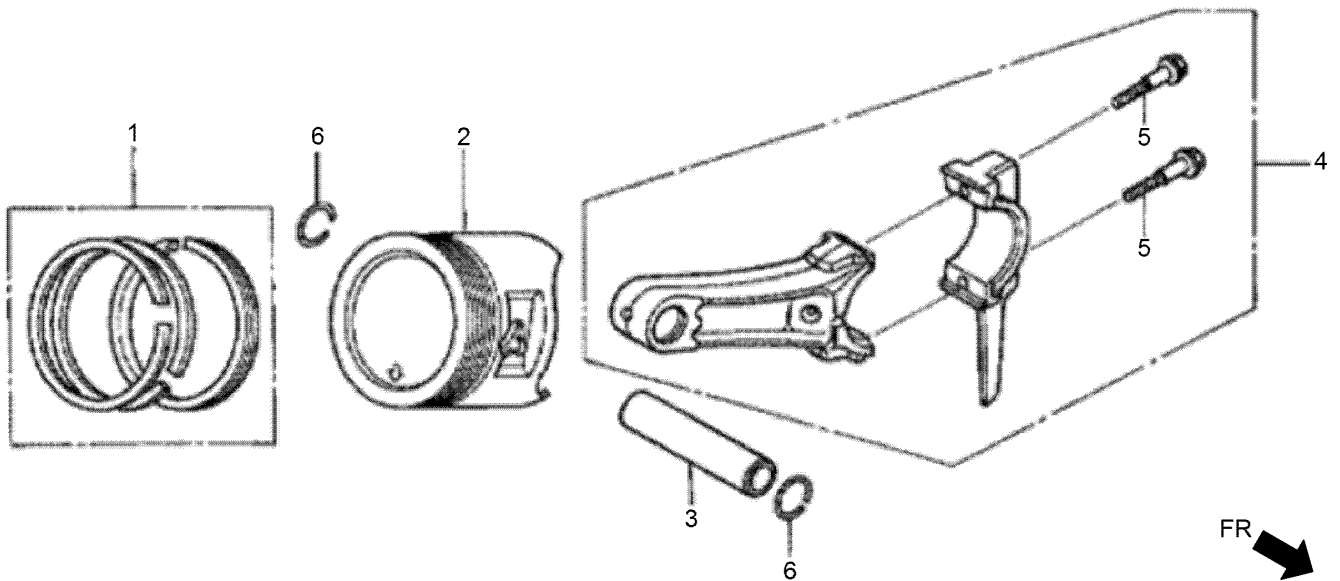

Piston and Connecting Rod Assembly

Piston and Connecting Rod Assembly (continued)

<i>Ref.</i>	<i>Part Number</i>	<i>Qty.</i>	<i>Description</i>	<i>Ref.</i>	<i>Part Number</i>	<i>Qty.</i>	<i>Description</i>
1	132-0137	1	Ring Set-Piston (STD)	4	132-0155	1	Rod ASM-Connecting
1	132-0138	1	Ring Set-Piston (STD)	5	132-0573	2	Bolt-Connecting Rod
2	132-0144	1	Piston	6	132-0637	2	Clip-Piston Pin-18Mm
3	132-0150	1	Pin-Piston