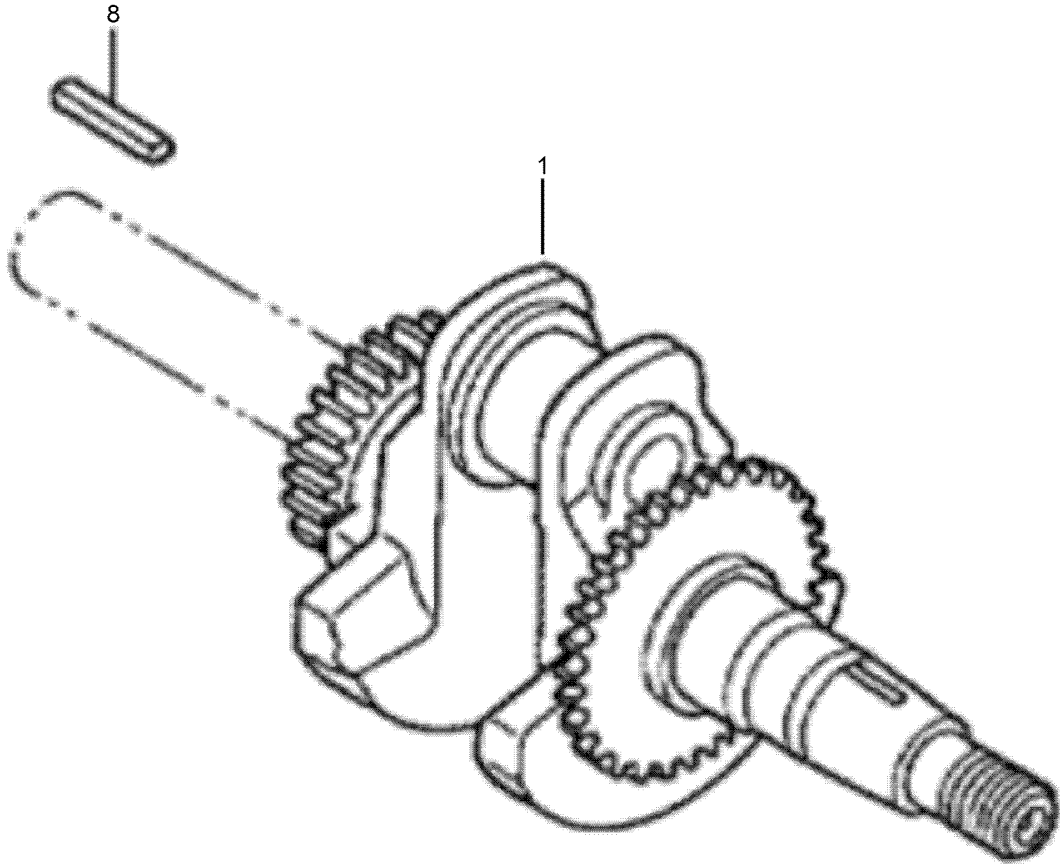

Crankshaft Assembly

Crankshaft Assembly (continued)

<i>Ref.</i>	<i>Part Number</i>	<i>Qty.</i>	<i>Description</i>
1	132-0164	1	Crankshaft ASM
8	132-0647	1	Key-5X5X33