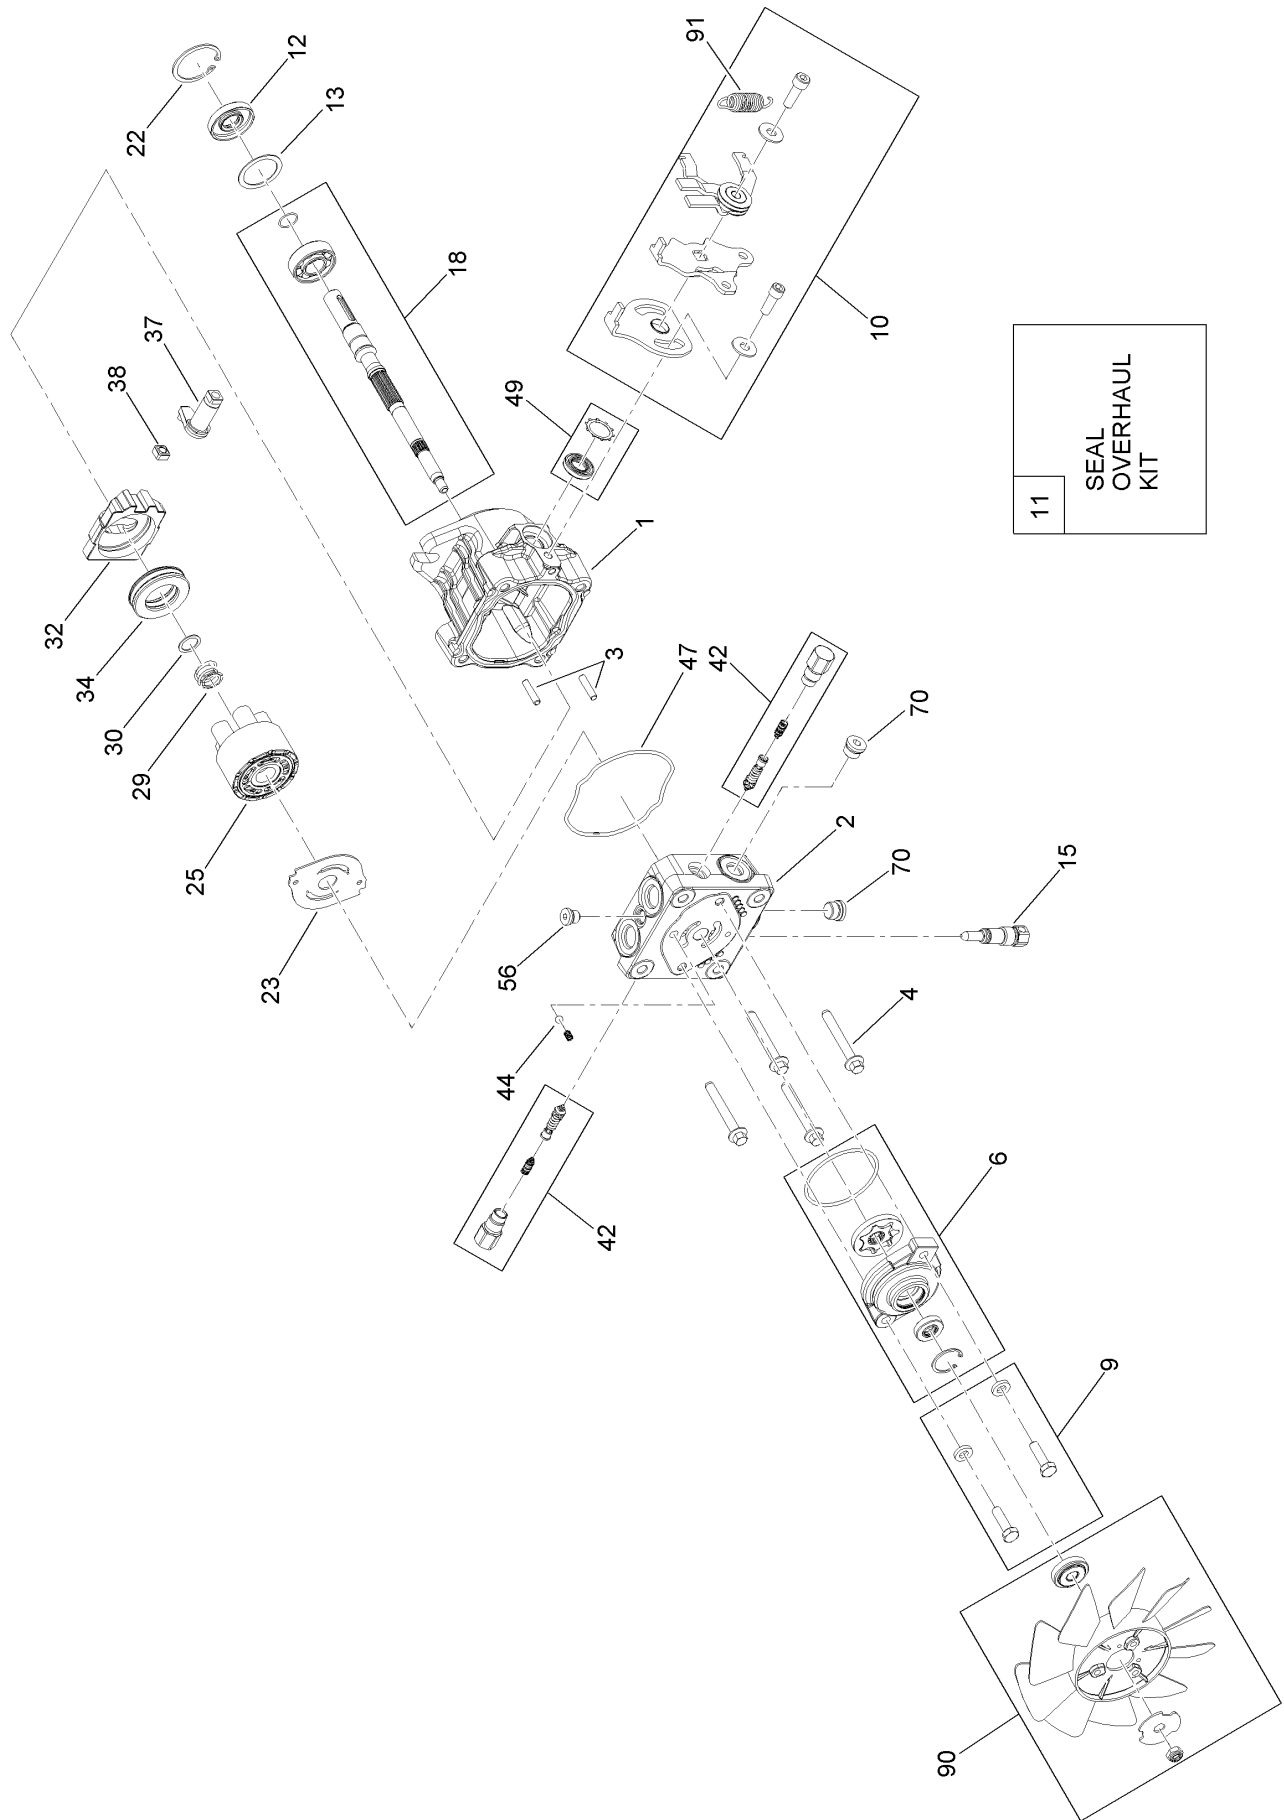

Hydraulic Pump Assembly No. 132-4797

Hydraulic Pump Assembly No. 132-4797 (continued)

<i>Ref.</i>	<i>Part Number</i>	<i>Qty.</i>	<i>Description</i>	<i>Ref.</i>	<i>Part Number</i>	<i>Qty.</i>	<i>Description</i>
1	133-1780	1	Housing Kit	30	133-1794	1	Washer-Flat
2	133-1781	1	Endcap Kit	32	133-1795	1	Swashplate-Coated, 10Cc
3	106-8753	2	Pin-Headless, Straight	34	121-3235	1	Bearing-Thrust, Plastic Cage
4	133-1783	4	Hex Flange Bolt	37	133-1797	1	Arm-Trunnion, Square (Taper)
6	133-1784	1	STD Charge Pump Kit	38	133-1798	1	Slot-Guide
9	133-1785	1	Charge Pump Bolt Kit	42	133-1799	2	Shock Valve 160 Bar Kit
10	115-4459	1	Return Kit	44	136-6150	1	Charge Relief Kit
11	105-6184	1	Seal Overhaul Kit	47	125-4682	1	O-Ring
12	104-5310	1	Seal-Lip	49	106-8761	1	Trunnion Seal / Retainer Kit
13	133-1787	1	Washer-Flat	56	106-8762	1	Plug-HSH
15	106-8759	1	Bypass Valve Kit	70	104-2189	2	Plug-Thread, Straight
18	133-1789	1	Shaft Kit	90	136-6154	1	Fan/Hub Kit
22	104-5309	1	Ring-Retaining	91	115-8307	1	Spring-Extension
23	105-6185	1	Plate-Valve				
25	103-2666	1	Cylinder Block Kit				
29	133-1793	1	Spring-Block