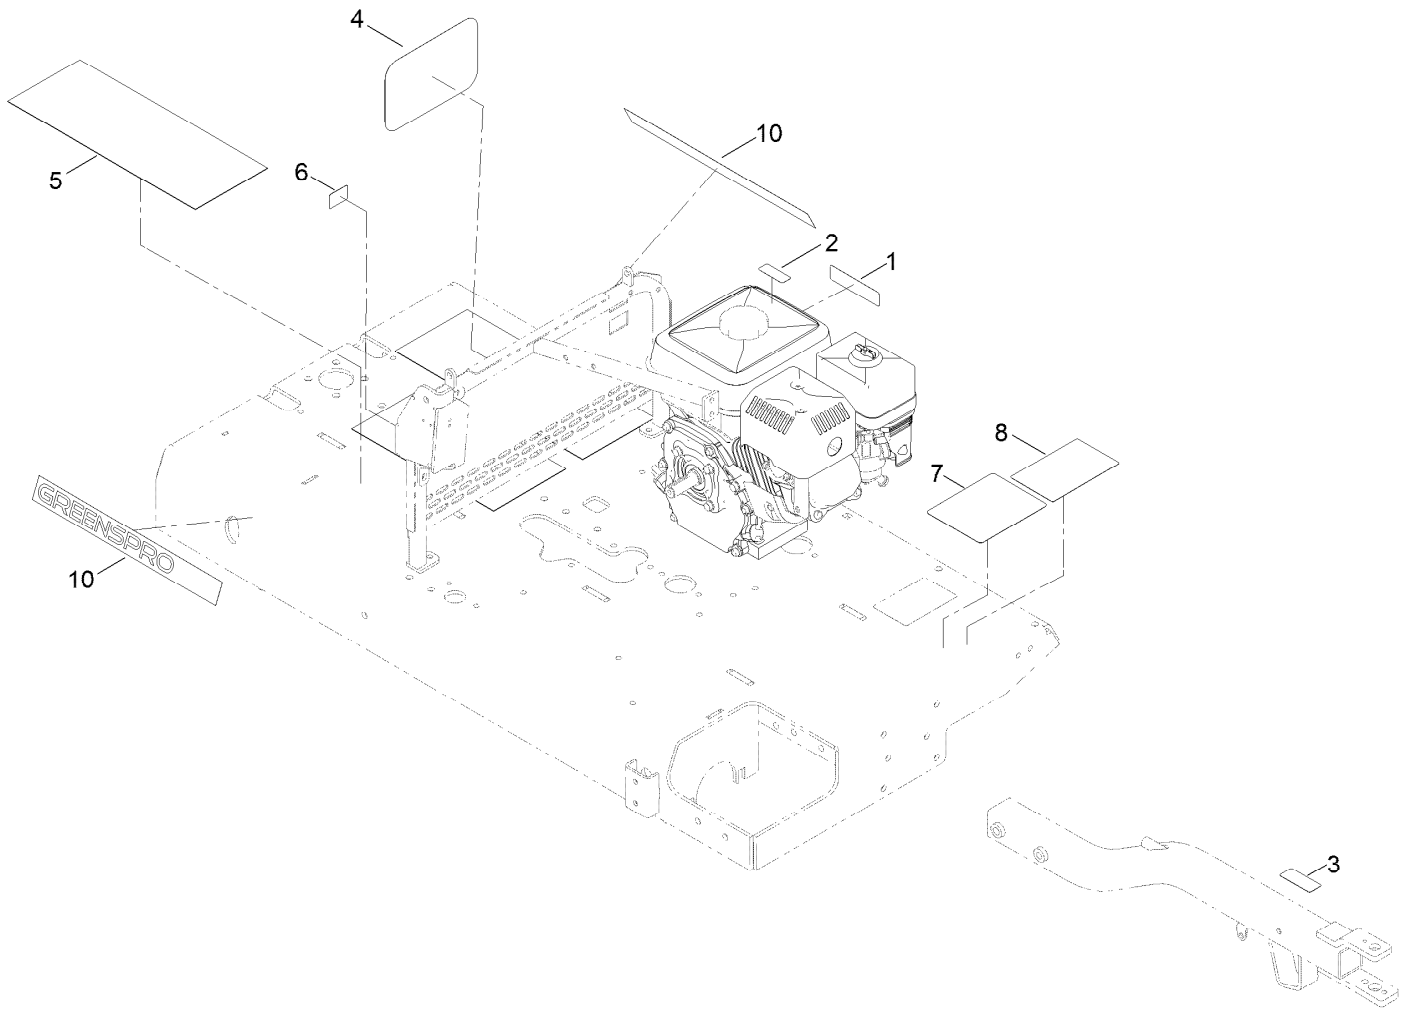

Model Specific Decal Assembly

Model Specific Decal Assembly (continued)

<i>Ref.</i>	<i>Part Number</i>	<i>Qty.</i>	<i>Description</i>	<i>Ref.</i>	<i>Part Number</i>	<i>Qty.</i>	<i>Description</i>
1	133-8062	1	Decal-Arrestor, Spark	6	131-0440	1	Decal-Brake, Parking
2	130-8322	1	Decal-Warning, Ethanol	7	140-0268	1	Decal-Service, Gp1260
3	127-5885	1	Decal-Disconnect, Hitch	8	127-5884	1	Decal-Operation
4	67-7320	1	Decal	10	132-9298	2	Decal
5	70-07-067	4	Tape-Slip, Anti