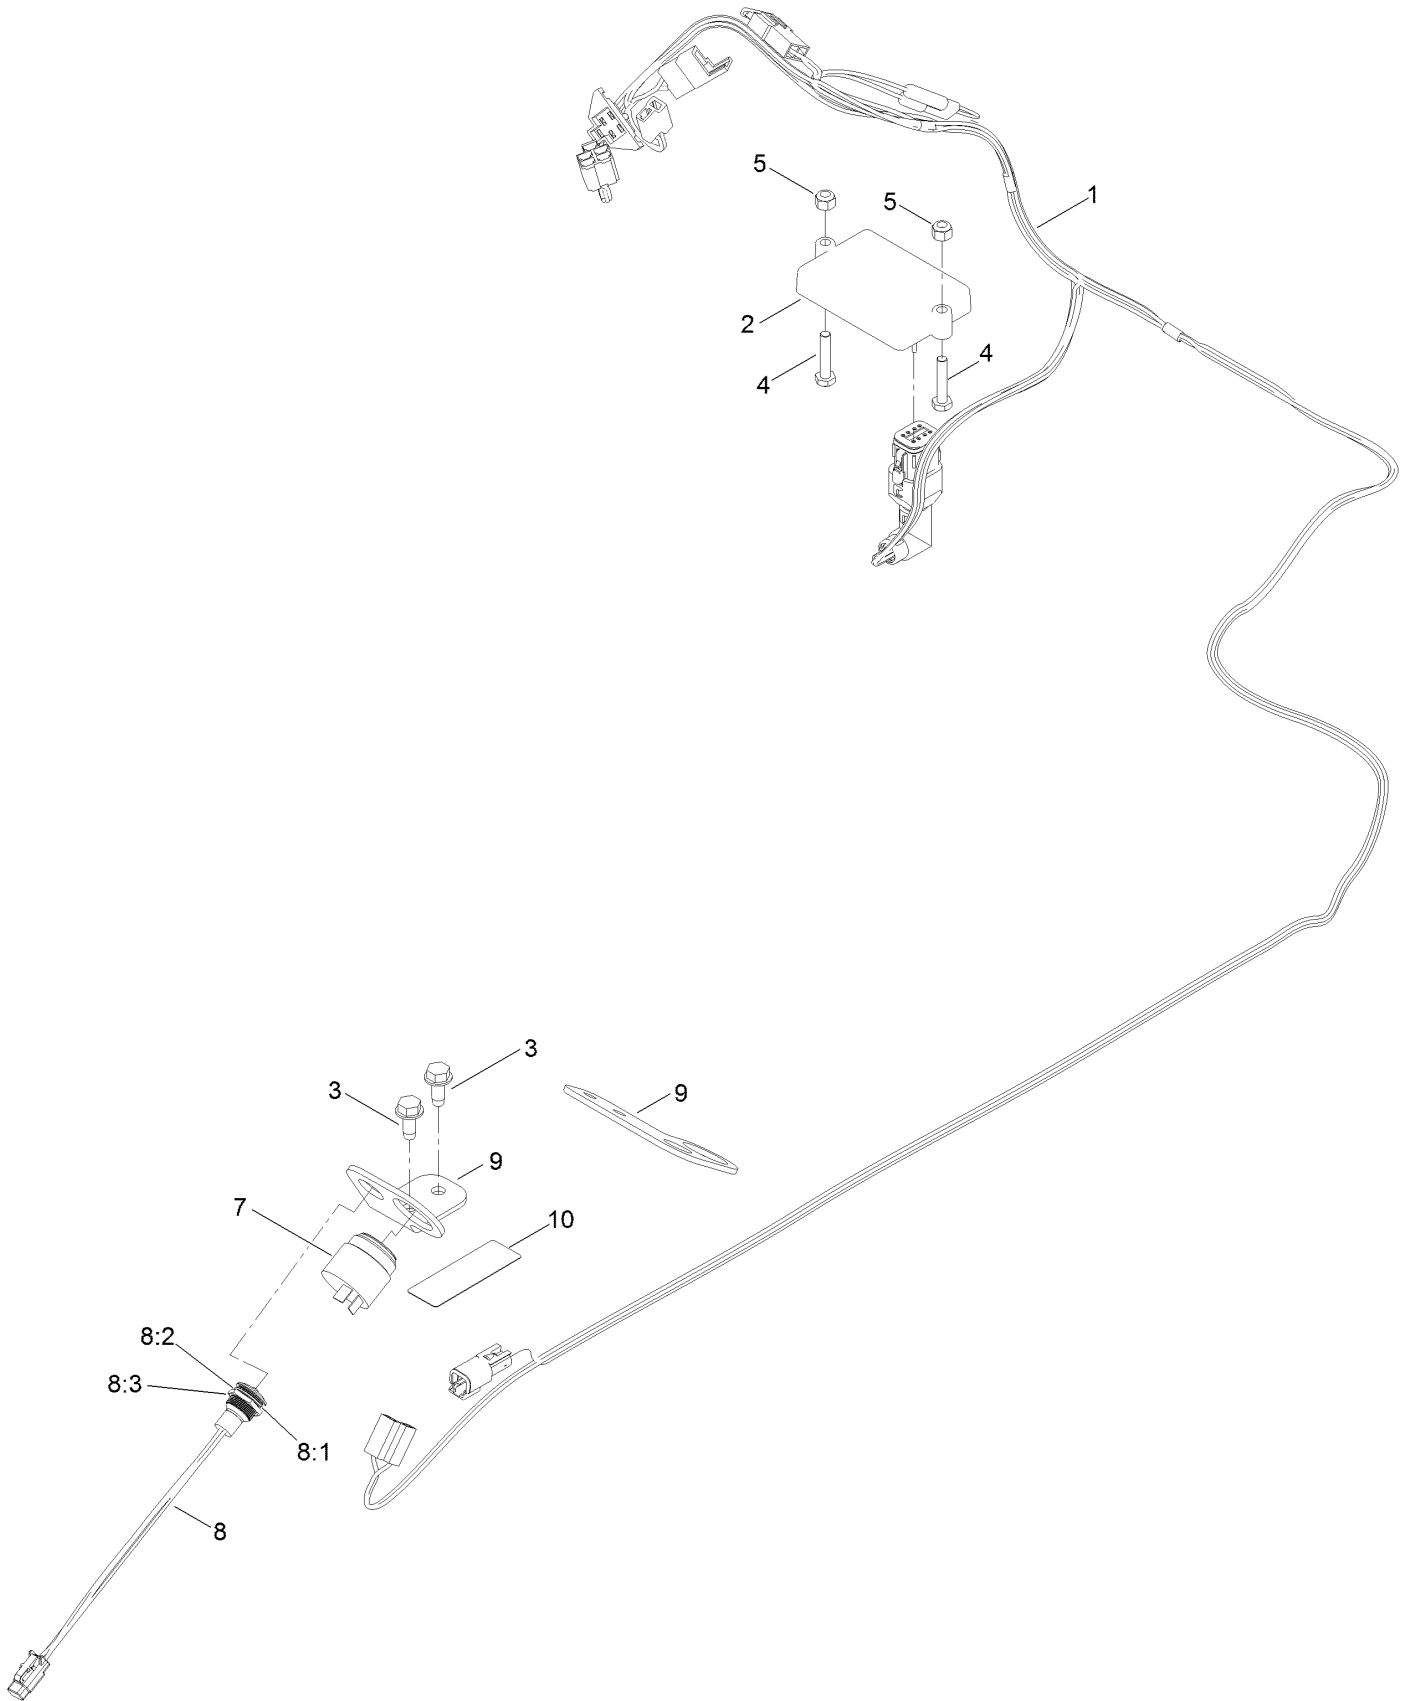

Parts Catalog

Slope Sensor Kit Zero-Turn-Radius Riding Mower

Model No. 79400

Slope Sensor Kit Assembly

Slope Sensor Kit Assembly (continued)

<i>Ref.</i>	<i>Part Number</i>	<i>Qty.</i>	<i>Description</i>	<i>Ref.</i>	<i>Part Number</i>	<i>Qty.</i>	<i>Description</i>
1	139-5873	1	Harness-Wire, Slope Sensor	8:1	122-0634	1	Gasket-LED
2	122-1266	1	Fasm-Tsm-0802	8:2	122-0633	1	Washer-Locking
3	32144-70	2	Screw-HWHTF	8:3	122-0632	1	Nut-Fixing
4	137-3049	2	Screw-HH	9	139-7508-03	1	Bracket-Light
5	137-3088	2	Nut-Hex	9	139-7509-03	1	Bracket-Light (Myride)
7	80-9330	1	Audio Alarm ASM	10	140-2710	1	Decal-Slope Sensor
7:1	104-5107	1	Nut-Plastic, Knurled ●				
8	122-0630	1	Red LED Indicator Lamp ASM				

● Not illustrated