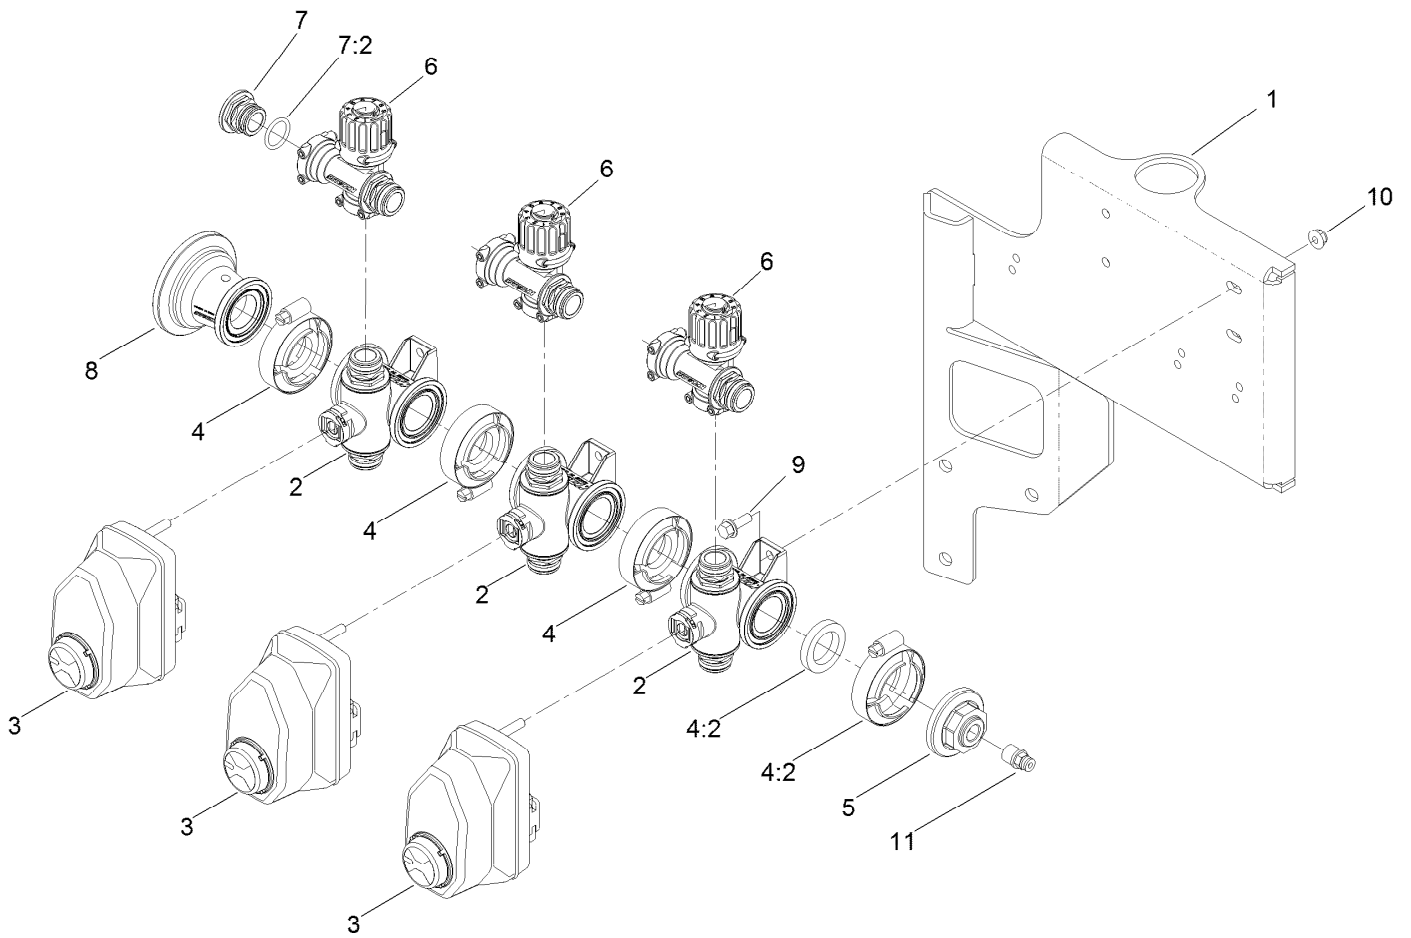

Parts in service assemblies have reference numbers in the form a:b. The a represents the reference number of the entire service assembly and the b represents a sequential number unique to each part within the service assembly.

For example, a wheel assembly might be identified by reference number 6, the tire by 6:1, the valve by 6:2, and the wheel by 6:3. When you order the assembly identified by reference number 6, you receive all parts identified by reference numbers 6:1, 6:2, and 6:3. However, you may also order any part individually. Reference numbers of this type appear in illustration and in parts lists.

● Not illustrated

Item 99:7 not used on this kit.

Manifold Valve Kit No. 131-7256

Ref.	Part Number	Qty.	Description	Ref.	Part Number	Qty.	Description
1	130-8248	1	Valve Stem Kit	7:2	127-1188	1	O-Ring, Seat (Ball)
1:1	127-1197	2	O-Ring-Stem	7:3	127-1189	1	O-Ring, Endcap
2	127-1194	1	Ball-Valve, 3Way	7:4	127-1187	1	O-Ring, Endcap
3	130-8249	1	Endcap Kit	99	130-7304	1	Valve Repair Kit ●
3:1	127-1192	1	Seat-Ball	99:1	127-1197	2	O-Ring-Stem
3:2	127-1188	1	O-Ring, Seat (Ball)	99:2	127-1196	2	Washer-Stem, Valve
3:3	127-1189	1	O-Ring, Endcap	99:3	127-1195	1	Seat-Stem, Valve
4	127-1196	1	Washer-Stem, Valve	99:4	127-1190	1	Fork-Stem, Valve
5	127-1195	1	Seat-Stem, Valve	99:5	127-1192	2	Seat-Ball
6	127-1190	1	Fork-Stem, Valve	99:6	127-1188	2	O-Ring, Seat (Ball)
7	130-7317	1	Endcap Kit	99:7	127-1187	2	O-Ring, Endcap
7:1	127-1192	1	Seat-Ball	99:8	127-1189	2	O-Ring, Endcap

● Not illustrated

Section Valve Manifold Assembly

Ref.	Part Number	Qty.	Description
1	131-0258	1	Mount-Valves, Boom
2	127-9803	3	On/Off Manifold Valve Kit
3	131-3723	3	Actuator On/Off Kit
4	127-9829	4	Clamp/Gasket Kit
4:2	127-1145	1	Gasket-Flange
5	127-1185	1	Fitting-Cap, Port
6	127-9805	3	Bypass Valve ASM
7	127-9810	1	Male Cap Fitting Kit
7:2	127-1187	1	O-Ring, Endcap
8	127-1144	1	Fitting-Adapter
9	3234-4	4	Screw-HHF
10	104-7201	4	Nut-HF
11	131-3709	1	Coupler