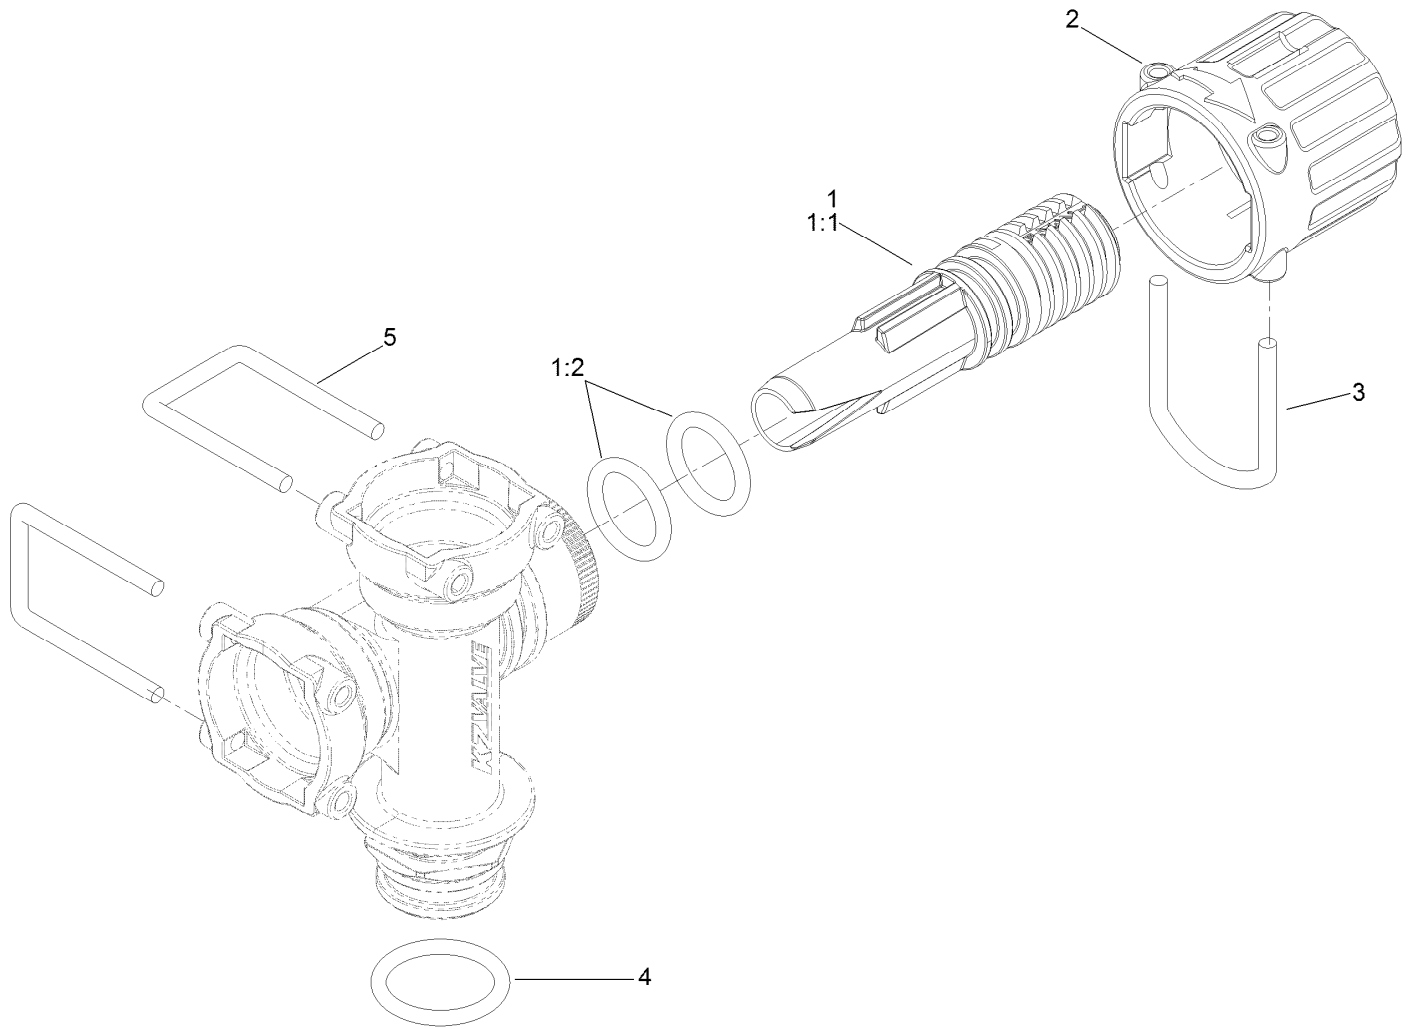

Bypass Valve Assembly No. 127-9805

<i>Ref.</i>	<i>Part Number</i>	<i>Qty.</i>	<i>Description</i>
1	131-0298	1	Bypass Needle Kit
1:1	127-1182	1	Needle-Bypass
1:2	127-1181	2	Oring-Bypass Needle
2	127-1180	1	Knob-Bypass
3	127-1179	1	Fork-Bypass Knob
4	127-1187	1	O-Ring, Endcap
5	127-1175	2	Fork