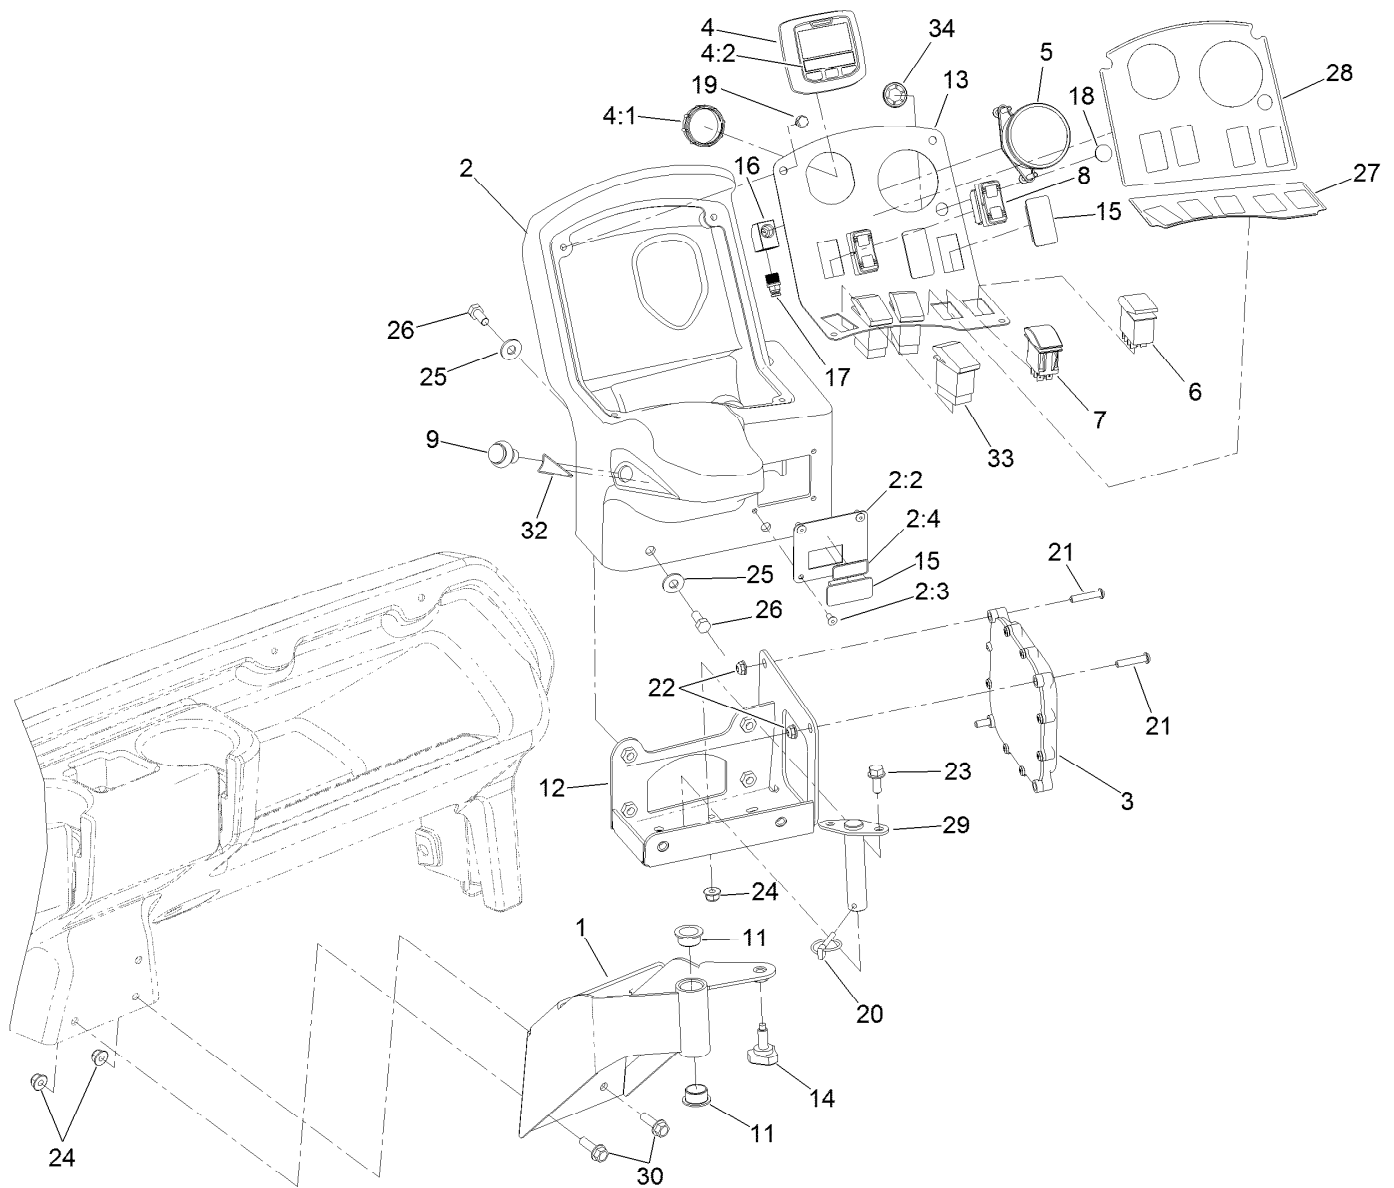

Control Console Assembly

Ref.	Part Number	Qty.	Description	Ref.	Part Number	Qty.	Description
1	131-5795-03	1	Bracket-Console	15	99-7420	3	Plug-Hole
2	131-9618	1	Control-Console	16	131-9605	1	Fitting-Elbow-90
2:2	131-9607-03	1	Plate-Switch	17	100-8674	1	Coupler-Tube
2:3	3290-409	4	Rivet	18	119-5329	1	Plug-Hole
2:4	131-5808	1	Decal-Switch	19	93-6083	4	Screw-HWH
3	115-1900	1	Controller	20	3290-495	1	Pin-Klik
4	120-6310	1	LCD Display ASM	21	120-0834	3	Screw-HSBH
4:1	120-4630	1	Nut-Display	22	104-7201	3	Nut-HF
4:2	120-6311	1	Decal-Display	23	3234-5	2	Screw-HHF
5	120-8546	1	Gauge-Pressure	24	104-8300	5	Nut-HF, NI
6	100-8490	1	Switch-Rocker, On-None-On	25	3256-71	6	Washer-Flat
7	100-1535	1	Switch-Rocker, (On)-Off-(On)	26	322-43	6	Screw-HH
8	125-0899	2	Switch-Rocker	27	130-8294	1	Decal-Console
9	125-7996	1	Switch-Pb, Momentary	28	125-4052	1	Decal-Console, Upper
11	109-8054	2	Bushing-Flange	29	125-4054	1	Pin
12	125-4021-03	1	Bracket-Pivot, Console	30	3234-17	3	Screw-HHF
13	125-4020-03	1	Panel-Control	32	125-8139	1	Decal-Master Boom Switch
14	95-9648	1	Knob	33	95-8999	3	Switch
				34	1-323142	1	Nut-Push