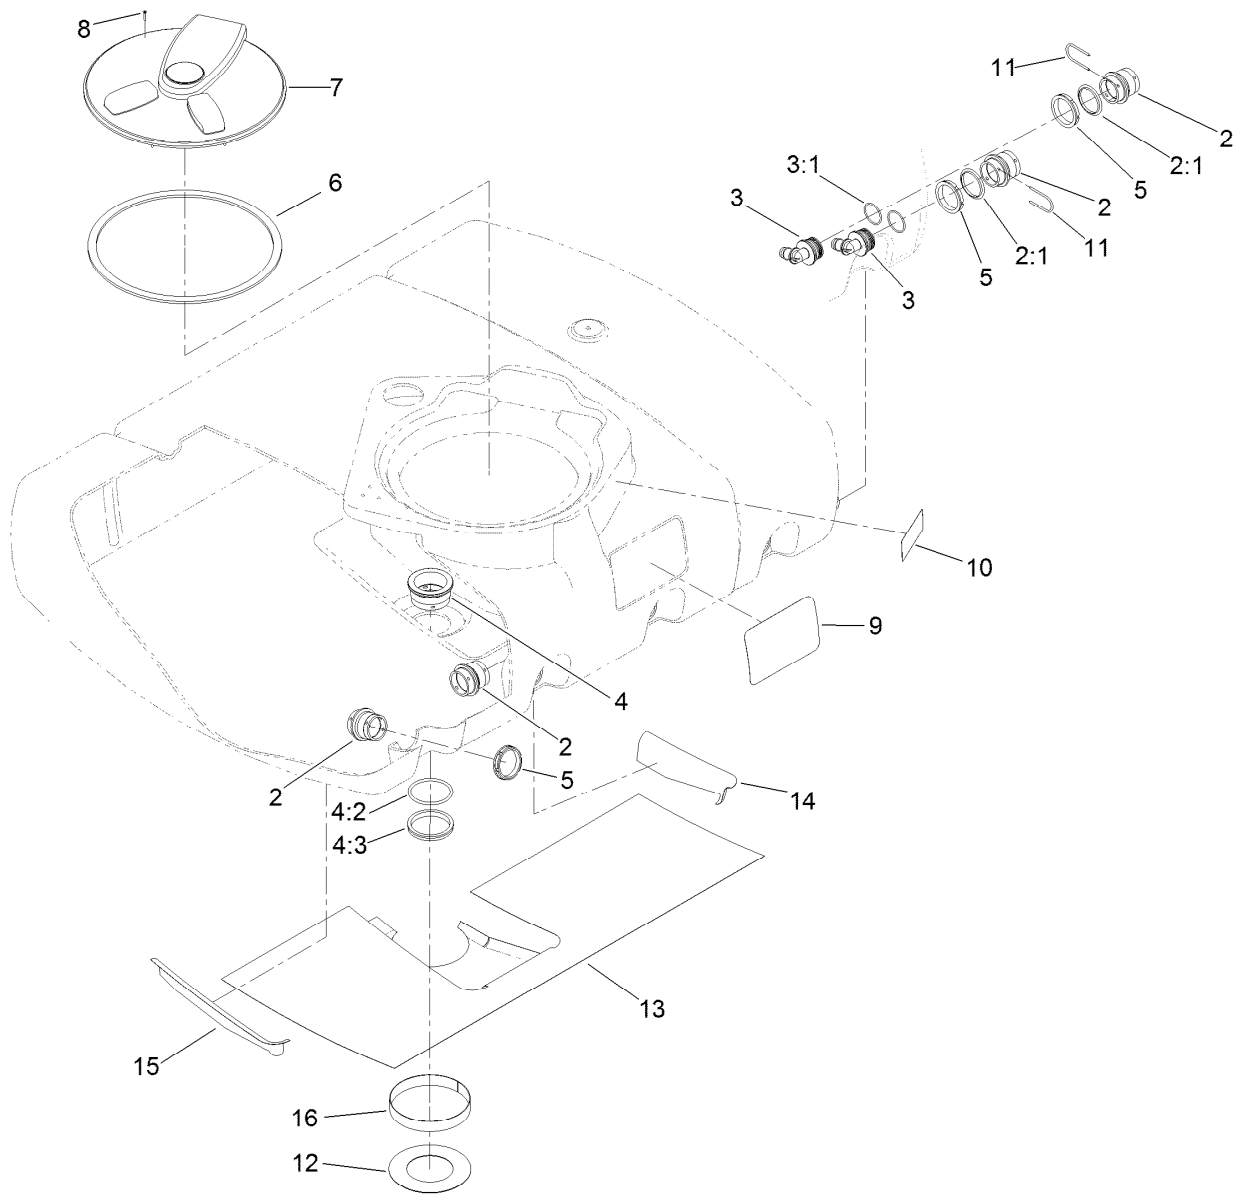

200 Gallon Spray Tank Assembly No. 138-8371

Ref.	Part Number	Qty.	Description
2	108-3358	6	Fitting-Bulkhead
2:1	107-2864	1	Gasket-Bulkhead
3	106-4933	2	Hosebarb ASM
3:1	100-8637	1	O-Ring
4	117-7851	1	Bulkhead ASM
4:2	100-8646	1	Gasket-Bulkhead
4:3	100-8647	1	Nut-Bulkhead
5	100-7051	6	Nut-Bulkhead
6	119-9378	1	Gasket-Lid, Tank
7	119-9380	1	Spray Tank Lid ASM

Ref.	Part Number	Qty.	Description
8	107-8635	8	Screw-PFH
9	125-8064	2	Decal-Tank
10	120-0622	1	Decal-Warning
11	100-8635	2	Fork
12	127-3967	1	Shield-Sump, Bottom
13	127-3960	1	Shield-Sump, Center
14	127-3962	1	Shield-Sump, Rear
15	127-3961	1	Shield-Sump, Front
16	127-3988	1	Shield-Sump, Side