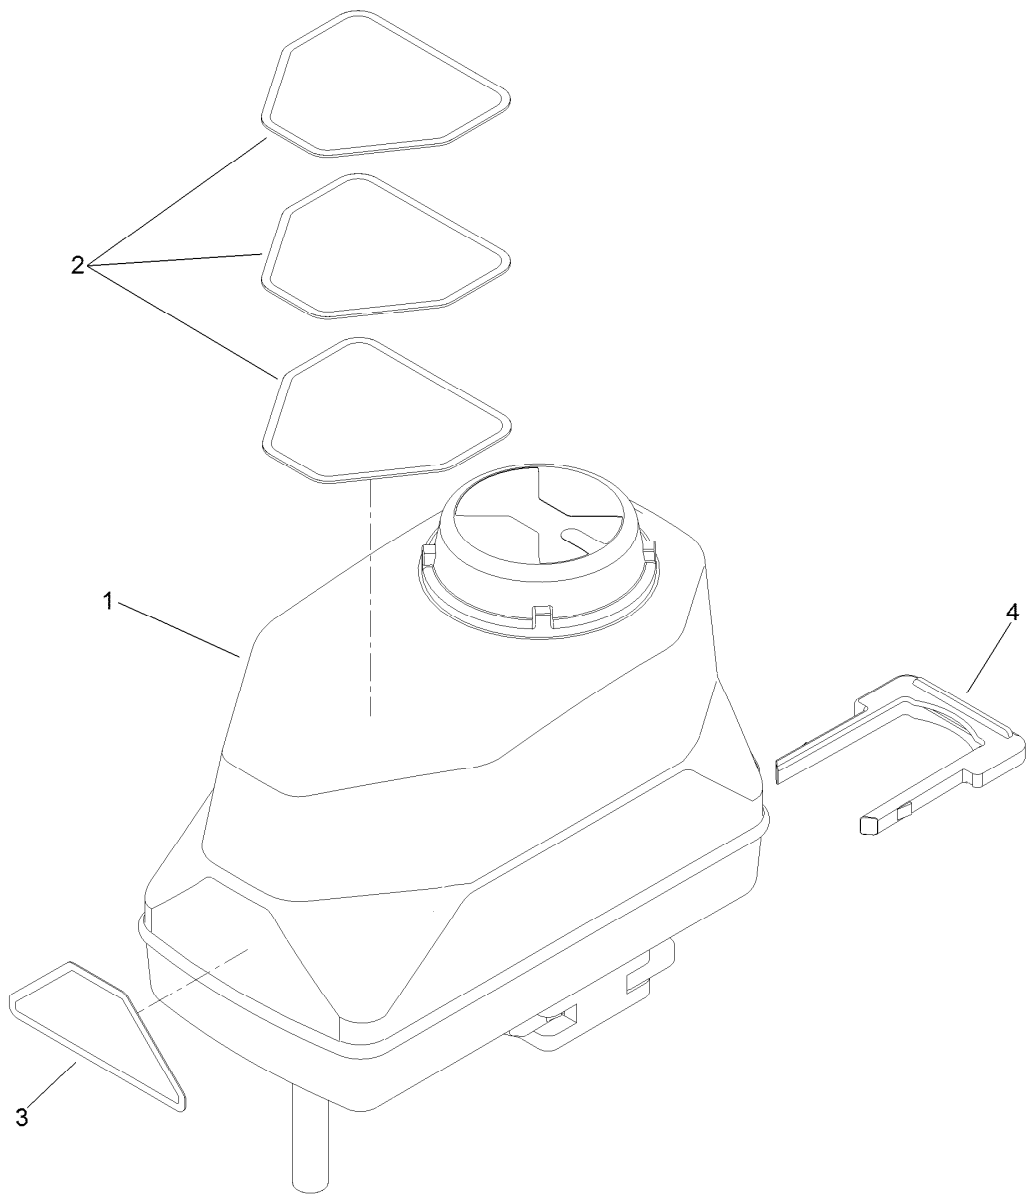

Actuator On/Off Kit No. 131-3723

<i>Ref.</i>	<i>Part Number</i>	<i>Qty.</i>	<i>Description</i>
1	127-9801	1	Actuator-On/Off
2	127-6979	1	Decal-Valve, Agitation
2	127-6981	1	Decal-Valve, On/Off
2	127-6982	1	Decal-Valve, Master Boom
3	127-6976	1	Decal-Valve, Bypass Adjust
4	130-7301	1	Hairpin-Actuator