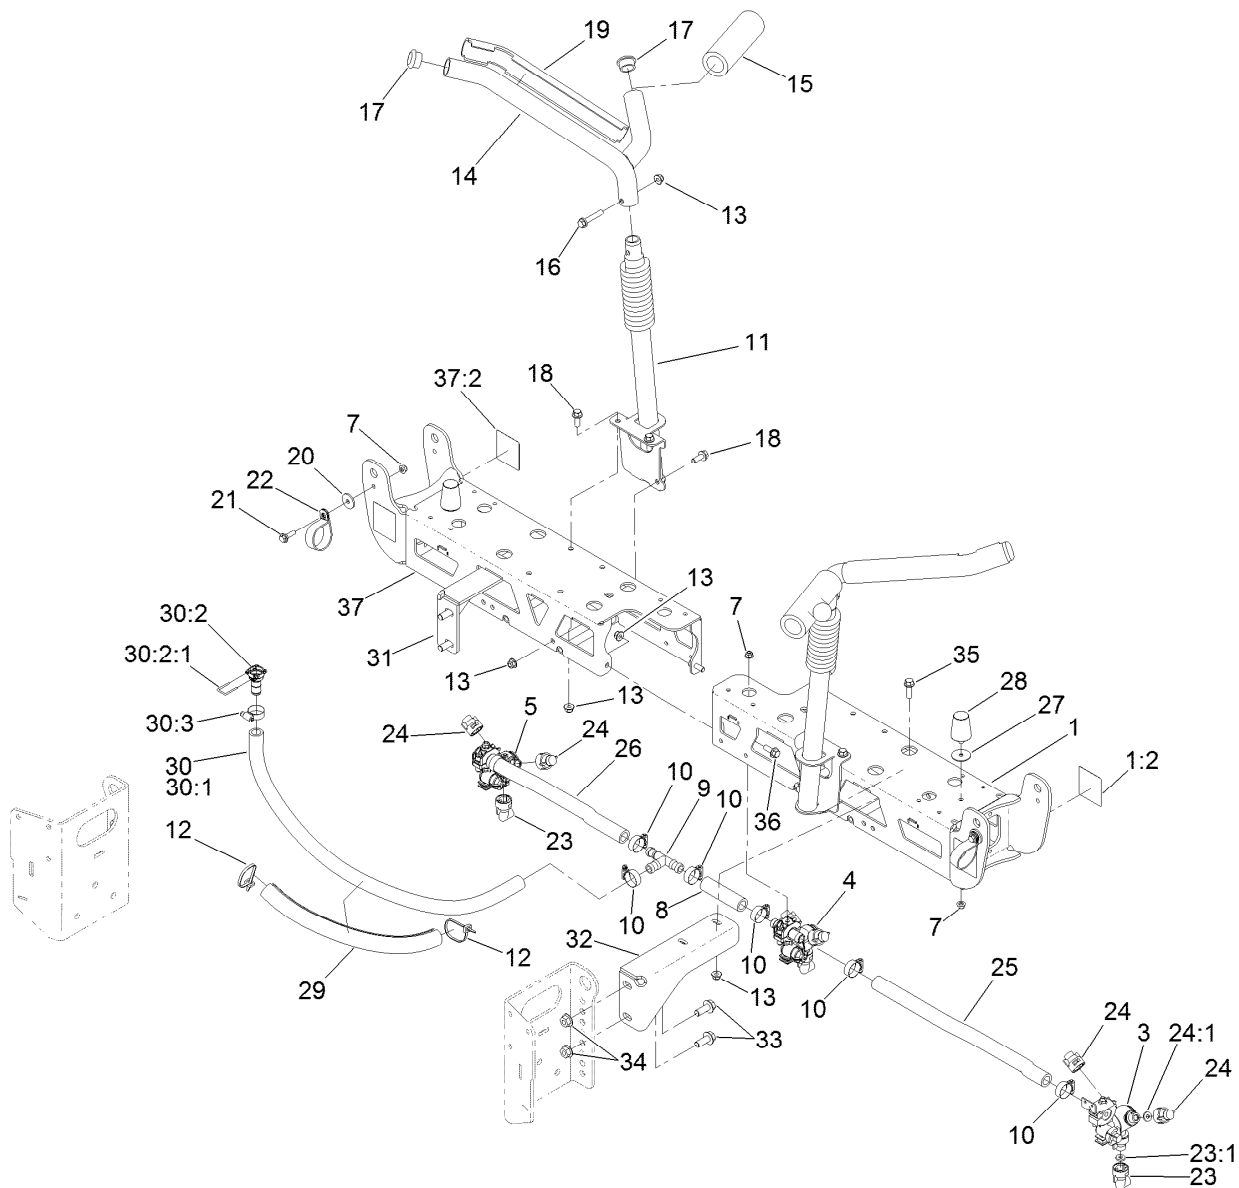

Center Boom Assembly

Ref.	Part Number	Qty.	Description	Ref.	Part Number	Qty.	Description
1	136-0381	1	Boom-LH	22	114-9566	2	Clamp-R
1:2	120-0617	2	Decal-Warning, Pinch, Crush	23	95-9186	3	Cap
3	108-3725	1	LH Single Body Turret ASM	23:1	40998	1	Seat-Gasket
4	108-3727	1	Double Turret Body ASM	24	95-9187	6	Cap-Blank
5	108-3726	1	RH Single Body Turret ASM	24:1	40998	1	Seat-Gasket
7	104-8300	7	Nut-HF, NI	25	108-3735	1	Hose-Boom, Center (LH)
8	108-3717	1	Hose-Boom	26	108-3718	1	Hose-Boom, Center (RH)
9	108-3439	1	Tee	27	3256-68	2	Washer-Flat
10	2412-129	7	Clamp-Hose	28	110-5070	2	Bumper
11	130-8238-03	2	Lower Cradle ASM	29	127-3923	1	Conduit-Convolved
12	3290-378	2	Tie-Cable	30	132-4335	1	Hose-Center Boom
13	104-8301	14	Nut-HF, NI	30:1	127-9770	1	Hose-Shutoff
14	108-3476-03	2	Cradle-Upper	30:2	127-9807	1	Straight Fitting Kit
15	108-3457	2	Spacer	30:2:1	133-0398	1	Pin-Fork
16	108-3742	2	Screw-HHF	30:3	2412-129	1	Clamp-Hose
17	108-3489	4	Cap-Tube	31	127-8955-03	1	Mount-Boom
18	110-5052	6	Screw-HHF	32	127-8956-03	1	Mount-Boom
19	108-3495	2	Cover-Slide	33	110-5057	4	Capscrew-HHF
20	108-3743	2	Washer	34	108-3745	4	Nut-HHF, Whiz
21	108-3744	2	Screw-Shoulder	35	110-5050	4	Screw-HHF
				36	3234-42	2	Screw-HHF