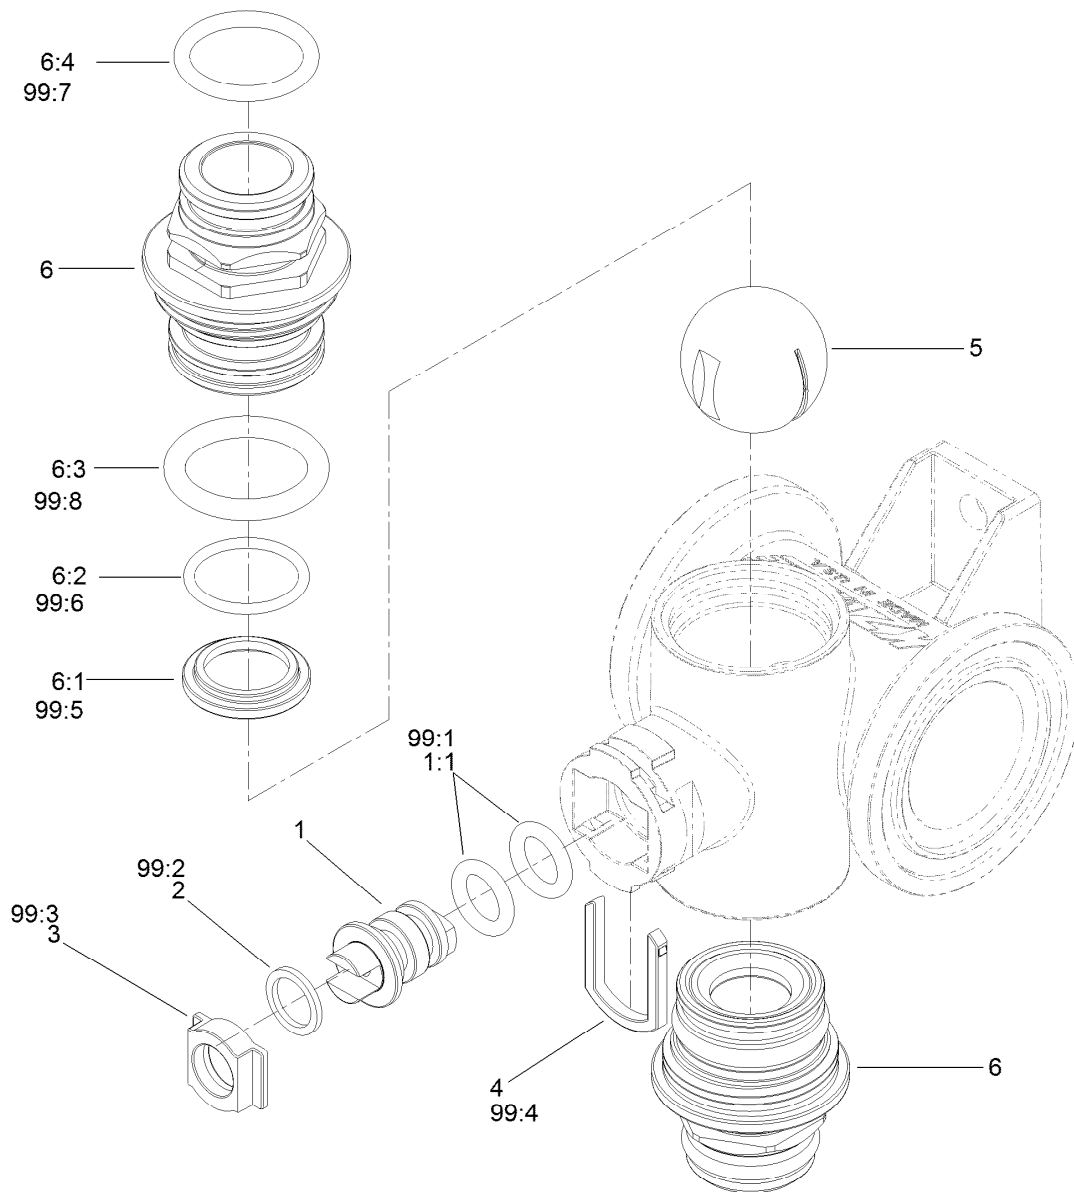

Spray Valve Assembly

Ref.	Part Number	Qty.	Description	Ref.	Part Number	Qty.	Description
1	131-3704	1	Bracket-Fitting, Tee	26	3290-379	2	Tie-Cable
2		1	Agitation Manifold ASM ●	27	3234-42	6	Screw-HHF
5	138-6128	1	Flow Meter ASM	28	104-8301	6	Nut-HF, NI
6	117-7996	1	Fork	30	131-9636	1	Trim-Manifold, Agitation
7		1	Section Valve Manifold ASM	31	AU112950	3	Protector-Hose
				32	3290-378	6	Tie-Cable
9	104-9090	2	Gasket	33	132-4325-03	1	Mount-Bracket, Agitation
10	104-9089	2	Clamp-Screw, Worm	34	132-4302	1	Mount-Valve
11	100-6704	3	Tee	35	131-0249	1	On/Off 2-Way Valve Kit
12	117-7874	1	Relief Valve ASM	36	131-0264	1	Agitation Throttling Handle Kit
13	106-4947	2	Connector	36:1	131-0263	1	Screw-Handle
13:1	100-8637	2	O-Ring	37	33113-012	4	Screw-HH
18	133-2881	1	Fitting	38	127-9829	2	Clamp/Gasket Kit
19	133-2883	1	Fitting	38:2	127-1145	1	Gasket-Flange
21	3234-47	2	Screw-HHF	39	133-2882	1	O-Ring
22	3256-61	2	Washer-Flat	40	133-2884	1	O-Ring
23	32144-32	2	Screw				
25	100-8635	12	Fork				

● Not serviced separately

Agitation Valve Assembly

<i>Ref.</i>	<i>Part Number</i>	<i>Qty.</i>	<i>Description</i>	<i>Ref.</i>	<i>Part Number</i>	<i>Qty.</i>	<i>Description</i>
1	137-4292	1	Mount-Valve	10:1	131-0263	1	Screw-Handle
2	127-9804	1	Regulating Valve Body ASM	10:2	127-1197	1	O-Ring-Stem
3	131-3724	1	Actuator Regulating Kit	11	131-0266	1	Master Regulating Handle Kit
4	131-3723	2	Actuator On/Off Kit	11:1	131-0263	1	Screw-Handle
5	127-9829	8	Clamp/Gasket Kit	11:2	127-1197	1	O-Ring-Stem
5:2	127-1145	1	Gasket-Flange	12	104-7201	6	Nut-HF
6	127-9811	3	Fitting-Cap, Female	13	3234-4	6	Screw-HHF
6:1	133-0398	1	Pin-Fork	14	322-22	2	Screw-HH
7	131-3791	1	Filter-Pressure	15	104-8300	2	Nut-HF, NI
8	131-0253	2	Manifold Valve Kit	16	131-7256	2	Manifold Valve Kit
9	127-9815	2	Fitting-Cap	17	107-0279	2	Washer
10	131-0265	1	Agitation Regulating Handle Kit				