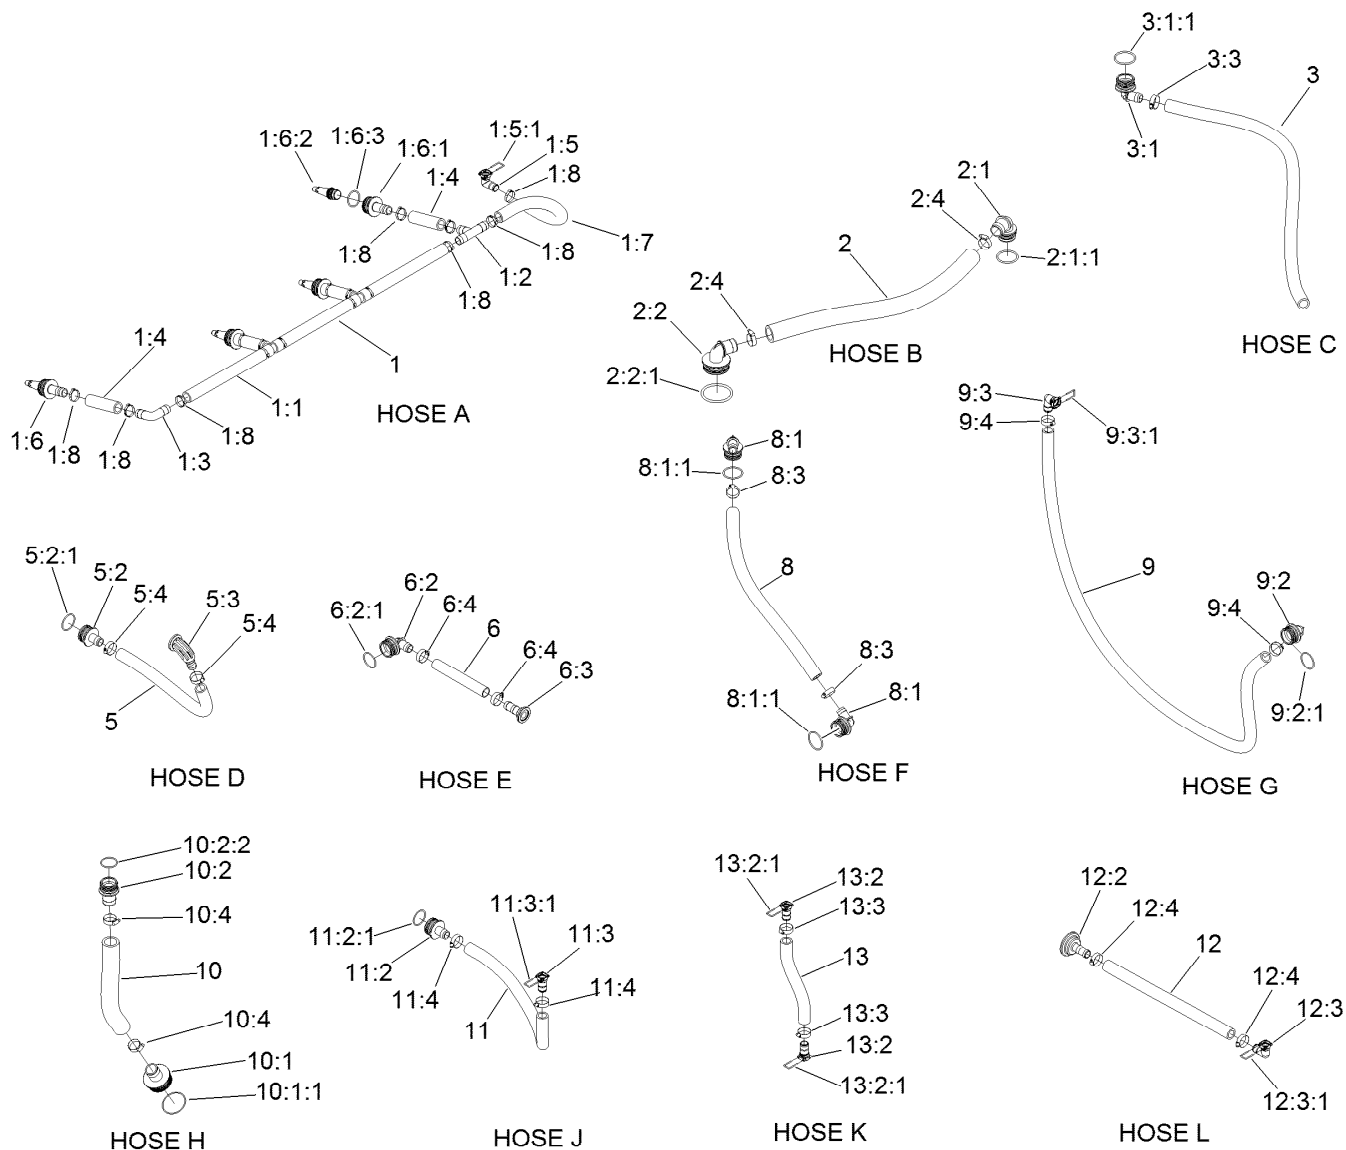

Reference **Spray Tank Assembly** page and **Spray Tank Valve Assembly** page for hose locations and orientation

Hose Assembly

Ref.	Part Number	Qty.	Description	Ref.	Part Number	Qty.	Description
1	139-3095	1	Hose-Agitation, ASM	3:1:1	100-8637	1	O-Ring
1:1	117-7862	3	Hose-Main Agitation	3:3	2412-34	1	Clamp-Hose
1:2	117-7866	3	Tee-Hosebarb	5	132-4329	1	Hose-Supply
1:3	117-7867	1	Elbow-Hosebarb	5:2	106-4932	1	Hosebarb-Straight
1:4	119-0441	4	Hose-Agitaiton	5:2:1	100-8637	1	O-Ring
1:5	131-0213	1	90 DEG Barb Fitting Kit	5:3	131-0241	1	Fitting-Elbow, Sweep
1:5:1	133-0398	1	Pin-Fork	5:4	2412-34	2	Clamp-Hose
1:6	131-3731	4	Agitation Nozzle ASM	6	132-4331	1	Hose-Agitation, Bypass
1:6:1	131-3732	1	Fitting-Barb	6:2	106-4933	1	Hosebarb ASM
1:6:2	120-8579	1	Nozzle-Agitation	6:2:1	100-8637	1	O-Ring
1:6:3	121-4996	1	O-Ring	6:3	127-1142	1	Fitting-Barb
1:7	131-3785	1	Hose-Supply	6:4	2412-34	2	Clamp-Hose
1:8	2412-34	16	Clamp-Hose	8	125-0639	1	Regulating Hose ASM
2	125-0645	1	Upper Suction Hose ASM	8:1	106-4933	2	Hosebarb ASM
2:1	110-5156	1	Suction Elbow ASM	8:1:1	100-8637	1	O-Ring
2:1:1	100-8637	1	O-Ring	8:3	2412-34	2	Clamp-Hose
2:2	106-4952	1	Hosebarb-90 DEG	9	132-4333	1	Hose-Bypass
2:2:1	100-6989	1	O-Ring	9:2	106-4933	1	Hosebarb ASM
2:4	41327	2	Clamp-Hose	9:2:1	100-8637	1	O-Ring
3	133-2868	1	Drain Hose ASM	9:3	131-0213	1	90 DEG Barb Fitting Kit
3:1	106-4933	1	Hosebarb ASM	9:3:1	133-0398	1	Pin-Fork