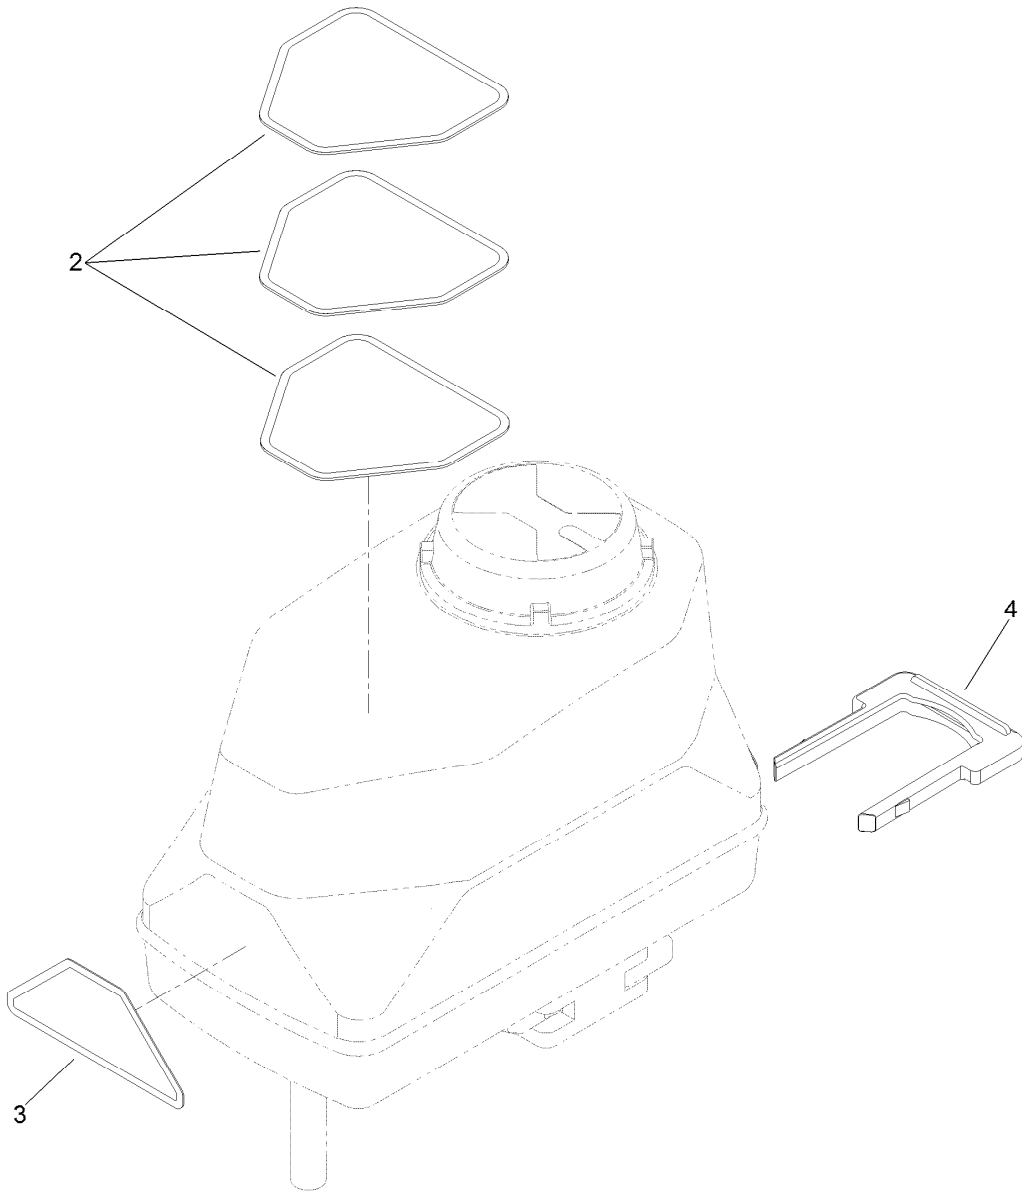

On/Off Actuator Kit No. 131-3723

<i>Ref.</i>	<i>Part Number</i>	<i>Qty.</i>	<i>Description</i>
2	127-6979	1	Decal-Valve, Agitation
2	127-6981	1	Decal-Valve, On/Off
2	127-6982	1	Decal-Valve, Master Boom
3	127-6976	1	Decal-Valve, Bypass Adjust
4	130-7301	1	Hairpin-Actuator