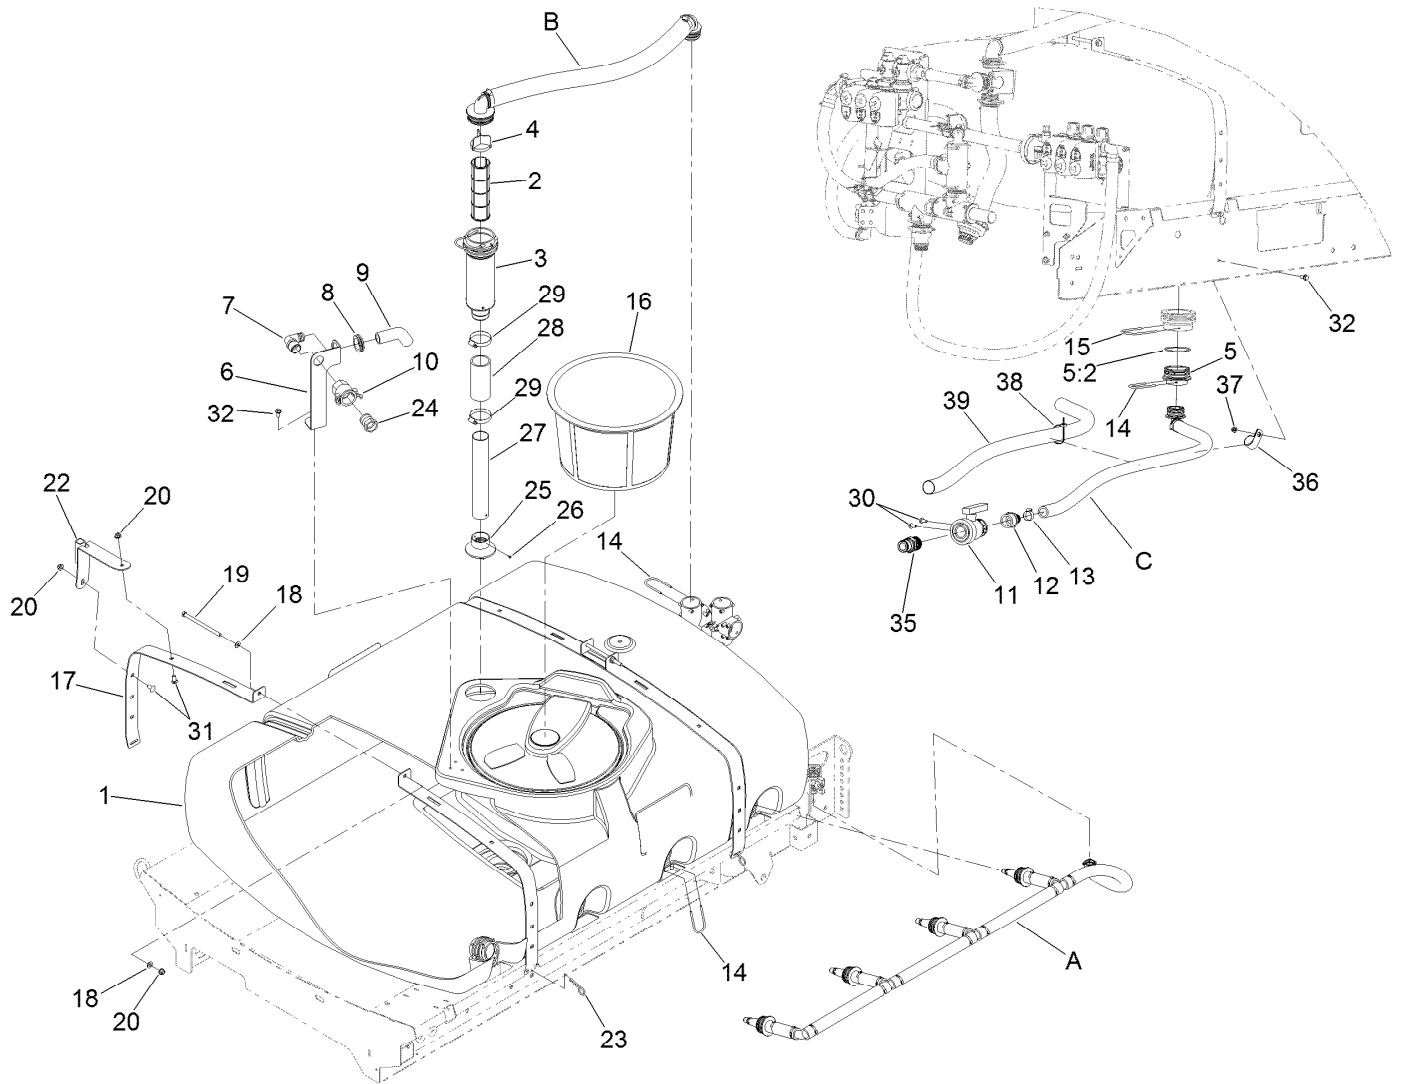

Spray Tank Assembly

Ref.	Part Number	Qty.	Description	Ref.	Part Number	Qty.	Description
1	138-8371	1	200 Gallon Tank	19	323-58	2	Bolt-TAP, HH
2	100-8642	1	Screen-Suction	20	104-8301	4	Nut-HF, NI
3	130-7096	1	Filter ASM	22	127-3920-03	1	Bracket-Storage
4	100-8641	1	Vane-Screen	23	3290-343	4	Pin-Hair
5	117-7928	1	Adapter ASM	24	41316	1	Adapter-Quick
5:2	100-6989	1	O-Ring	25	100-6714	1	Foot-Tube, Suction
6	110-5082-03	1	Bracket-Anti Siphon	26	108-3270	1	Screw-TAP
7	41140	1	Elbow	27	125-8128	1	Tube-Suction
8	110-5090	1	Grommet	28	100-8649	1	Hose-Suction
9	110-5088	1	Hose-Fill	29	2412-130	2	Clamp-Hose
10	100-6779	1	Coupling-Female	30	3234-7	2	Screw-HHF
11	108-0069	1	Valve-Ball	31	3231-21	2	Screw-CARR
12	110-5224	1	Fitting-Barbed, Straight	32	3234-5	2	Screw-HHF
13	2412-34	1	Clamp-Hose	35	132-7787	1	Coupler-Quick
14	100-8635	6	Fork	36	114-9566	1	Clamp-R
15	117-7996	1	Fork	37	104-8300	1	Nut-HF, NI
16	119-9419	1	Basket-Filter	38	3290-378	1	Tie-Cable
17	125-4081-03	4	Band-Tank	39	136-2272	1	Tubing-Convolutd, Slit
18	3256-24	4	Washer-Flat