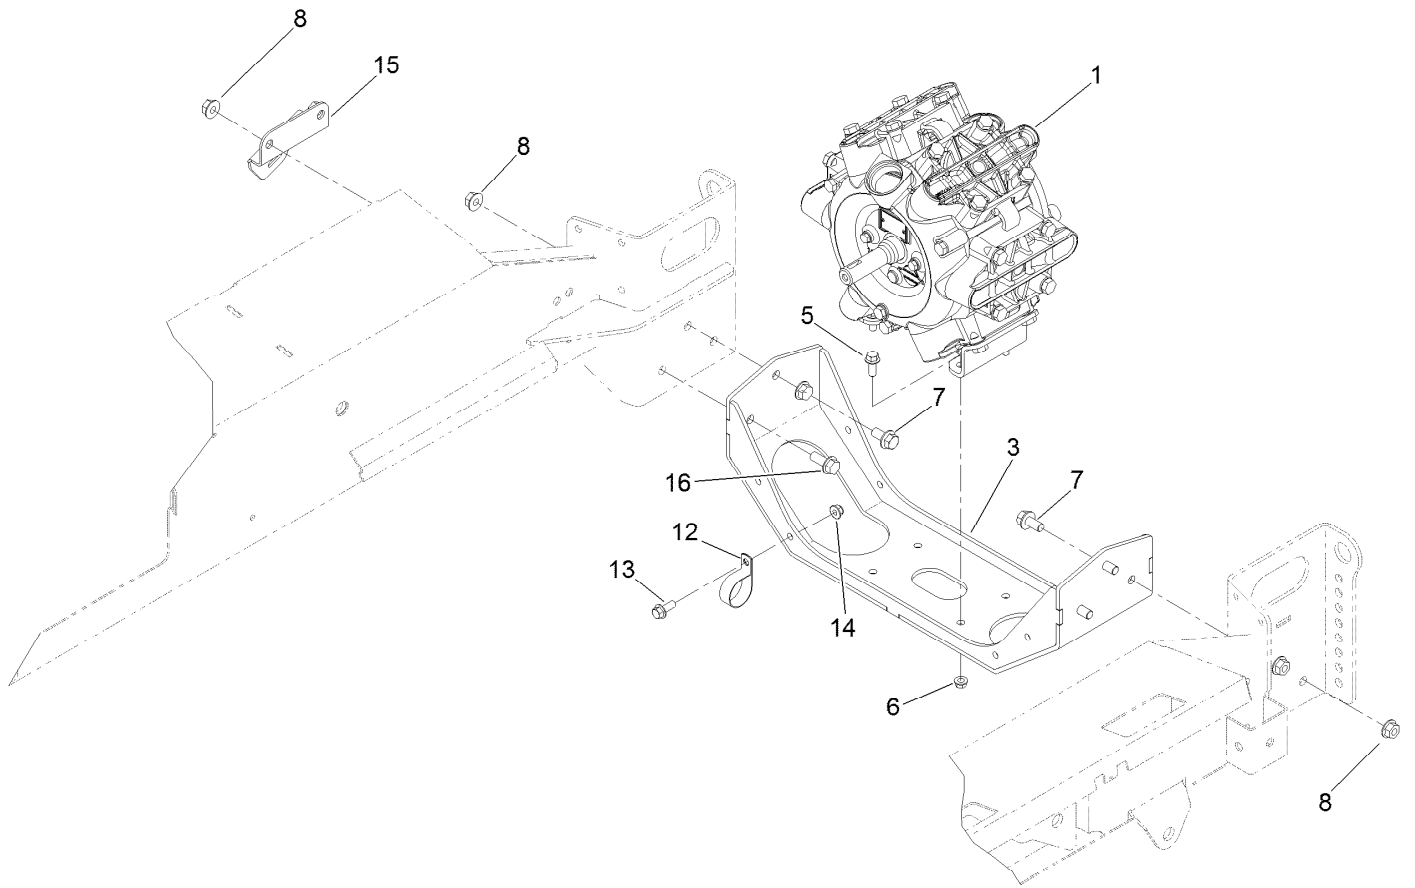

Pump Mount Assembly

<i>Ref.</i>	<i>Part Number</i>	<i>Qty.</i>	<i>Description</i>
1	137-4230	1	Pump ASM
3	125-8053-03	1	Mount-Pump
5	3234-11	4	Screw-HHF
6	3290-357	4	Nut-HHF, Whiz
7	3234-6	4	Screw-HHF
8	32128-49	6	Nut-HHF
12	2412-147	1	Clamp-R
13	3234-42	1	Screw-HHF
14	104-8301	1	Nut-HF, NI
15	133-2867-03	1	Bracket-Mount Valve Drain
16	3234-38	2	Screw-HHF