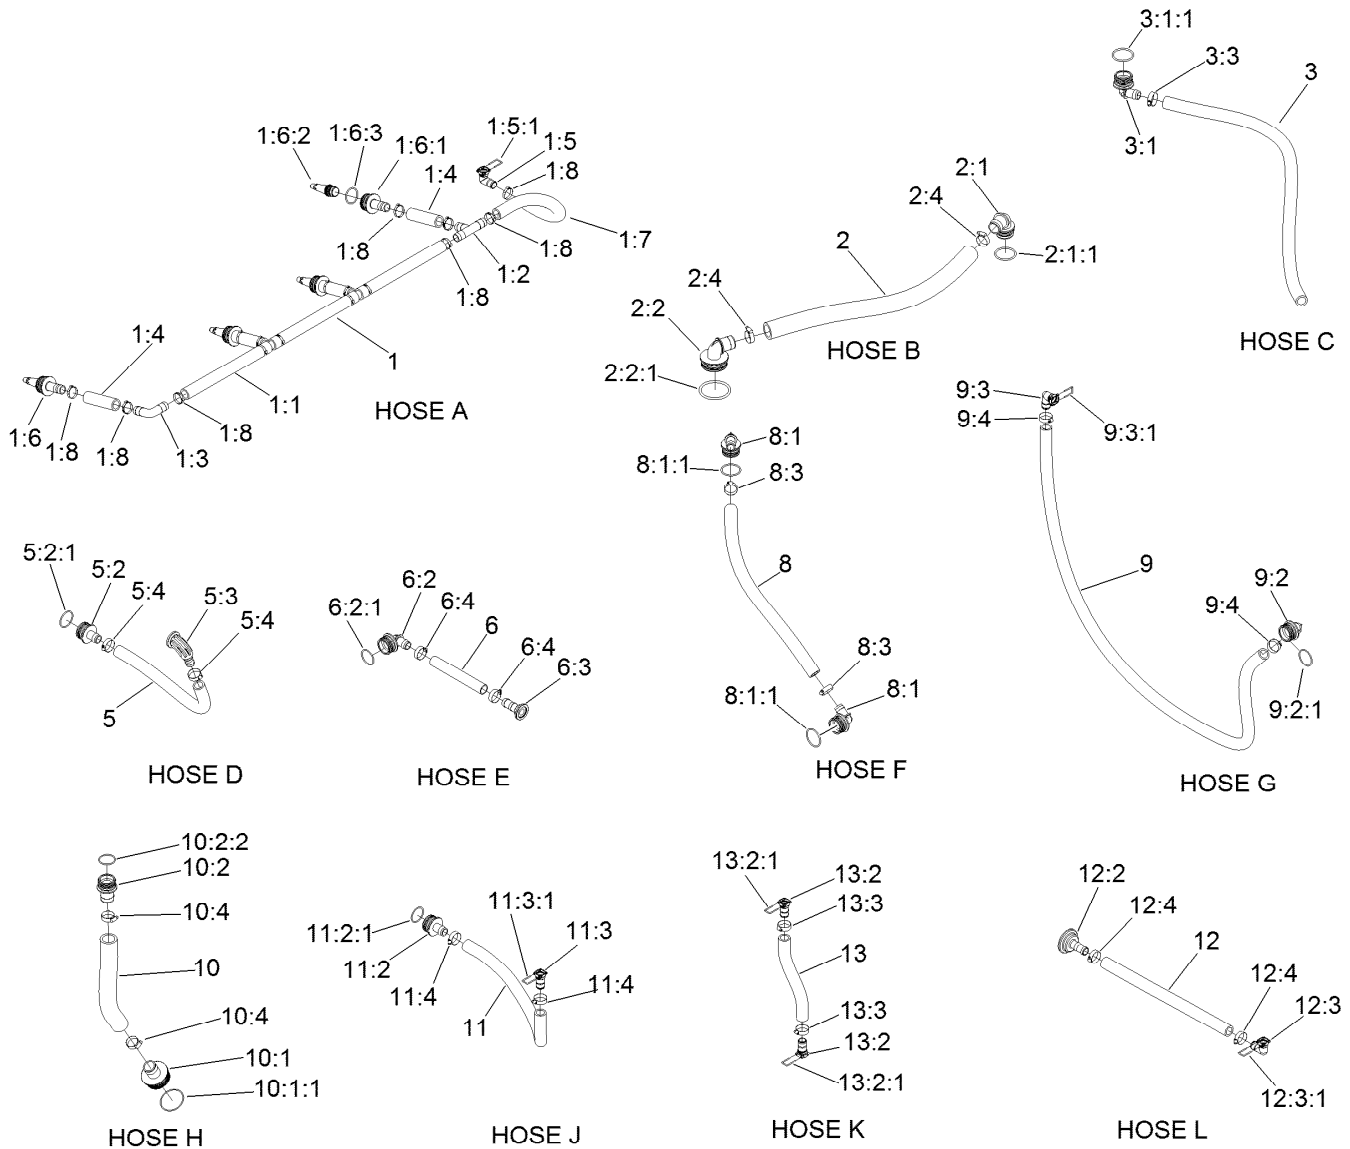

Reference **Spray Tank Assembly** page and **Spray Tank Valve Assembly** page for hose locations and orientation

Hose Assembly (continued)

Ref.	Part Number	Qty.	Description	Ref.	Part Number	Qty.	Description
9:4	2412-34	2	Clamp-Hose	11:3:1	133-0398	1	Pin-Fork
10	125-0643	1	Lower Suction Hose ASM	11:4	2412-34	2	Clamp-Hose
10:1	117-7965	1	Hosebarb ASM	12	132-4332	1	Hose-Master
10:1:1	100-6989	1	O-Ring	12:2	107-8704	1	Hosebarb
10:2	117-7982	1	Hosebarb ASM	12:3	131-0213	1	90 DEG Barb Fitting Kit
10:2:2	100-8637	1	O-Ring	12:3:1	133-0398	1	Pin-Fork
10:4	41327	2	Clamp-Hose	12:4	2412-34	2	Clamp-Hose
11	132-4330	1	Hose-Regulating	13	132-4326	1	Hose-Agitation, Supply
11:2	106-4932	1	Hosebarb-Straight	13:2	127-9806	2	Fitting Kit
11:2:1	100-8637	1	O-Ring	13:2:1	133-0398	1	Pin-Fork
11:3	127-9806	1	Fitting Kit	13:3	2412-34	2	Clamp-Hose