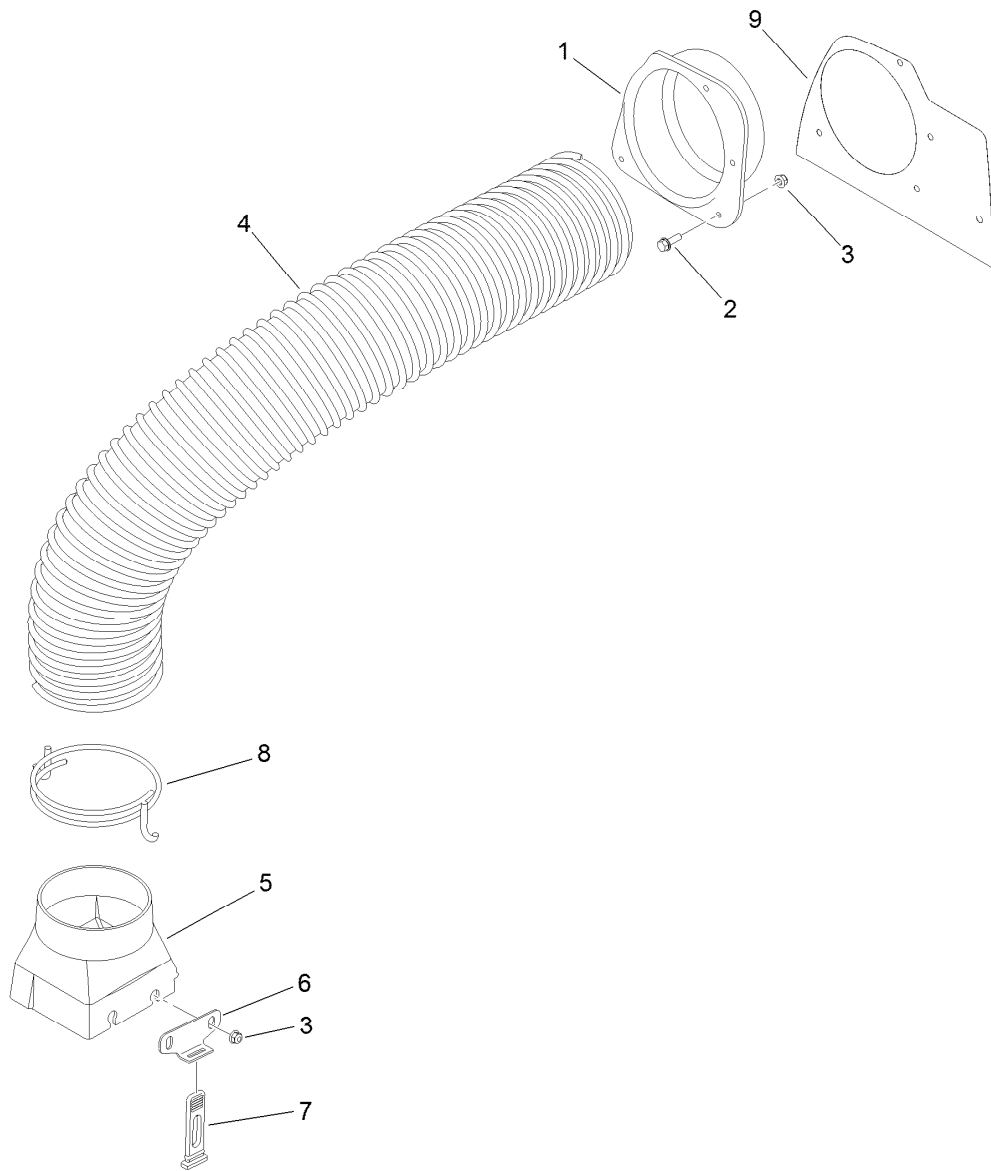

**Count on it.**

**Parts Catalog**

**6in Hose Kit**

**E-Z Vac™ Twin Bagger 2016 and After  
Grandstand® Mower**

**Model No. 139-7930**

## 6 Inch Hose Assembly No. 139-7930

Ref.	Part Number	Qty.	Description
1	137-6426	1	Adapter-Inlet, Hood
2	3234-29	4	Screw-HHF
3	104-8300	8	Nut-HF, NI
4	139-1483	1	Hose-Flexible
5	137-6425	1	Transition-Blower
6	138-5887-03	2	Plate
7	131-8402	2	Strap-Down, Hold
8	139-1466	1	Clamp-Hose, Bagger
9	139-7931	1	Template-Hood, Bagger