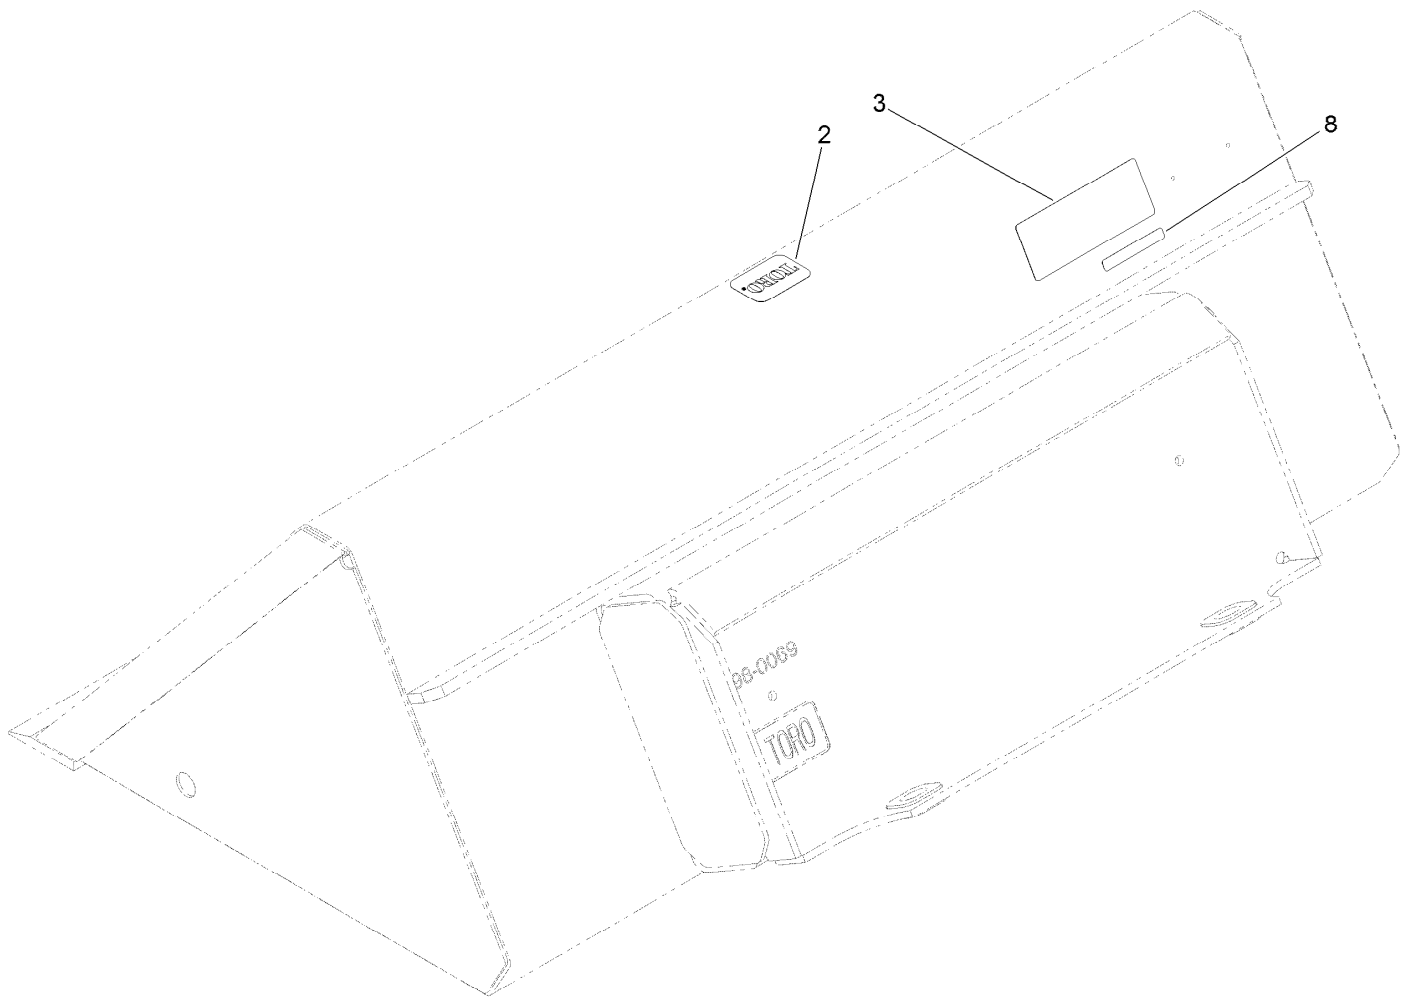

Count on it.

Parts Catalog

**Standard Bucket with Spacer
Compact Tool Carrier**

Model No. 22522—Serial No. 401000000 and Up

Standard Bucket with Spacer Assembly

<i>Ref.</i>	<i>Part Number</i>	<i>Qty.</i>	<i>Description</i>
2	98-3206	1	Decal
3	130-7702	1	Decal-Capacity
8	133-8061	1	Decal-Warning