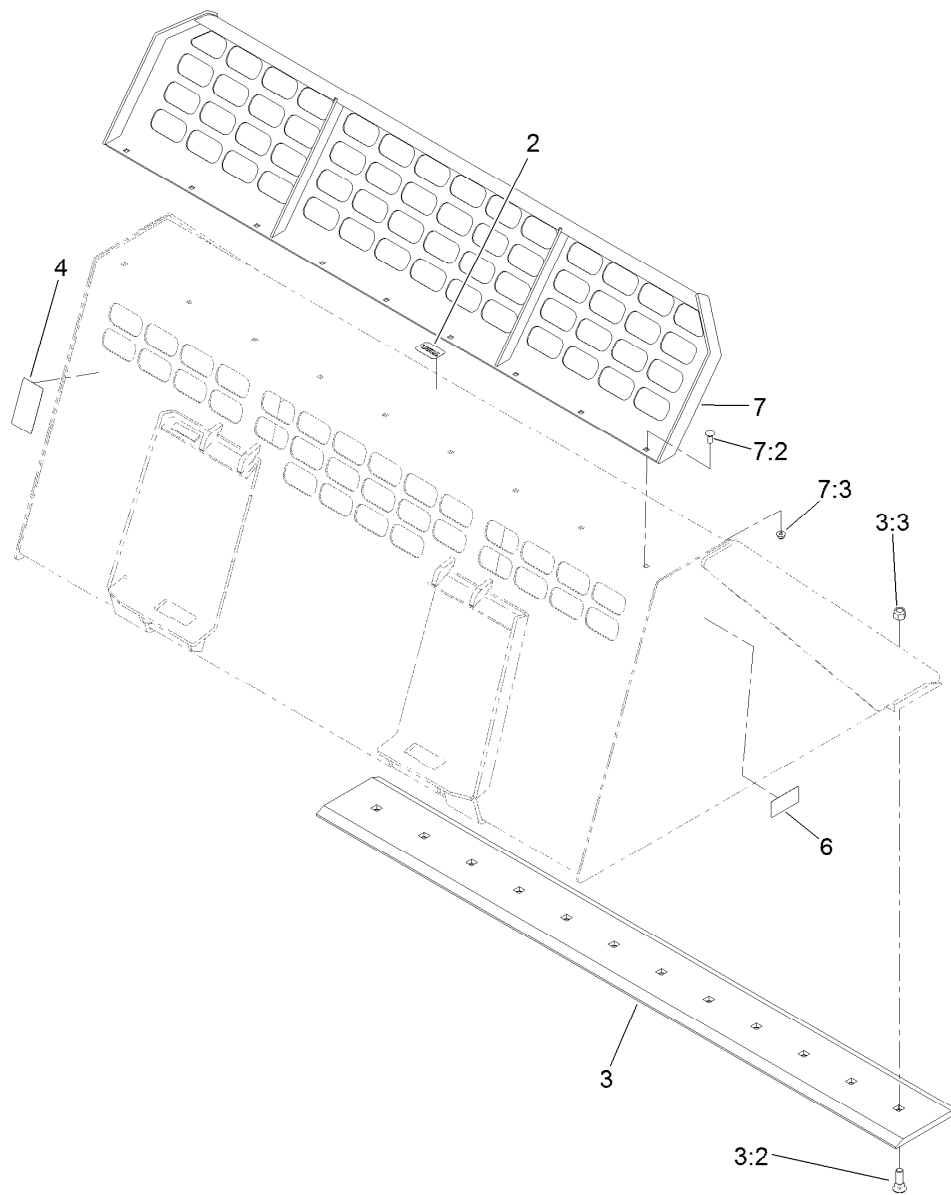

Count on it.

Parts Catalog

High-Volume Bucket

TXL 2000 Tool Carrier

Model No. 22546—Serial No. 318000001 and Up

High-Volume Bucket Assembly

Ref.	Part Number	Qty.	Description
2	98-3206	1	Decal
3	139-1359	1	72In Bolt-On Edge Kit
3:2	138-0469	12	Bolt-Plow
3:3	3296-53	12	Nut-Lock, NI
4	139-2837	1	Decal-Warning, Capacity
6	125-6110	2	Decal-Danger
7	139-2817	1	Spill Guard ASM
7:2	3231-2	9	Bolt-CARR
7:3	104-8301	9	Nut-HF, NI