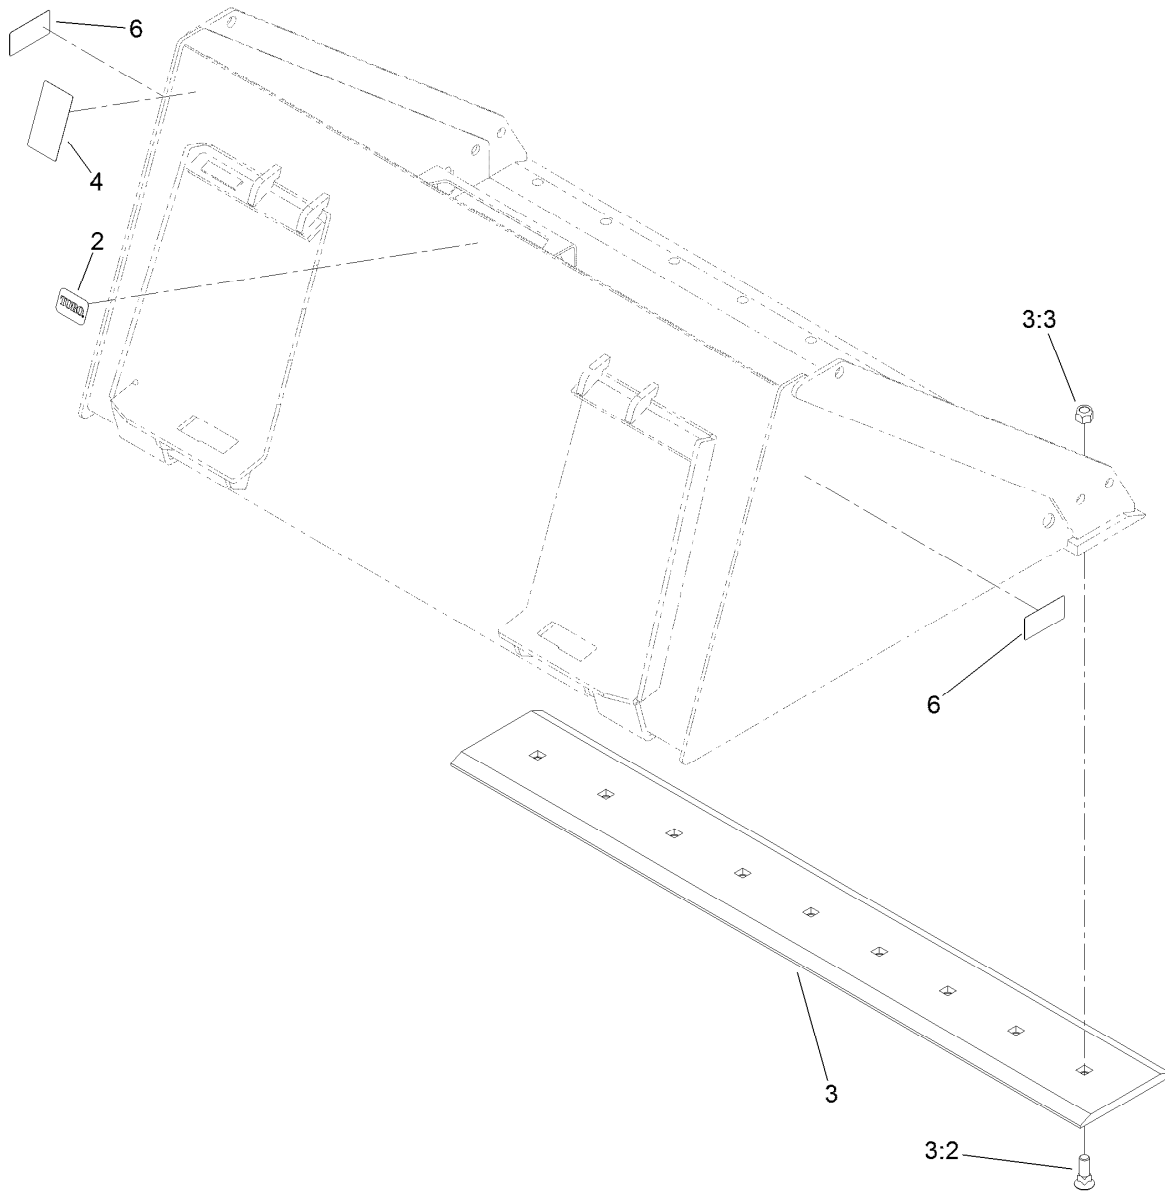

Count on it.

Parts Catalog

Standard Bucket

TXL 2000 Tool Carrier

Model No. 22547—Serial No. 318000001 and Up

Standard Bucket Assembly

<i>Ref.</i>	<i>Part Number</i>	<i>Qty.</i>	<i>Description</i>
2	98-3206	1	Decal
3	139-1361	1	54In Bolt On Edge Kit
3:2	138-0469	9	Bolt-Plow
3:3	3296-53	9	Nut-Lock, NI
4	139-2836	1	Decal-Warning, Capacity
6	125-6110	2	Decal-Danger