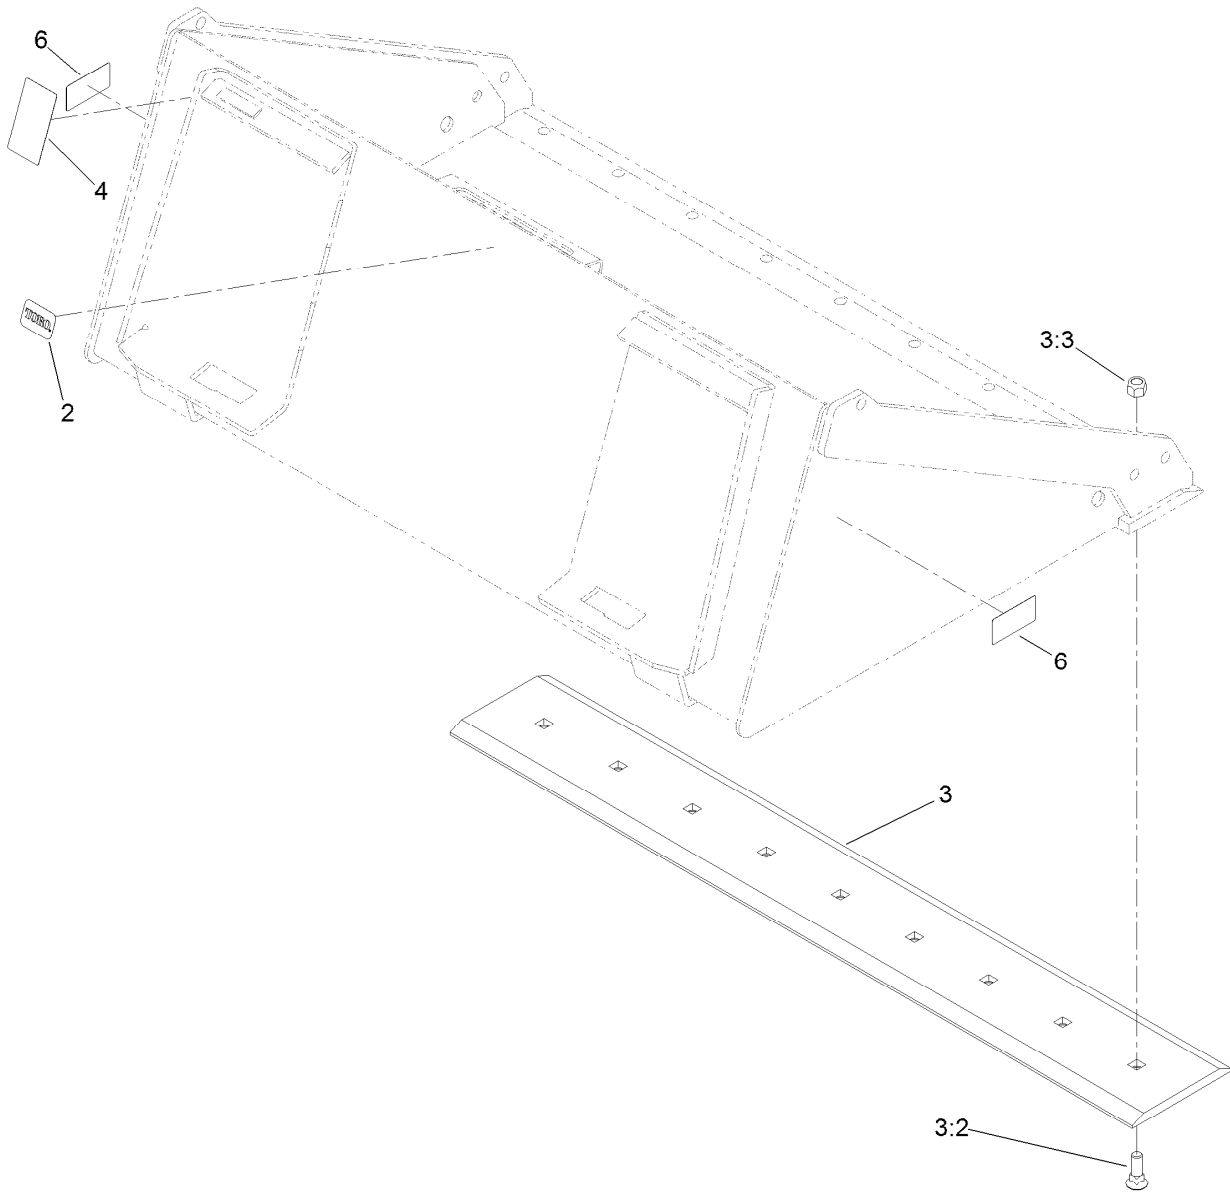

Count on it.

Parts Catalog

Grading Bucket

TXL 2000 Tool Carrier

Model No. 22548—Serial No. 318000001 and Up

Grading Bucket Assembly

<i>Ref.</i>	<i>Part Number</i>	<i>Qty.</i>	<i>Description</i>
2	98-3206	1	Decal
3	139-1361	1	54In Bolt On Edge Kit
3:2	138-0469	9	Bolt-Plow
3:3	3296-53	9	Nut-Lock, NI
4	139-2838	1	Decal-Capacity
6	125-6110	2	Decal-Danger