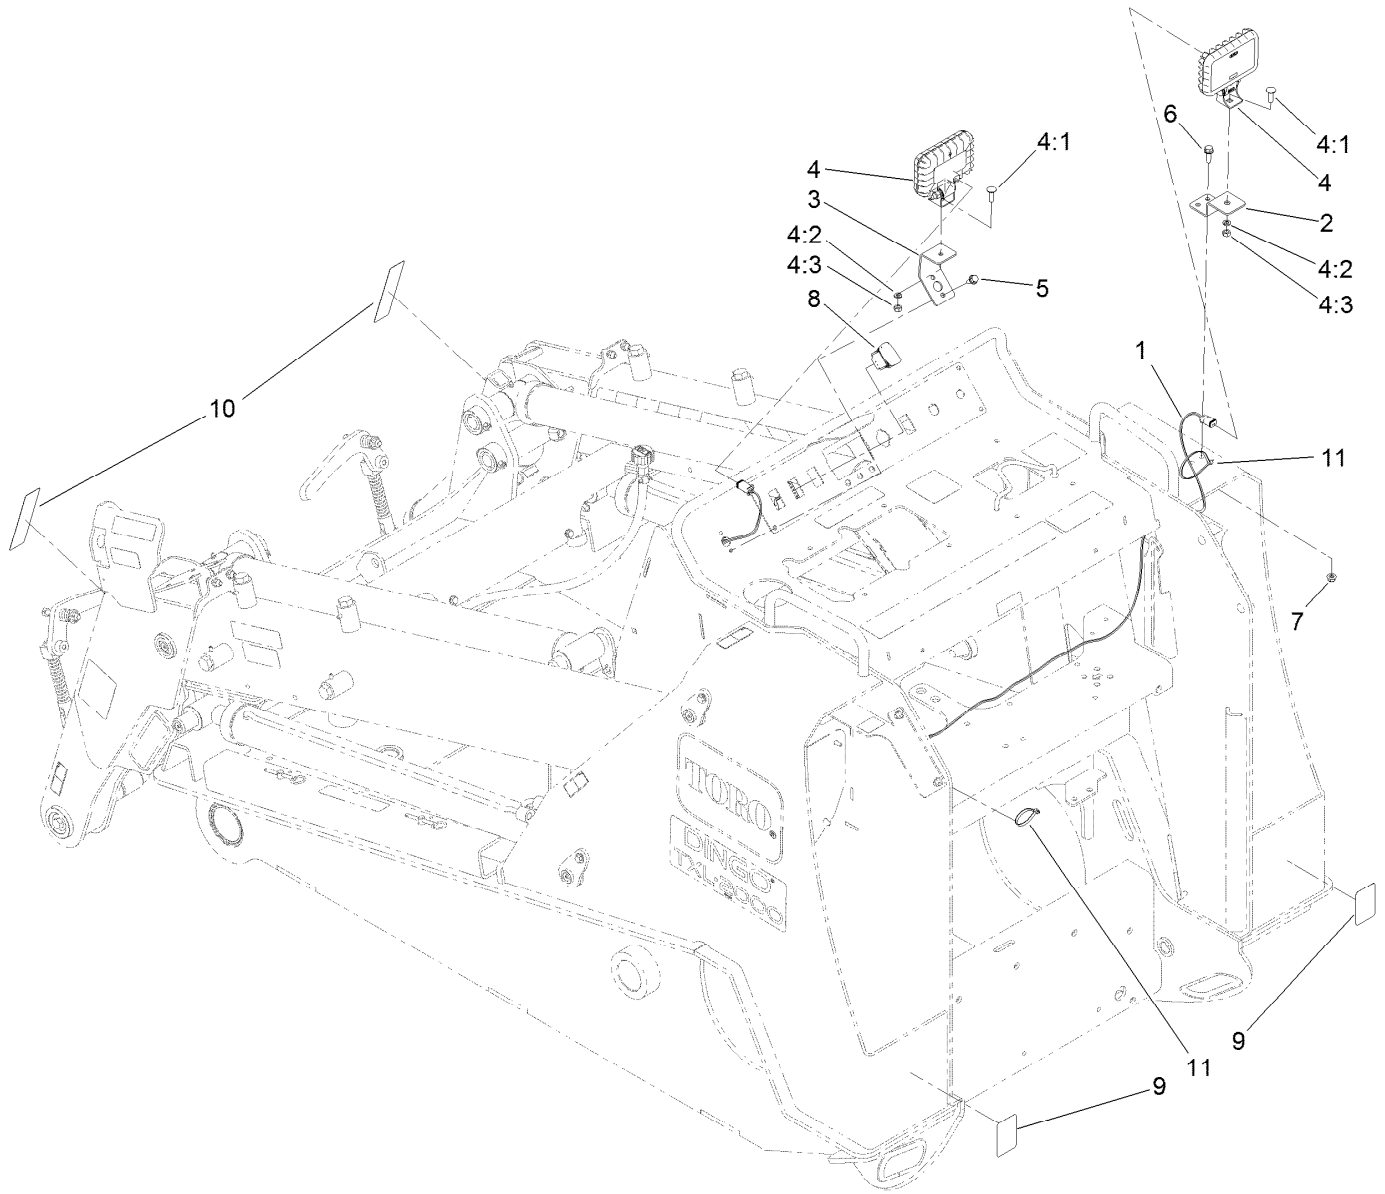

Count on it.

Parts Catalog

Light Kit
TXL 2000 Tool Carrier
Model No. 136-4890

Light Assembly No. 136-4890

| Ref. | Part Number | Qty. | Description |
|------|-------------|------|-------------------------|
| 1 | 138-2399 | 1 | Harness-Wire, Light Kit |
| 2 | 137-0434 | 1 | Bracket-Light, RH |
| 3 | 137-0435 | 1 | Bracket-Light, LH |
| 4 | 122-0371 | 2 | Light-Work, LED |
| 4:1 | 3230-28 | 1 | Screw-CARR |
| 4:2 | 3253-33 | 1 | Washer-Lock |
| 4:3 | 3217-6 | 1 | Nut-Hex |
| 5 | 32104-32 | 2 | Screw-HWH |
| 6 | 3234-17 | 2 | Screw-HHF |
| 7 | 104-8300 | 2 | Nut-HF, NI |
| 8 | 112-9421 | 1 | Switch |
| 9 | 100-4627 | 2 | Reflector |
| 10 | 131-9290 | 2 | Tape-Reflective |
| 11 | 3290-379 | 2 | Tie-Cable |