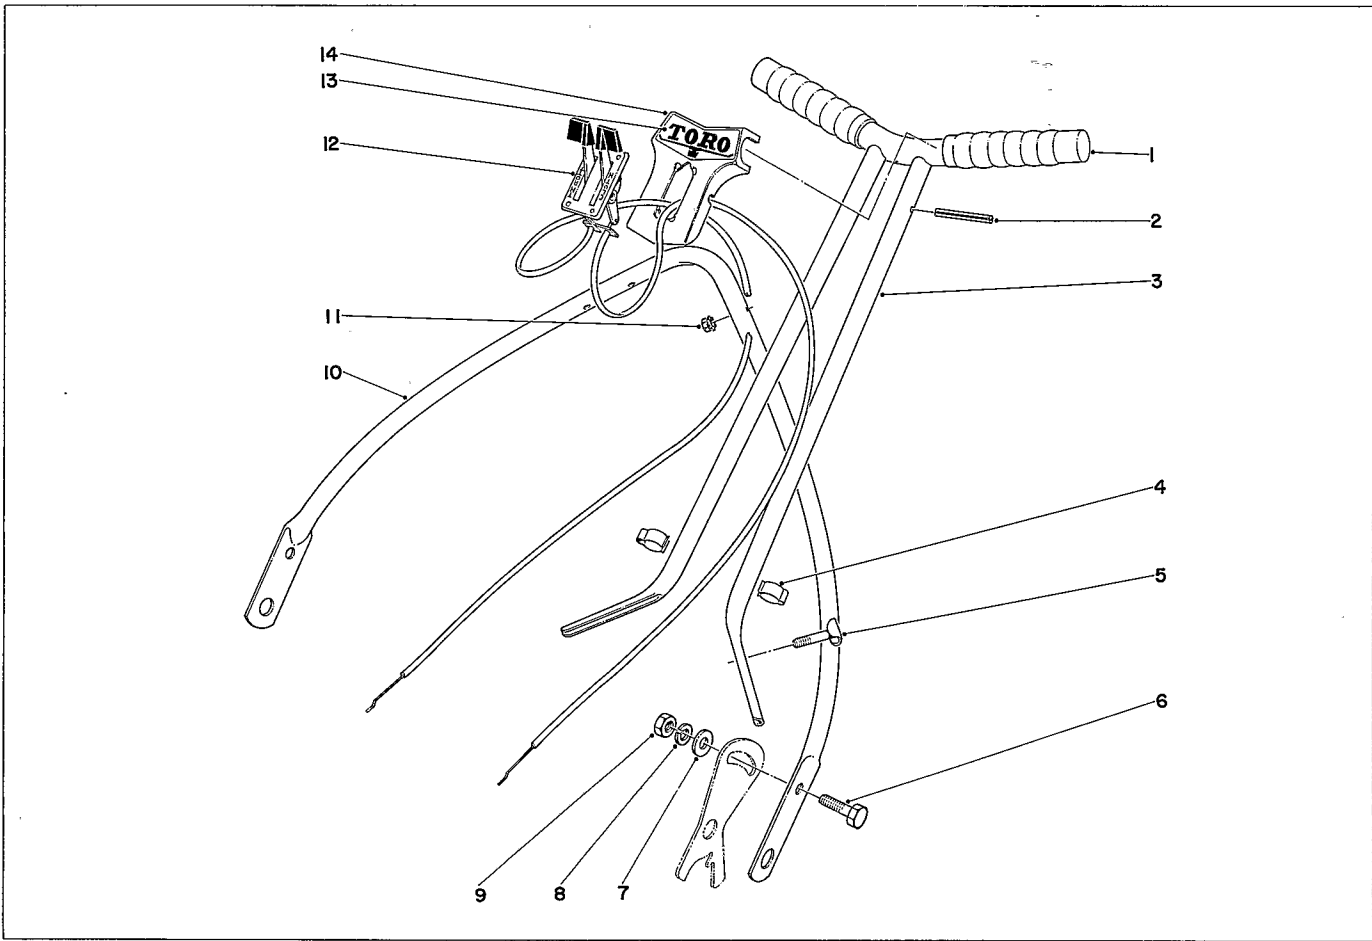

18'' & 21'' SPORTLAWN HANDLE ASSEMBLY

Ref. No.	Part No.	Description	No. Used	
			18''	21''
1	5-1994	Handle Clip	2	2
2	32121-10	Roll Pin	1	1
3	3-8340	Upper Handle	1	1
4	218-75	Clip	2	2
5	3-2654	Bolt	4	4
6	3210-3	Capscrew	2	2
7	3256-23	Washer	2	2
8	3253-4	Lockwasher	2	2

Ref. No.	Part No.	Description	No. Used	
			18''	21''
9	3219-2	Nut	2	2
10	3-5597	Lower Handle	1	
	3-5598	Lower Handle		1
11	32149-2	Nut	4	4
12	3-8370	Control Assembly	1	1
13	3-5707	Decal	1	1
14	3-5595	Cover Plate	1	1