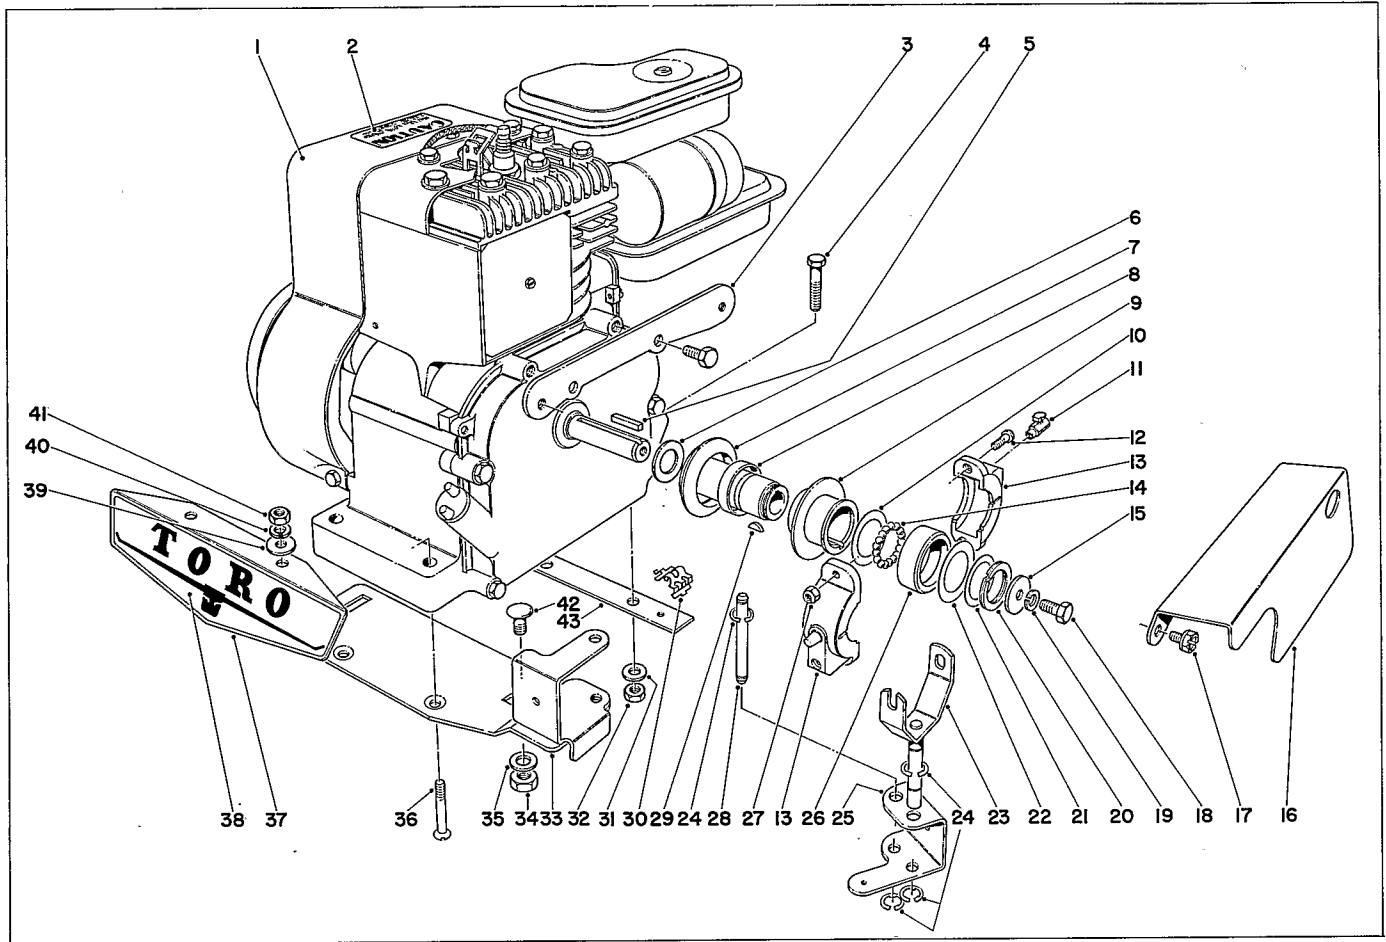

18" & 21" SPORTLAWN ENGINE ASSEMBLY

Ref. No.	Part No.	Description	No. Used	
			18"	21"
1	221-90	Engine	1	1
2	3-7644	Decal	1	1
3	3-7658	Bracket Belt Guard	1	1
4	3210-15	Capscrew	2	2
5	5-1077	Key	1	1
6	5-1574	Washer	1	1
7	5-1558	Clutch Body	1	1
8	5-1546	Idler Bushing	1	1
9	5-1545	Sliding Flange	1	1
10	5-1548	Thrust Washer	1	1
11	5-1555	Oil Cap	1	1
12	3250-4	Round Hd. Mach. Screw	2	2
13	3-3517	Slip Ring	2	2
14	255-5	Steel Ball	18	18
15	4-8620	Washer	1	1
16	3-7661	Belt Guard	1	1
17	32140-39	Screw	2	2
18	329-4	Screw	1	1
19	3253-3	Lockwasher	1	1
20	32120-14	Snap Ring	1	1
21	5-1550	Check Washer	1	1
22	5-1226	Washer	1	1
23	3-5360	Shift Fork Assy.	1	1

Ref. No.	Part No.	Description	No. Used	
			18"	21"
24	32120-35	Snap Ring	4	4
25	3-4028	Bracket Shift Fork	1	1
26	5-1547	Shift Collar	1	1
27	3296-1	Nut	2	2
28	3-4031	Pivot Shaft	1	1
29	3257-1	Key	1	1
30	3290-222	Clip	1	1
31	3256-23	Washer	2	2
32	32146-4	Nut	2	2
33	3-5780	Clutch Mounting Plate	1	1
34	32146-5	Nut	2	2
35	3256-23	Washer	2	2
36	3289-10	Screw	2	2
37	3-5602	Name Plate	1	1
38	3-5601	Decal	1	1
39	3256-2	Washer	2	1
40	3253-3	Lockwasher	2	2
41	3219-1	Nut	2	2
42	3230-1	Carriage Bolt	2	2
43	3-4064	Shim	1	1
*	2-3029	Clutch Assy. (Incl. Ref. 7-15 & 18-22, 26 & 29)	1	1

* Not Illustrated