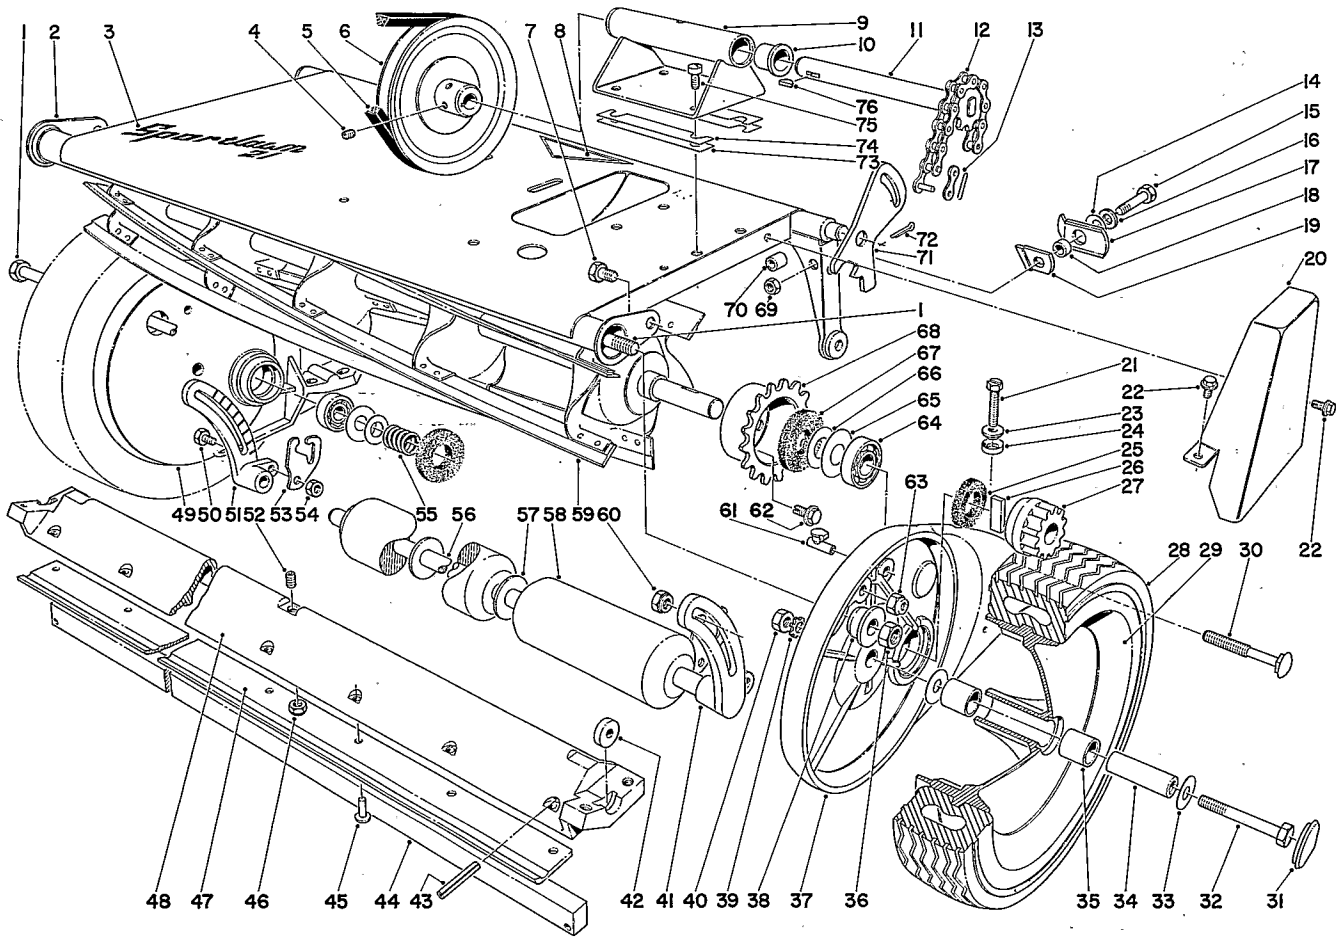

1963-6

18" & 21" SPORTLAWN REFERENCE DRAWING AND PARTS LIST

18'' & 21'' SPORTLAWN MAIN FRAME ASSEMBLY

Ref. No.	Part No.	Description	No. Used	
			18''	21''
1	5-1542	Tie Rod	1	
	5-1502	Tie Rod		1
2	5-1541	Platform W. A.	1	
	5-1586	Platform W. A.		1
3	3-5648	Decal	1	
	3-5652	Decal (Lo-Cut)		1
	3-5651	Decal (Hi-Cut)		1
4	3245-1	Set Screw	2	2
5	271-17	V-belt	1	1
6	5-1494	Pulley	1	1
7	3210-3	Screw	2	2
8	5-1426	Decal	1	1
9	3-7459	Countershaft Housing (Incl. Ref. 10)	1	
	3-7469	Countershaft Housing (Incl. Ref. 10)		1
10	3-4066	Bushing	2	2
11	5-1551	Countershaft	1	
	5-1587	Countershaft		1
12	5-1552	Chain	1	1
13	2710-21	Connecting Link	1	1
14	3290-213	Spring Washer	2	2
15	3210-15	Screw	2	2
16	3256-23	Washer	2	2
17	5-1536	Stop Lever	2	2
18	5-1557	Spacer	2	2
19	5-1540	Clip	1	1
	5-1538	Clip	1	1
20	3-5593	Chain Guard	1	1
21	5-1497	Adjusting Screw	4	4
22	32140-32	Self Tapping Screw	2	2
23	5-1515	Upper Spher. Washer	4	4
24	5-1516	Lower Spher. Washer	4	4
25	5-1522	Felt Washer	2	2
26	2-3620	Ratchet Dog	2	2
27	2-2209	Pinion Kit (Consisting of Right & Left Pinions & Dogs)	1	1
28	4-2580	Tire	2	2
	3-3668	Tire (Hi-Cut Model)		2
29	3-7389	Wheel Assy. (Incl. Ref. No. 35)	2	2
30	3-7253	Carriage Bolt	2	2
31	3-4007	Plug Button	2	2
32	5-1513	Spindle Bolt	2	2
33	5-0744	Spindle Washer	4	4
34	5-1521	Spindle	2	2
35	256-32	Bushing	4	4
36	32146-6	Nut	1	1
37	3-4789	Side Plate Assy. (Left Hand)	1	1
38	3-4327	Spacer Tube End	2	2
39	3255-16	Lockwasher	2	2
40	3220-4	Jam Nut	2	2
41	3-3847	Roller Bracket	1	1
42	5-1517	Bed Bar Pivot	2	2
43	32121-12	Roll Pin		2